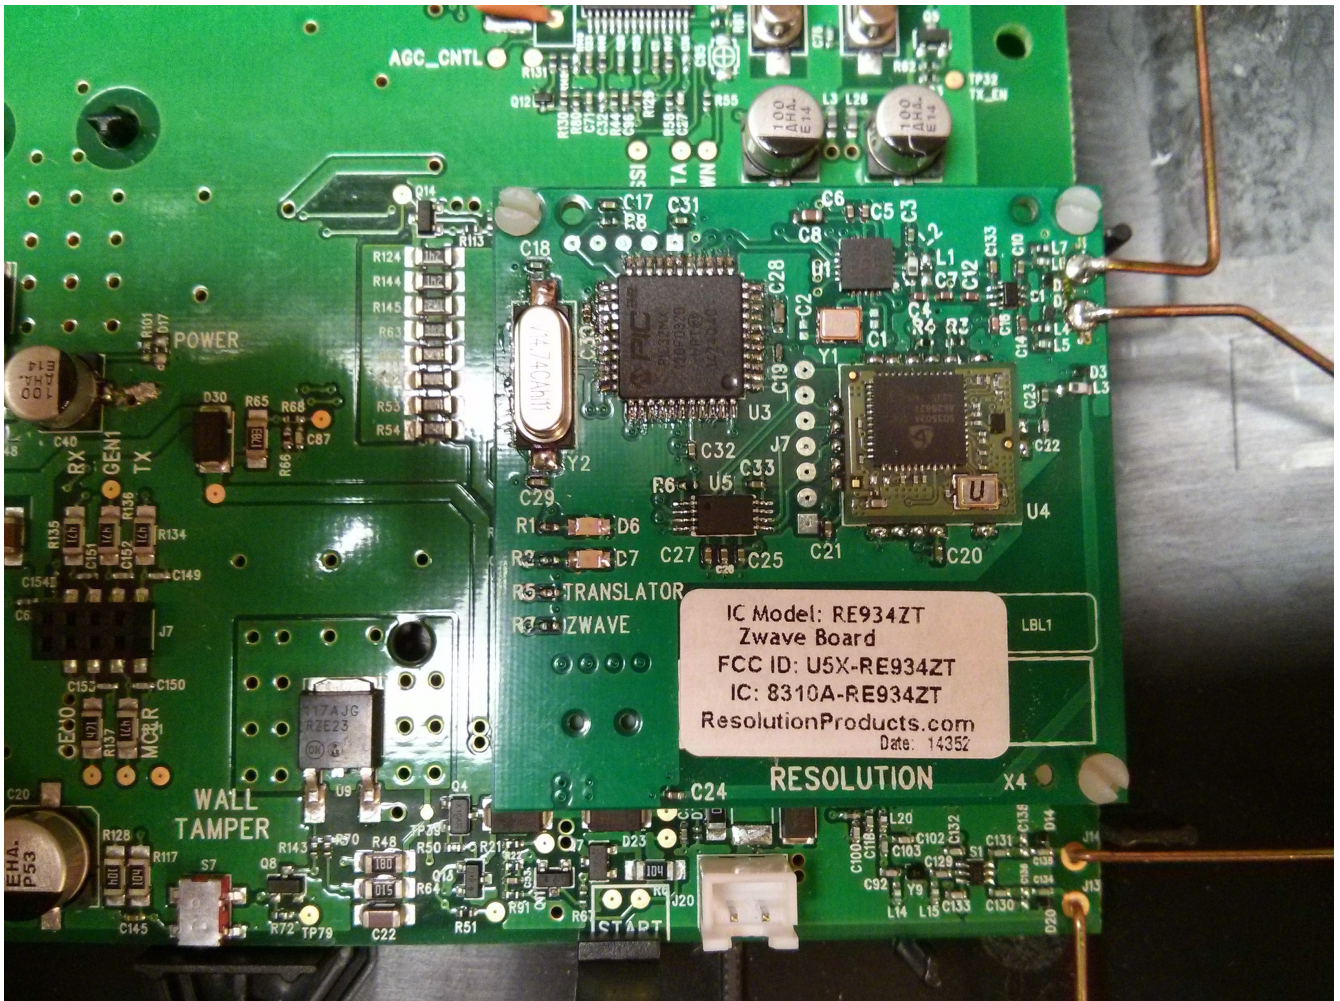

Exhibit A

RE934ZT External Photos

Photos of RE6100 panel with RE934ZT module installed.

RESOLUTION PRODUCTS INC.
55-0053-00 REV

S7 LABEL AREA

E78833 (4)
M 9418
1438
RoHS

COVER TAMPER

ACC_CTRL

POWER

WALL TAMPER

IC Model: RE9342T
2-WAVE Board
FCC ID: US9-RE9342T
ResolutionProducts.com
1996-11-13

RESOLUTION

IC Model: RE934ZT
Zwave Board
FCC ID: U5X-RE934ZT
IC: 8310A-RE934ZT
ResolutionProducts.com
Date: 14352

RESOLUTION

WALL TAMPER

POWER

ACC_CNTL

TRANSLATOR
ZWAVE

START

LBL1

X4