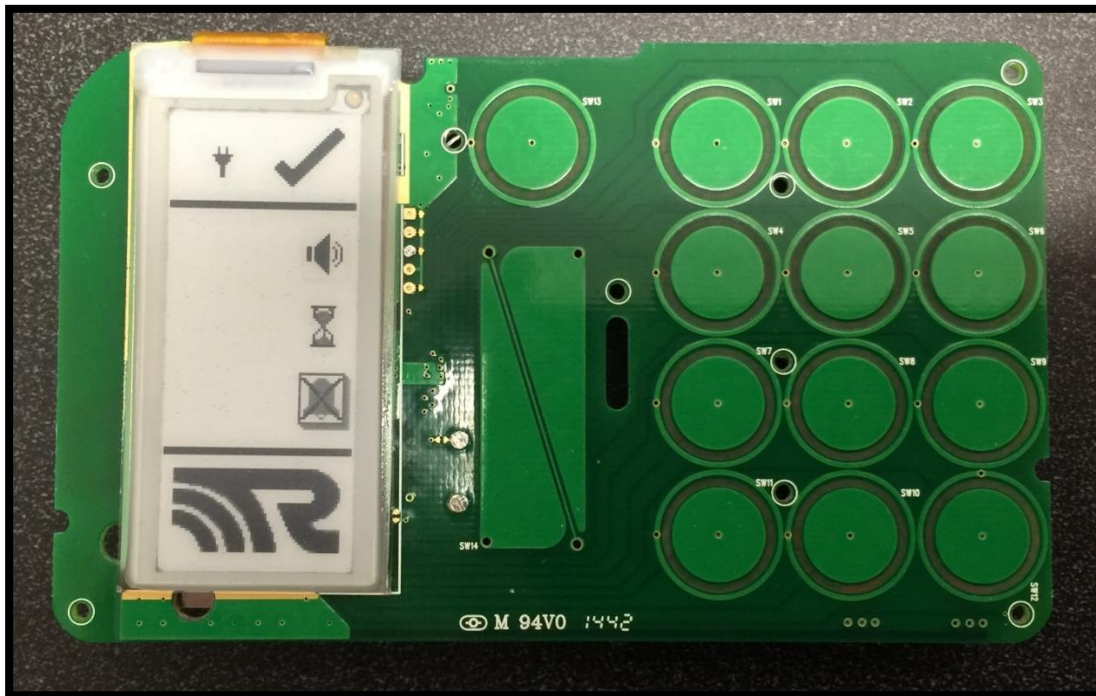

Exhibit C

RE656 Internal Photos

RF Circuitry

2.4GHz Printed Antenna