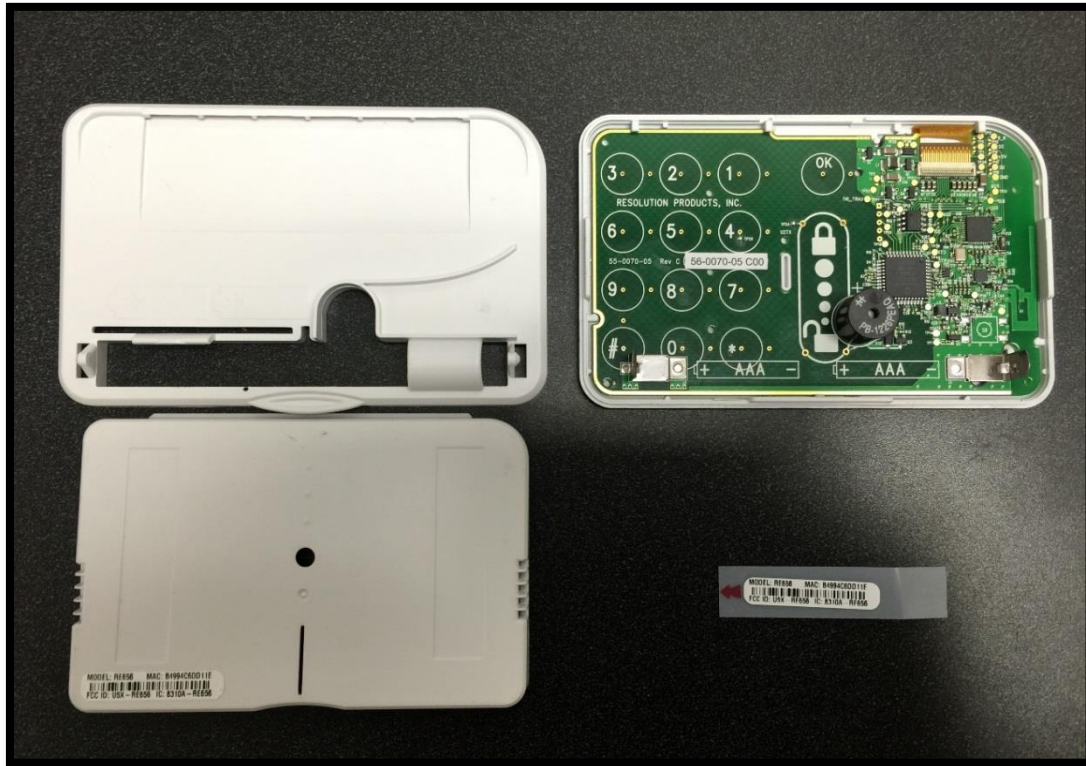

Exhibit C

RE656 Internal Photos

RF Circuitry

2.4GHz Printed Antenna