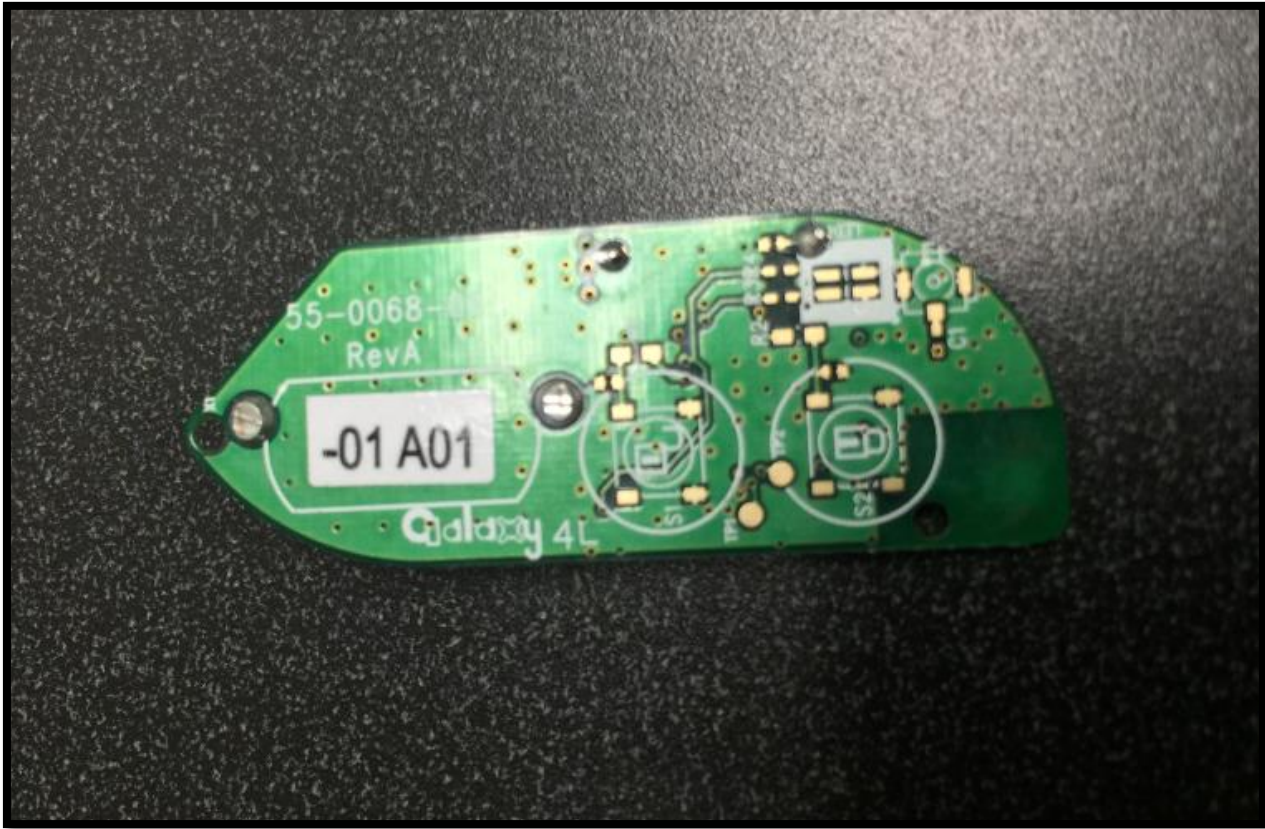

Exhibit C
RE654 Internal Photos

2.4GHz Ceramic Chip Antenna

RF Circuitry