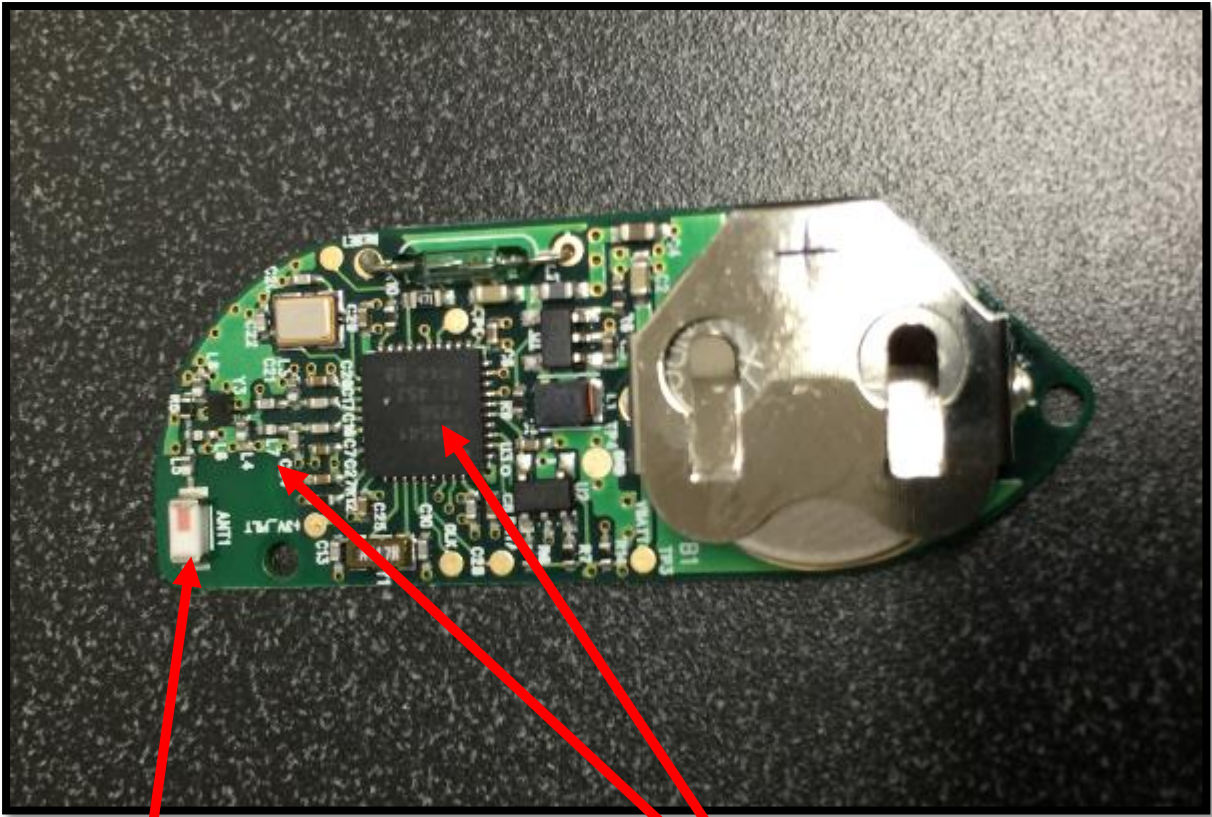

Exhibit C
RE654 Internal Photos

2.4GHz Ceramic Chip Antenna

RF Circuitry