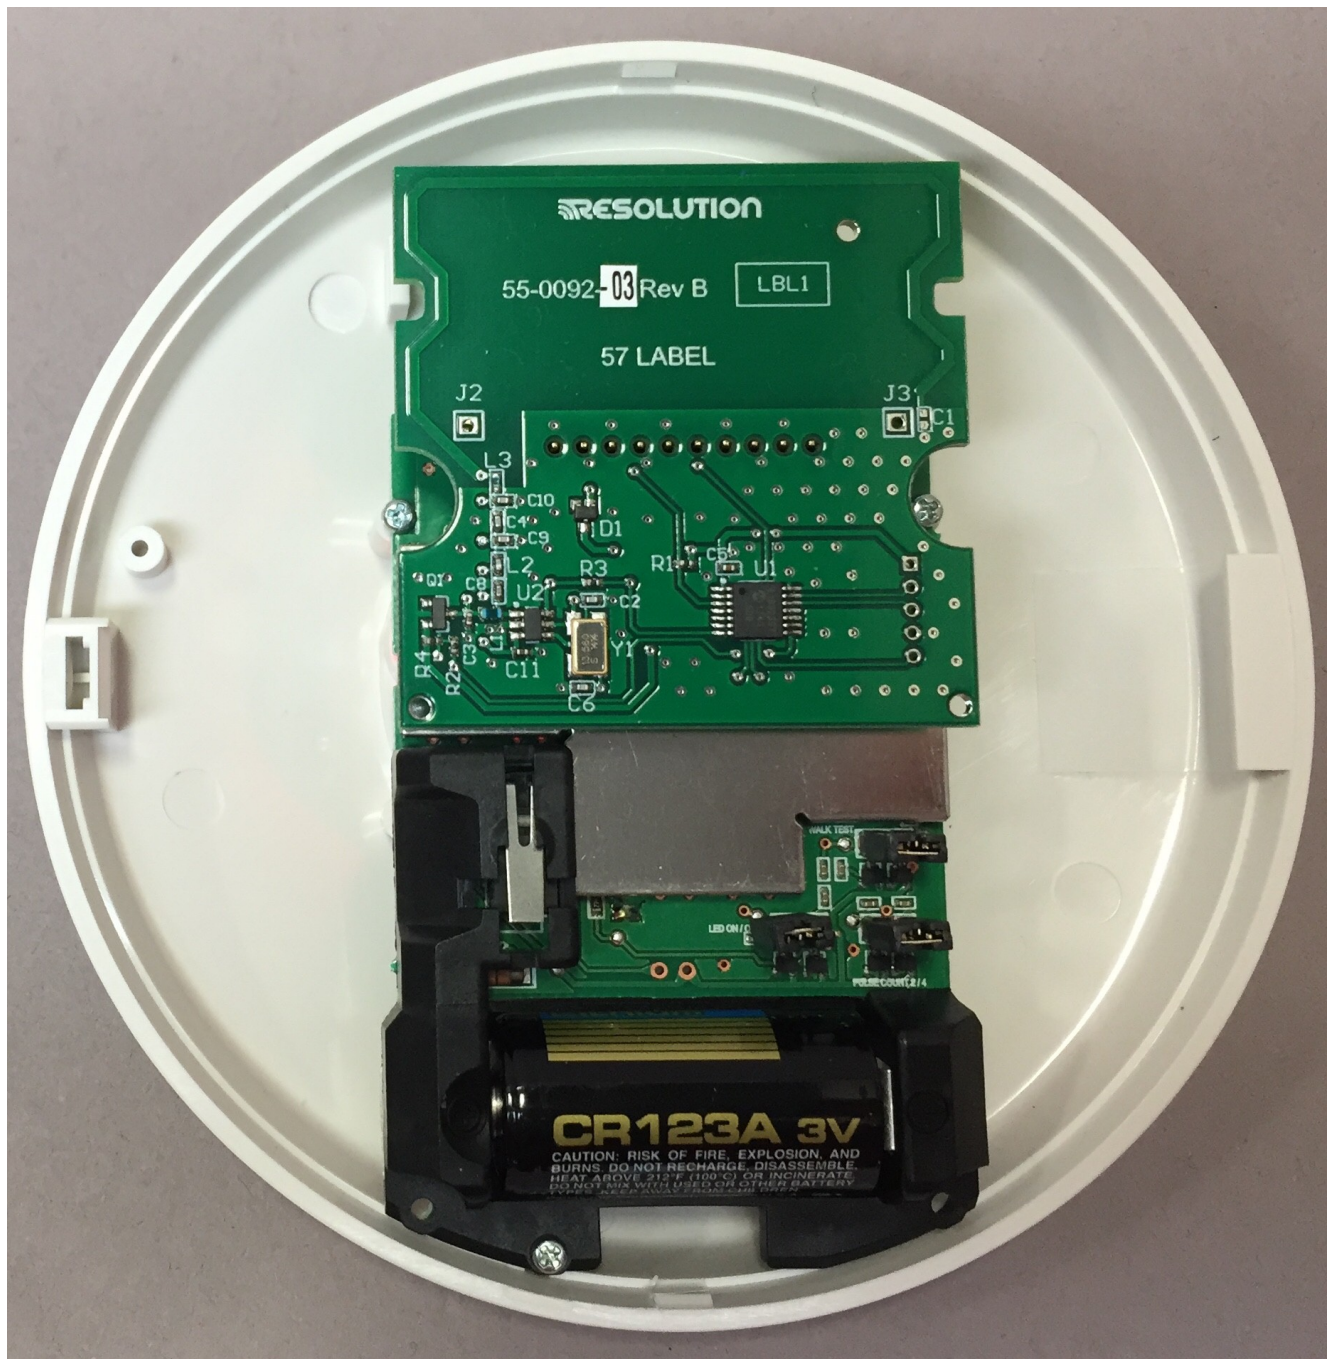

# Exhibit C

## U5X-RE359/8310A-RE359 Internal Photos

Daughter Board

Antenna

Oscillator