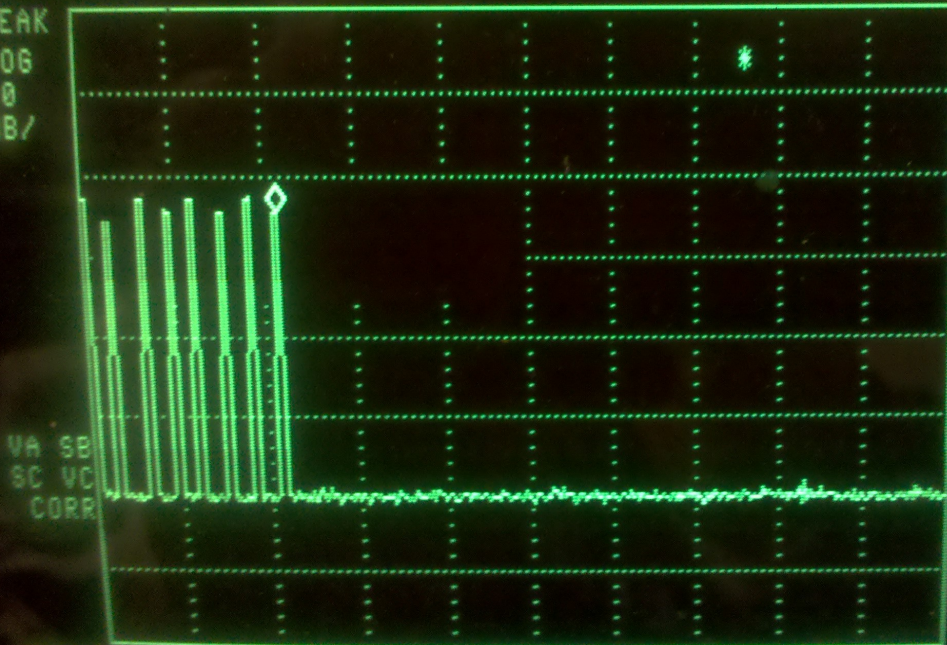

06:12:22 AUG 24, 2010

REF .0 dBm

AT 10 dB

MKR 1.0750 sec
-24.27 dBm

ABCDEF

PEAK
LOG
10
dB/

GHIJKL

MNOPQR

STUVWX

VA SB
SC VC
CORR

YZ_# Spo
Clear

More
1 of 2

CENTER 498.920 MHz
#RES BW 3.0 MHz

VBW 1 MHz

SPAN 0 Hz
#SWP 5.00 sec