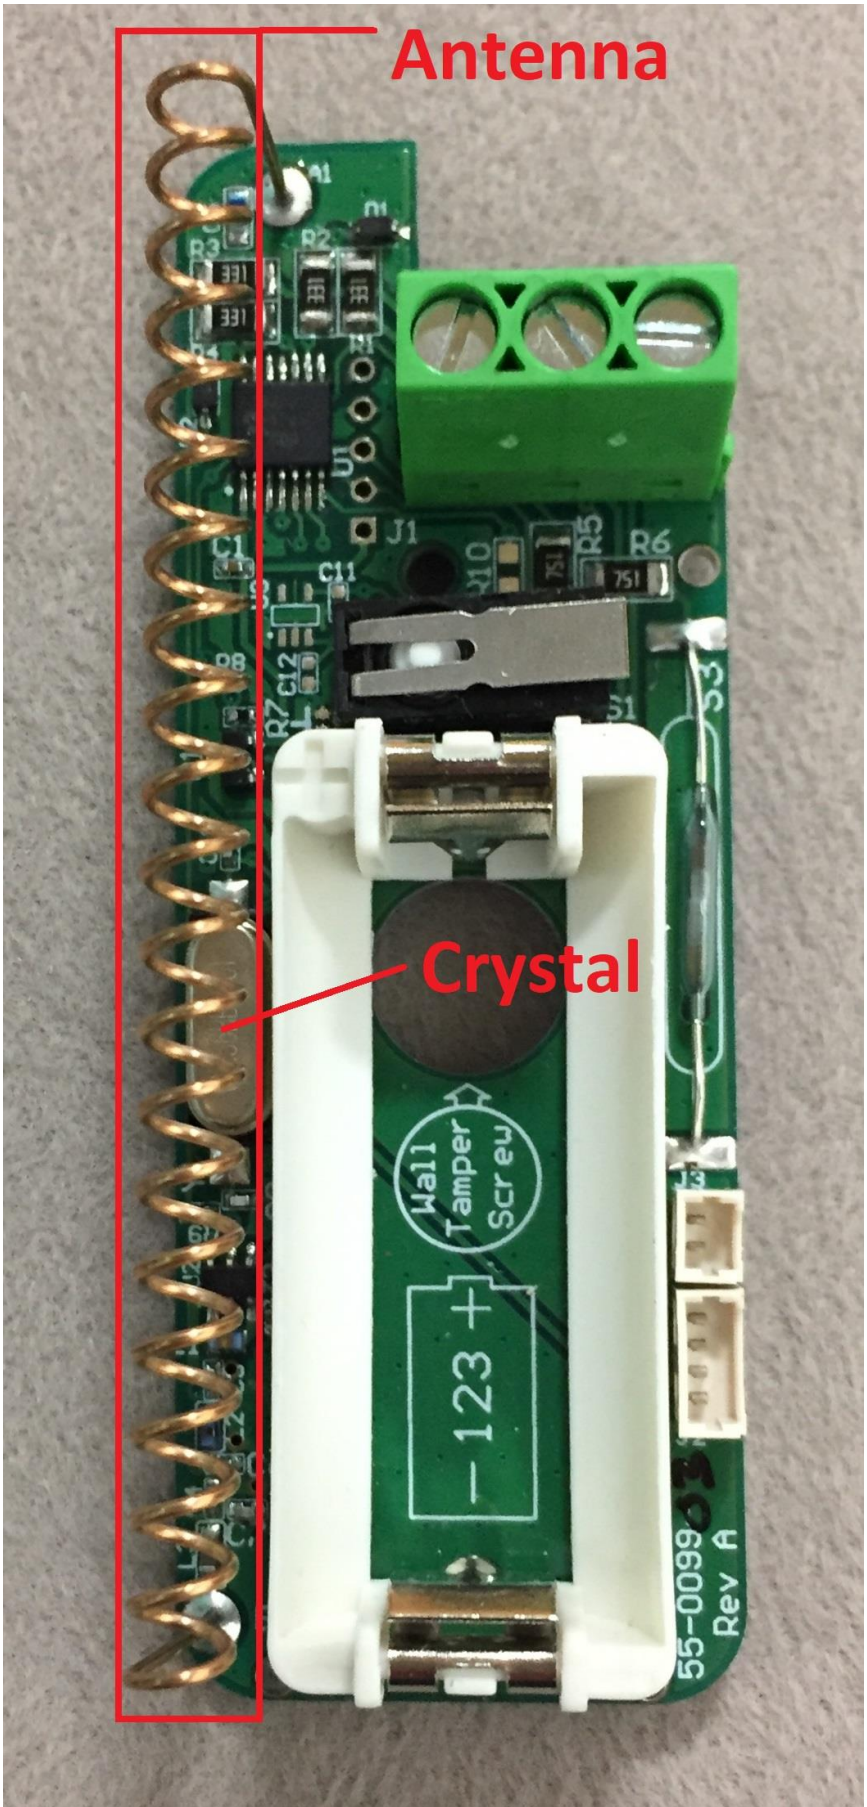

Exhibit C Internal Photos

FCC ID: U5X-RE307

IC: 8310A-RE307

Antenna

Crystal

Door/Window Sensor

Curtain/Thin Motion Detector

Wide Angle/VXI Motion Detector