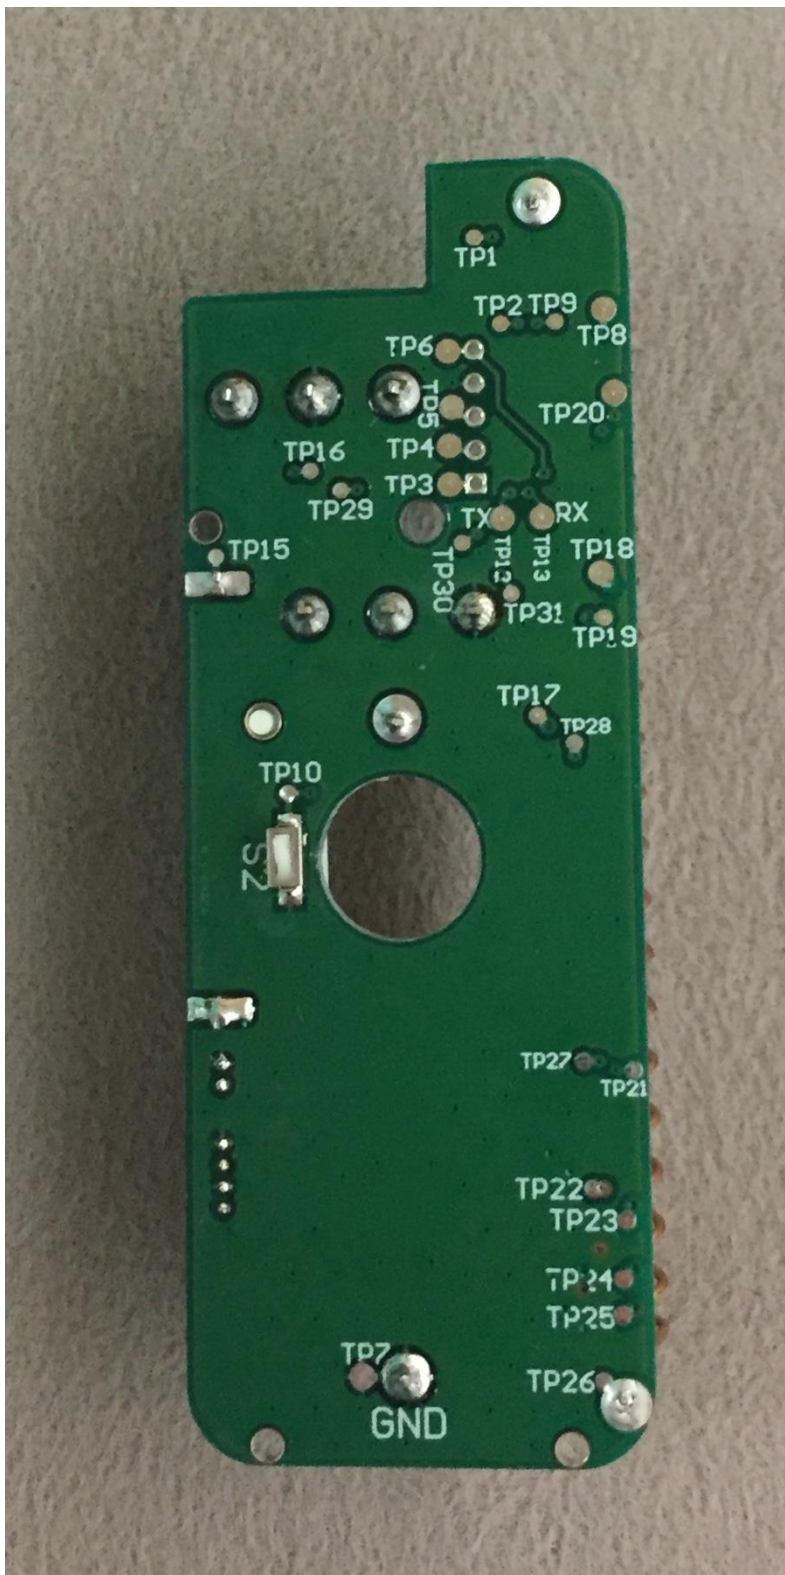

**Exhibit A – External Photos**  
**FCC ID: U5X-RE307**  
**IC: 8310A-RE307**

# LMA Host Device Enclosures

## Door/Window Sensor

**Curtain/Thin PIR Motion Detector**

**Wide Angle/VXI PIR Motion Detector**