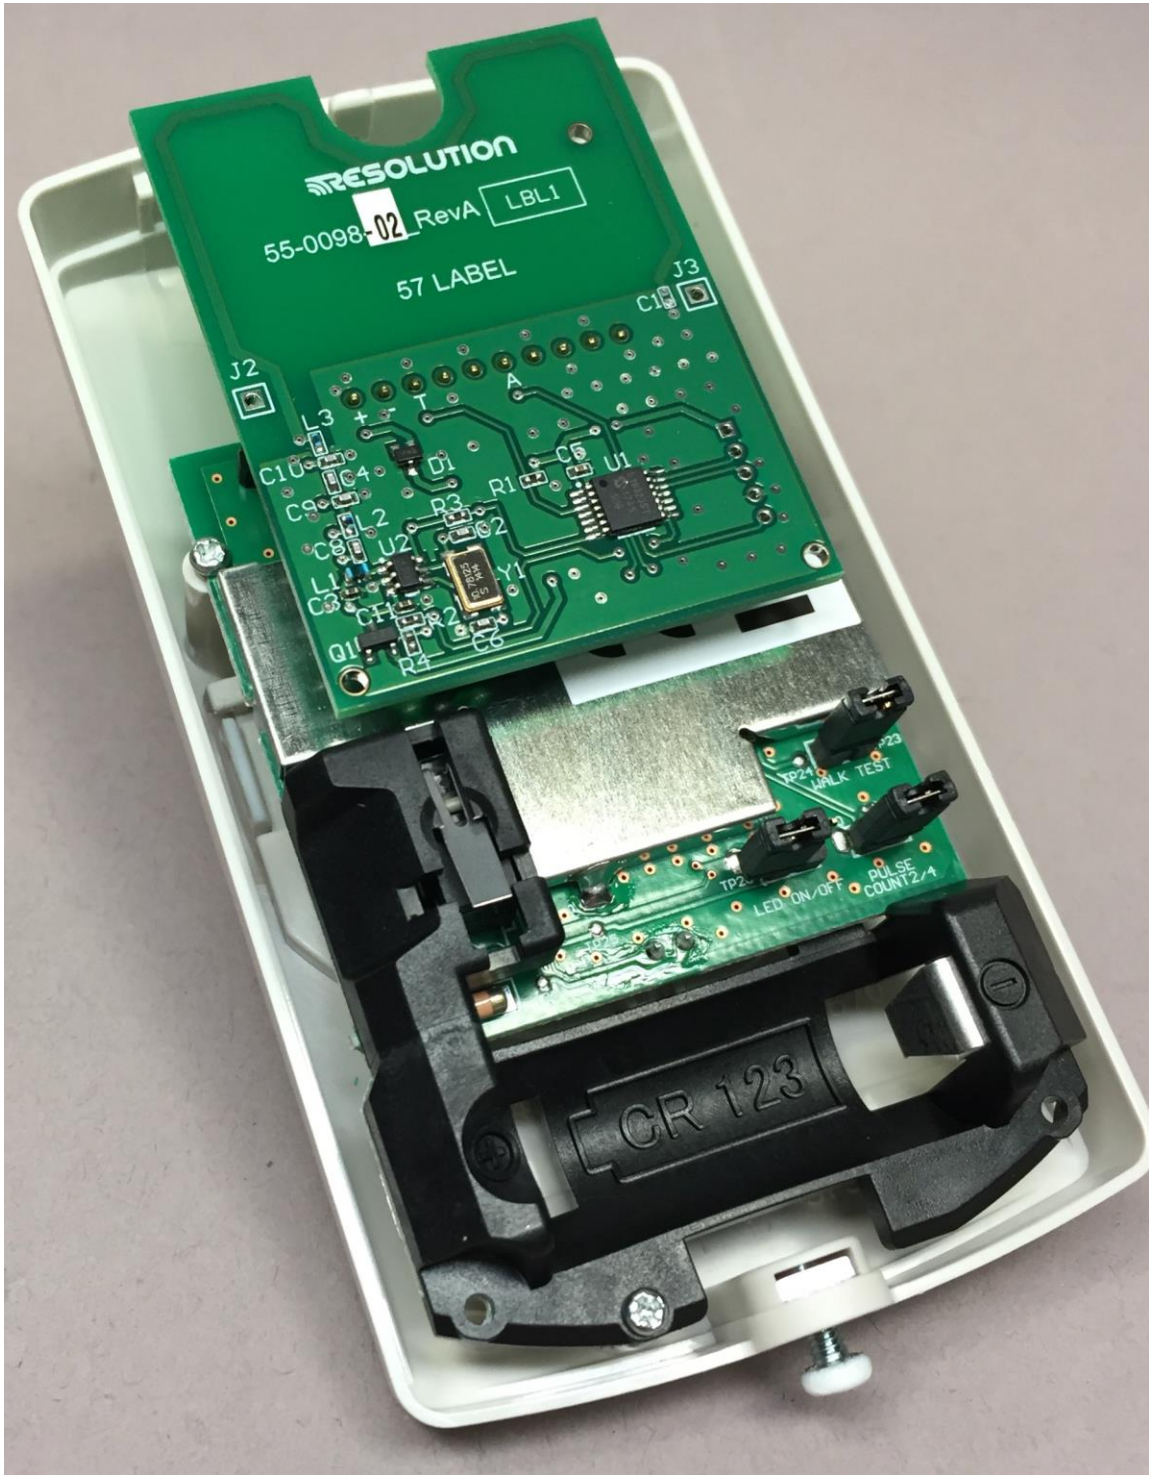

Exhibit C Internal Photos

FCC ID: U5X-RE261

IC: 8310A-RE261

Trace
Antenna

Daughter
Board

Oscillator

CR 123

RESOLUTION
55-0098-02 RevA LBL1
57 LABEL

TP24 WALK TEST
TP2
LED ON/OFF
PULSE COUNT 2/4

J2

J3

C10

C9

C8

C7

C6