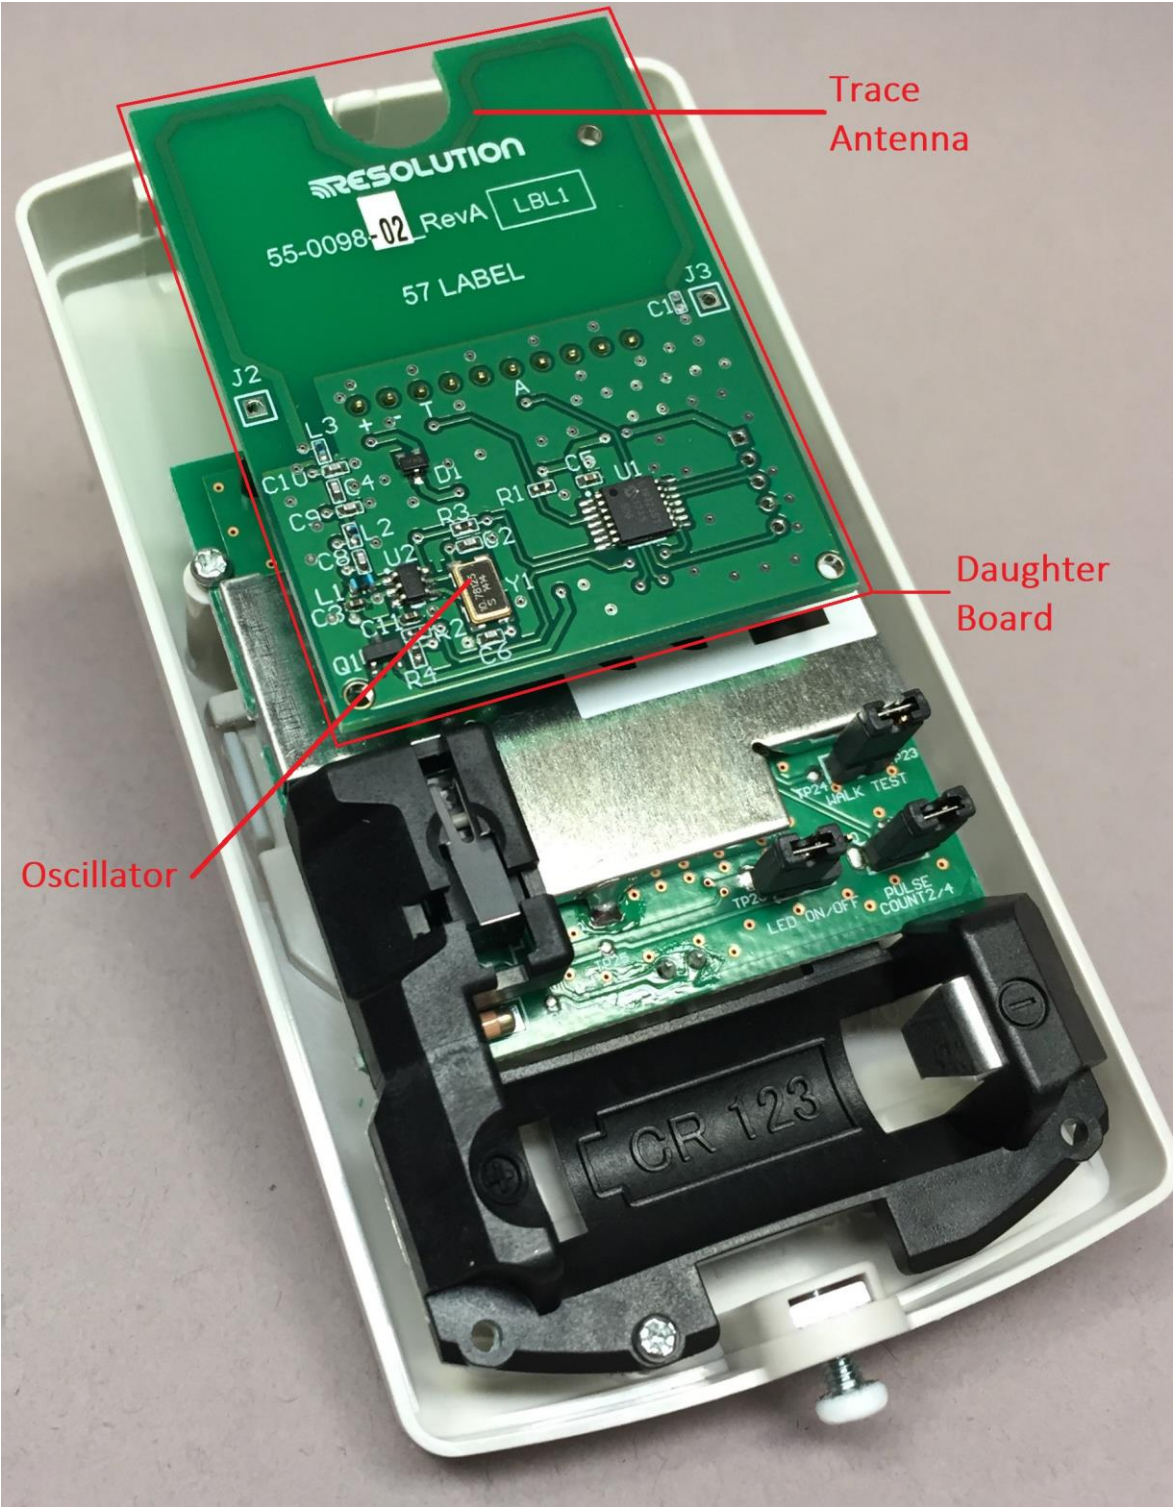

Exhibit C Internal Photos

FCC ID: U5X-RE261

IC: 8310A-RE261

Trace
Antenna

Daughter
Board

Oscillator

CR 123

RESOLUTION
55-0098-02 RevA LBL1
57 LABEL

TP24 WALK TEST
TP2
LED ON/OFF
PULSE COUNT 2/4

J2

J3

C10

C9

C8

C7

C6