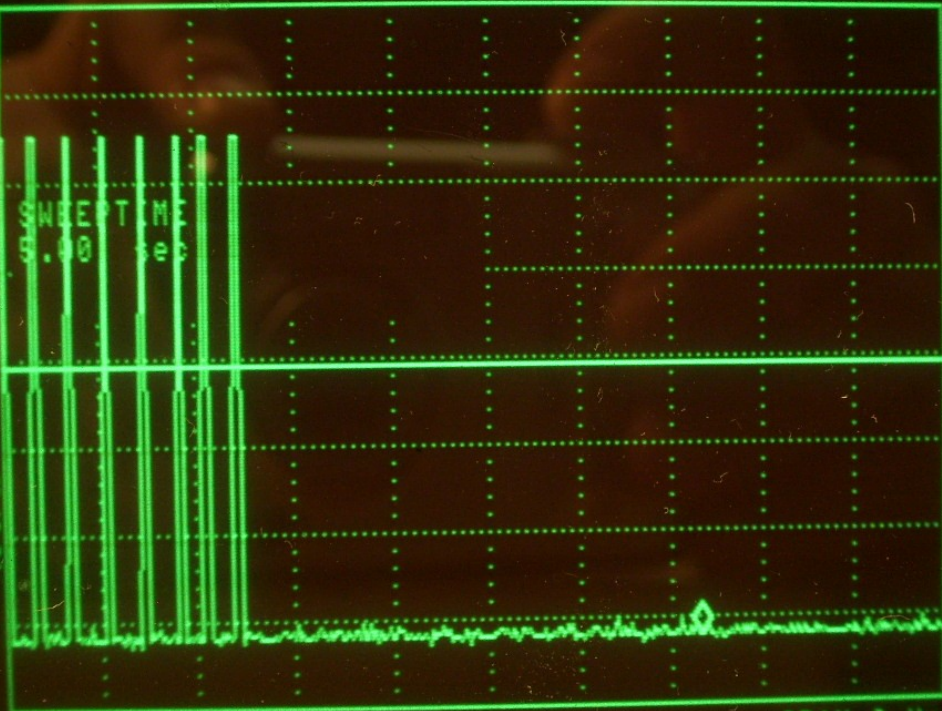

dB/

FREE RUN

SWEEP TIME
5.00 sec

VIDEO

DL

-40.9

dBm

LINE

WA SB

SC VS

CORR

EXTERNAL

SYNC CRD
TV TRIG

CENTER 345.000 MHz
#RES BW 300 kHz

VBW 100 kHz

SPAN 0 Hz
#SWP 5.00 sec