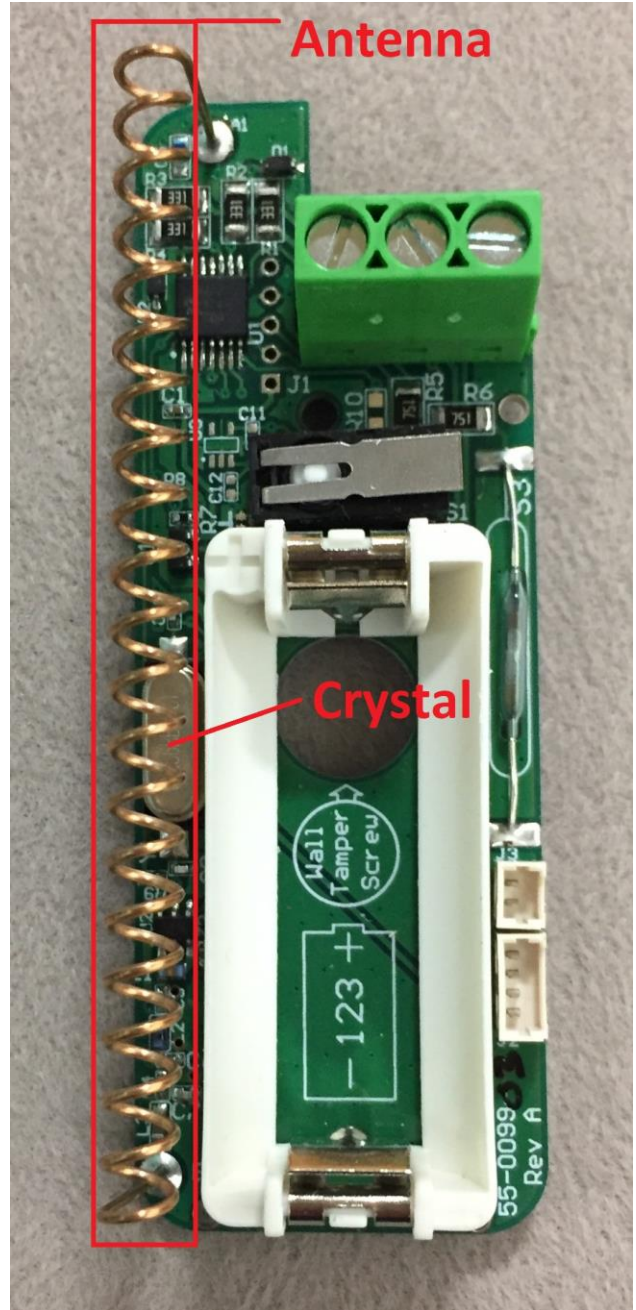

Exhibit C Internal Photos  
FCC ID: U5X-RE207  
IC: 8310A-RE207

Door/Window Sensor

Curtain/Thin Motion Detector

# Wide Angle/VXI Motion Detector