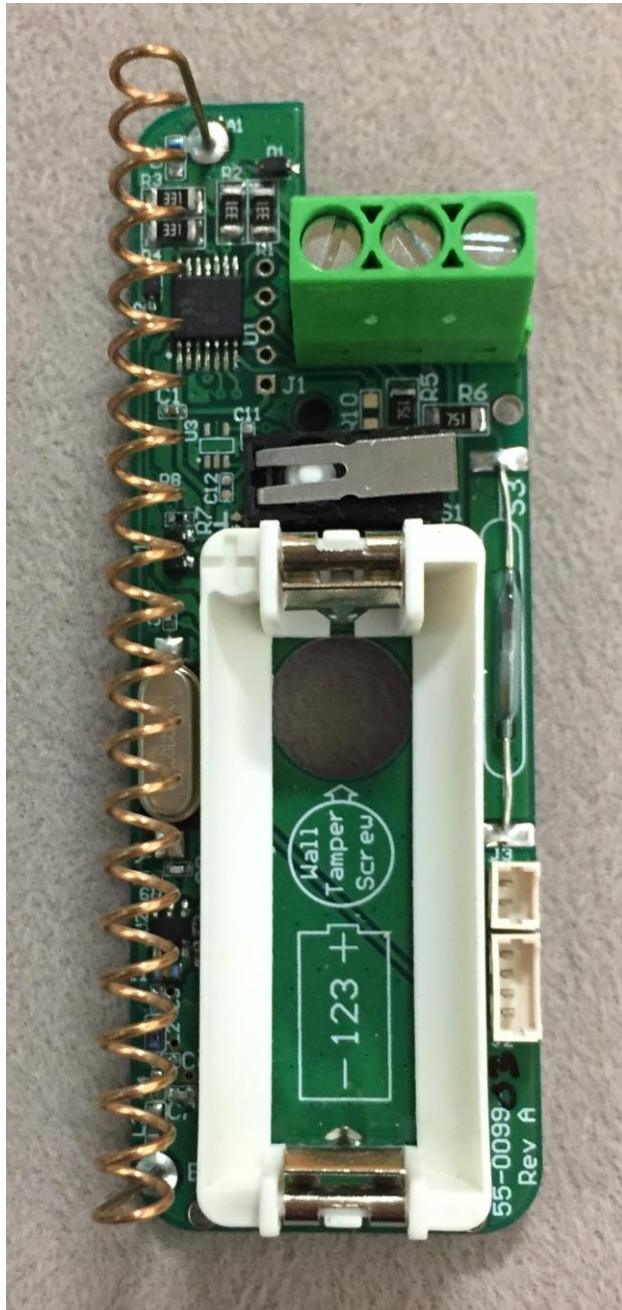

Exhibit C Internal Photos  
FCC ID: U5X-RE207  
IC: 8310A-RE207

Door/Window Sensor

Curtain/Thin Motion Detector

# Wide Angle/VXI Motion Detector