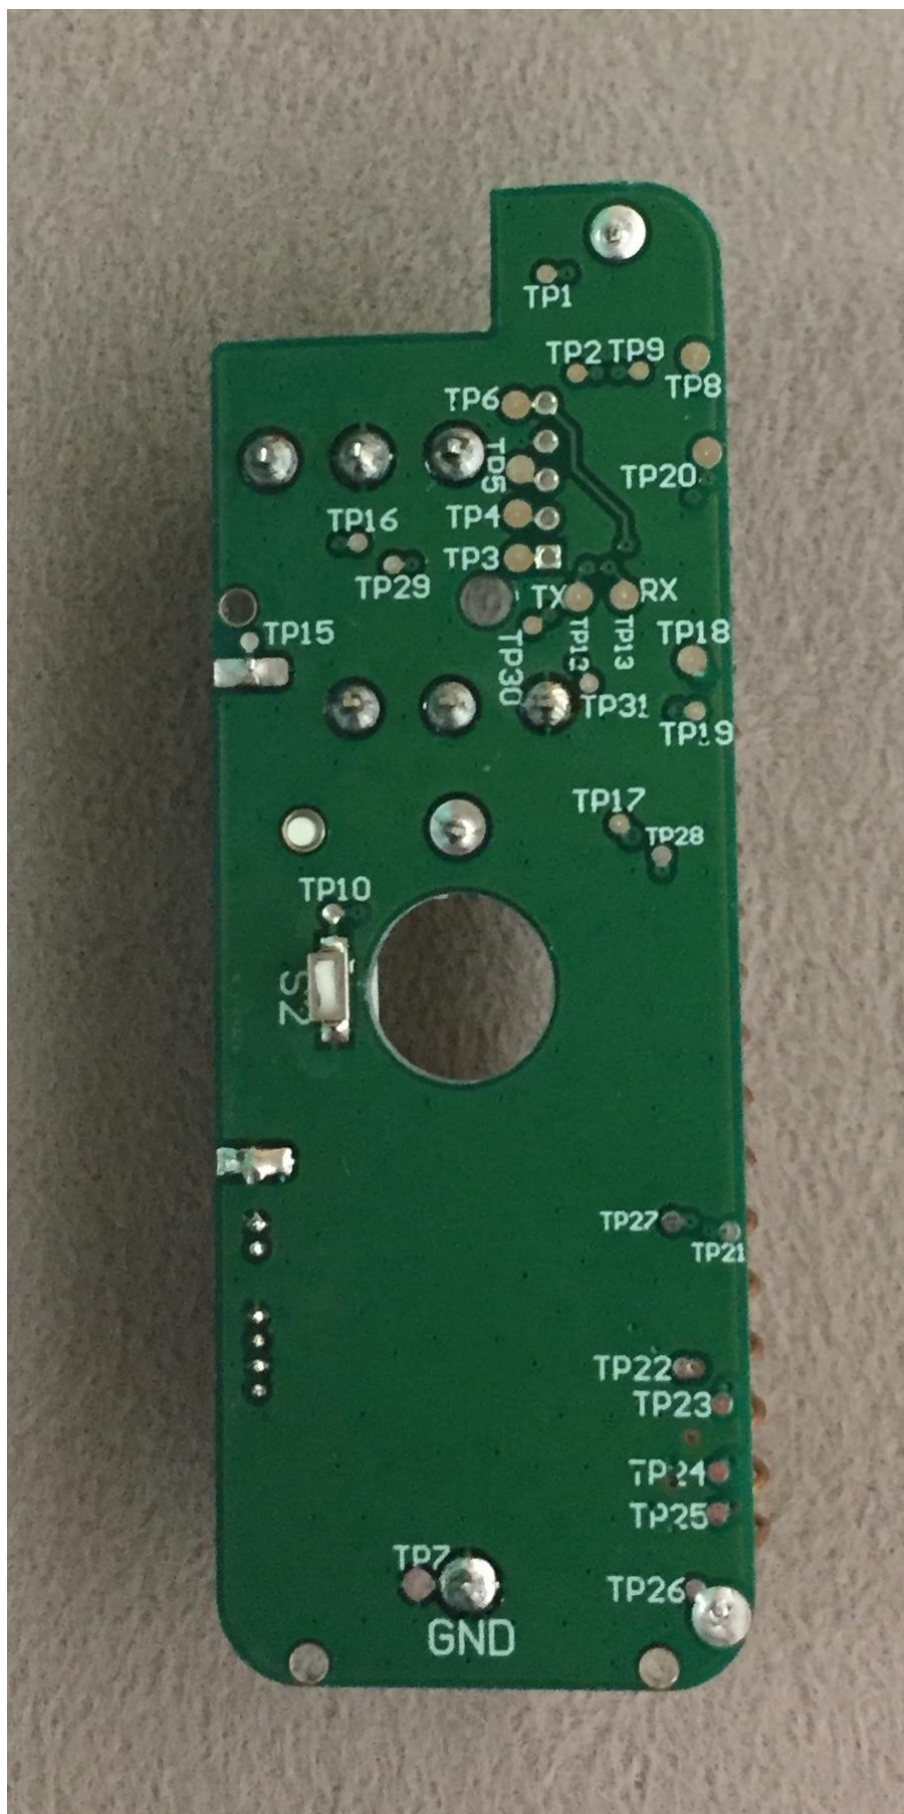

Exhibit C Internal Photos  
FCC ID: U5X-RE207  
IC: 8310A-RE207

Door/Window Sensor

Curtain/Thin Motion Detector

# Wide Angle/VXI Motion Detector