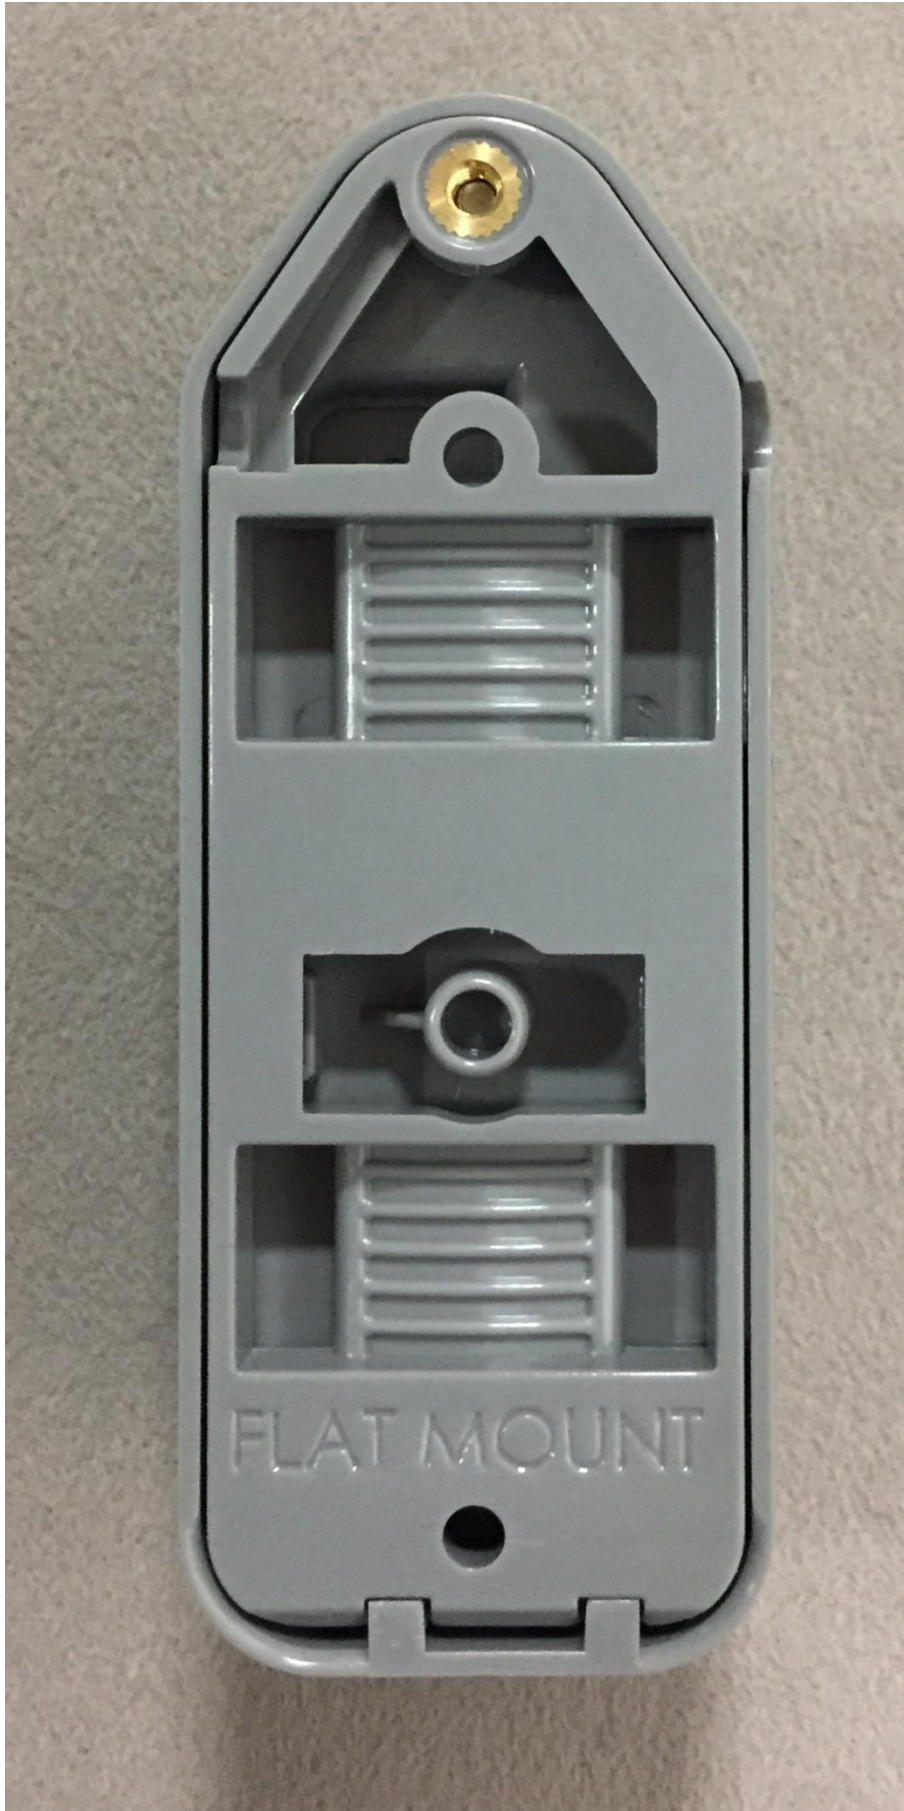

**Exhibit A – External Photos**  
**FCC ID: U5X-RE207**  
**IC: 8310A-RE207**

# LMA Host Device Enclosures

Door/Window Sensor

**Curtain/Thin PIR Motion Detector**

**Wide Angle/VXI PIR Motion Detector**