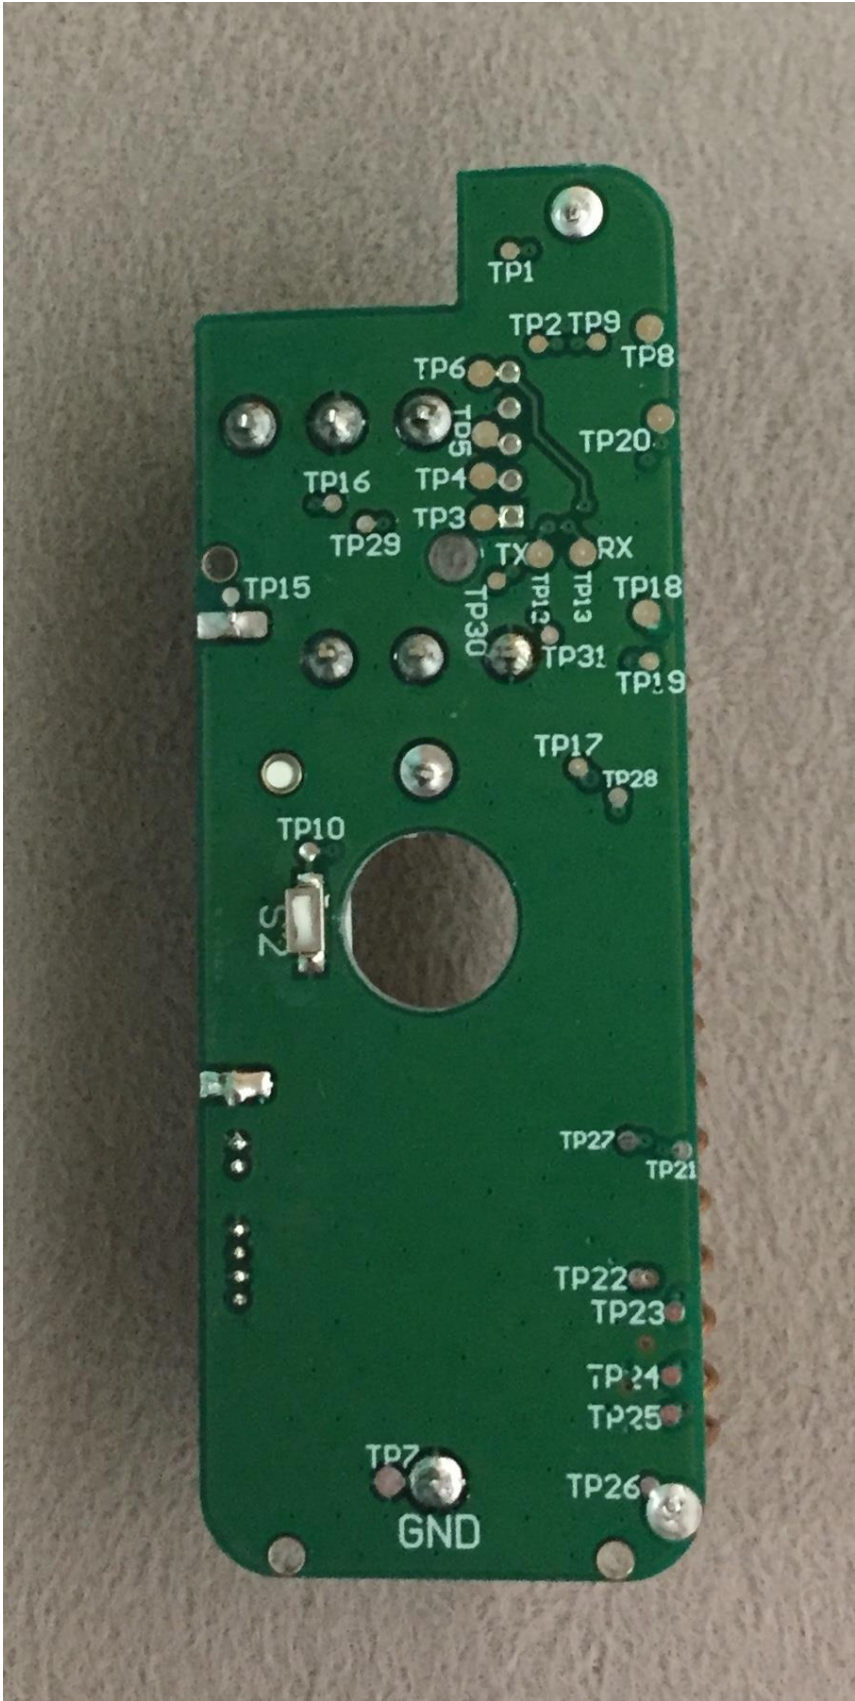

**Exhibit A – External Photos**  
**FCC ID: U5X-RE207**  
**IC: 8310A-RE207**

# LMA Host Device Enclosures

Door/Window Sensor

**Curtain/Thin PIR Motion Detector**

**Wide Angle/VXI PIR Motion Detector**