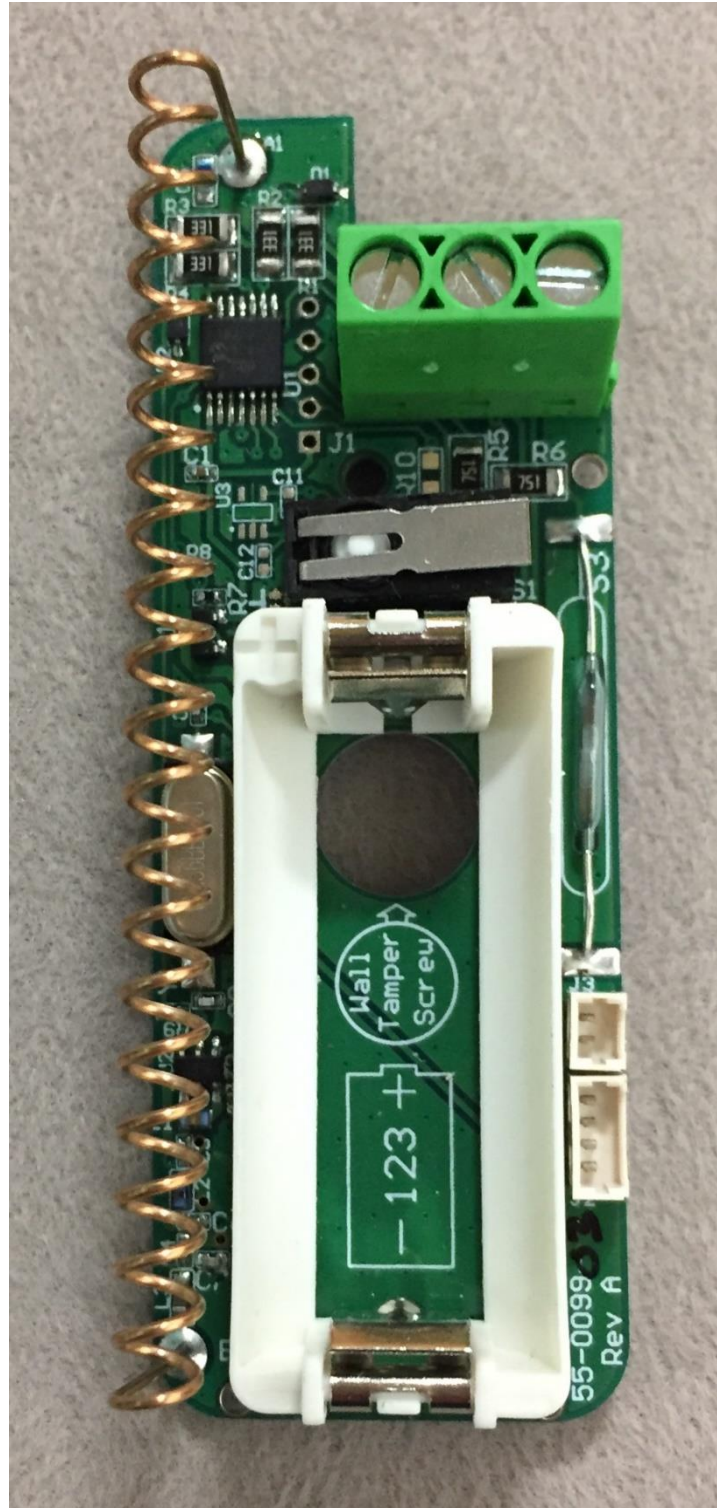

**Exhibit A – External Photos**  
**FCC ID: U5X-RE207**  
**IC: 8310A-RE207**

# LMA Host Device Enclosures

Door/Window Sensor

**Curtain/Thin PIR Motion Detector**

**Wide Angle/VXI PIR Motion Detector**