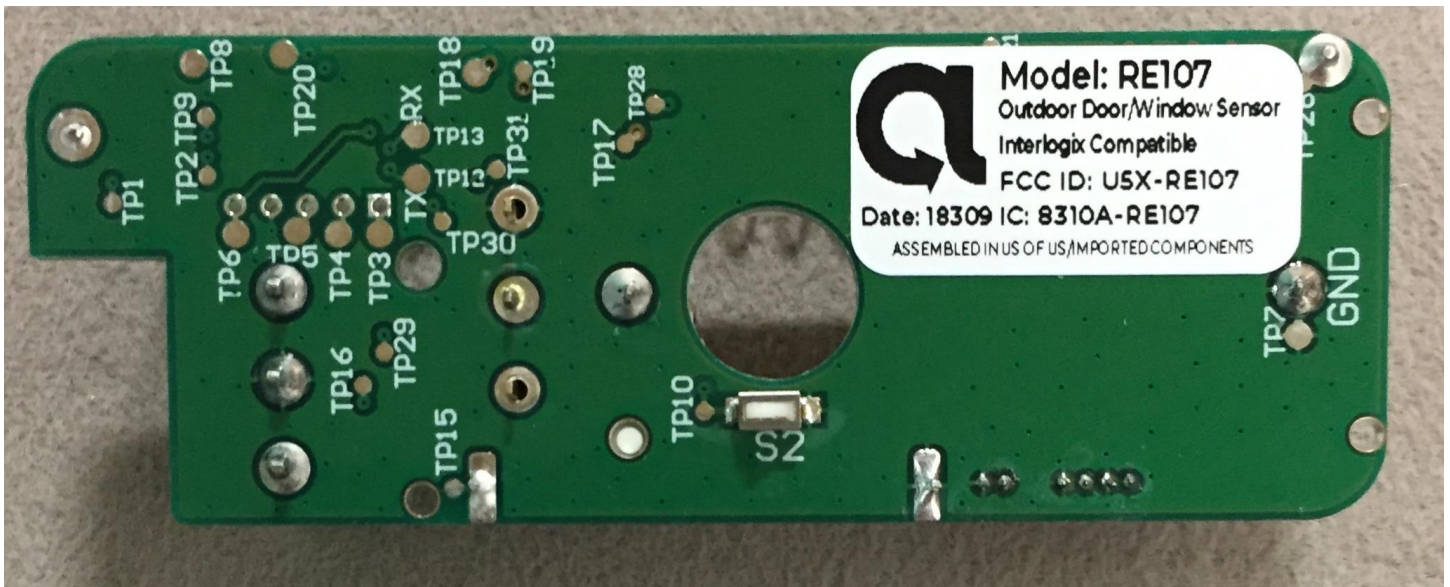

Exhibit B – ID Label Photos

FCC ID: U5X-RE107

IC: 8310A-RE107

RE107 Door/Window Sensor

Host Devices
RE153 Motion Detector

Model: RE107

Outdoor Door/Window Sensor

Interlogix Compatible

FCC ID: U5X-RE107

Date: 18158 IC: 8310A-RE107

ASSEMBLED IN US OF US/IMPORTED COMPONENTS

Model: RE153

Contains RE107

FCC ID: U5X-RE107

IC ID: 8310A-RE107

Model: RE153
Contains RE107
FCC ID: U5X-RE107
IC ID: 8310A-RE107

q **Model: RE107**
Outdoor Door/Window Sensor
Interlogix Compatible
FCC ID: U5X-RE107
Date: 18158 IC: 8310A-RE107
ASSEMBLED IN US OF US/IMPORTED COMPONENTS

Model: RE160
Contains RE107
FCC ID: U5X-RE107
IC ID: 8310A-RE107