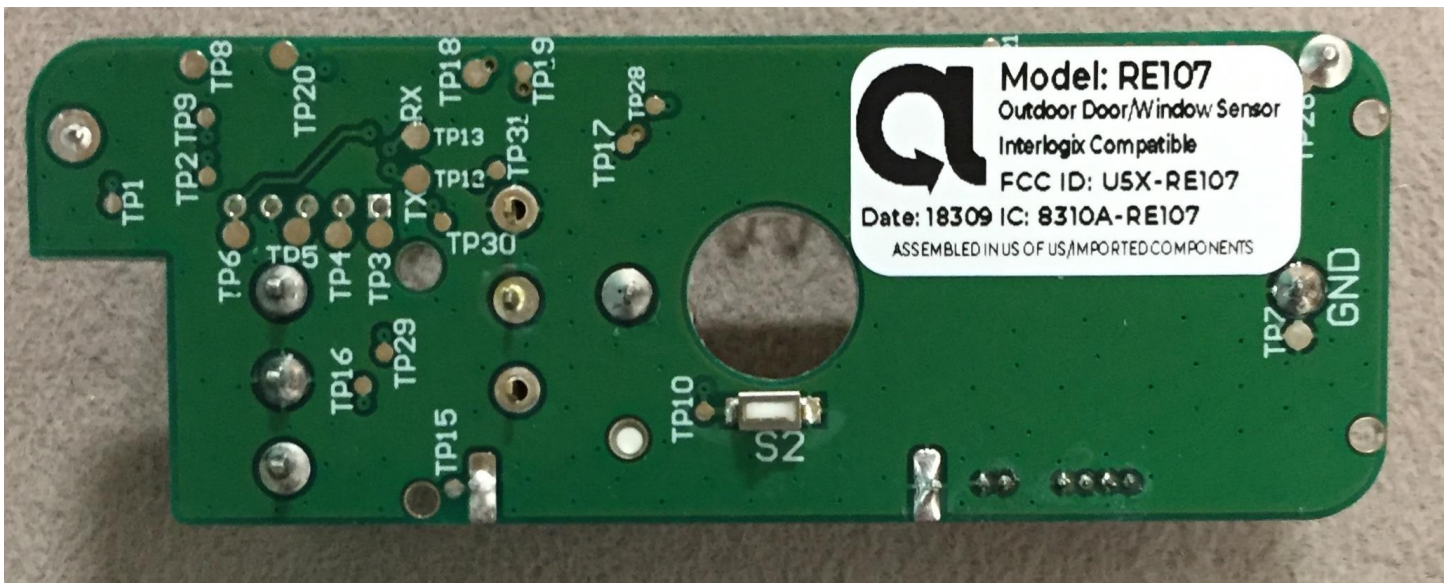

Exhibit B – ID Label Photos

FCC ID: U5X-RE107

IC: 8310A-RE107

RE107 Door/Window Sensor

Host Devices
RE153 Motion Detector

Model: RE107

Outdoor Door/Window Sensor

Interlogix Compatible

FCC ID: U5X-RE107

Date: 18158 IC: 8310A-RE107

ASSEMBLED IN US OF US/IMPORTED COMPONENTS

Model: RE153

Contains RE107

FCC ID: U5X-RE107

IC ID: 8310A-RE107

Model: RE153
Contains RE107
FCC ID: U5X-RE107
IC ID: 8310A-RE107

q **Model: RE107**
Outdoor Door/Window Sensor
Interlogix Compatible
FCC ID: U5X-RE107
Date: 18158 IC: 8310A-RE107
ASSEMBLED IN US OF US/IMPORTED COMPONENTS

Model: RE160
Contains RE107
FCC ID: U5X-RE107
IC ID: 8310A-RE107