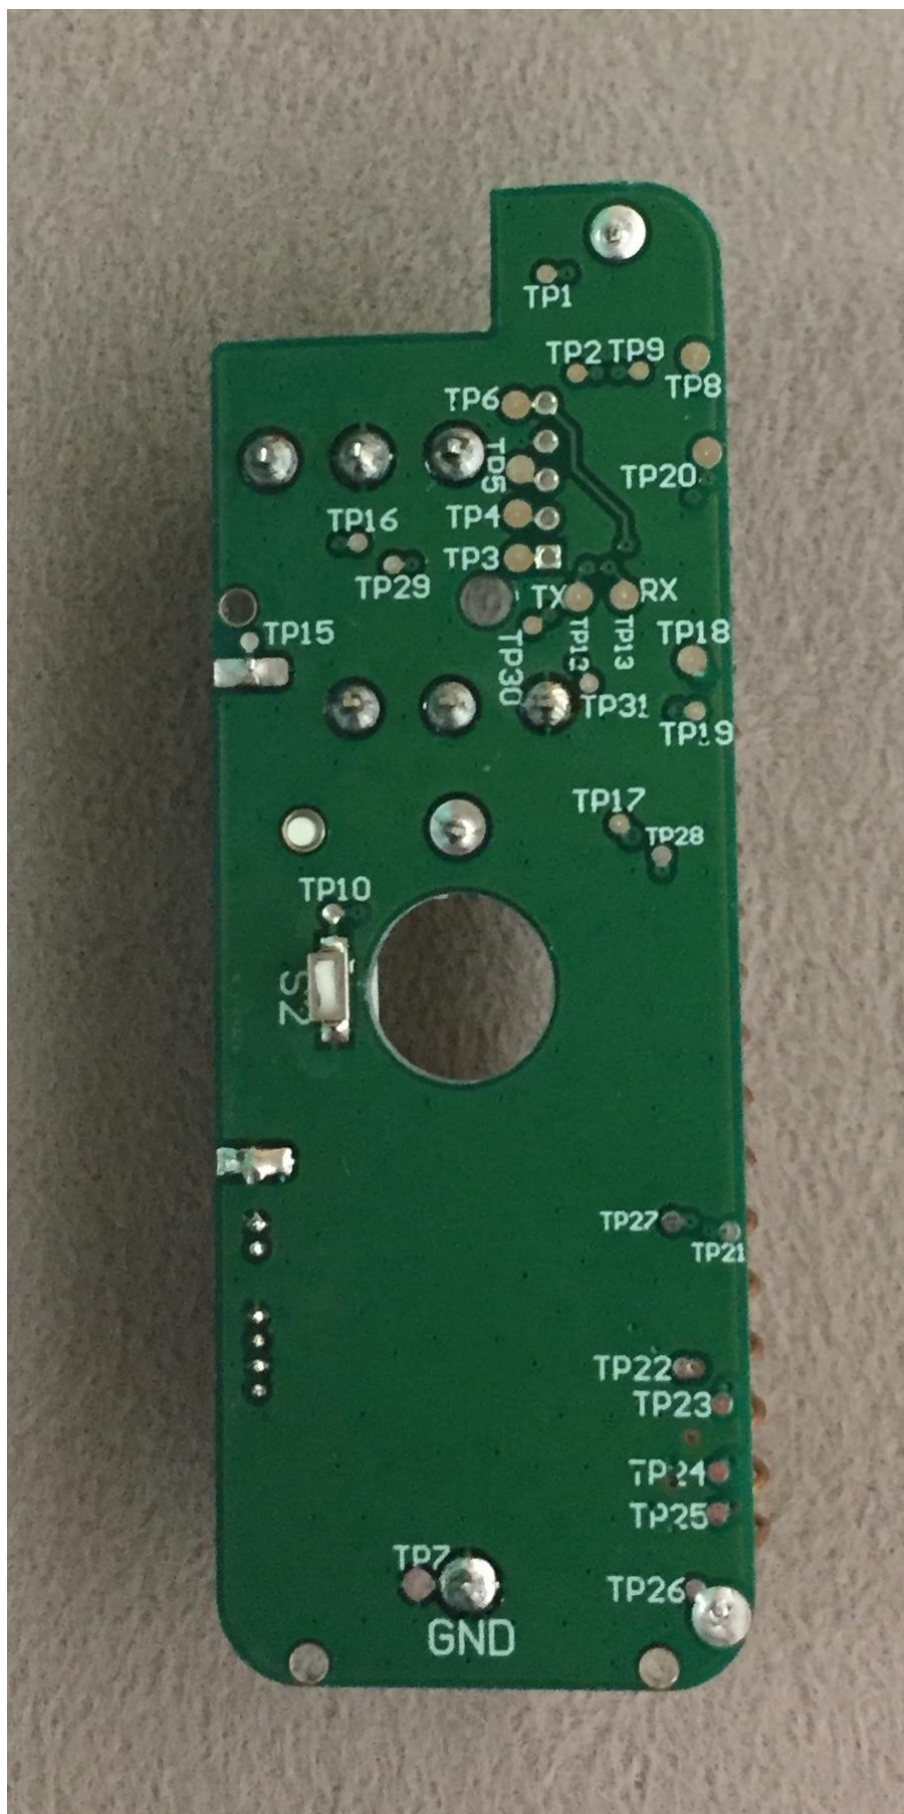

Exhibit C – Internal Photos in Host Devices

FCC ID: U5X-RE107

IC: 8310A-RE107

Door/Window Sensor

Curtain/Thin Motion Detector

Wide Angle/VXI Motion Detector