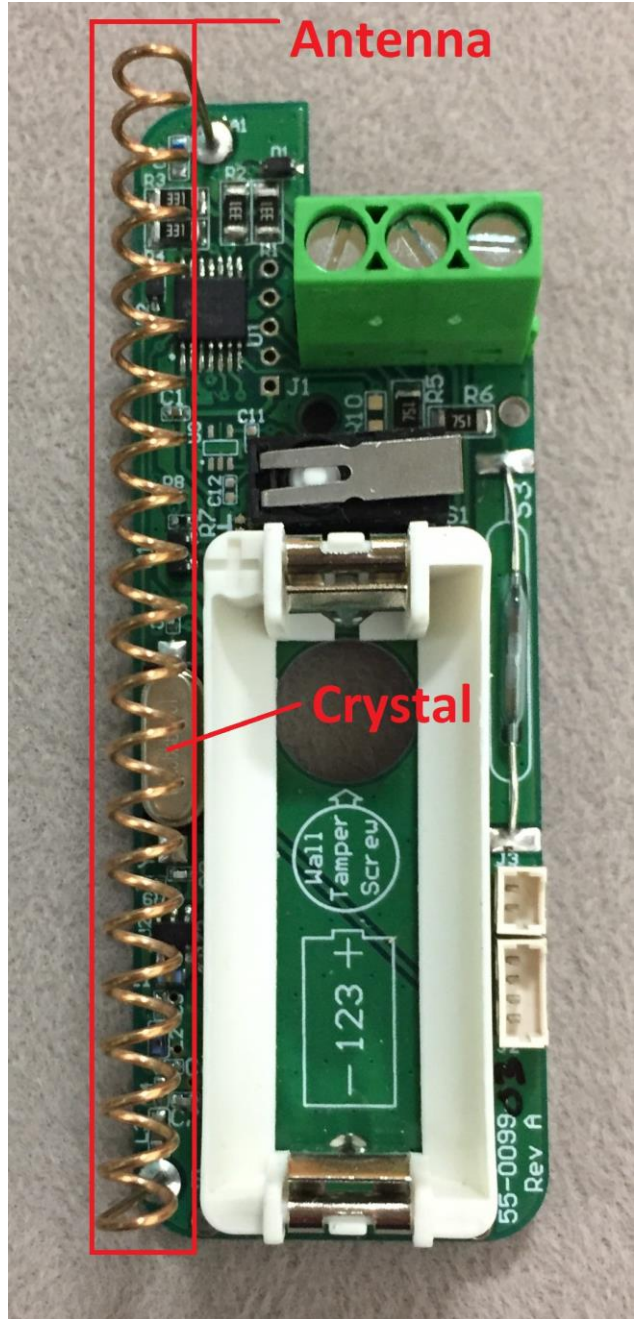

Exhibit C – Internal Photos in Host Devices

FCC ID: U5X-RE107

IC: 8310A-RE107

Door/Window Sensor

Curtain/Thin Motion Detector

Wide Angle/VXI Motion Detector