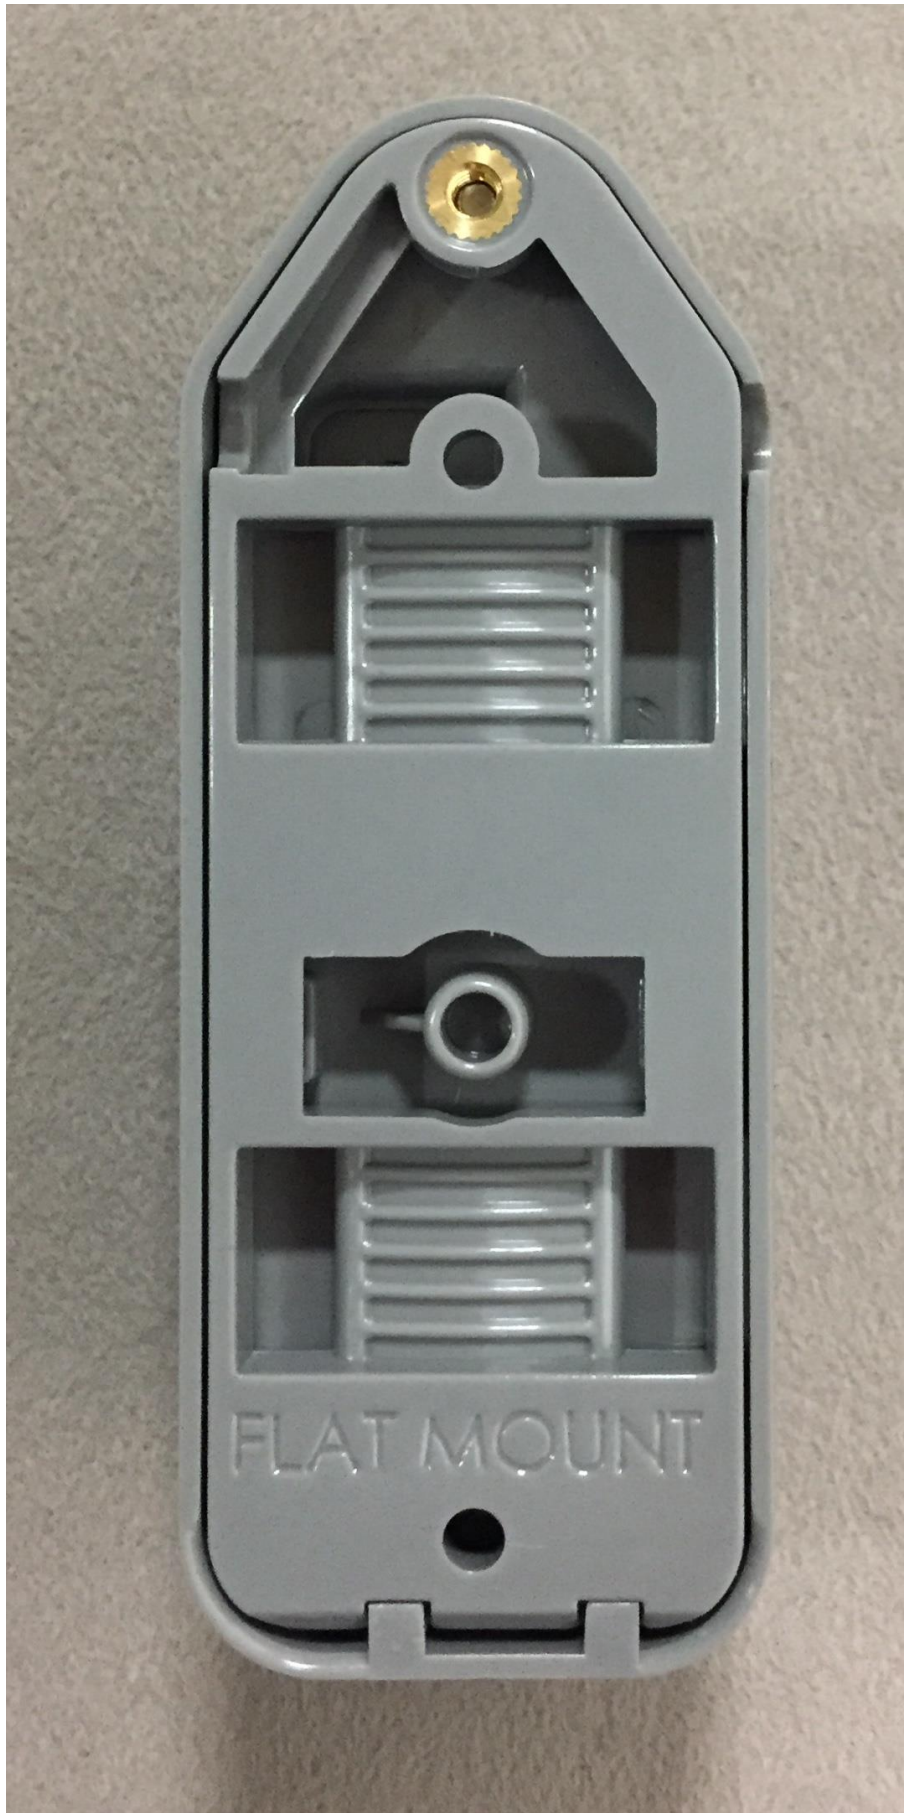

Exhibit A – External Photos
FCC ID: U5X-RE107
IC: 8310A-RE107

Host Enclosures

Door/Window Sensor

Curtain/Thin Motion Detector

Wide Angle/VXI Motion Detector