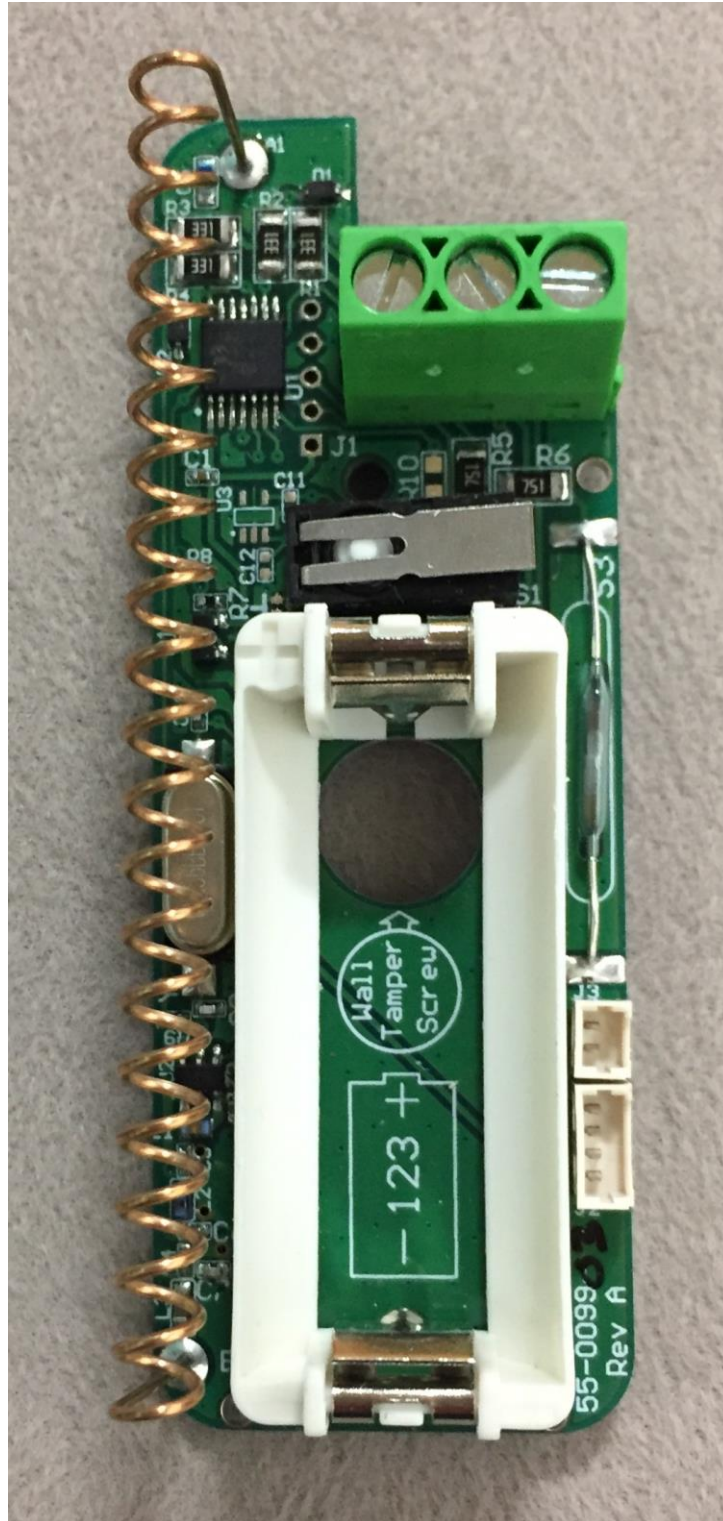

Exhibit A – External Photos
FCC ID: U5X-RE107
IC: 8310A-RE107

Host Enclosures

Door/Window Sensor

Curtain/Thin Motion Detector

Wide Angle/VXI Motion Detector