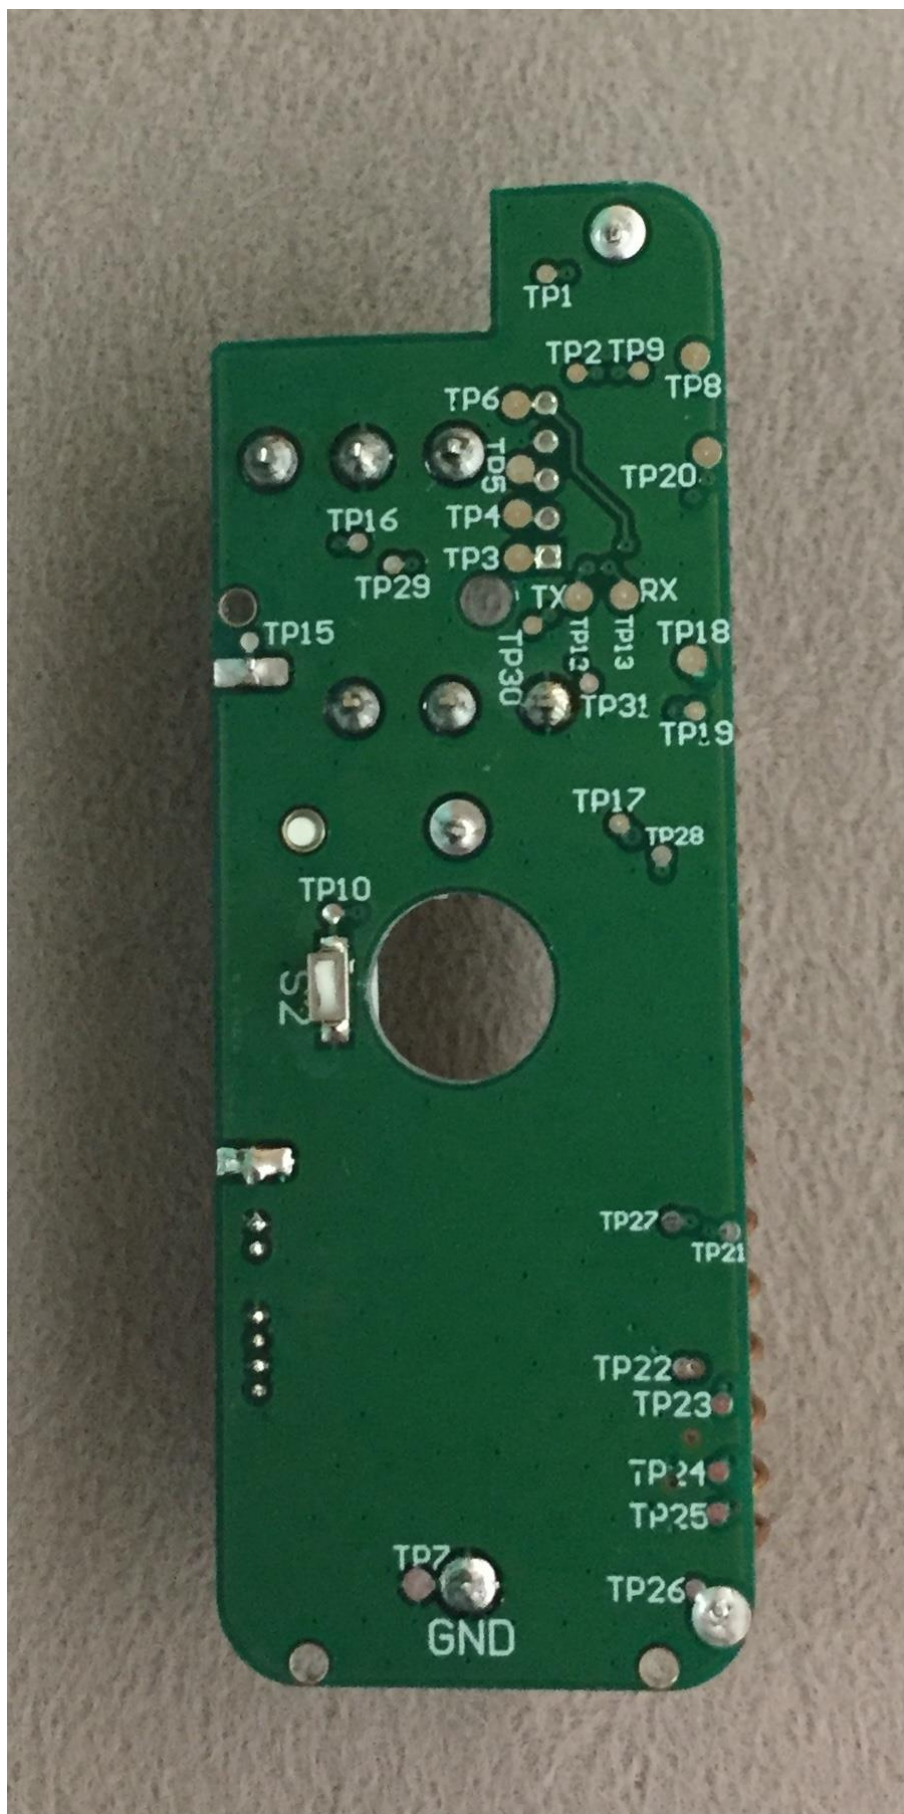

Exhibit A – External Photos
FCC ID: U5X-RE107
IC: 8310A-RE107

Host Enclosures

Door/Window Sensor

Curtain/Thin Motion Detector

Wide Angle/VXI Motion Detector