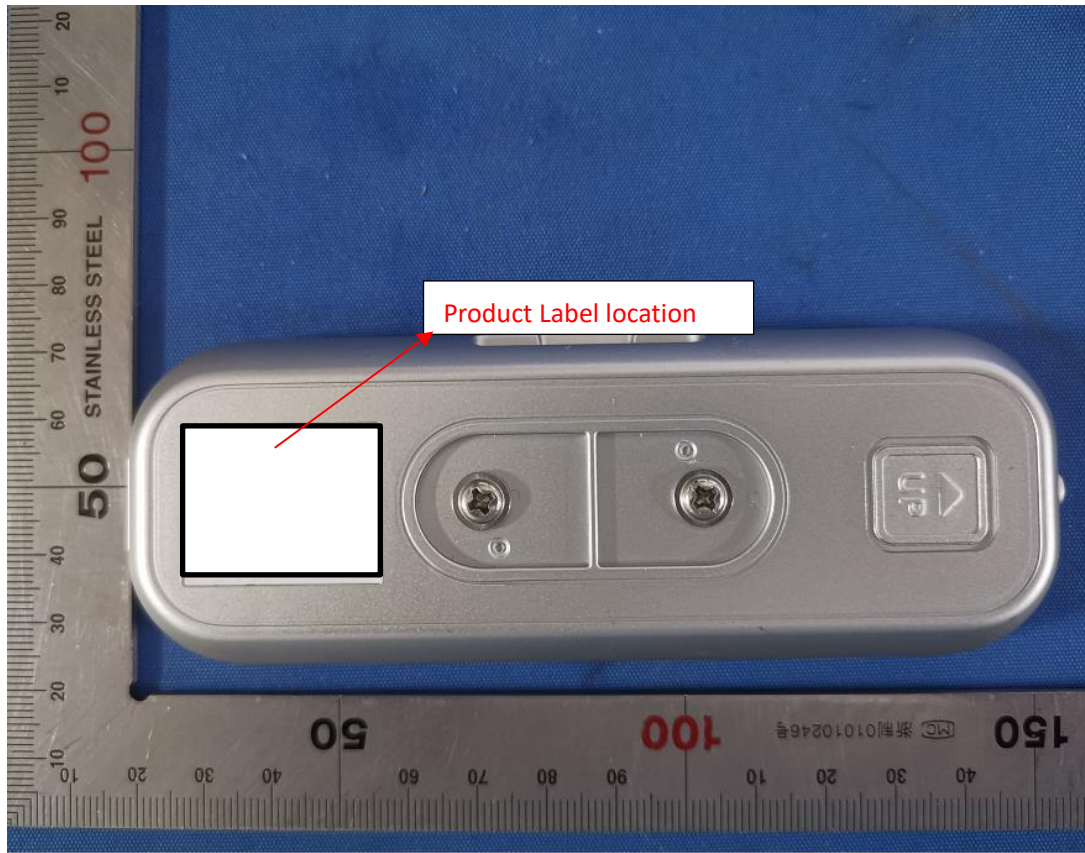

alula™
Doorbell Camera

Model: CAM-DB-HS2-AI
Input: 12-24V~, 50/60Hz, 6W MAX

SN: A93510800 01/2021
Verification Code: WMWWCD

FCC ID: U5X-CAM-DB-HS2-AI

IC: 8310A-CAMDBHS2AI

CAN ICES-3(B)/NMB-3(B)

Made in China

Remark: It's hard to put FCC statement on the product due to device's irregular appearance. FCC statement will be placed in the user manual which the device is marketed.