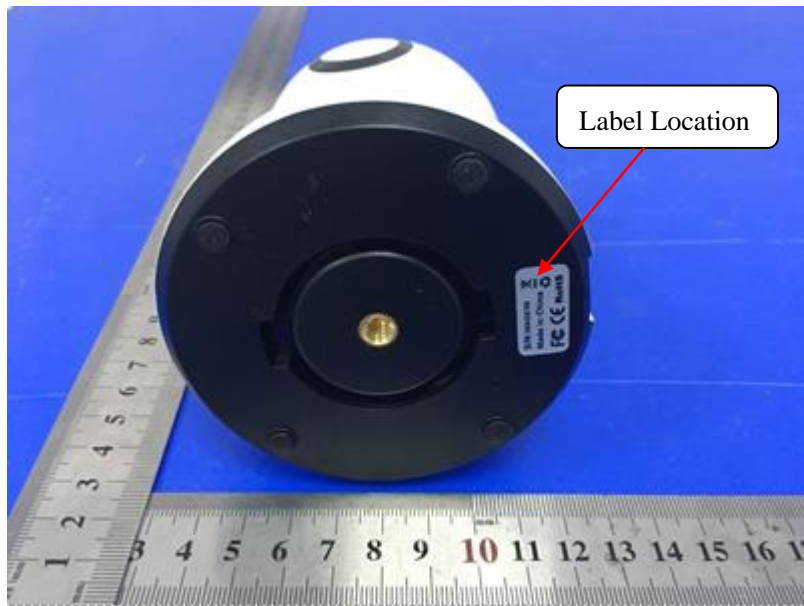

LABEL AND LOCATION

Pet Vision Live Full HD
Model No: NGHOMCAM012
FCC ID: U50-CAM012
IC: 23781-CAM012

Made In China

(Size: L2.0m x 1.5cm)

Material: Tagboard
Glue: adhesive sticker
Font color: White
Label color: Black