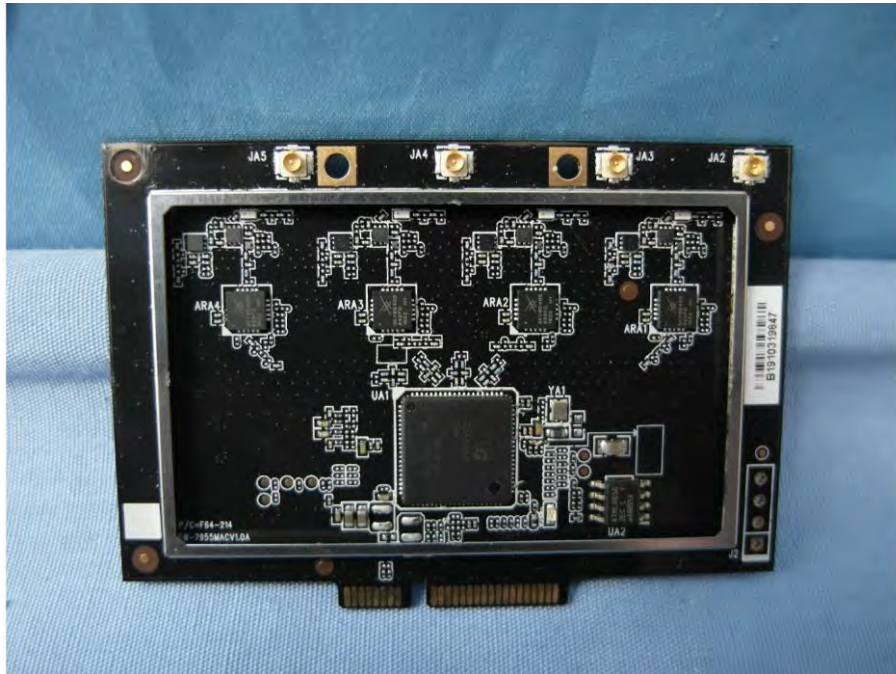

Internal Photos

Model Number: EW-7955MAC

FCC ID: U4Y-EW7955MAC

EUT Photo (1)

EUT Photo (2)