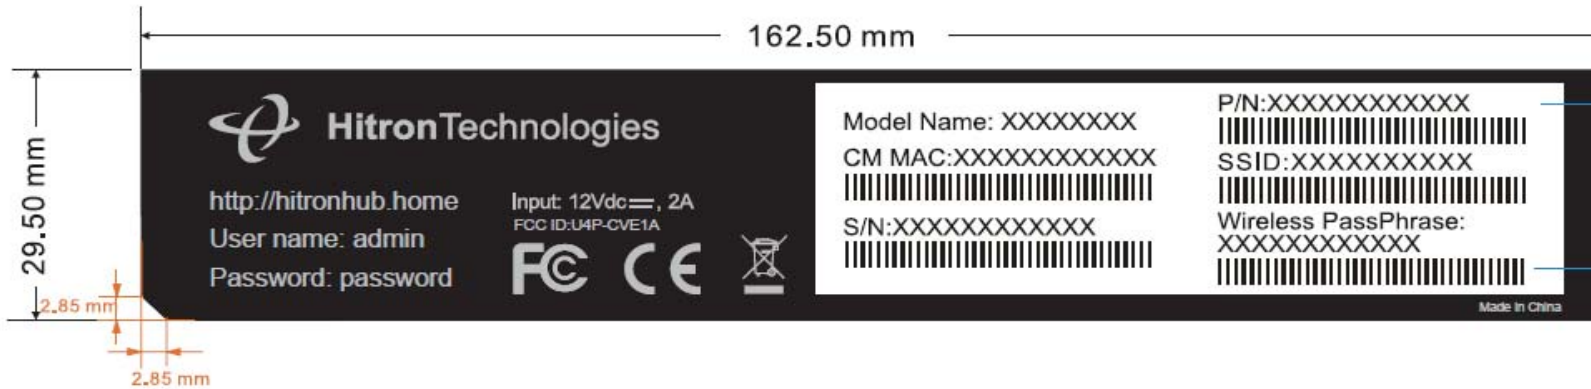

<Label Sample>

Font type: Arial/Regular
Font height: 2 mm+/-0.5
Barcode type: Code39
Barcode height: 3 mm+/-0.5

<Label Location>

Bottom of the product.

Label here