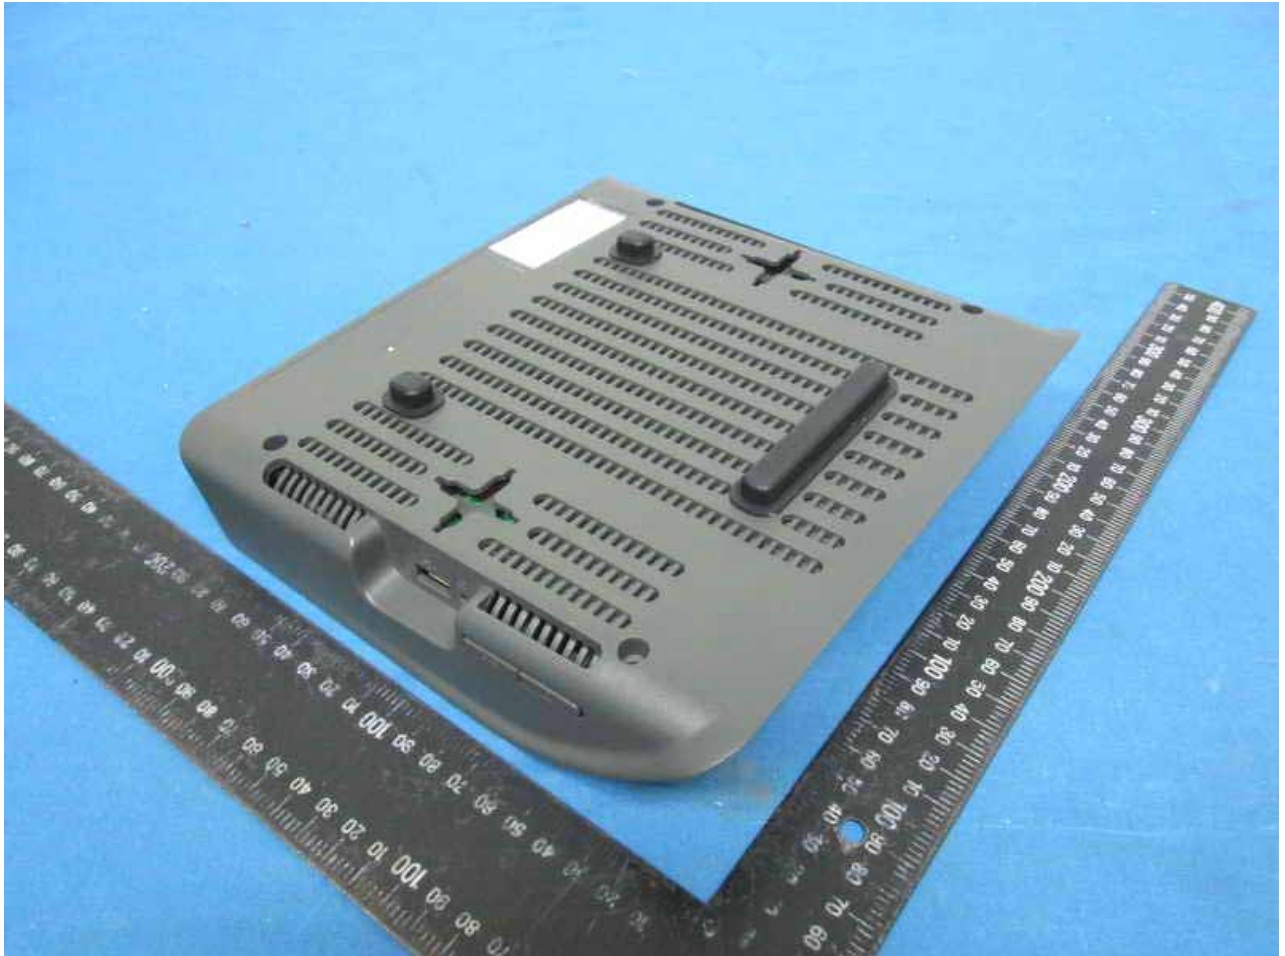

External Photo

Power Adapter Photo (Model: ADS0271-W 120200)