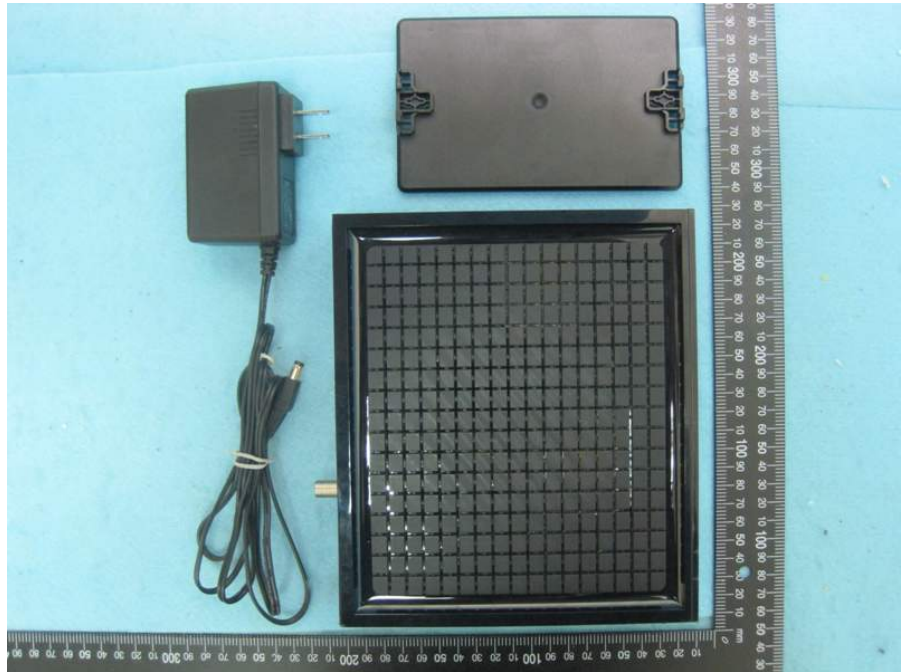

## Photographs of EUT

**Pedestal**

**Adapter**

**Model No.:**

**ADS0363-W 120250**