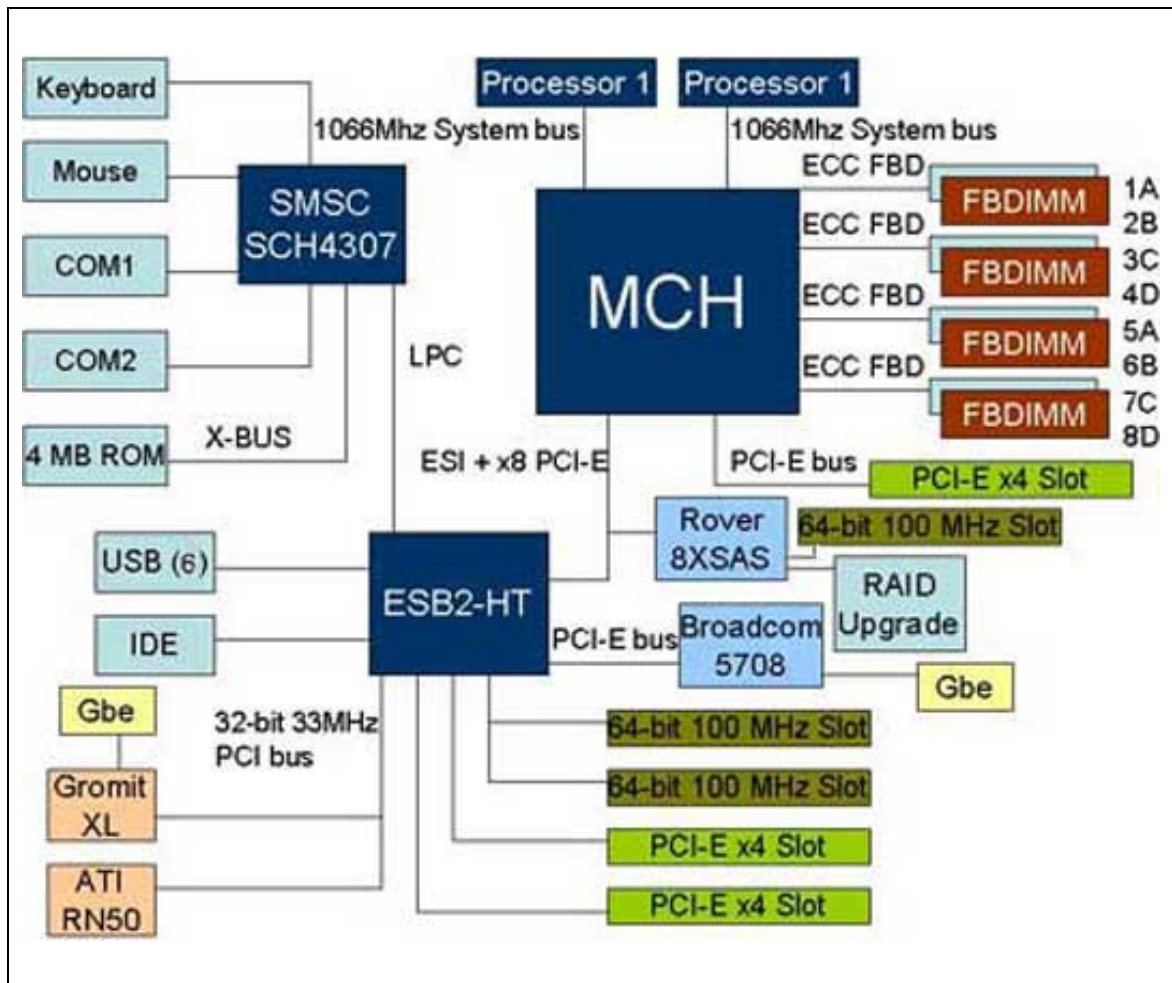

# HP Proliant ML350G5 Series Block Diagrams

FIGURE 1 - EUT Block Diagram