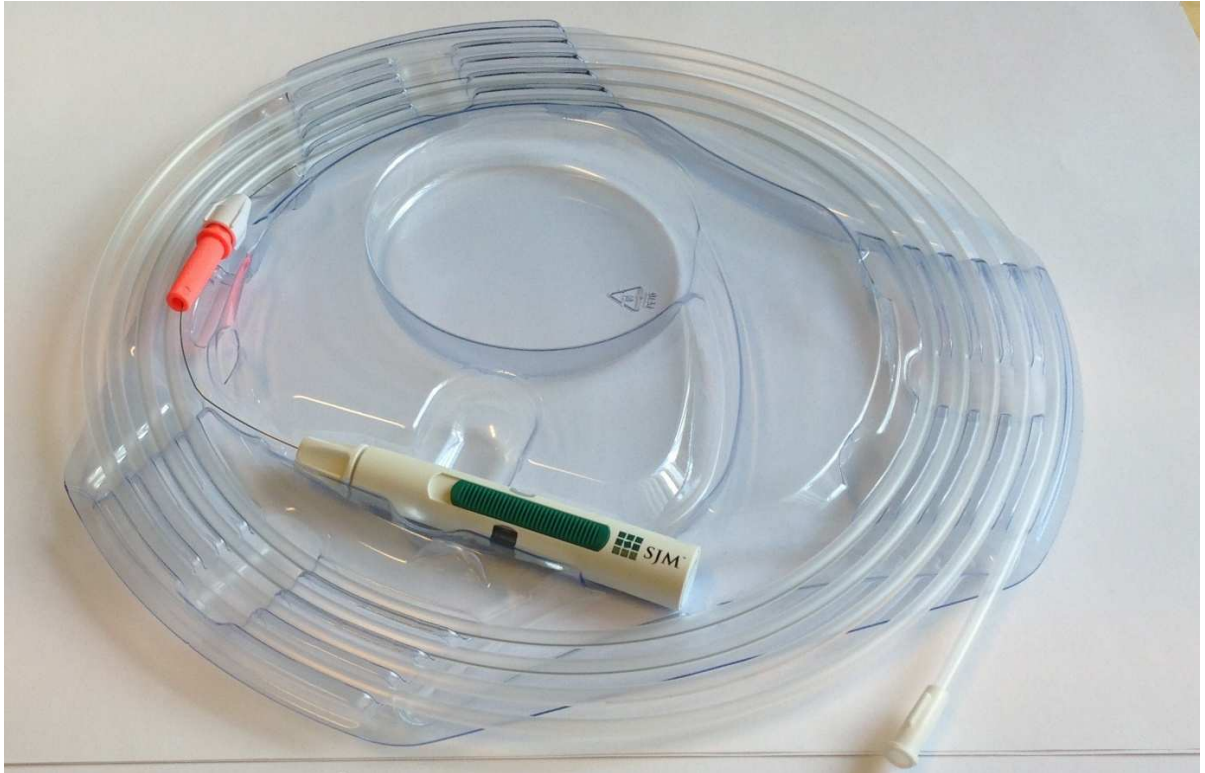

External Photos

The PressureWire Aeris 2 consist of one part called PAL which is a 95 mm long cylindrical unit with diameter ~15 mm and a long thin wire with a length that can be either 1750 or 3000 mm.

Figure 1 shows both the PAL and the wire together in their package.

Figure 2 shows just the PAL.