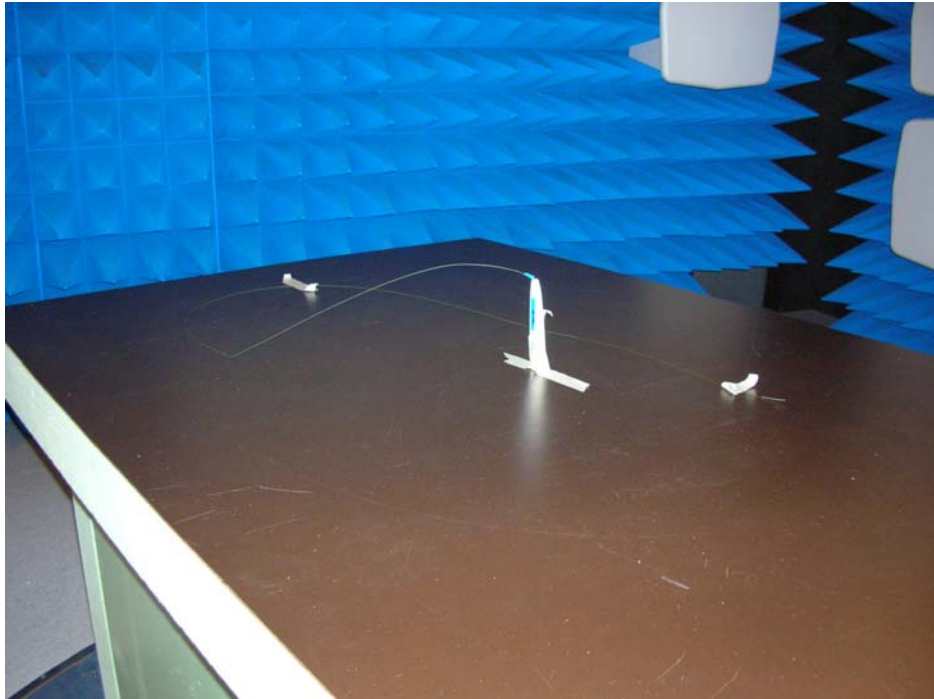

TEST SET-UP PHOTOS MODEL: PressureWire® Aeris

Radiated spurious emission 30-1000 MHz

Radiated spurious emission 1-26 GHz