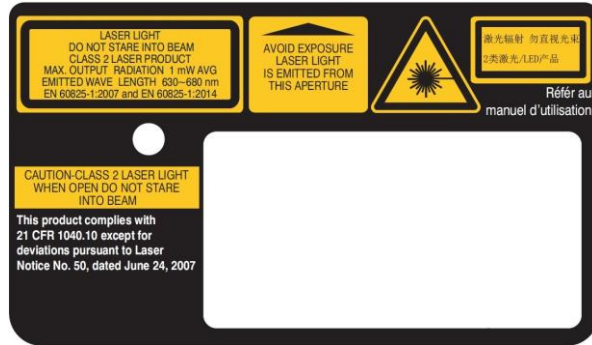

Model name: SKORPIO X5

FCC ID: U4GSX5XLRWB

IC: 3862E-SX5XLRWB

HVIN: SX5XLR WB GUN WR

Laser warning label (DE2172-XY Scan Engine)

Regulatory label

Printed Data label

Type (identifier string):

ABCDDDEFFGHIJJKK-LLL-MMMMMM (generic)

- FF represent bar code scanner and may be alphanumeric
- FF = "X2" identifies the **Skorpio X5, XLR version**

Markings label

Model name: SKORPIO X5

FCC ID: U4GSX5XLRWB

IC: 3862E-SX5XLRWB

HVIN: SX5XLR WB GUN WLC

Laser warning label (DE2172-XY Scan Engine)

Regulatory label

Printed Data label

Type (identifier string):

ABCDDDEFFGHIJJKK-LLL-MMMMMM (generic)

- FF represent bar code scanner and may be alphanumeric
- FF = "X2" identifies the **Skorpio X5, XLR version**

Markings label