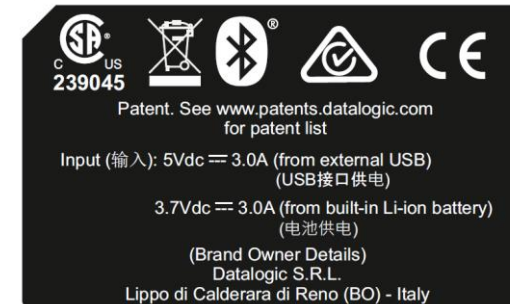

Model name: SKORPIO X5

FCC ID: U4GSX5XLRWB

IC: 3862E-SX5XLRWB

HVIN: SX5XLR WB GUN WR

Laser warning label (DE2172-XY Scan Engine)

Regulatory label

Printed Data label

Type (identifier string):

ABCDDDEFFGHIJJKK-LLL-MMMMMM (generic)

- FF represent bar code scanner and may be alphanumeric
- FF = "X2" identifies the **Skorpio X5, XLR version**

Markings label

Model name: SKORPIO X5

FCC ID: U4GSX5XLRWB

IC: 3862E-SX5XLRWB

HVIN: SX5XLR WB GUN WLC

Laser warning label (DE2172-XY Scan Engine)

Regulatory label

Printed Data label

Type (identifier string):

ABCDDDEFFGHIJJKK-LLL-MMMMMM (generic)

- FF represent bar code scanner and may be alphanumeric
- FF = "X2" identifies the **Skorpio X5, XLR version**