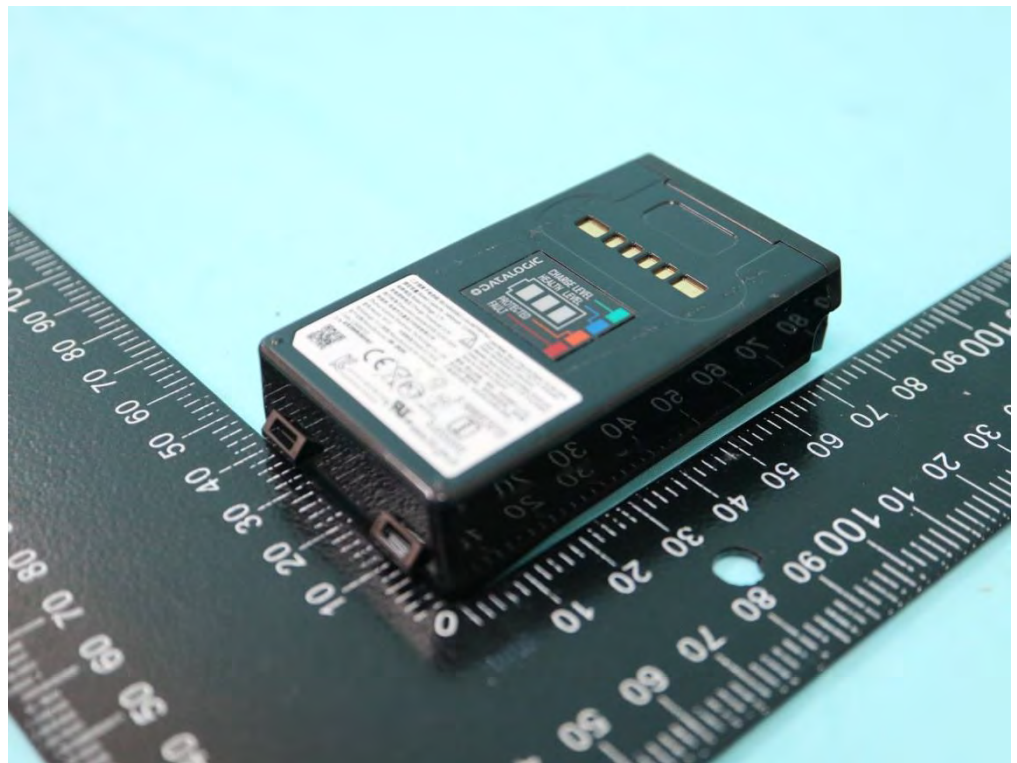

Wired(Pogo pin)
Functional
Pistol

WLC(wireless)
Functional
Pistol

Wired(Pogo pin)
Numeric
Pistol

WLC(wireless)
Numeric
Pistol

Wired(Pogo pin)
Alphanumeric
Pistol

**WLC(wireless)
Alphanumeric
Pistol**

Battery 1

Battery 2

USB Cable

AC Adapter

— THE END —