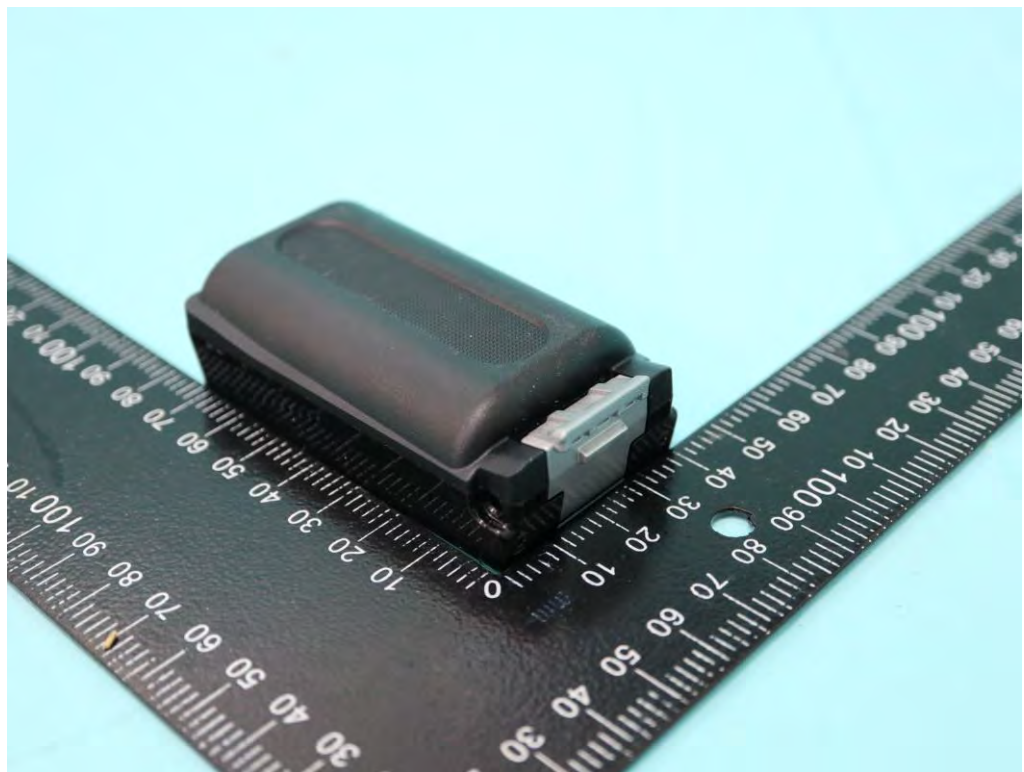

Wired(Pogo pin)
Functional
Pistol

WLC(wireless)
Functional
Pistol

Wired(Pogo pin)
Numeric
Pistol

WLC(wireless)
Numeric
Pistol

Wired(Pogo pin)
Alphanumeric
Pistol

**WLC(wireless)
Alphanumeric
Pistol**

Battery 1

Battery 2

USB Cable

AC Adapter

— THE END —