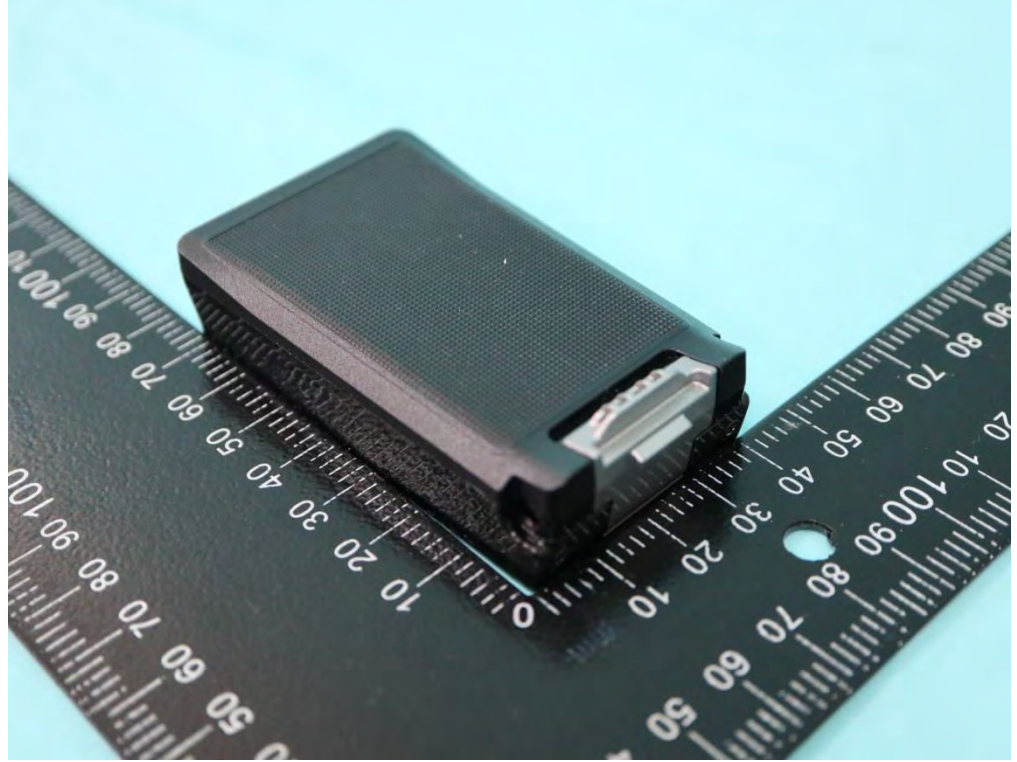

Wired(Pogo pin)
Functional
Pistol

WLC(wireless)
Functional
Pistol

Wired(Pogo pin)
Numeric
Pistol

WLC(wireless)
Numeric
Pistol

Wired(Pogo pin)
Alphanumeric
Pistol

**WLC(wireless)
Alphanumeric
Pistol**

Battery 1

Battery 2

USB Cable

AC Adapter

— THE END —