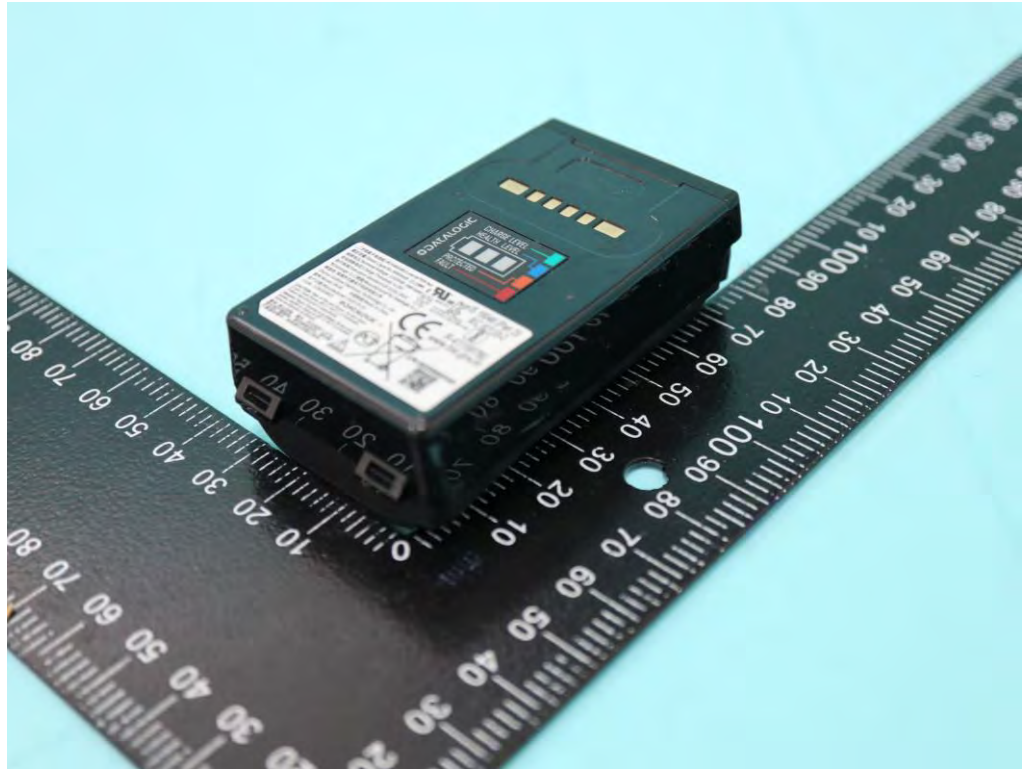

Wired(Pogo pin)
Functional
Pistol

WLC(wireless)
Functional
Pistol

Wired(Pogo pin)
Numeric
Pistol

WLC(wireless)
Numeric
Pistol

Wired(Pogo pin)
Alphanumeric
Pistol

**WLC(wireless)
Alphanumeric
Pistol**

Battery 1

Battery 2

USB Cable

AC Adapter

— THE END —