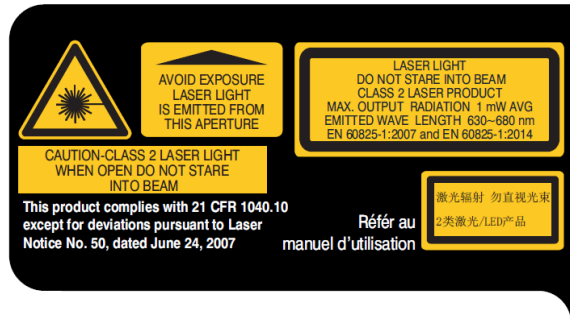

Model name: SKORPIO X5

FCC ID: U4GSX5WB

IC: 3862E-SX5WB

HVIN: SX5 WB HH WR

Laser warning label

(DE2x12K-YZ and DE2x12K-PQ Scan Engine)

(DE1011-XY-Z Scan Engine)

Regulatory label

FCC ID: U4GSX5WB
IC: 3862E-SX5WB
HVIN: SX5 WB HH WR

便携式数据终端 (移动式电脑)

MADE IN VIETNAM (越南制造)

Printed Data label

Markings label

Model name: SKORPIO X5

FCC ID: U4GSX5WB IC: 3862E-SX5WB HVIN: SX5 WB GUN WR

Laser warning label

(DE2x12K-YZ and DE2x12K-PQ Scan Engine)

(DE1011-XY-Z Scan Engine)

Regulatory label

FCC ID: U4GSX5WB 便携式数据终端 (移动式电脑)
IC: 3862E-SX5WB
HVIN: SX5 WB GUN WR

MADE IN VIETNAM (越南制造)

Printed Data label

Markings label

Model name: SKORPIO X5

FCC ID: U4GSX5WB IC: 3862E-SX5WB HVIN: HVIN: SX5 WB HH WLC

Laser warning label

(DE2x12K-YZ and DE2x12K-PQ Scan Engine)

(DE1011-XY-Z Scan Engine)

Regulatory label

FCC ID: U4GSX5WB
IC: 3862E-SX5WB
HVIN: SX5 WB HH WLC