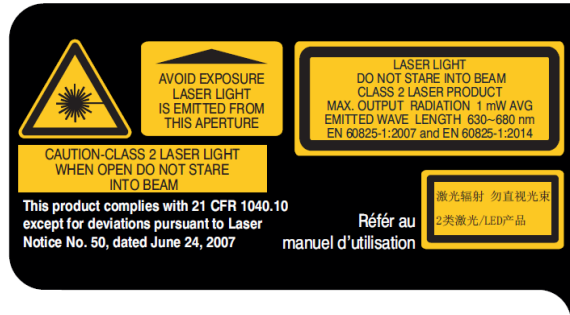

Model name: SKORPIO X5

FCC ID: U4GSX5WB

IC: 3862E-SX5WB

HVIN: SX5 WB HH WR

Laser warning label

(DE2x12K-YZ and DE2x12K-PQ Scan Engine)

(DE1011-XY-Z Scan Engine)

Regulatory label

Model name: SKORPIO X5

FCC ID: U4GSX5WB IC: 3862E-SX5WB HVIN: HVIN: SX5 WB HH WLC

Laser warning label

(DE2x12K-YZ and DE2x12K-PQ Scan Engine)

(DE1011-XY-Z Scan Engine)

Regulatory label

FCC ID: U4GSX5WB
IC: 3862E-SX5WB
HVIN: SX5 WB HH WLC

便携式数据终端 (移动式电脑)

MADE IN VIETNAM (越南制造)

Printed Data label

Markings label

Model name: SKORPIO X5

FCC ID: U4GSX5WB

IC: 3862E-SX5WB

HVIN: HVIN: SX5 WB GUN WLC

Laser warning label

(DE2x12K-YZ and DE2x12K-PQ Scan Engine)

(DE1011-XY-Z Scan Engine)

Regulatory label

FCC ID: U4GSX5WB

IC: 3862E-SX5WB

HVIN: SX5 WB GUN WLC

便携式数据终端 (移动式电脑)