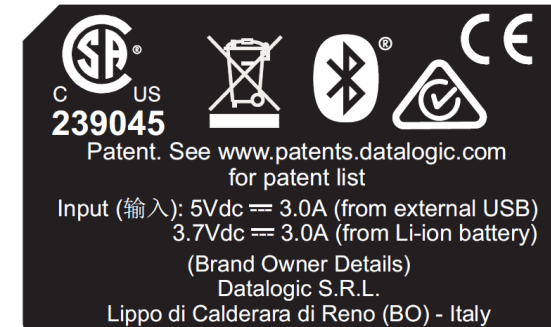

Model name: SKORPIO X5

FCC ID: U4GSX5WB

IC: 3862E-SX5WB

HVIN: SX5 WB HH WR

Laser warning label

(DE2x12K-YZ and DE2x12K-PQ Scan Engine)

(DE1011-XY-Z Scan Engine)

Regulatory label

FCC ID: U4GSX5WB
IC: 3862E-SX5WB
HVIN: SX5 WB HH WR

便携式数据终端 (移动式电脑)

MADE IN VIETNAM (越南制造)

Printed Data label

Markings label

Model name: SKORPIO X5

FCC ID: U4GSX5WB IC: 3862E-SX5WB HVIN: SX5 WB GUN WR

Laser warning label

(DE2x12K-YZ and DE2x12K-PQ Scan Engine)

(DE1011-XY-Z Scan Engine)

Regulatory label

FCC ID: U4GSX5WB 便携式数据终端 (移动式电脑)
IC: 3862E-SX5WB
HVIN: SX5 WB GUN WR

MADE IN VIETNAM (越南制造)

Printed Data label

Markings label

Model name: SKORPIO X5

FCC ID: U4GSX5WB IC: 3862E-SX5WB HVIN: HVIN: SX5 WB HH WLC

Laser warning label

(DE2x12K-YZ and DE2x12K-PQ Scan Engine)

(DE1011-XY-Z Scan Engine)

Regulatory label

FCC ID: U4GSX5WB
IC: 3862E-SX5WB
HVIN: SX5 WB HH WLC