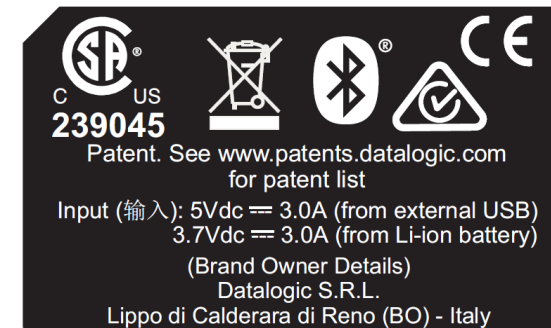

(DE2x12K-YZ and DE2x12K-PQ Scan Engine)

(DE1011-XY-Z Scan Engine)

Regulatory label

FCC ID: U4GSX5WB 便携式数据终端 (移动式电脑)
IC: 3862E-SX5WB
HVIN: SX5 WB GUN WR

MADE IN VIETNAM (越南制造)

Printed Data label

Markings label

Model name: SKORPIO X5

FCC ID: U4GSX5WB IC: 3862E-SX5WB HVIN: HVIN: SX5 WB HH WLC

Laser warning label

(DE2x12K-YZ and DE2x12K-PQ Scan Engine)

(DE1011-XY-Z Scan Engine)

Regulatory label

FCC ID: U4GSX5WB
IC: 3862E-SX5WB
HVIN: SX5 WB HH WLC

便携式数据终端 (移动式电脑)

MADE IN VIETNAM (越南制造)

Printed Data label

Markings label

Model name: SKORPIO X5

FCC ID: U4GSX5WB

IC: 3862E-SX5WB

HVIN: HVIN: SX5 WB GUN WLC

Laser warning label

(DE2x12K-YZ and DE2x12K-PQ Scan Engine)

(DE1011-XY-Z Scan Engine)

Regulatory label

FCC ID: U4GSX5WB

IC: 3862E-SX5WB

HVIN: SX5 WB GUN WLC

便携式数据终端 (移动式电脑)