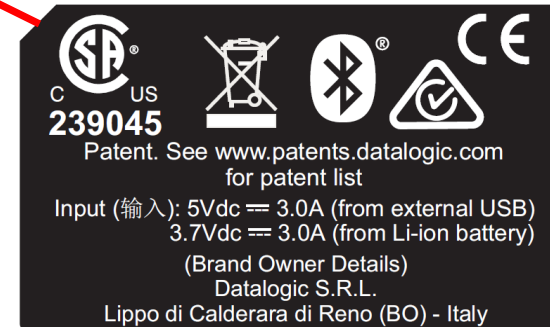

Model name: SKORPIO X5

FCC ID: U4GSX5WB

IC: 3862E-SX5WB

HVIN: SX5 WB HH WR

Laser warning label

(DE2x12K-YZ and DE2x12K-PQ Scan Engine)

(DE1011-XY-Z Scan Engine)

Regulatory label

FCC ID: U4GSX5WB
IC: 3862E-SX5WB
HVIN: SX5 WB HH WR

便携式数据终端 (移动式电脑)

MADE IN VIETNAM (越南制造)

Printed Data label

Markings label

Model name: SKORPIO X5

FCC ID: U4GSX5WB IC: 3862E-SX5WB HVIN: SX5 WB GUN WR

Laser warning label

(DE2x12K-YZ and DE2x12K-PQ Scan Engine)

(DE1011-XY-Z Scan Engine)

Regulatory label

FCC ID: U4GSX5WB 便携式数据终端 (移动式电脑)
IC: 3862E-SX5WB
HVIN: SX5 WB GUN WR

MADE IN VIETNAM (越南制造)

Printed Data label

Markings label

Model name: SKORPIO X5

FCC ID: U4GSX5WB IC: 3862E-SX5WB HVIN: HVIN: SX5 WB HH WLC

Laser warning label

(DE2x12K-YZ and DE2x12K-PQ Scan Engine)

(DE1011-XY-Z Scan Engine)

Regulatory label

FCC ID: U4GSX5WB
IC: 3862E-SX5WB
HVIN: SX5 WB HH WLC