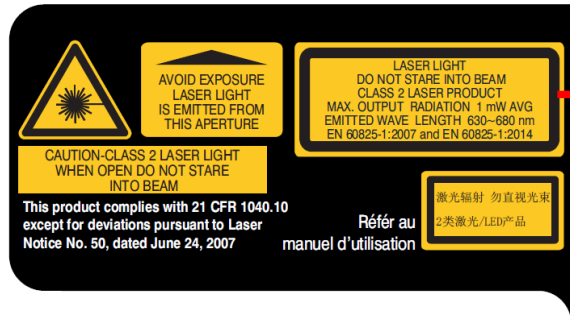

Model name: SKORPIO X5

FCC ID: U4GSX5WB

IC: 3862E-SX5WB

HVIN: SX5 WB HH WR

Laser warning label

(DE2x12K-YZ and DE2x12K-PQ Scan Engine)

(DE1011-XY-Z Scan Engine)

Regulatory label

FCC ID: U4GSX5WB
IC: 3862E-SX5WB
HVIN: SX5 WB HH WR

便携式数据终端 (移动式电脑)

MADE IN VIETNAM (越南制造)

Printed Data label

Markings label

Model name: SKORPIO X5

FCC ID: U4GSX5WB IC: 3862E-SX5WB HVIN: SX5 WB GUN WR

Laser warning label

(DE2x12K-YZ and DE2x12K-PQ Scan Engine)

(DE1011-XY-Z Scan Engine)

Regulatory label

FCC ID: U4GSX5WB 便携式数据终端 (移动式电脑)
IC: 3862E-SX5WB
HVIN: SX5 WB GUN WR

MADE IN VIETNAM (越南制造)

Printed Data label

Markings label

Model name: SKORPIO X5

FCC ID: U4GSX5WB IC: 3862E-SX5WB HVIN: HVIN: SX5 WB HH WLC

Laser warning label

(DE2x12K-YZ and DE2x12K-PQ Scan Engine)

(DE1011-XY-Z Scan Engine)

Regulatory label

FCC ID: U4GSX5WB
IC: 3862E-SX5WB
HVIN: SX5 WB HH WLC