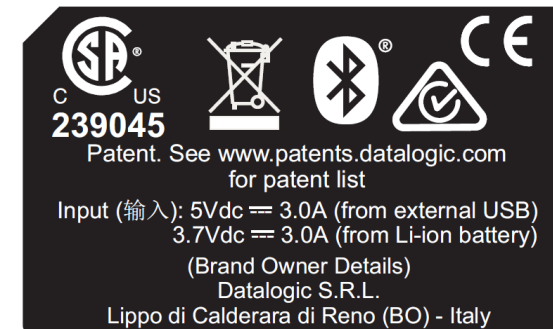

Model name: SKORPIO X5

FCC ID: U4GSX5WB IC: 3862E-SX5WB HVIN: SX5 WB HH WR

Laser warning label

(DE2x12K-YZ and DE2x12K-PQ Scan Engine)

(DE1011-XY-Z Scan Engine)

Regulatory label

FCC ID: U4GSX5WB
IC: 3862E-SX5WB
HVIN: SX5 WB HH WR

(DE1011-XY-Z Scan Engine)

Regulatory label

FCC ID: U4GSX5WB 便携式数据终端 (移动式电脑)
IC: 3862E-SX5WB
HVIN: SX5 WB GUN WR

MADE IN VIETNAM (越南制造)

Printed Data label

Markings label

Model name: SKORPIO X5

FCC ID: U4GSX5WB IC: 3862E-SX5WB HVIN: HVIN: SX5 WB HH WLC

Laser warning label

(DE2x12K-YZ and DE2x12K-PQ Scan Engine)

(DE1011-XY-Z Scan Engine)

Regulatory label

FCC ID: U4GSX5WB
IC: 3862E-SX5WB
HVIN: SX5 WB HH WLC

便携式数据终端 (移动式电脑)

MADE IN VIETNAM (越南制造)

Printed Data label

Markings label

Model name: SKORPIO X5

FCC ID: U4GSX5WB

IC: 3862E-SX5WB

HVIN: HVIN: SX5 WB GUN WLC

Laser warning label

(DE2x12K-YZ and DE2x12K-PQ Scan Engine)

(DE1011-XY-Z Scan Engine)