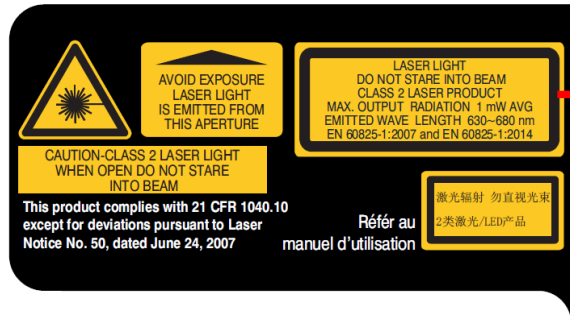

Model name: SKORPIO X5

FCC ID: U4GSX5WB IC: 3862E-SX5WB HVIN: SX5 WB HH WR

Laser warning label

(DE2x12K-YZ and DE2x12K-PQ Scan Engine)

(DE1011-XY-Z Scan Engine)

Regulatory label

FCC ID: U4GSX5WB
IC: 3862E-SX5WB
HVIN: SX5 WB HH WR

便携式数据终端 (移动式电脑)

MADE IN VIETNAM (越南制造)

Printed Data label

Markings label

Model name: SKORPIO X5

FCC ID: U4GSX5WB IC: 3862E-SX5WB HVIN: SX5 WB GUN WR

Laser warning label

(DE2x12K-YZ and DE2x12K-PQ Scan Engine)

(DE1011-XY-Z Scan Engine)

Regulatory label

FCC ID: U4GSX5WB 便携式数据终端 (移动式电脑)
IC: 3862E-SX5WB
HVIN: SX5 WB GUN WR

MADE IN VIETNAM (越南制造)

Printed Data label

Markings label

Model name: SKORPIO X5

FCC ID: U4GSX5WB IC: 3862E-SX5WB HVIN: HVIN: SX5 WB HH WLC

Laser warning label

(DE2x12K-YZ and DE2x12K-PQ Scan Engine)

(DE1011-XY-Z Scan Engine)

Regulatory label

FCC ID: U4GSX5WB
IC: 3862E-SX5WB
HVIN: SX5 WB HH WLC

便携式数据终端 (移动式电脑)

MADE IN VIETNAM (越南制造)

Printed Data label