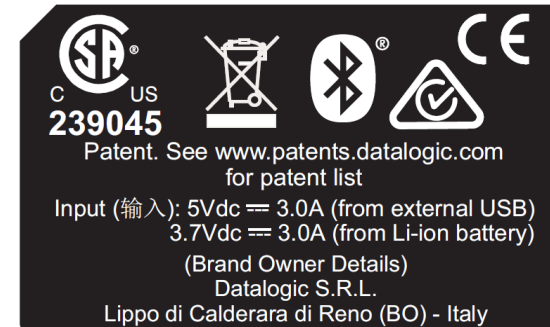

Model name: SKORPIO X5

FCC ID: U4GSX5WB IC: 3862E-SX5WB HVIN: SX5 WB HH WR

Laser warning label

(DE2x12K-YZ and DE2x12K-PQ Scan Engine)

(DE1011-XY-Z Scan Engine)

Regulatory label

FCC ID: U4GSX5WB
IC: 3862E-SX5WB
HVIN: SX5 WB HH WR

便携式数据终端 (移动式电脑)

MADE IN VIETNAM (越南制造)

Printed Data label

Markings label

Model name: SKORPIO X5

FCC ID: U4GSX5WB IC: 3862E-SX5WB HVIN: SX5 WB GUN WR

Laser warning label

(DE2x12K-YZ and DE2x12K-PQ Scan Engine)

(DE1011-XY-Z Scan Engine)

Regulatory label

FCC ID: U4GSX5WB 便携式数据终端 (移动式电脑)
IC: 3862E-SX5WB
HVIN: SX5 WB GUN WR

MADE IN VIETNAM (越南制造)

Printed Data label

Markings label

Model name: SKORPIO X5

FCC ID: U4GSX5WB IC: 3862E-SX5WB HVIN: HVIN: SX5 WB HH WLC

Laser warning label

(DE2x12K-YZ and DE2x12K-PQ Scan Engine)

(DE1011-XY-Z Scan Engine)

Regulatory label

FCC ID: U4GSX5WB
IC: 3862E-SX5WB
HVIN: SX5 WB HH WLC

便携式数据终端 (移动式电脑)

MADE IN VIETNAM (越南制造)

Printed Data label