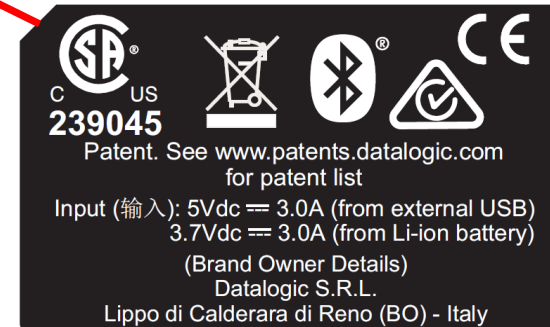

便携式数据终端 (移动式电脑)

MADE IN VIETNAM (越南制造)

Printed Data label

Markings label

Model name: SKORPIO X5

FCC ID: U4GSX5WB IC: 3862E-SX5WB HVIN: SX5 WB GUN WR

Laser warning label

(DE2x12K-YZ and DE2x12K-PQ Scan Engine)

(DE1011-XY-Z Scan Engine)

Regulatory label

FCC ID: U4GSX5WB 便携式数据终端 (移动式电脑)
IC: 3862E-SX5WB
HVIN: SX5 WB GUN WR

MADE IN VIETNAM (越南制造)

Printed Data label

Markings label

Model name: SKORPIO X5

FCC ID: U4GSX5WB IC: 3862E-SX5WB HVIN: HVIN: SX5 WB HH WLC

Laser warning label

(DE2x12K-YZ and DE2x12K-PQ Scan Engine)

(DE1011-XY-Z Scan Engine)

Regulatory label

FCC ID: U4GSX5WB
IC: 3862E-SX5WB
HVIN: SX5 WB HH WLC

便携式数据终端 (移动式电脑)

MADE IN VIETNAM (越南制造)

Printed Data label

Markings label

Model name: SKORPIO X5

FCC ID: U4GSX5WB

IC: 3862E-SX5WB

HVIN: HVIN: SX5 WB GUN WLC

Laser warning label

(DE2x12K-YZ and DE2x12K-PQ Scan Engine)

(DE1011-XY-Z Scan Engine)