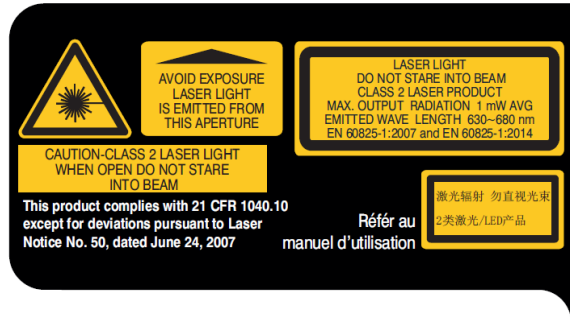

Model name: SKORPIO X5

FCC ID: U4GSX5WB IC: 3862E-SX5WB HVIN: SX5 WB HH WR

Laser warning label

(DE2x12K-YZ and DE2x12K-PQ Scan Engine)

(DE1011-XY-Z Scan Engine)

Regulatory label

FCC ID: U4GSX5WB
IC: 3862E-SX5WB
HVIN: SX5 WB HH WR

便携式数据终端 (移动式电脑)

MADE IN VIETNAM (越南制造)

Printed Data label

Markings label

Model name: SKORPIO X5

FCC ID: U4GSX5WB IC: 3862E-SX5WB HVIN: SX5 WB GUN WR

Laser warning label

(DE2x12K-YZ and DE2x12K-PQ Scan Engine)

(DE1011-XY-Z Scan Engine)

Regulatory label

FCC ID: U4GSX5WB 便携式数据终端 (移动式电脑)
IC: 3862E-SX5WB
HVIN: SX5 WB GUN WR

MADE IN VIETNAM (越南制造)

Printed Data label

Markings label

Model name: SKORPIO X5

FCC ID: U4GSX5WB IC: 3862E-SX5WB HVIN: HVIN: SX5 WB HH WLC

Laser warning label

(DE2x12K-YZ and DE2x12K-PQ Scan Engine)

(DE1011-XY-Z Scan Engine)

Regulatory label

FCC ID: U4GSX5WB
IC: 3862E-SX5WB
HVIN: SX5 WB HH WLC

便携式数据终端 (移动式电脑)

MADE IN VIETNAM (越南制造)

Printed Data label