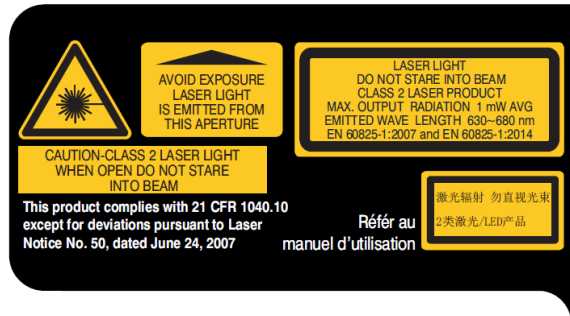

Model name: SKORPIO X5

FCC ID: U4GSX5WB IC: 3862E-SX5WB HVIN: SX5 WB HH WR

Laser warning label

(DE2x12K-YZ and DE2x12K-PQ Scan Engine)

(DE1011-XY-Z Scan Engine)

Regulatory label

FCC ID: U4GSX5WB
IC: 3862E-SX5WB
HVIN: SX5 WB HH WR

便携式数据终端 (移动式电脑)

MADE IN VIETNAM (越南制造)

Printed Data label

Markings label

Model name: SKORPIO X5

FCC ID: U4GSX5WB IC: 3862E-SX5WB HVIN: SX5 WB GUN WR

Laser warning label

(DE2x12K-YZ and DE2x12K-PQ Scan Engine)

(DE1011-XY-Z Scan Engine)

Regulatory label

FCC ID: U4GSX5WB 便携式数据终端 (移动式电脑)
IC: 3862E-SX5WB
HVIN: SX5 WB GUN WR

MADE IN VIETNAM (越南制造)

Printed Data label

Markings label

Model name: SKORPIO X5

FCC ID: U4GSX5WB IC: 3862E-SX5WB HVIN: HVIN: SX5 WB HH WLC

Laser warning label

(DE2x12K-YZ and DE2x12K-PQ Scan Engine)

(DE1011-XY-Z Scan Engine)

Regulatory label

FCC ID: U4GSX5WB
IC: 3862E-SX5WB
HVIN: SX5 WB HH WLC

便携式数据终端 (移动式电脑)

MADE IN VIETNAM (越南制造)

Printed Data label