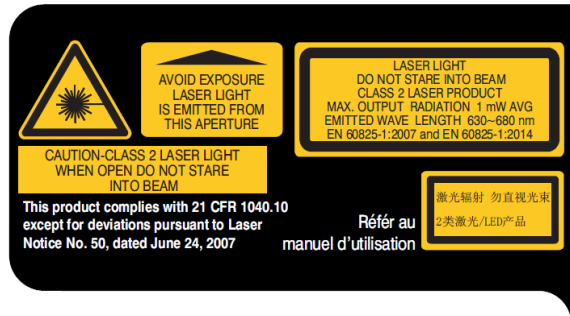

Model name: SKORPIO X5

FCC ID: U4GSX5WB IC: 3862E-SX5WB HVIN: SX5 WB HH WR

Laser warning label

(DE2x12K-YZ and DE2x12K-PQ Scan Engine)

(DE1011-XY-Z Scan Engine)

Regulatory label

FCC ID: U4GSX5WB
IC: 3862E-SX5WB
HVIN: SX5 WB HH WR

便携式数据终端 (移动式电脑)

MADE IN VIETNAM (越南制造)

Printed Data label

Markings label

Model name: SKORPIO X5

FCC ID: U4GSX5WB IC: 3862E-SX5WB HVIN: SX5 WB GUN WR

Laser warning label

(DE2x12K-YZ and DE2x12K-PQ Scan Engine)

Laser warning label

(DE2x12K-YZ and DE2x12K-PQ Scan Engine)

(DE1011-XY-Z Scan Engine)

Regulatory label

FCC ID: U4GSX5WB
IC: 3862E-SX5WB
HVIN: SX5 WB HH WLC

便携式数据终端 (移动式电脑)

MADE IN VIETNAM (越南制造)

Printed Data label

Markings label

Model name: SKORPIO X5

FCC ID: U4GSX5WB

IC: 3862E-SX5WB

HVIN: HVIN: SX5 WB GUN WLC

Laser warning label

(DE2x12K-YZ and DE2x12K-PQ Scan Engine)

(DE1011-XY-Z Scan Engine)