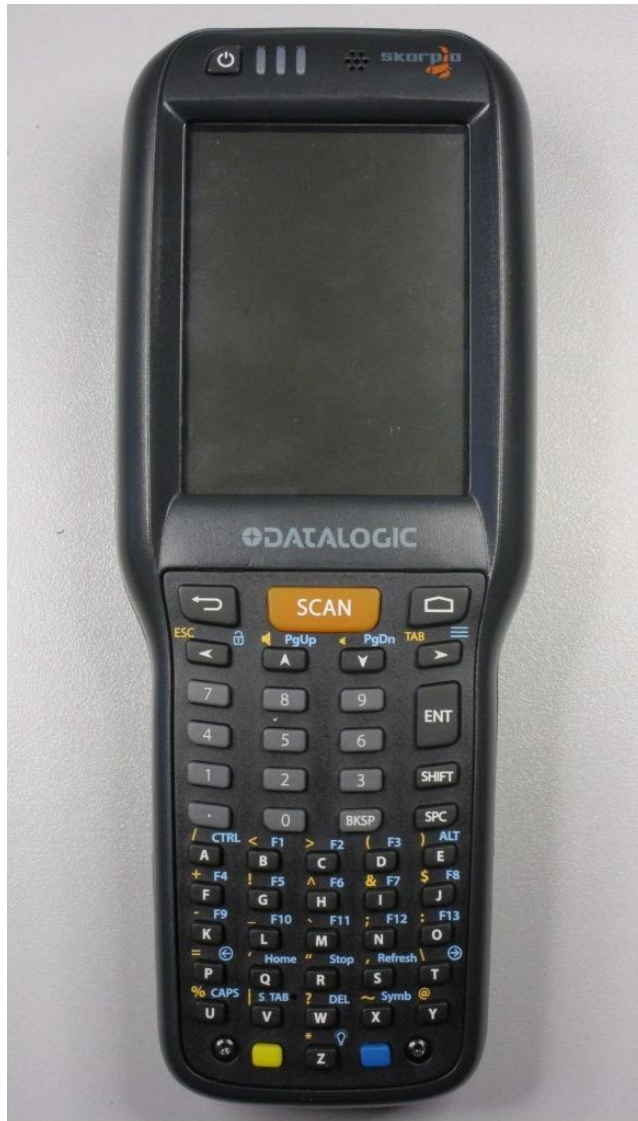

External Photos

Model: SKORPIO X4
FCC ID: U4GSX4WB
IC: 3862E-SX4WB

Front View (Full-Alphanumeric)

Front View (Alphanumeric)

Front View (Numeric)

Hand Held variants

Rear View
(with BT-0015 Standard Capacity Battery)

Rear View
(with BT-0016 High Capacity Battery)

Rear View
(with Handstrap)

Rear View
(with Clip Belt and Clip Pivot)

(with BT-0015 Standard Capacity Battery)

(with BT-0016 High Capacity Battery)

Left Side View

(with BT-0015 Standard Capacity Battery)

(with BT-0016 High Capacity Battery)

Right Side View

(with BT-0015 Standard Capacity Battery)

(with BT-0016 High Capacity Battery)

Bottom View

Top View

Pistol Grip variants