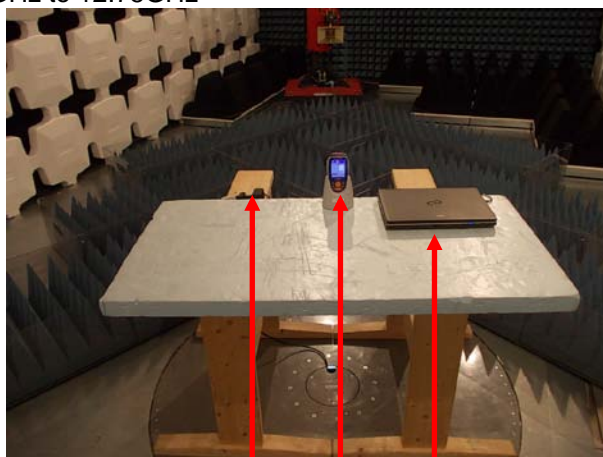

Foto dei Setup di Prova / Pictures of the tests setupRadiated Emissions, Section 15.109

Measure from 30MHz to 1GHz

Measure from 1GHz to 12.75GHz

AC/DC
Converte EUT PC

Conducted emissions test setup

Conducted Emissions, Section 15.107