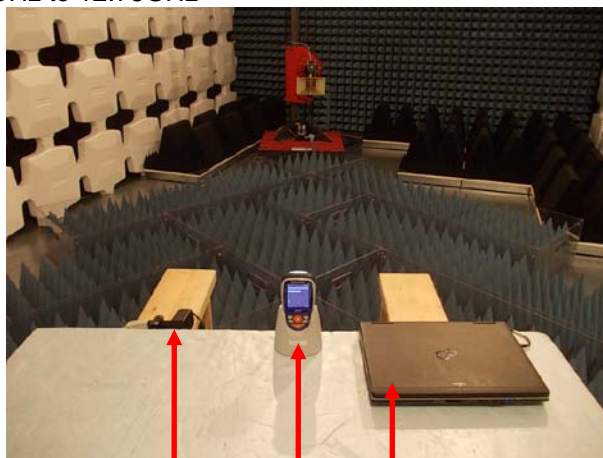

Foto dei Setup di Prova / Pictures of the tests setup

Radiated Emissions, Section 15.109

Measure from 30MHz to 1GHz

Measure from 1GHz to 12.75GHz

AC/DC
Converte

EUT

PC

Conducted emissions test setup