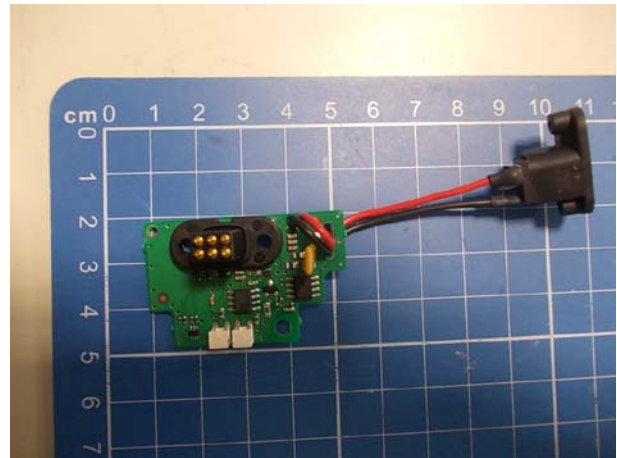

## Fotografie dei campioni provati / EUT detail pictures

JOYA SINGLE SLOT DOCK and JOYA X2 External view

Labels of JOYA X2 BASIC 00 C with DE2011 reader (EUT N° 15LA00101/03)

JOYA SINGLE SLOT DOCK Internal view and label (EUT N° 15LA00102/01)

### Switching Power Supply