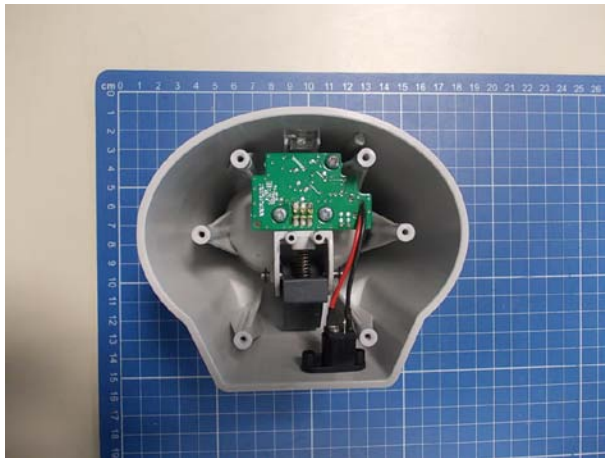

## Fotografie dei campioni provati / EUT detail pictures

JOYA SINGLE SLOT DOCK and JOYA X2 External view

Labels of JOYA X2 BASIC 00 C with DE2011 reader (EUT N° 15LA00101/03)

JOYA SINGLE SLOT DOCK Internal view and label (EUT N° 15LA00102/01)

### Switching Power Supply