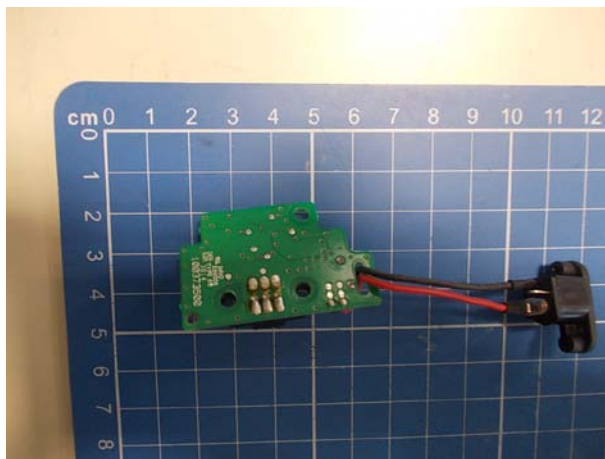

## Fotografie dei campioni provati / EUT detail pictures

JOYA SINGLE SLOT DOCK and JOYA X2 External view

Labels of JOYA X2 BASIC 00 C with DE2011 reader (EUT N° 15LA00101/03)

JOYA SINGLE SLOT DOCK Internal view and label (EUT N° 15LA00102/01)

### Switching Power Supply