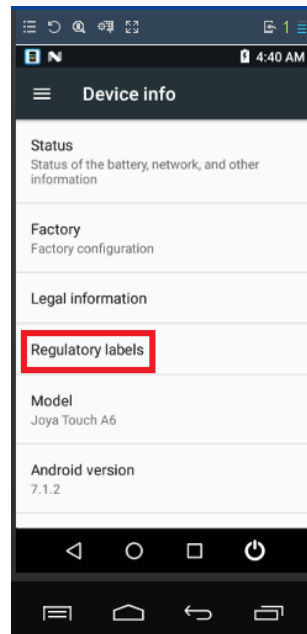

We would like to introduce the electronic label, in addition to the already existing label that reports the FCC ID and IC ID.

Requirements for electronic label:

- ✓ The electronic label will be the same as the already existing label that reports the FCC ID and IC ID.

- ✓ As for the currents label, there will be a specific label for JOYA TOUCH A6 GUN VARIANT and one label for JOYA TOUCH A6 HANDHELD VARIANT.
- ✓ the contents of the electronic label will be:
 - FCC ID
 - IC ID
 - HVIN
- ✓ The electronic label of the JOYA TOUCH A6 GUN VARIANT will be:

FCC ID: U4GJTAWB
IC: 3862E-JTAWB
HVIN: JTAWB GUN

- ✓ The electronic label of the JOYA TOUCH A6 HANDHELD VARIANT will be:

FCC ID: U4GJTAWB
IC: 3862E-JTAWB
HVIN: JTAWB HH

- ✓ The electronic label is enclosed in the firmware menu
- ✓ The electronic label can be only viewed by the user
- ✓ The electronic label is kept in a read-only memory location, and is not accessible to the user
- ✓ The electronic label can be displayed in three steps, in JOYA TOUCH A6 menu
 - Step 1: tap on *Settings* icon

- Step 2: tap on *Device info*

- Step 3: tap on *Regulatory labels*

- As a result, the Electronic label will be displayed

Figure 1: E-label GUN variant

Figure 2: E-label HANDHELD variant

Yours sincerely,

Ruggero Cacioppo
Product Quality Leader