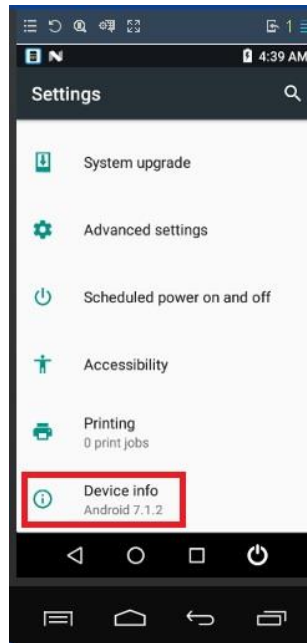

Electronic label introduction

Model name of the device: **JOYA TOUCH A6.**

Due to the facts that:

- ✓ The label reporting the FCC ID and IC ID is actually placed in the battery room.
The JOYA TOUCH A6 is actually packaged with the battery unmounted. During the battery mounting, the user opens the battery room, connects the battery and closes the battery room (with torx screws).
- ✓ Our will, for the future, is to package the JOYA TOUCH A6 with the battery mounted.
- ✓ The end user will not need to open the battery room so he will not necessary see the label reporting the FCC ID and IC ID

- ✓ As for the currents label, there will be a specific label for JOYA TOUCH A6 GUN VARIANT and one label for JOYA TOUCH A6 HANDHELD VARIANT.
- ✓ the contents of the electronic label will be:
 - FCC ID
 - IC ID
 - HVIN
- ✓ The electronic label of the JOYA TOUCH A6 GUN VARIANT will be:

FCC ID: U4GJTAWB
IC: 3862E-JTAWB
HVIN: JTAWB GUN

- ✓ The electronic label of the JOYA TOUCH A6 HANDHELD VARIANT will be:

FCC ID: U4GJTAWB
IC: 3862E-JTAWB
HVIN: JTAWB HH

- ✓ The electronic label is enclosed in the firmware menu
- ✓ The electronic label can be only viewed by the user
- ✓ The electronic label is kept in a read-only memory location, and is not accessible to the user
- ✓ The electronic label can be displayed in three steps, in JOYA TOUCH A6 menu
 - Step 1: tap on *Settings* icon

- Step 2: tap on *Device info*

- Step 3: tap on *Regulatory labels*

- As a result, the Electronic label will be displayed

Figure 1: E-label GUN variant

Figure 2: E-label HANDHELD variant

Yours sincerely,

Ruggero Cacioppo
Product Quality Leader