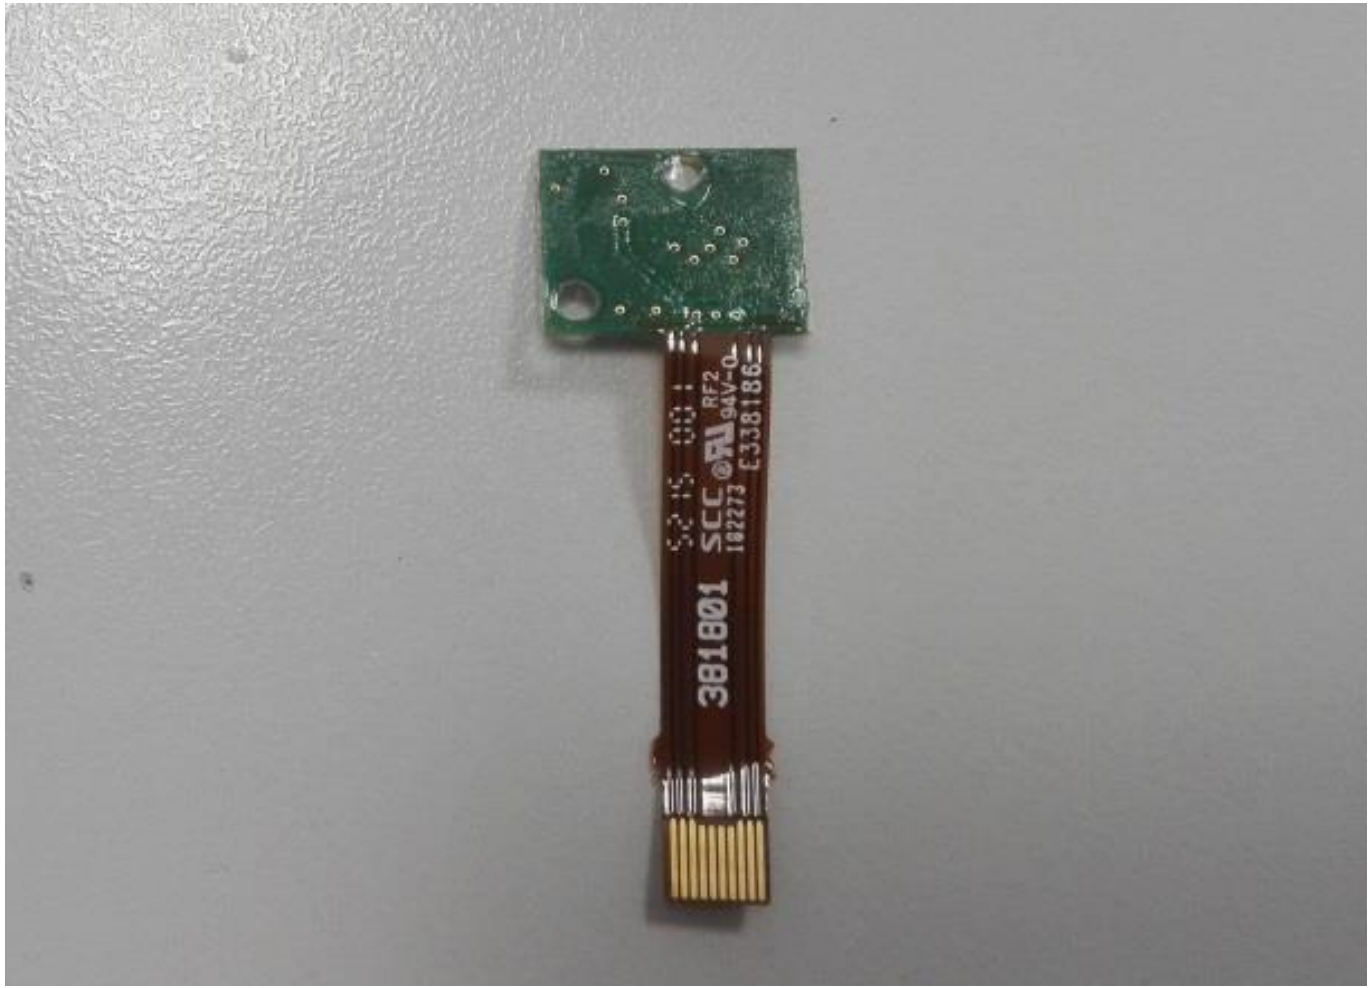

### JOYA TOUCH 3-SLOT CRADLE

FCC ID: U4GJNG3SD  
IC: 3862E-JNG3SD

Internal Overview

Upper housing with NFC Antennas

NFC Tx Antenna

NFC Tx Antenna

Internal Assembly

Internal Assembly

WPT Tx Coil

Solenoid support

LED Board

LED Board

Sensor Board

Sensor Board

Solenoid

Mainboard