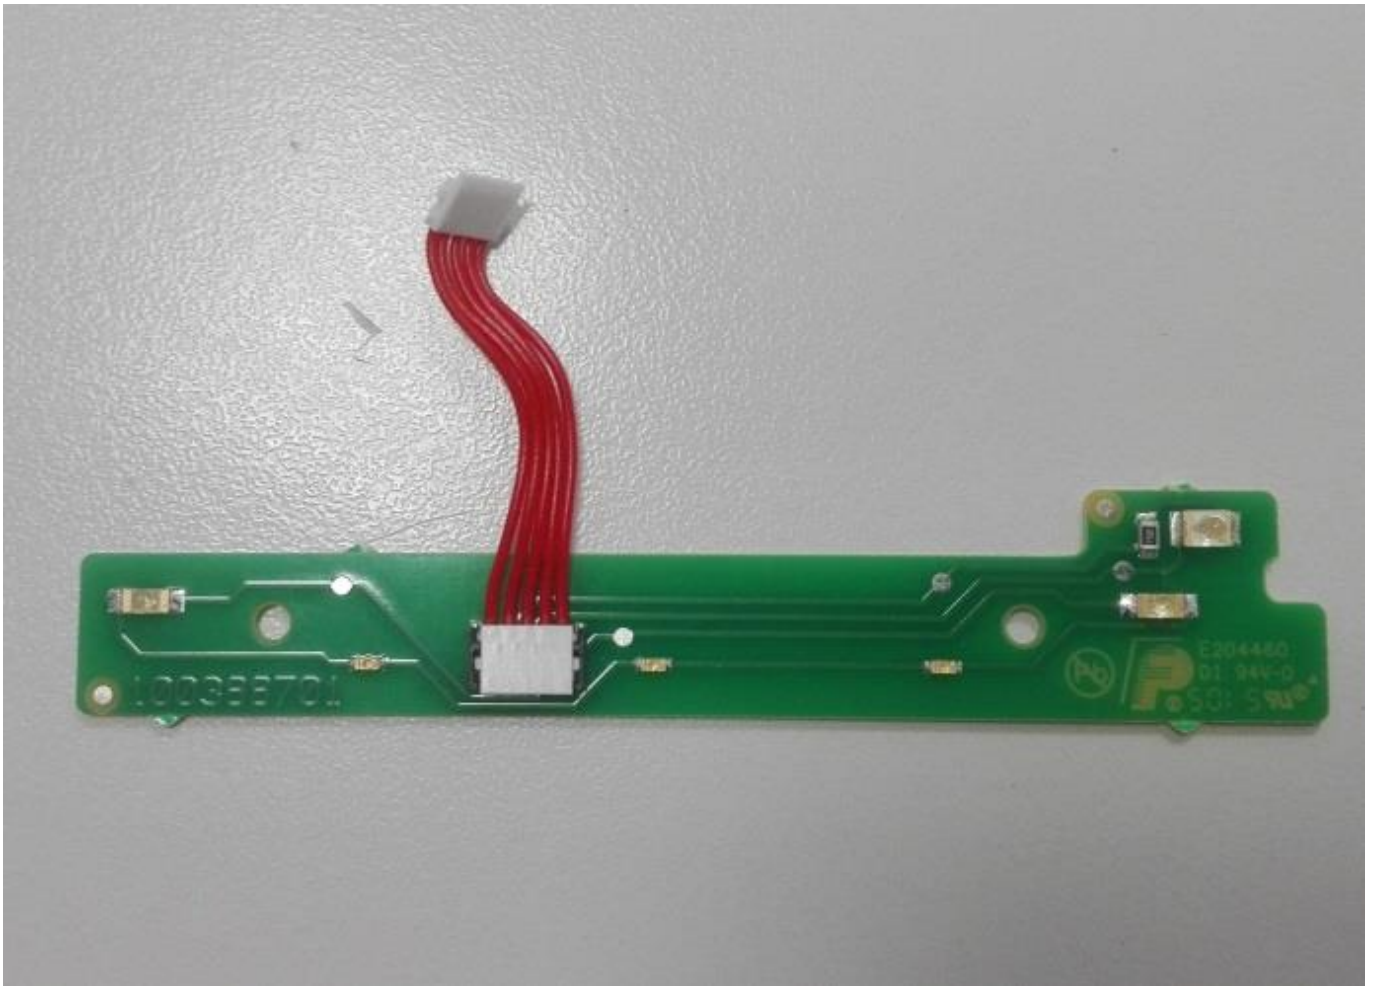

## Internal Photos

### JOYA TOUCH 3-SLOT CRADLE

FCC ID: U4GJNG3SD  
IC: 3862E-JNG3SD

Internal Overview

Upper housing with NFC Antennas

NFC Tx Antenna

NFC Tx Antenna

Internal Assembly

Internal Assembly

WPT Tx Coil

Solenoid support

LED Board

LED Board

Sensor Board

Sensor Board

Solenoid

Mainboard