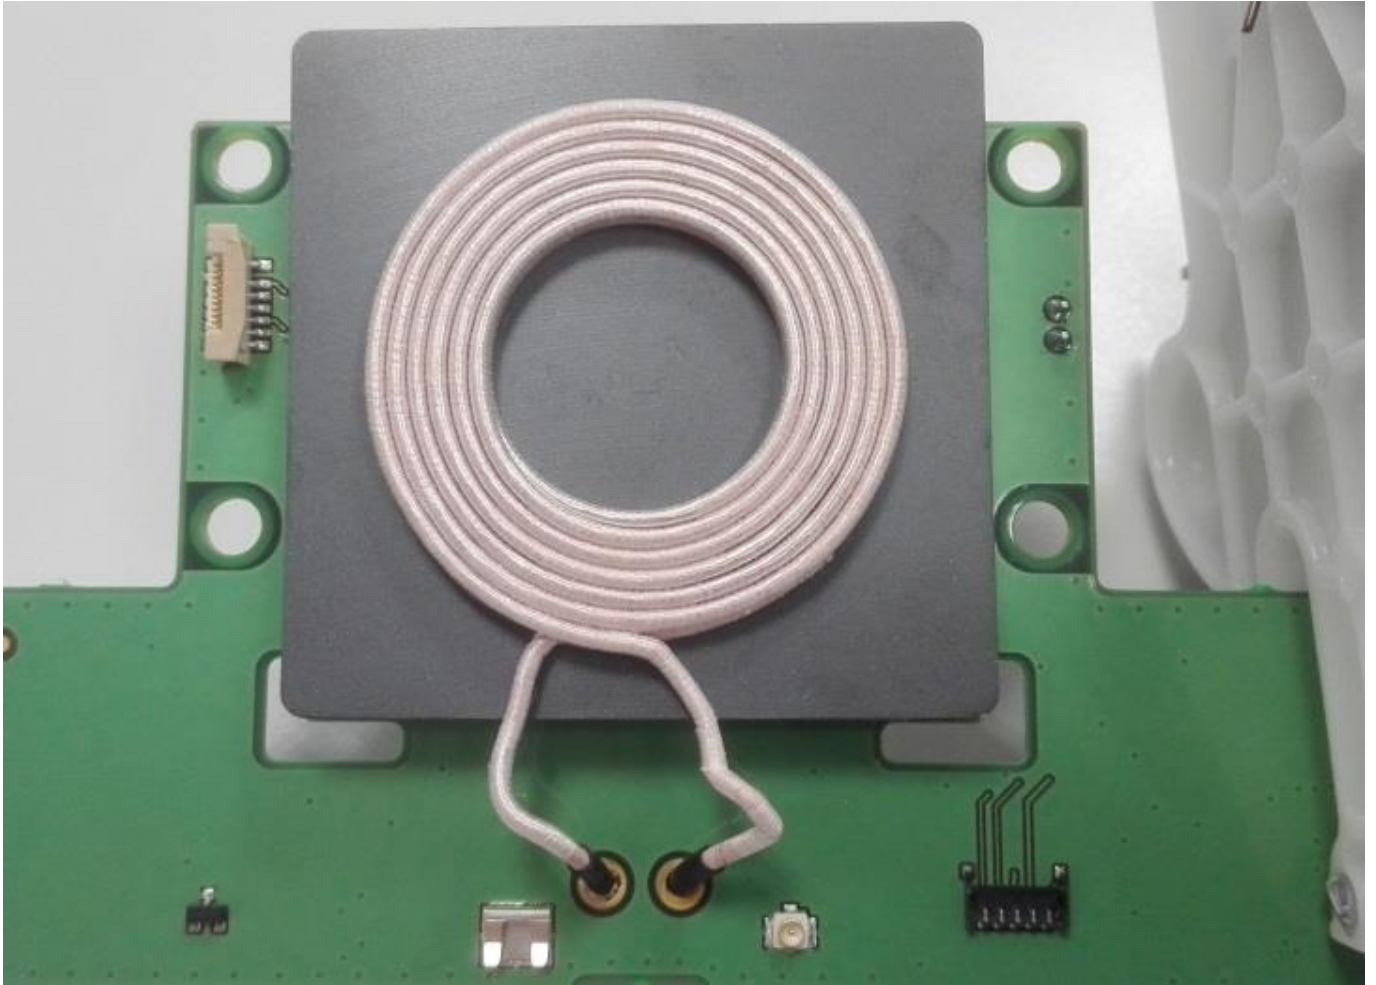

## Internal Photos

### JOYA TOUCH 3-SLOT CRADLE

FCC ID: U4GJNG3SD  
IC: 3862E-JNG3SD

Internal Overview

Upper housing with NFC Antennas

NFC Tx Antenna

NFC Tx Antenna

Internal Assembly

Internal Assembly