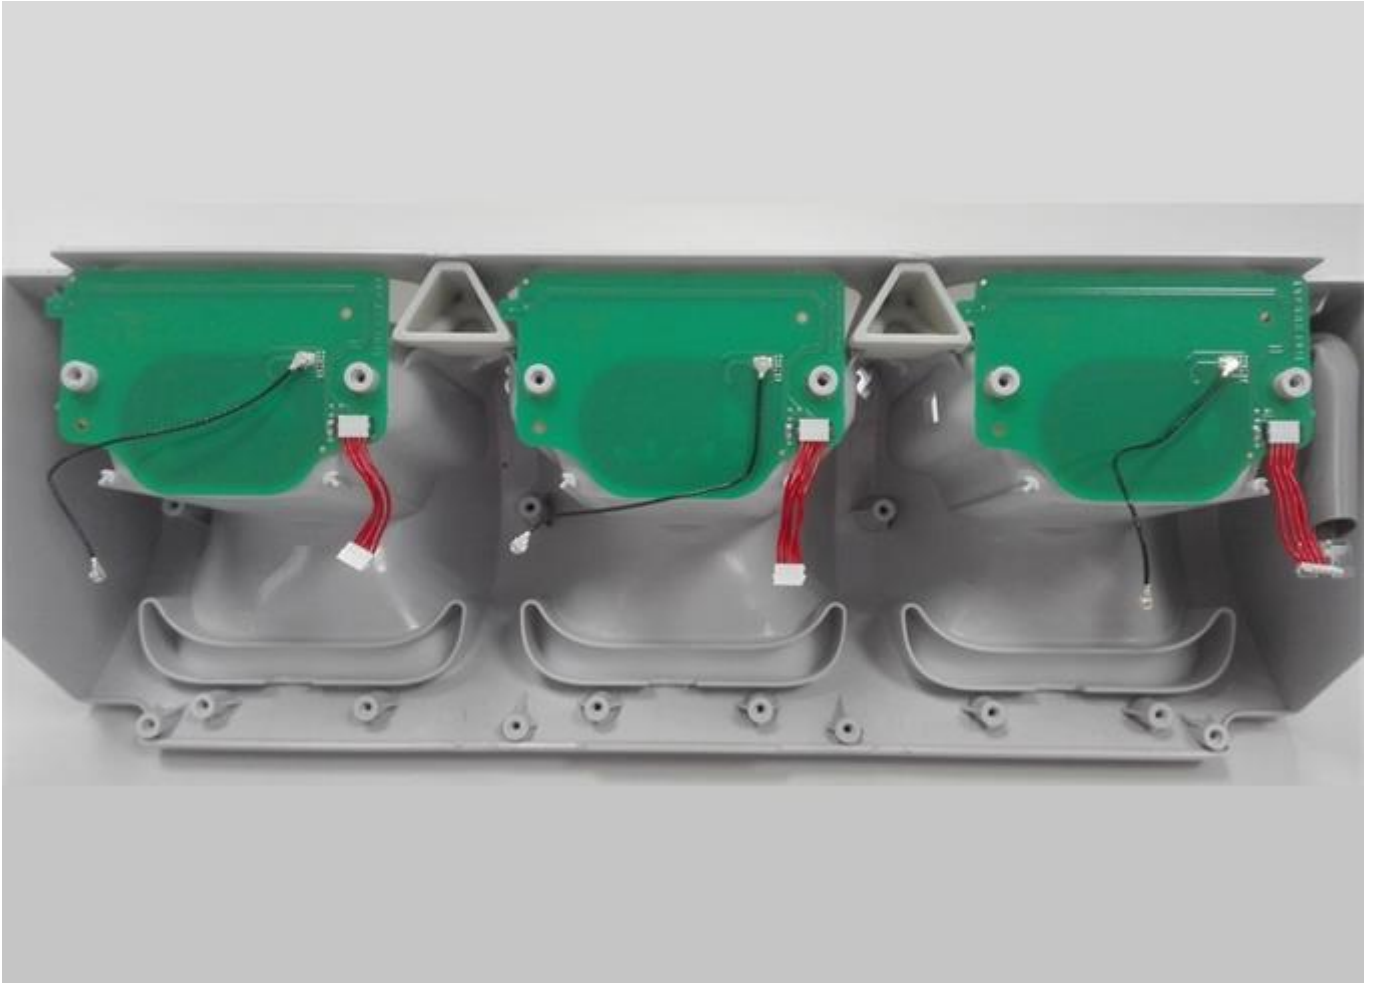

## Internal Photos

### JOYA TOUCH 3-SLOT CRADLE

FCC ID: U4GJNG3SD  
IC: 3862E-JNG3SD

Internal Overview

Upper housing with NFC Antennas

NFC Tx Antenna

NFC Tx Antenna

Internal Assembly

Internal Assembly