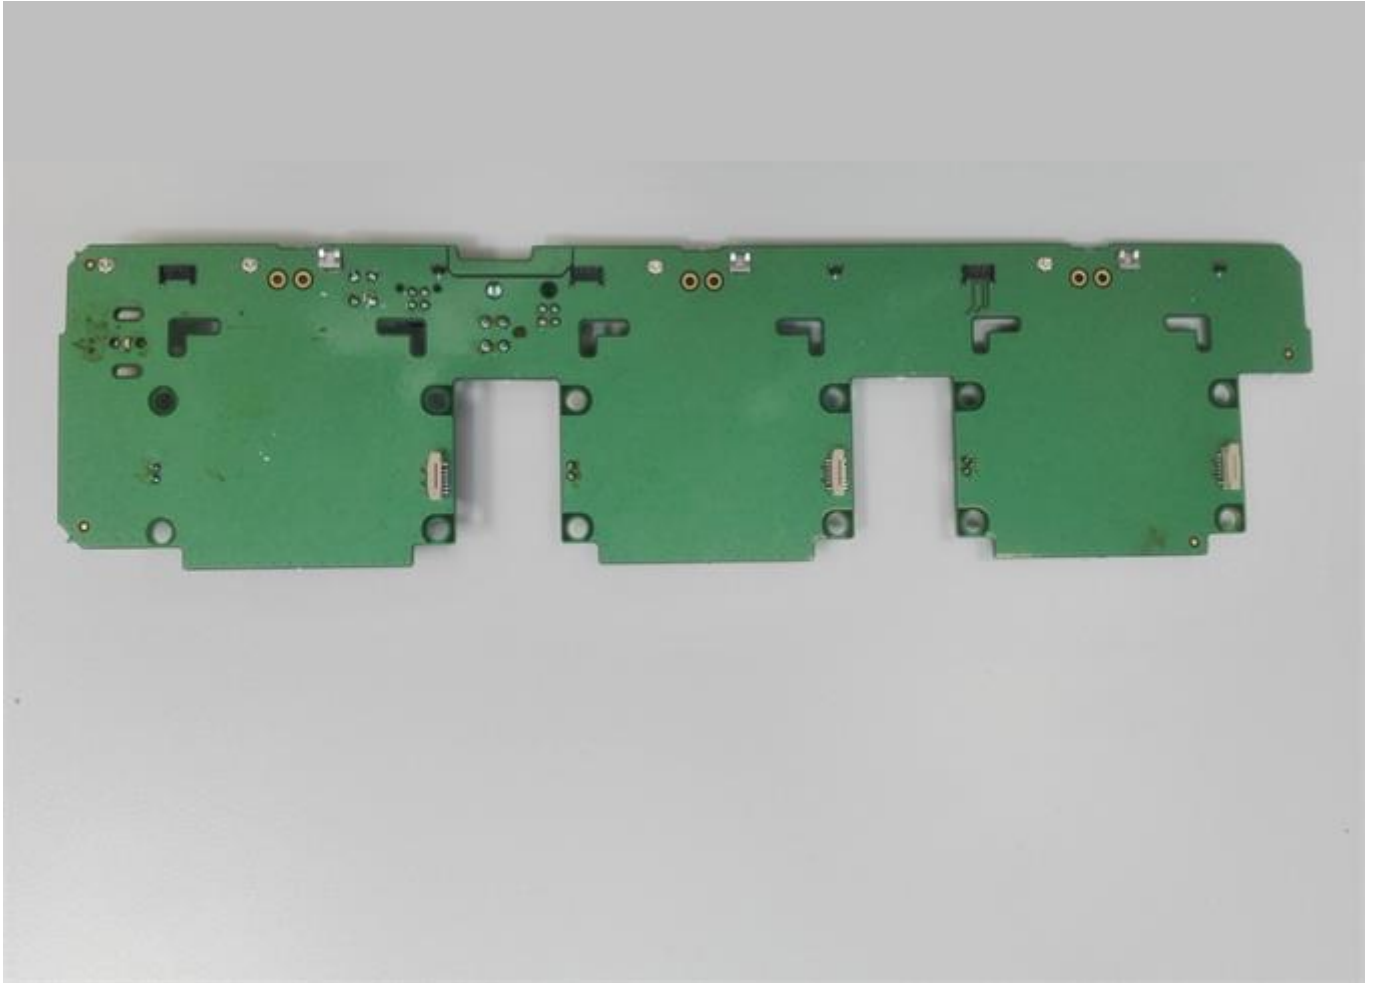

## Internal Photos

### JOYA TOUCH 3-SLOT CRADLE

FCC ID: U4GJNG3SD  
IC: 3862E-JNG3SD

Internal Overview

Upper housing with NFC Antennas

NFC Tx Antenna

NFC Tx Antenna

Internal Assembly

Internal Assembly

WPT Tx Coil

Solenoid support

LED Board

LED Board

Sensor Board

Sensor Board

Solenoid

Mainboard

Mainboard