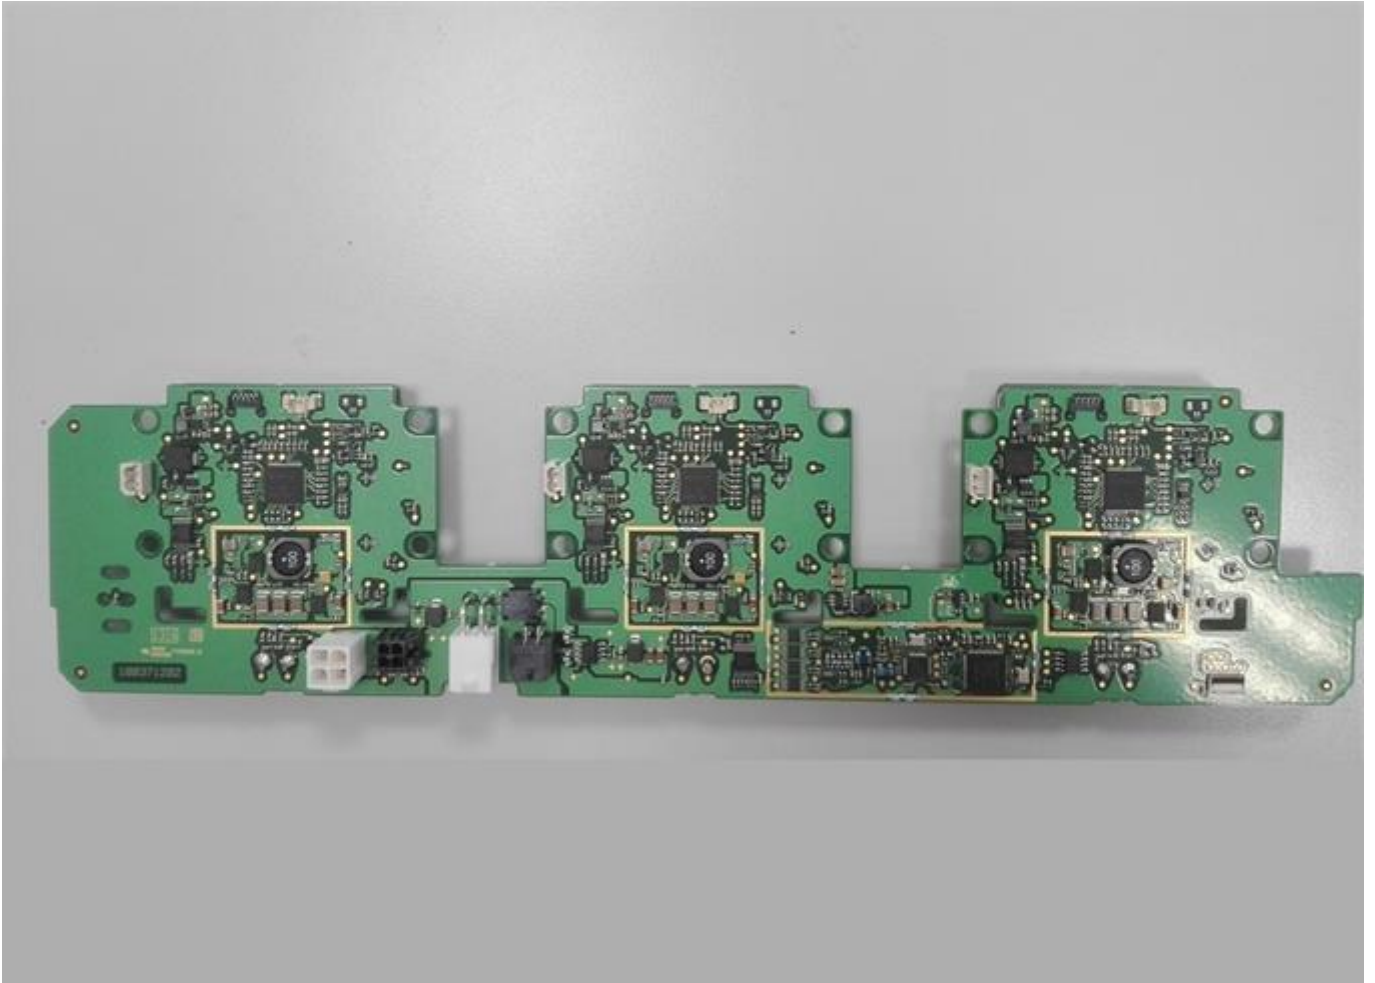

### JOYA TOUCH 3-SLOT CRADLE

FCC ID: U4GJNG3SD  
IC: 3862E-JNG3SD

Internal Overview

Upper housing with NFC Antennas

NFC Tx Antenna

NFC Tx Antenna

Internal Assembly

Internal Assembly

WPT Tx Coil

Solenoid support

LED Board

LED Board

Sensor Board

Sensor Board

Solenoid

Mainboard

Mainboard