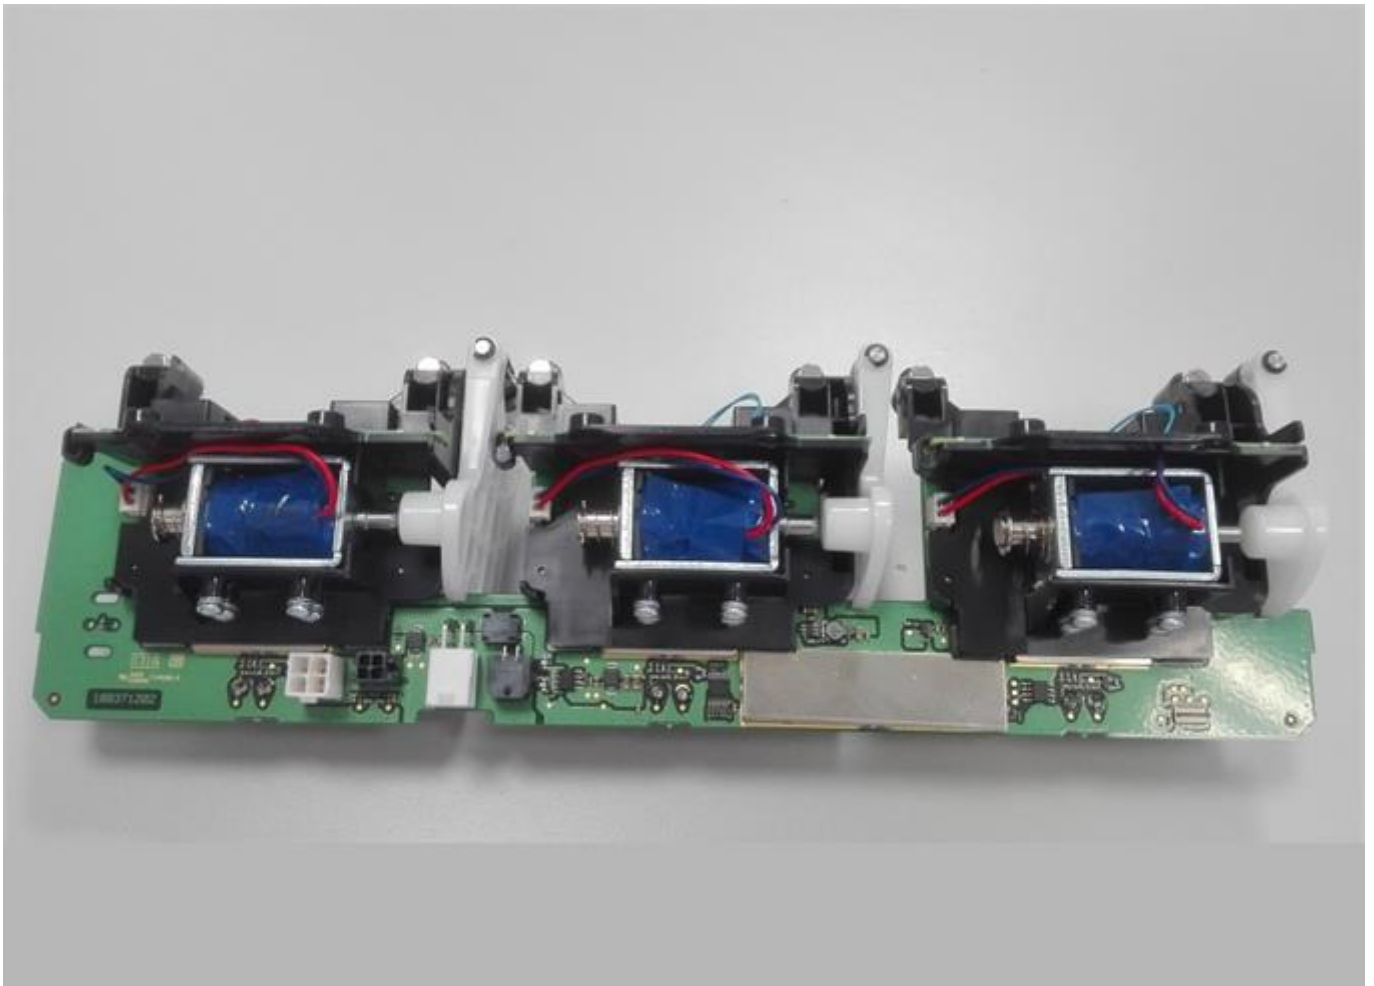

## Internal Photos

### JOYA TOUCH 3-SLOT CRADLE

FCC ID: U4GJNG3SD  
IC: 3862E-JNG3SD

Internal Overview

Upper housing with NFC Antennas

NFC Tx Antenna

NFC Tx Antenna

Internal Assembly

Internal Assembly

WPT Tx Coil

Solenoid support

LED Board

LED Board

Sensor Board

Sensor Board

Solenoid

Mainboard