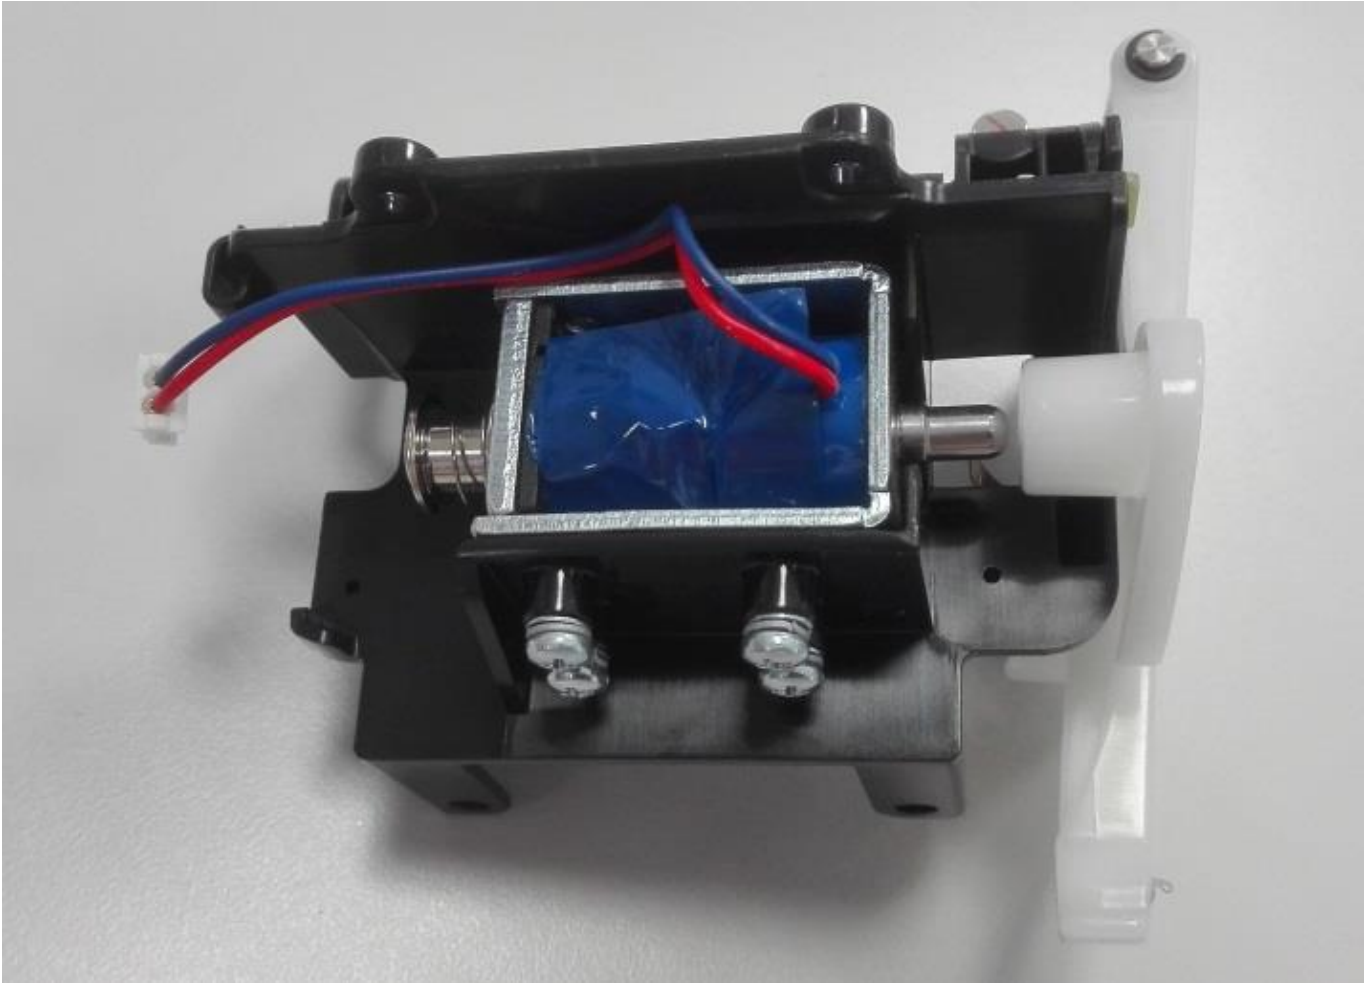

### JOYA TOUCH 3-SLOT CRADLE

FCC ID: U4GJNG3SD  
IC: 3862E-JNG3SD

Internal Overview

Upper housing with NFC Antennas

NFC Tx Antenna

NFC Tx Antenna

Internal Assembly

Internal Assembly

WPT Tx Coil

Solenoid support

LED Board

LED Board

Sensor Board

Sensor Board

Solenoid

Mainboard