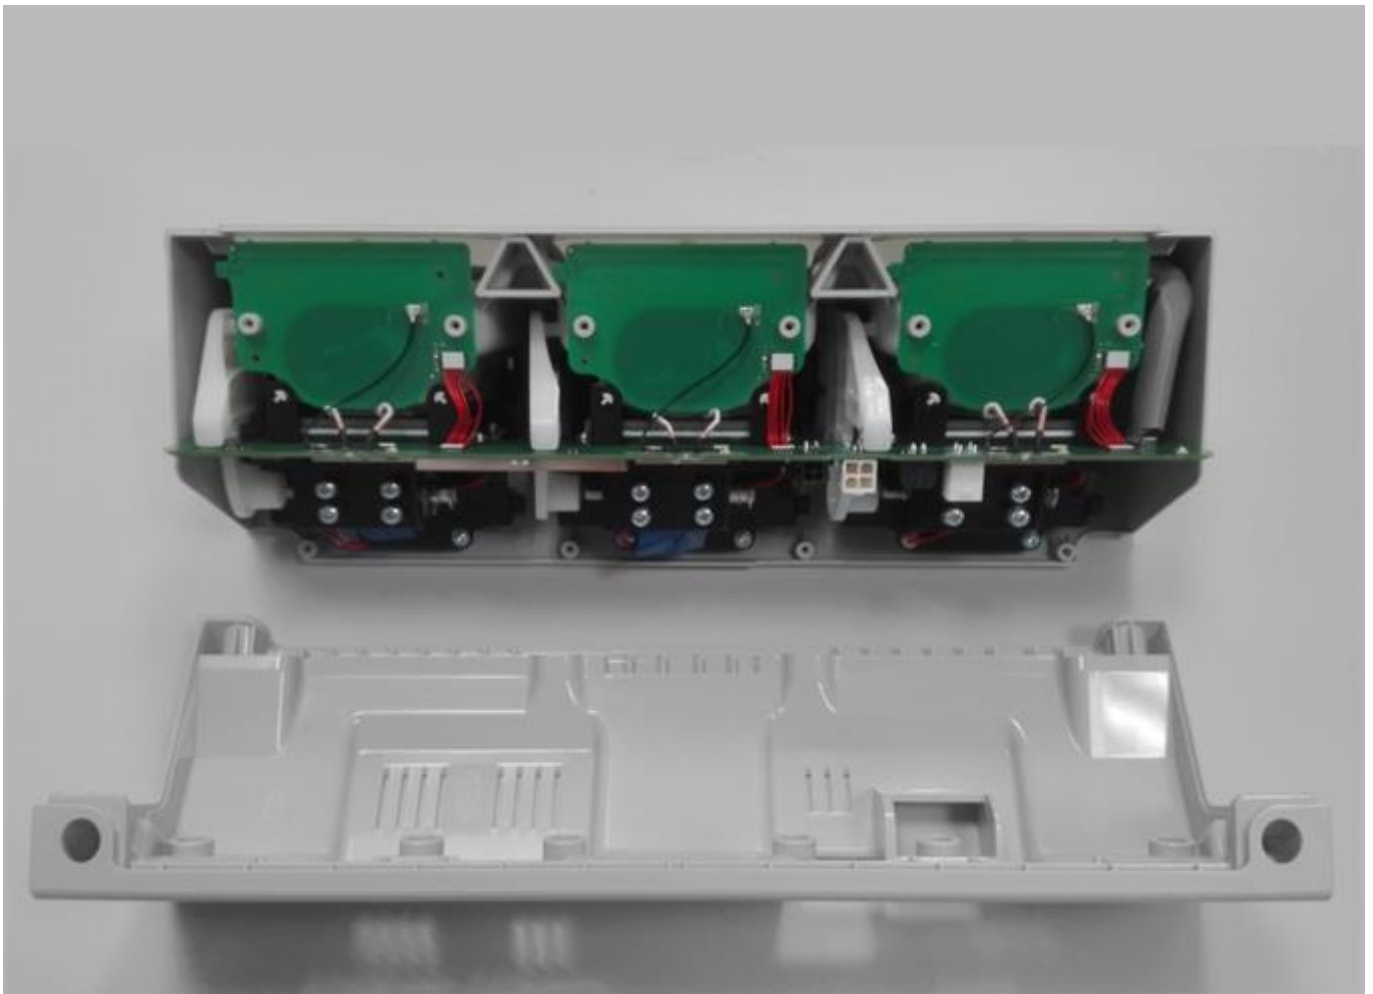

## Internal Photos

### JOYA TOUCH 3-SLOT CRADLE

FCC ID: U4GJNG3SD  
IC: 3862E-JNG3SD

Internal Overview

Upper housing with NFC Antennas

NFC Tx Antenna

NFC Tx Antenna

Internal Assembly

Internal Assembly

WPT Tx Coil

Solenoid support

LED Board

LED Board

Sensor Board

Sensor Board

Solenoid

Mainboard