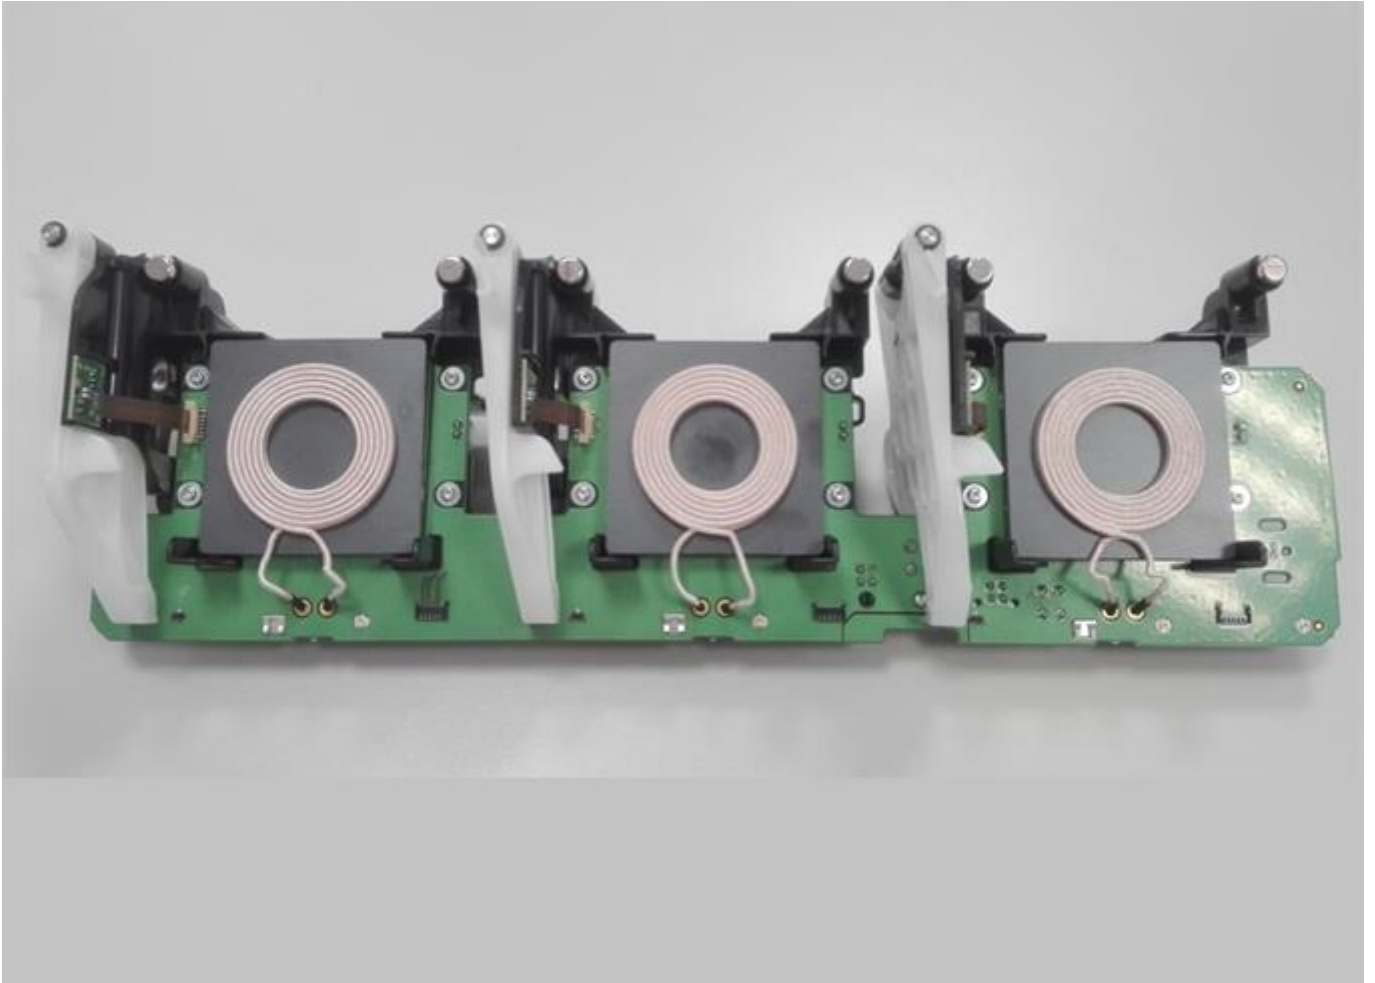

## Internal Photos

### JOYA TOUCH 3-SLOT CRADLE

FCC ID: U4GJNG3SD  
IC: 3862E-JNG3SD

Internal Overview

Upper housing with NFC Antennas

NFC Tx Antenna

NFC Tx Antenna

Internal Assembly

Internal Assembly

WPT Tx Coil

Solenoid support

LED Board

LED Board

Sensor Board

Sensor Board

Solenoid

Mainboard