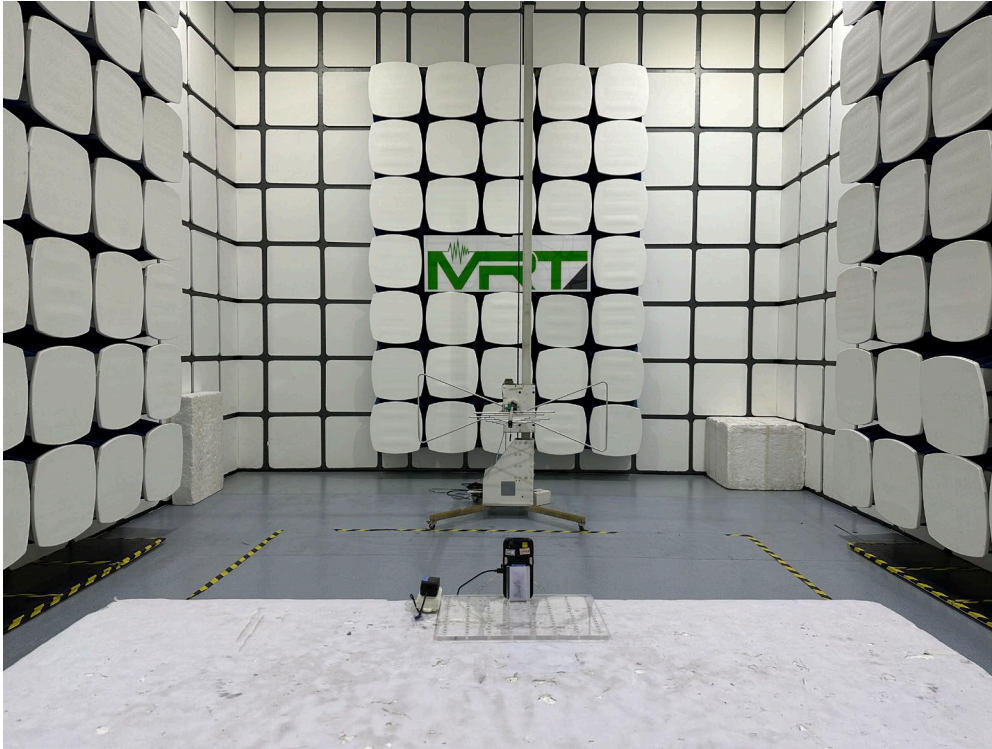

## RF Test Setup Photo

Description: Front View of Conducted Emission Test Setup for Power Port

Description: Back View of Conducted Emission Test Setup for Power Port

Description: Radiated Spurious Emission Test Setup for 9k ~ 30MHz  
(Wi-Fi/BT)

Description: Radiated Spurious Emission Test Setup for 30M ~ 1GHz  
(Wi-Fi/BT)

Description: Radiated Spurious Emission Test Setup for Above 1GHz  
(Wi-Fi/BT)

Description: Radiated Spurious Emission Test Setup for 9k ~ 30MHz  
(NFC)

Description: Radiated Spurious Emission Test Setup for 30M ~ 1GHz  
(NFC)

Description: Conducted Test Setup

Description: DFS Test Setup