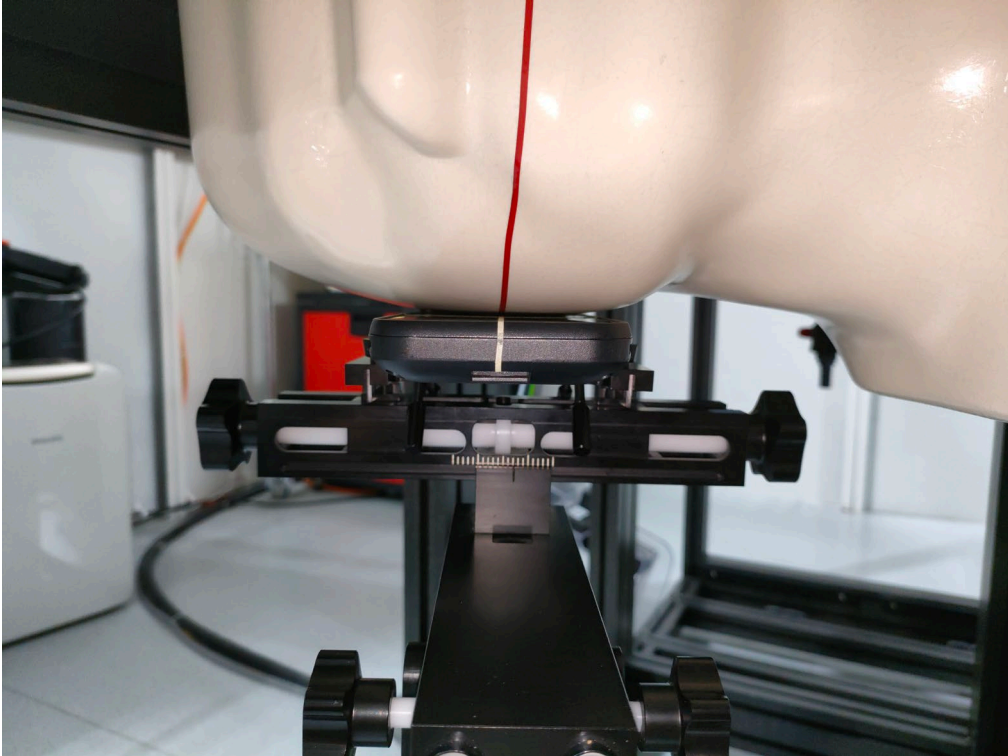

## RF Test Setup Photo

Description: Front View of Conducted Emission Test Setup for Power Port

Description: Back View of Conducted Emission Test Setup for Power Port

Description: Radiated Spurious Emission Test Setup for 9k ~ 30MHz  
(Wi-Fi/BT)

Description: Radiated Spurious Emission Test Setup for 30M ~ 1GHz  
(Wi-Fi/BT)

Description: Radiated Spurious Emission Test Setup for Above 1GHz  
(Wi-Fi/BT)

Description: Radiated Spurious Emission Test Setup for 9k ~ 30MHz  
(NFC)

Description: Radiated Spurious Emission Test Setup for 30M ~ 1GHz  
(NFC)

Description: Conducted Test Setup

Description: DFS Test Setup

## SAR Test Setup Photograph

Description: Head Left Cheek Position with 0mm gap

Description: Body Right Position with 10mm gap

Description: Extremity Right Position with 0mm gap