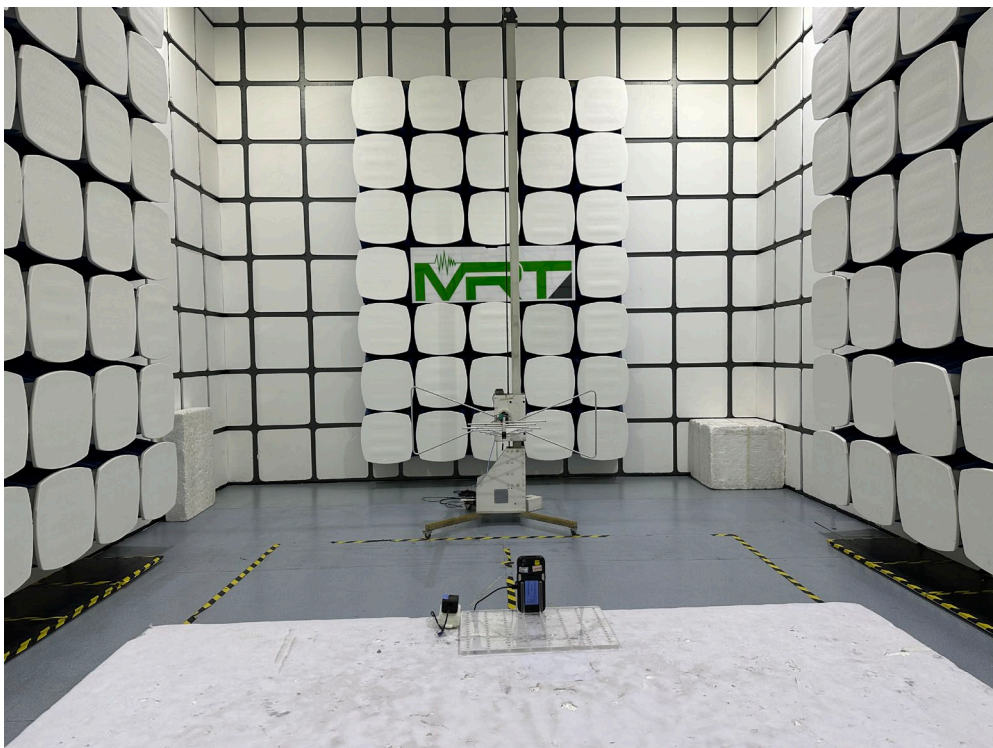

## RF Test Setup Photo

Description: Front View of Conducted Emission Test Setup for Power Port

Description: Back View of Conducted Emission Test Setup for Power Port

Description: Radiated Spurious Emission Test Setup for 9k ~ 30MHz  
(Wi-Fi/BT)

Description: Radiated Spurious Emission Test Setup for 30M ~ 1GHz  
(Wi-Fi/BT)

Description: Radiated Spurious Emission Test Setup for Above 1GHz  
(Wi-Fi/BT)

Description: Radiated Spurious Emission Test Setup for 9k ~ 30MHz  
(NFC)

Description: Radiated Spurious Emission Test Setup for 30M ~ 1GHz  
(NFC)

Description: Conducted Test Setup

Description: DFS Test Setup