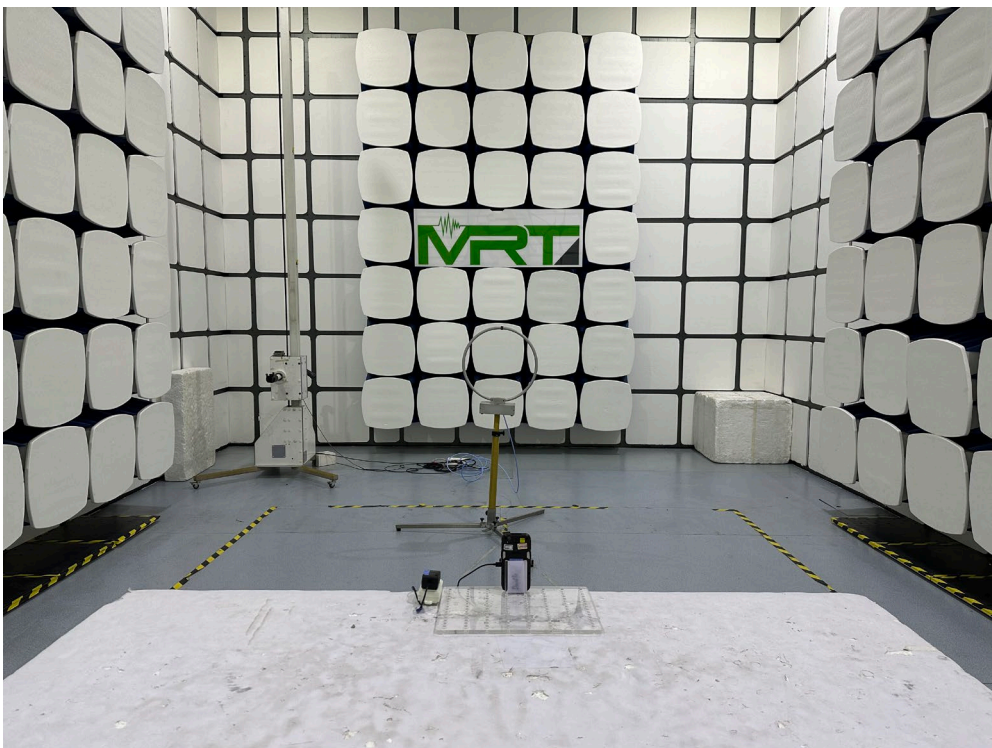

## RF Test Setup Photo

Description: Front View of Conducted Emission Test Setup for Power Port

Description: Back View of Conducted Emission Test Setup for Power Port

Description: Radiated Spurious Emission Test Setup for 9k ~ 30MHz  
(Wi-Fi/BT)

Description: Radiated Spurious Emission Test Setup for 30M ~ 1GHz  
(Wi-Fi/BT)

Description: Radiated Spurious Emission Test Setup for Above 1GHz  
(Wi-Fi/BT)

Description: Radiated Spurious Emission Test Setup for 9k ~ 30MHz  
(NFC)

Description: Radiated Spurious Emission Test Setup for 30M ~ 1GHz  
(NFC)

Description: Conducted Test Setup

Description: DFS Test Setup