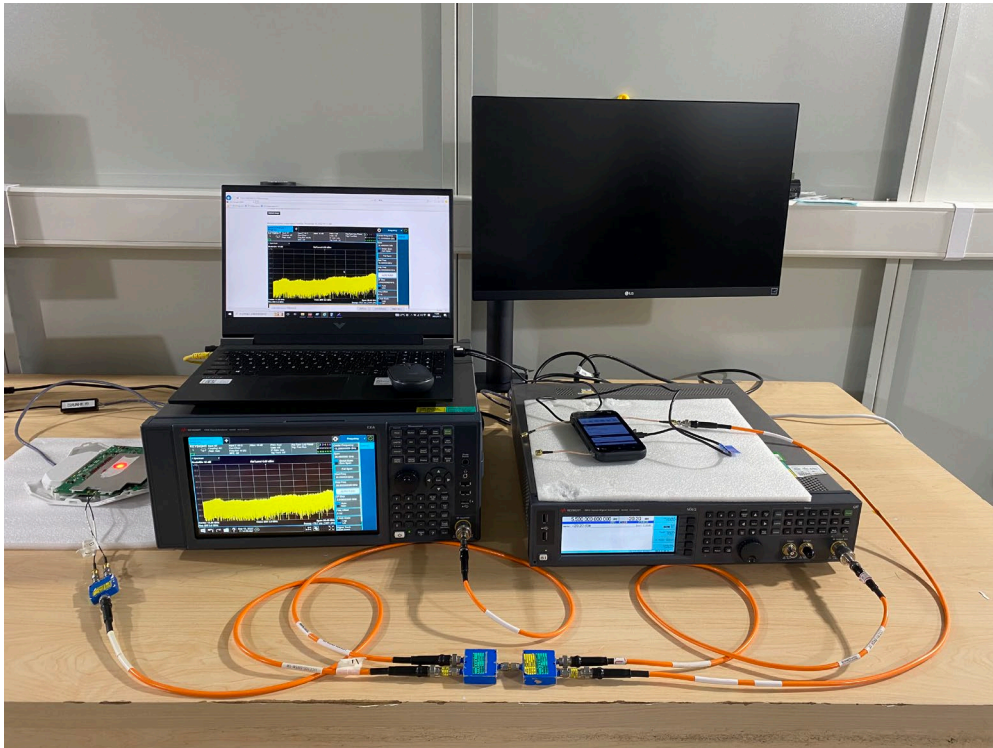

## RF Test Setup Photo

Description: Front View of Conducted Emission Test Setup for Power Port

Description: Back View of Conducted Emission Test Setup for Power Port

Description: Radiated Spurious Emission Test Setup for 9k ~ 30MHz  
(Wi-Fi/BT)

Description: Radiated Spurious Emission Test Setup for 30M ~ 1GHz  
(Wi-Fi/BT)

Description: Radiated Spurious Emission Test Setup for Above 1GHz  
(Wi-Fi/BT)

Description: Radiated Spurious Emission Test Setup for 9k ~ 30MHz  
(NFC)

Description: Radiated Spurious Emission Test Setup for 30M ~ 1GHz  
(NFC)

Description: Conducted Test Setup

Description: DFS Test Setup

## SAR Test Setup Photograph

Description: Head Left Cheek Position with 0mm gap

Description: Body Right Position with 10mm gap

Description: Extremity Right Position with 0mm gap