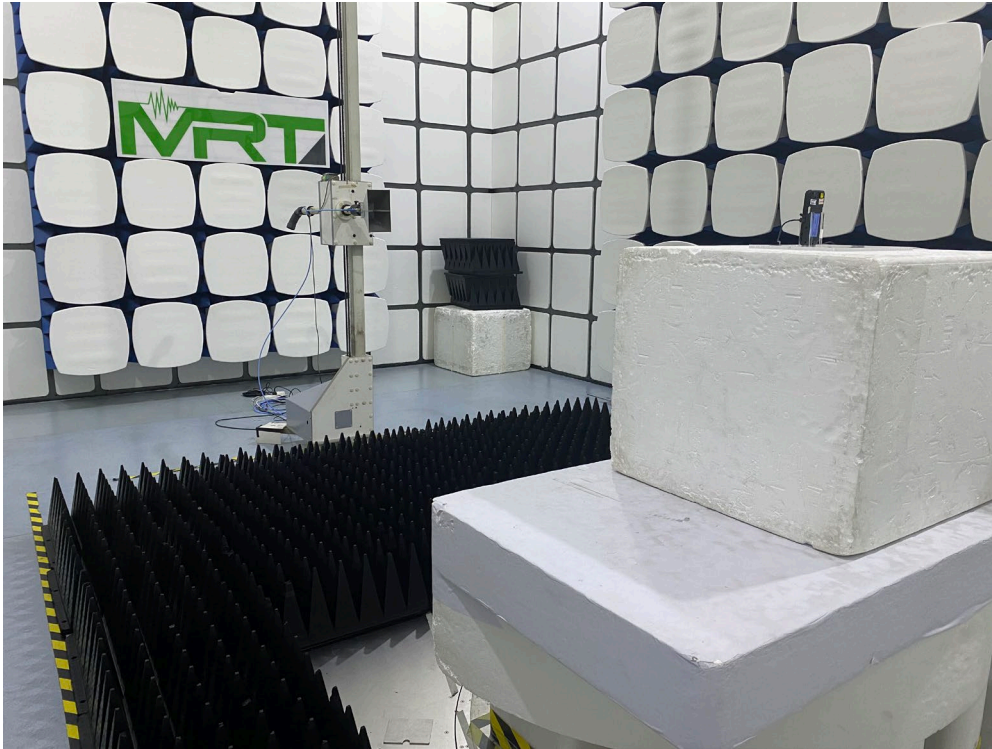

## RF Test Setup Photo

Description: Front View of Conducted Emission Test Setup for Power Port

Description: Back View of Conducted Emission Test Setup for Power Port

Description: Radiated Spurious Emission Test Setup for 9k ~ 30MHz  
(Wi-Fi/BT)

Description: Radiated Spurious Emission Test Setup for 30M ~ 1GHz  
(Wi-Fi/BT)

Description: Radiated Spurious Emission Test Setup for Above 1GHz  
(Wi-Fi/BT)

Description: Radiated Spurious Emission Test Setup for 9k ~ 30MHz  
(NFC)

Description: Radiated Spurious Emission Test Setup for 30M ~ 1GHz  
(NFC)

Description: Conducted Test Setup

Description: DFS Test Setup