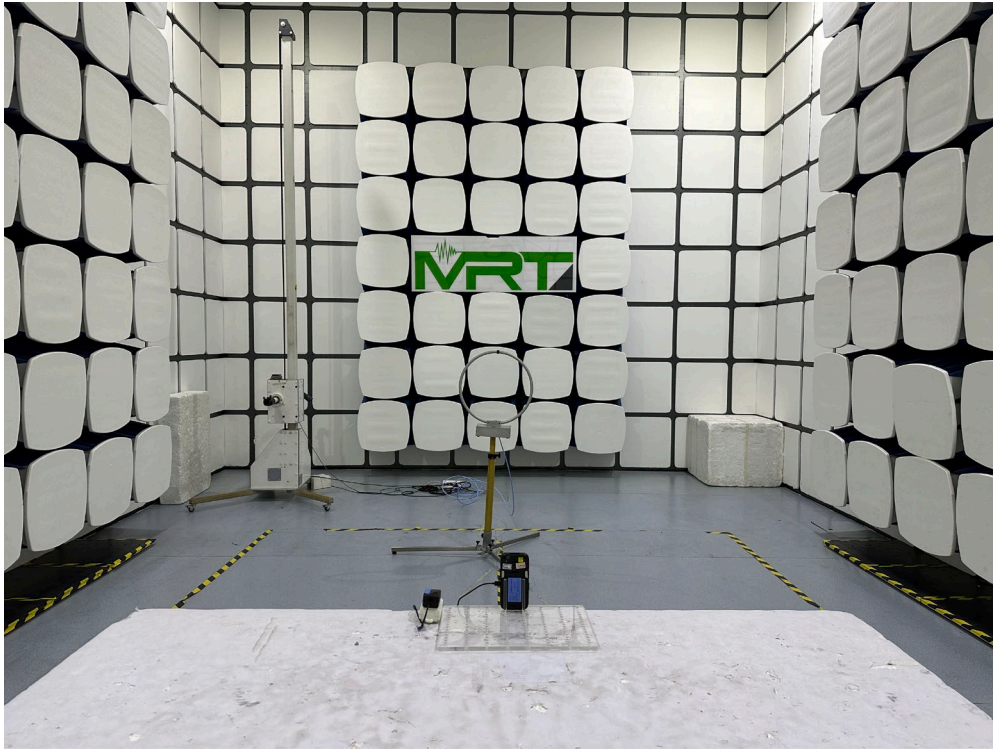

## RF Test Setup Photo

Description: Front View of Conducted Emission Test Setup for Power Port

Description: Back View of Conducted Emission Test Setup for Power Port

Description: Radiated Spurious Emission Test Setup for 9k ~ 30MHz  
(Wi-Fi/BT)

Description: Radiated Spurious Emission Test Setup for 30M ~ 1GHz  
(Wi-Fi/BT)

Description: Radiated Spurious Emission Test Setup for Above 1GHz  
(Wi-Fi/BT)

Description: Radiated Spurious Emission Test Setup for 9k ~ 30MHz  
(NFC)

Description: Radiated Spurious Emission Test Setup for 30M ~ 1GHz  
(NFC)

Description: Conducted Test Setup

Description: DFS Test Setup