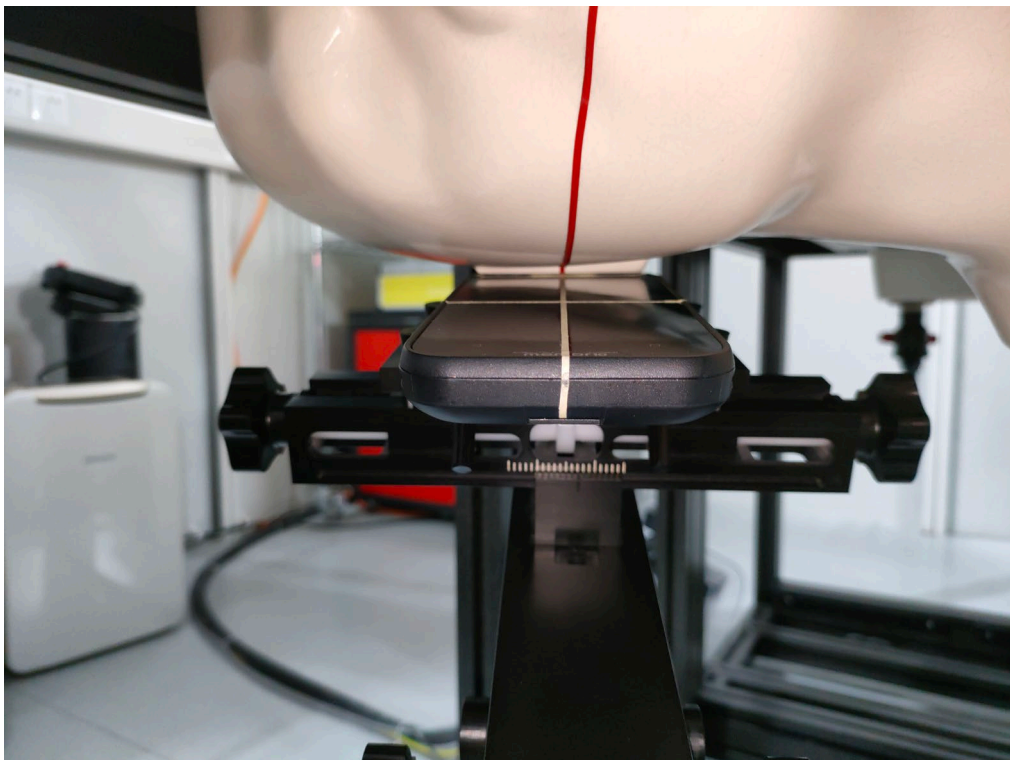

RF Test Setup Photo

Description: Front View of Conducted Emission Test Setup for Power Port

Description: Back View of Conducted Emission Test Setup for Power Port

Description: Radiated Spurious Emission Test Setup for 9k ~ 30MHz
(Wi-Fi/BT)

Description: Conducted Test Setup

Description: Conducted Test Setup

Description: DFS Test Setup

SAR Test Setup Photograph

Description: Head Left Cheek Position with 0mm gap

Description: Head Left Tilt Position with 0mm gap

Description: Head Right Cheek Position with 0mm gap

Description: Head Right Tilt Position with 0mm gap

Description: Body Front Position with 10mm gap

Description: Body Back Position with 10mm gap

Description: Body Left Position with 10mm gap

Description: Body Right Position with 10mm gap

Description: Body Top Position with 10mm gap

Description: Body Bottom Position with 10mm gap

Description: Extremity Front Position with 0mm gap

Description: Extremity Back Position with 0mm gap