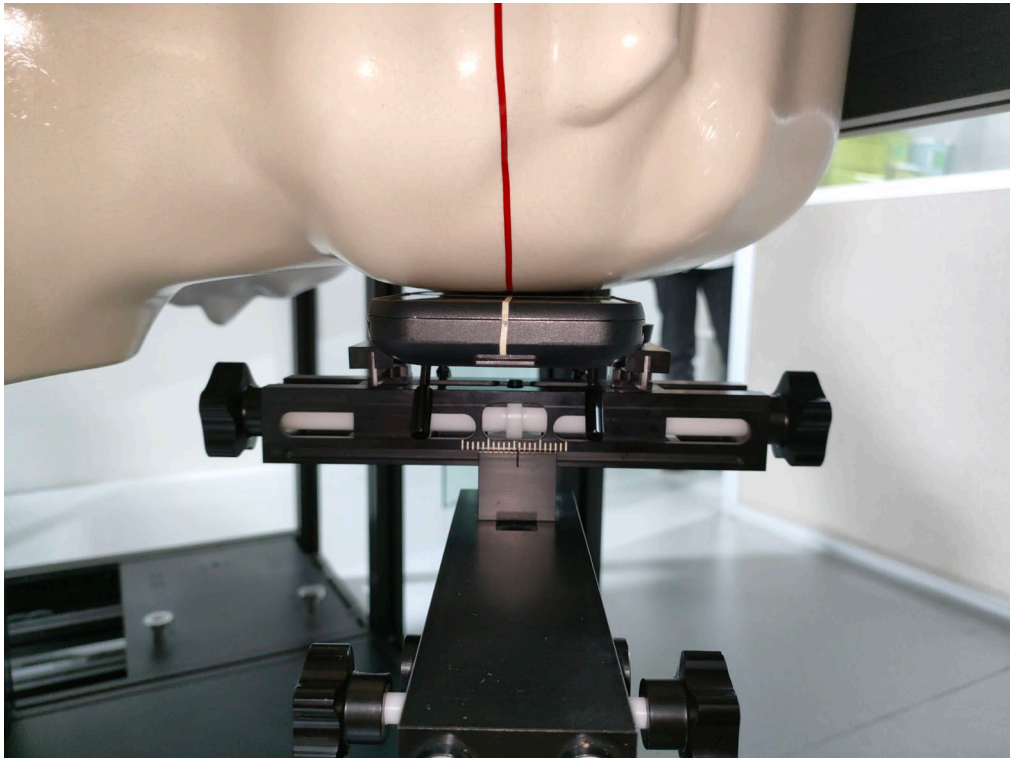

RF Test Setup Photo

Description: Front View of Conducted Emission Test Setup for Power Port

Description: Back View of Conducted Emission Test Setup for Power Port

Description: Radiated Spurious Emission Test Setup for 9k ~ 30MHz
(Wi-Fi/BT)

Description: Conducted Test Setup

Description: Conducted Test Setup

Description: DFS Test Setup

SAR Test Setup Photograph

Description: Head Left Cheek Position with 0mm gap

Description: Head Left Tilt Position with 0mm gap

Description: Head Right Cheek Position with 0mm gap

Description: Head Right Tilt Position with 0mm gap

Description: Body Front Position with 10mm gap

Description: Body Back Position with 10mm gap

Description: Body Left Position with 10mm gap

Description: Body Right Position with 10mm gap

Description: Body Top Position with 10mm gap

Description: Body Bottom Position with 10mm gap

Description: Extremity Front Position with 0mm gap

Description: Extremity Back Position with 0mm gap