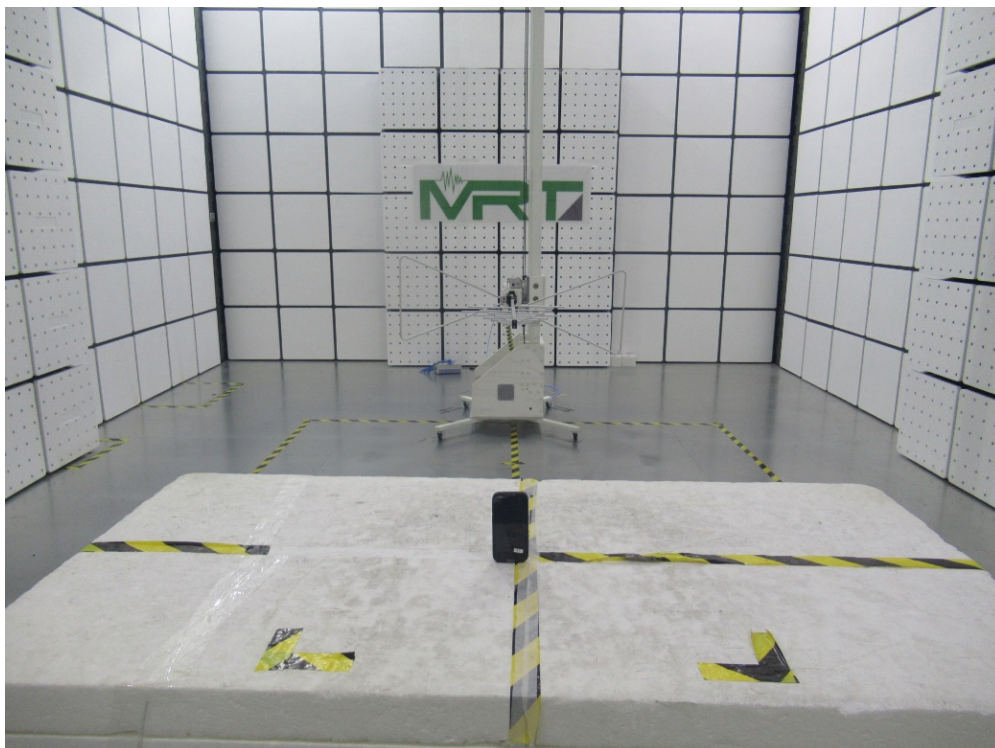

RF Test Setup Photo

Description: Front View of Conducted Emission Test Setup for Power Port

Description: Back View of Conducted Emission Test Setup for Power Port

Description: Radiated Spurious Emission Test Setup for 9k ~ 30MHz
(Wi-Fi/BT)

Description: Radiated Spurious Emission Test Setup for 30M ~ 1GHz
(Wi-Fi/BT)

Description: Radiated Spurious Emission Test Setup for Above 1GHz
(Wi-Fi/BT)

Description: Radiated Spurious Emission Test Setup for 9k ~ 30MHz
(NFC)

Description: Radiated Spurious Emission Test Setup for 30M ~ 1GHz
(NFC)

Description: Transmitter Spurious Emissions Test Setup for below 1GHz
(GSM/WCDMA/LTE)

Description: Transmitter Spurious Emissions Test Setup for above 1GHz
(GSM/WCDMA/LTE)

Description: Conducted Test Setup

Description: Conducted Test Setup

Description: DFS Test Setup

SAR Test Setup Photograph

Description: Head Left Cheek Position with 0mm gap

Description: Head Left Tilt Position with 0mm gap