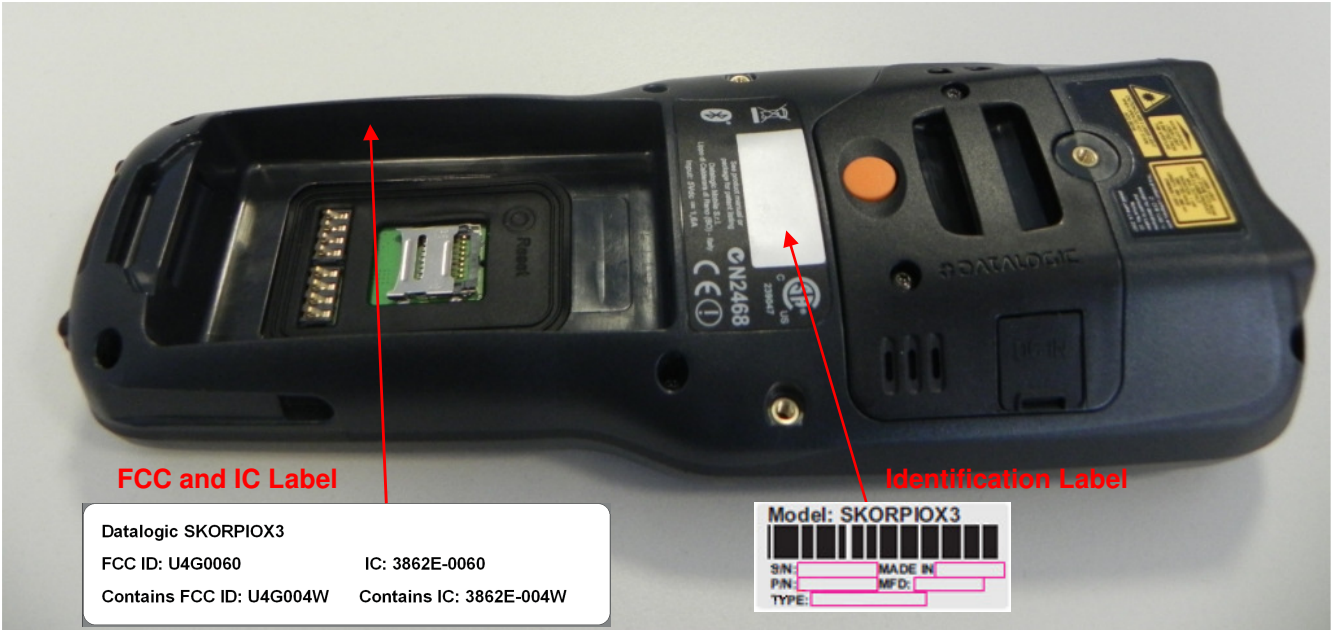

FCC and IC LABELS CONTENT AND LOCATION

SKORPIOX3 Hand Held

FCC and IC Label

Datalogic SKORPIOX3
 FCC ID: U4G0060 IC: 3862E-0060
 Contains FCC ID: U4G004W Contains IC: 3862E-004W

Identification Label

Model: SKORPIOX3

 S/N: _____ MADE IN: _____
 P/N: _____ MFD: _____
 TYPE: _____

SKORPIOX3 Pistol Grip

Identification Label

Model: SKORPIOX3
 TYPE: _____
 P/N: _____
 MFD: _____
 Input: 5Vdc---1.5A Datalogic Mobile S.r.l. CN2468 S/N: _____
  See product manual or package for patent listing
   Made in _____

FCC and IC Label

Datalogic SKORPIOX3
 FCC ID: U4G0060 IC: 3862E-0060
 Contains FCC ID: U4G004W Contains IC: 3862E-004W