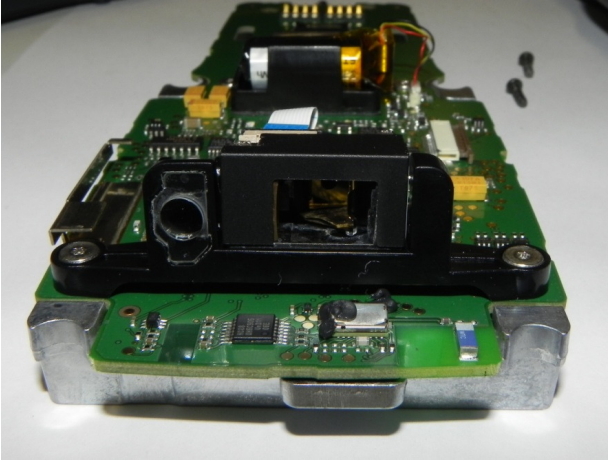

INTERNAL PICTURES

SKORPIOX3

Rear View with battery disconnected

Handle Assembly

Internal Overview

Upper Case

Keyboard (Full Alphanumeric)

Keyboard (Numeric)

Keyboard (Alphanumeric)

Keyboard (Bottom)

Internal Assembly

Display Assembly

Display frame and cushion

Display

Mainboard

(SE950 Scan Engine)

(SE4500 Imager Engine)

Reader Assembly

SE950 Scan Engine with plastic support and Green Spot

SE4500 Imager Engine with plastic support and Green Spot

WLAN module and Antenna

WLAN module (shield removed)

Bluetooth module and Antenna

Bluetooth module (shield removed)