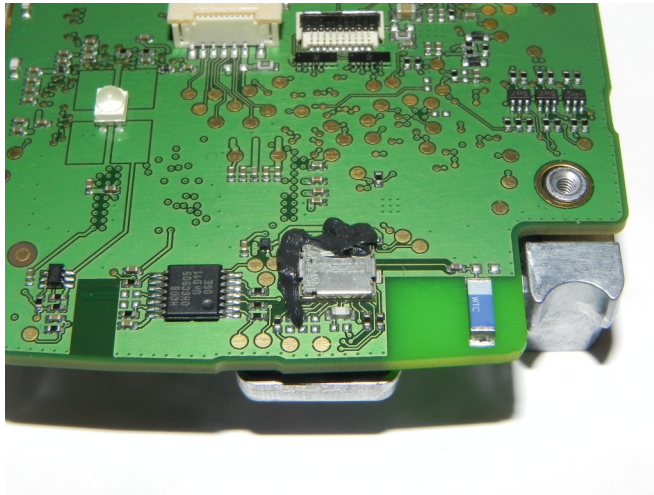

INTERNAL PICTURES

SKORPIOX3

Rear View with battery disconnected

Handle Assembly

Internal Overview

Upper Case

Keyboard (Full Alphanumeric)

Keyboard (Numeric)

Keyboard (Alphanumeric)

Keyboard (Bottom)

Internal Assembly

Display Assembly

Display frame and cushion

Display

Mainboard

(SE950 Scan Engine)

(SE4500 Imager Engine)

Reader Assembly

SE950 Scan Engine with plastic support and Green Spot

SE4500 Imager Engine with plastic support and Green Spot

WLAN module and Antenna

WLAN module (shield removed)

Bluetooth module and Antenna

Bluetooth module (shield removed)