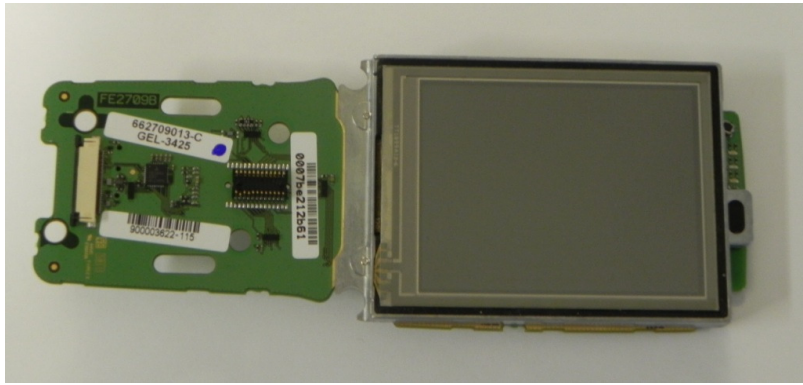

INTERNAL PICTURES

SKORPIOX3

Rear View with battery disconnected

Handle Assembly

Internal Overview

Upper Case

Keyboard (Full Alphanumeric)

Keyboard (Numeric)

Keyboard (Alphanumeric)

Keyboard (Bottom)

Internal Assembly

Display Assembly

Display frame and cushion

Display

Mainboard

(SE950 Scan Engine)

(SE4500 Imager Engine)

Reader Assembly

SE950 Scan Engine with plastic support and Green Spot

SE4500 Imager Engine with plastic support and Green Spot

WLAN module and Antenna

WLAN module (shield removed)

Bluetooth module and Antenna

Bluetooth module (shield removed)