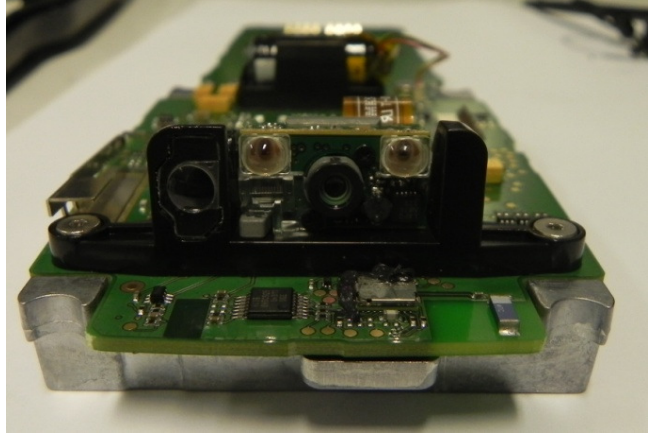

INTERNAL PICTURES

SKORPIOX3

Rear View with battery disconnected

Handle Assembly

Internal Overview

Upper Case

Keyboard (Full Alphanumeric)

Keyboard (Numeric)

Keyboard (Alphanumeric)

Keyboard (Bottom)

Internal Assembly

Display Assembly

Display frame and cushion

Display

Mainboard

(SE950 Scan Engine)

(SE4500 Imager Engine)

Reader Assembly

SE950 Scan Engine with plastic support and Green Spot

SE4500 Imager Engine with plastic support and Green Spot

WLAN module and Antenna

WLAN module (shield removed)

Bluetooth module and Antenna

Bluetooth module (shield removed)