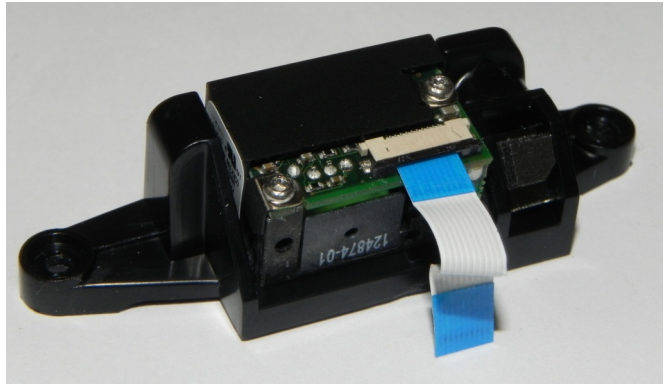

INTERNAL PICTURES

SKORPIOX3

Rear View with battery disconnected

Handle Assembly

Internal Overview

Upper Case

Keyboard (Full Alphanumeric)

Keyboard (Numeric)

Keyboard (Alphanumeric)

Keyboard (Bottom)

Internal Assembly

Display Assembly

Display frame and cushion

Display

Mainboard

(SE950 Scan Engine)

(SE4500 Imager Engine)

Reader Assembly

SE950 Scan Engine with plastic support and Green Spot

SE4500 Imager Engine with plastic support and Green Spot

WLAN module and Antenna

WLAN module (shield removed)

Bluetooth module and Antenna

Bluetooth module (shield removed)