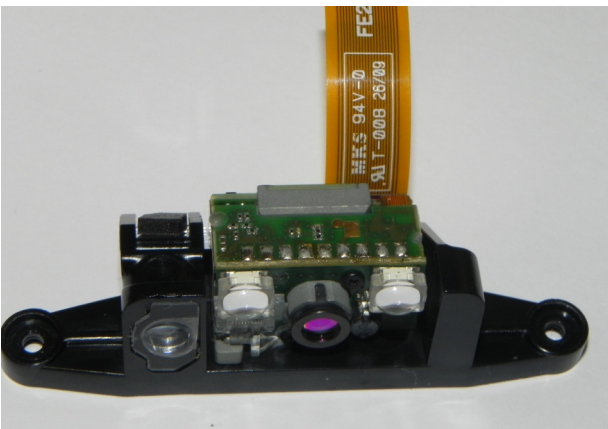

INTERNAL PICTURES

SKORPIOX3

Rear View with battery disconnected

Handle Assembly

Internal Overview

Upper Case

Keyboard (Full Alphanumeric)

Keyboard (Numeric)

Keyboard (Alphanumeric)

Keyboard (Bottom)

Internal Assembly

Display Assembly

Display frame and cushion

Display

Mainboard

(SE950 Scan Engine)

(SE4500 Imager Engine)

Reader Assembly

SE950 Scan Engine with plastic support and Green Spot

SE4500 Imager Engine with plastic support and Green Spot

WLAN module and Antenna

WLAN module (shield removed)

Bluetooth module and Antenna

Bluetooth module (shield removed)