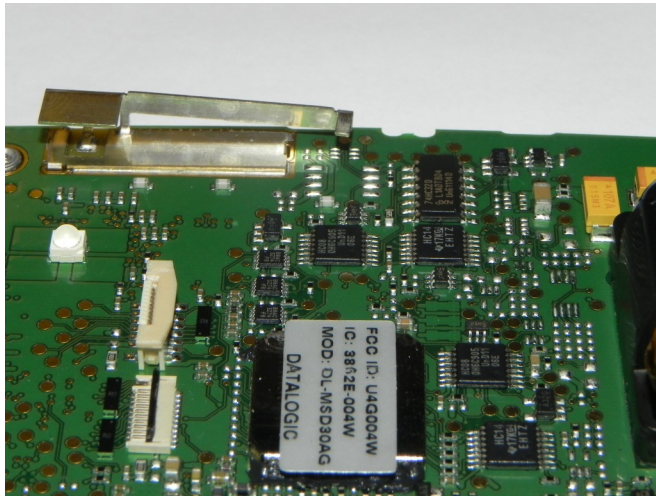

INTERNAL PICTURES

SKORPIOX3

Rear View with battery disconnected

Handle Assembly

Internal Overview

Upper Case

Keyboard (Full Alphanumeric)

Keyboard (Numeric)

Keyboard (Alphanumeric)

Keyboard (Bottom)

Internal Assembly

Display Assembly

Display frame and cushion

Display

Mainboard

(SE950 Scan Engine)

(SE4500 Imager Engine)

Reader Assembly

SE950 Scan Engine with plastic support and Green Spot

SE4500 Imager Engine with plastic support and Green Spot

WLAN module and Antenna

WLAN module (shield removed)

Bluetooth module and Antenna

Bluetooth module (shield removed)