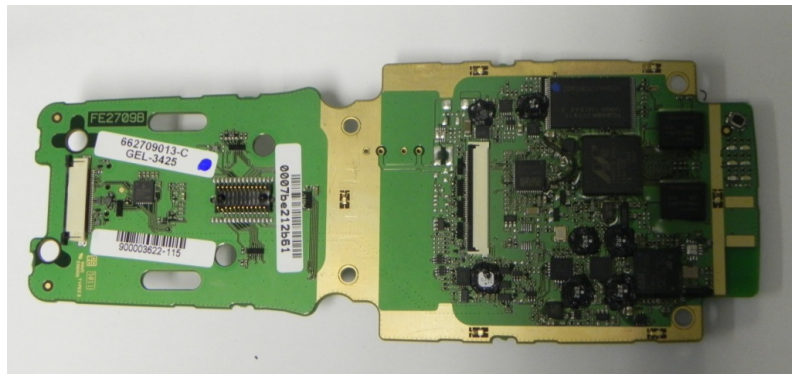

INTERNAL PICTURES

SKORPIOX3

Rear View with battery disconnected

Handle Assembly

Internal Overview

Upper Case

Keyboard (Full Alphanumeric)

Keyboard (Numeric)

Keyboard (Alphanumeric)

Keyboard (Bottom)

Internal Assembly

Display Assembly

Display frame and cushion

Display

Mainboard

(SE950 Scan Engine)

(SE4500 Imager Engine)

Reader Assembly

SE950 Scan Engine with plastic support and Green Spot

SE4500 Imager Engine with plastic support and Green Spot

WLAN module and Antenna

WLAN module (shield removed)

Bluetooth module and Antenna

Bluetooth module (shield removed)