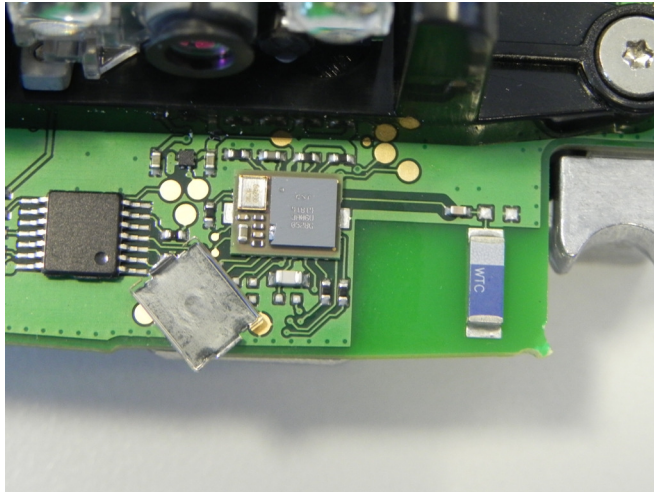

Keyboard (Alphanumeric)

Keyboard (Bottom)

Internal Assembly

Display Assembly

Display frame and cushion

Display

Mainboard

(SE950 Scan Engine)

(SE4500 Imager Engine)

Reader Assembly

SE950 Scan Engine with plastic support and Green Spot

SE4500 Imager Engine with plastic support and Green Spot

WLAN module and Antenna

WLAN module (shield removed)

Bluetooth module and Antenna

Bluetooth module (shield removed)