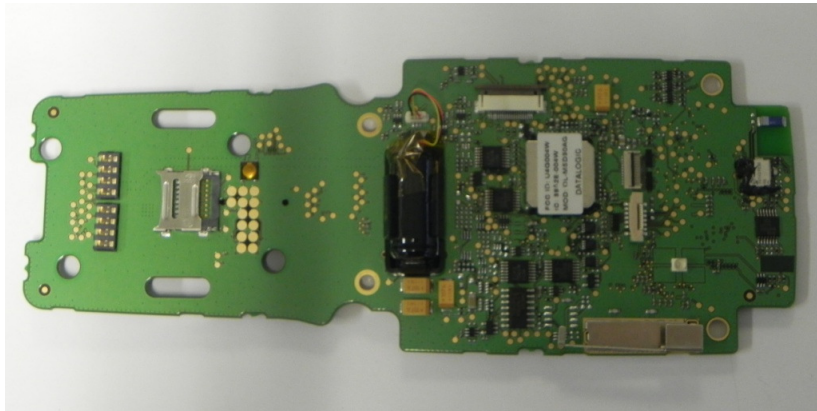

INTERNAL PICTURES

SKORPIOX3

Rear View with battery disconnected

Handle Assembly

Internal Overview

Upper Case

Keyboard (Full Alphanumeric)

Keyboard (Numeric)

Keyboard (Alphanumeric)

Keyboard (Bottom)

Internal Assembly

Display Assembly

Display frame and cushion

Display

Mainboard

(SE950 Scan Engine)

(SE4500 Imager Engine)

Reader Assembly

SE950 Scan Engine with plastic support and Green Spot

SE4500 Imager Engine with plastic support and Green Spot

WLAN module and Antenna

WLAN module (shield removed)

Bluetooth module and Antenna

Bluetooth module (shield removed)