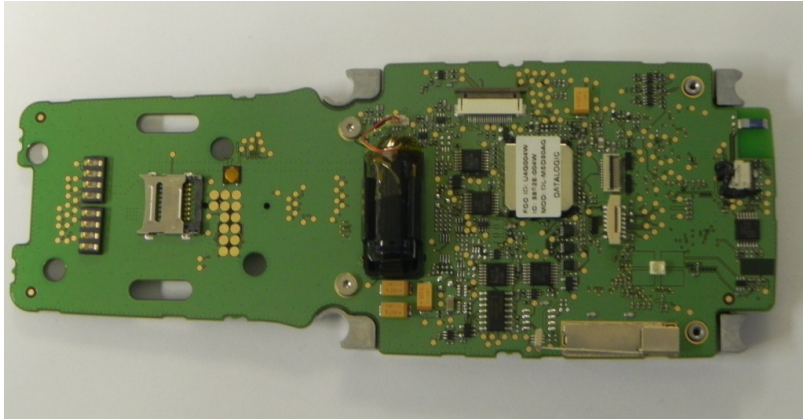

INTERNAL PICTURES

SKORPIOX3

Rear View with battery disconnected

Handle Assembly

Internal Overview

Upper Case

Keyboard (Full Alphanumeric)

Keyboard (Numeric)

Keyboard (Alphanumeric)

Keyboard (Bottom)

Internal Assembly

Display Assembly

Display frame and cushion

Display

Mainboard

(SE950 Scan Engine)

(SE4500 Imager Engine)

Reader Assembly

SE950 Scan Engine with plastic support and Green Spot

SE4500 Imager Engine with plastic support and Green Spot

WLAN module and Antenna

WLAN module (shield removed)

Bluetooth module and Antenna

Bluetooth module (shield removed)