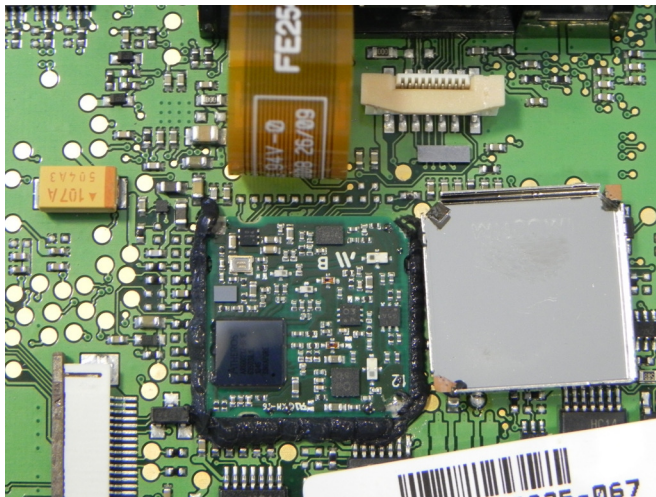

Keyboard (Alphanumeric)

Keyboard (Bottom)

Internal Assembly

Display Assembly

Display frame and cushion

Display

Mainboard

(SE950 Scan Engine)

(SE4500 Imager Engine)

Reader Assembly

SE950 Scan Engine with plastic support and Green Spot

SE4500 Imager Engine with plastic support and Green Spot

WLAN module and Antenna

WLAN module (shield removed)

Bluetooth module and Antenna

Bluetooth module (shield removed)