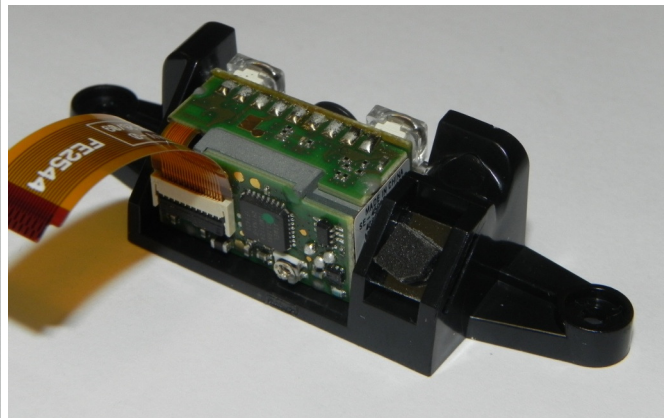

INTERNAL PICTURES

SKORPIOX3

Rear View with battery disconnected

Handle Assembly

Internal Overview

Upper Case

Keyboard (Full Alphanumeric)

Keyboard (Numeric)

Keyboard (Alphanumeric)

Keyboard (Bottom)

Internal Assembly

Display Assembly

Display frame and cushion

Display

Mainboard

(SE950 Scan Engine)

(SE4500 Imager Engine)

Reader Assembly

SE950 Scan Engine with plastic support and Green Spot

SE4500 Imager Engine with plastic support and Green Spot

WLAN module and Antenna

WLAN module (shield removed)

Bluetooth module and Antenna

Bluetooth module (shield removed)