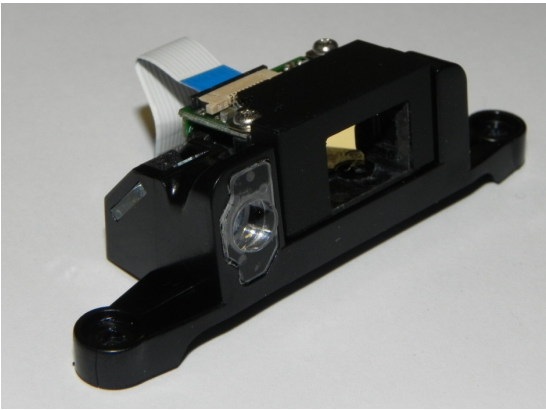

INTERNAL PICTURES

SKORPIOX3

Rear View with battery disconnected

Handle Assembly

Internal Overview

Upper Case

Keyboard (Full Alphanumeric)

Keyboard (Numeric)

Keyboard (Alphanumeric)

Keyboard (Bottom)

Internal Assembly

Display Assembly

Display frame and cushion

Display

Mainboard

(SE950 Scan Engine)

(SE4500 Imager Engine)

Reader Assembly

SE950 Scan Engine with plastic support and Green Spot

SE4500 Imager Engine with plastic support and Green Spot

WLAN module and Antenna

WLAN module (shield removed)

Bluetooth module and Antenna

Bluetooth module (shield removed)