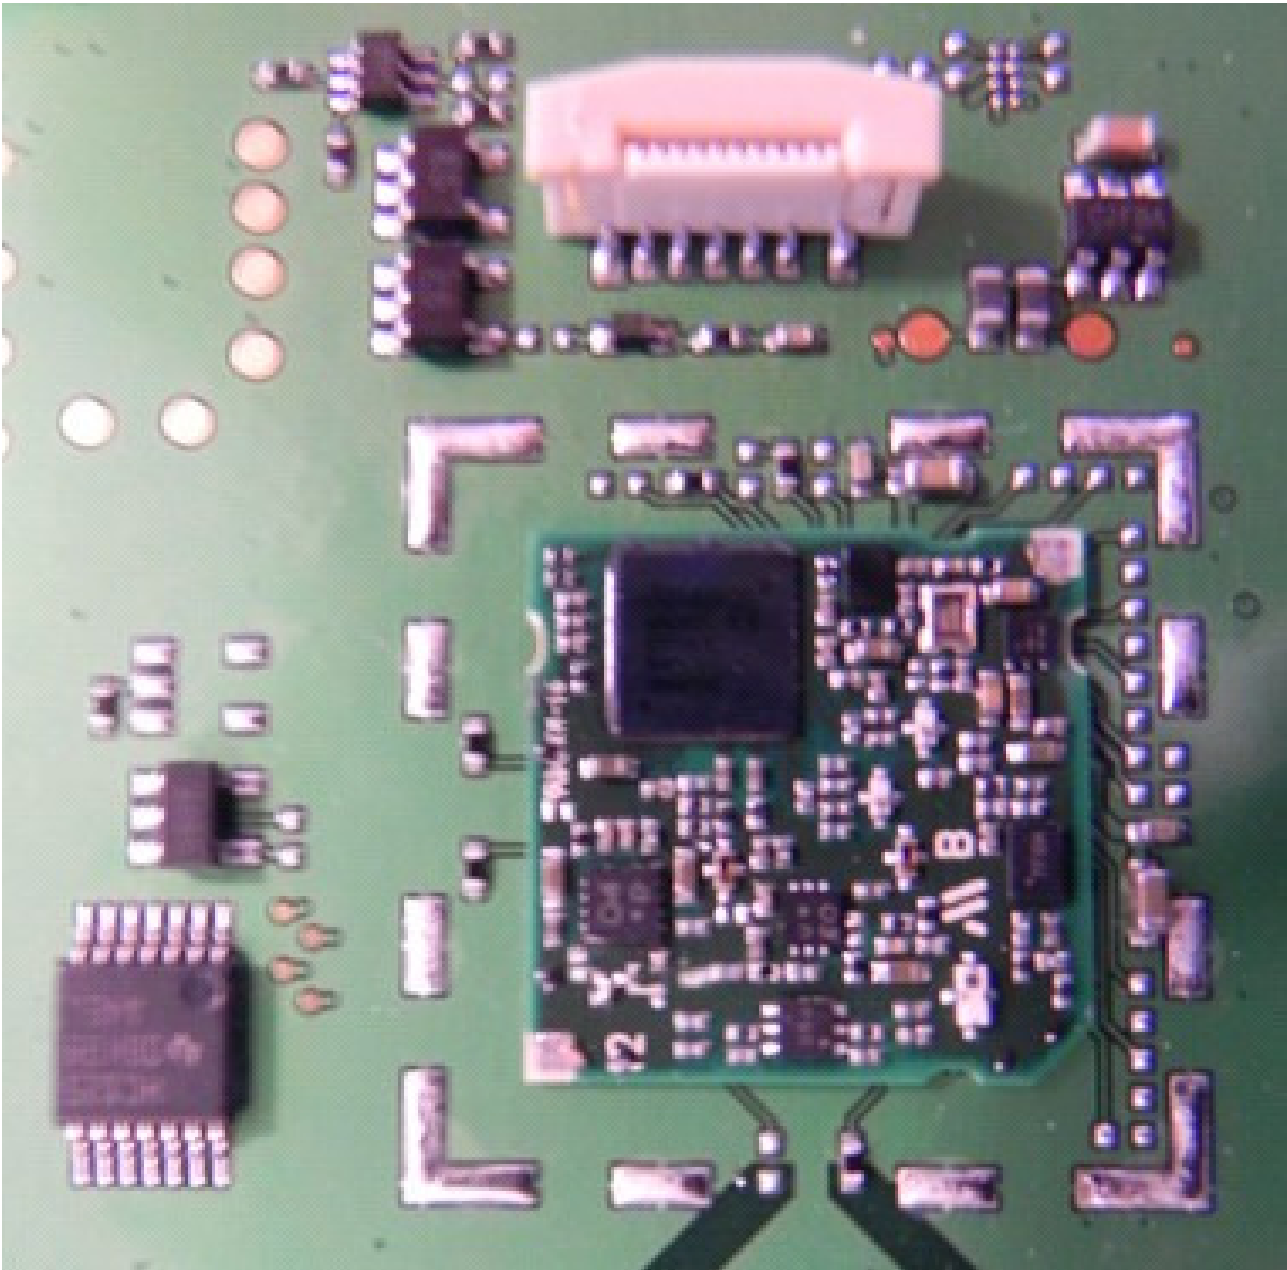

ELF rev. RTC – reference internal photos

ELF rev. RTC – reference internal photos

ELF rev. RTC – reference internal photos

ELF rev. RTC – reference internal photos

ELF rev. RTC – reference internal photos

ELF rev. RTC – reference internal photos – RF module positions

Detail of the WLAN module – the shield has been removed

ELF rev. RTC – reference internal photos – RF module positions

Detail of the ELF BT HOST. The shield of the BT module has been removed.