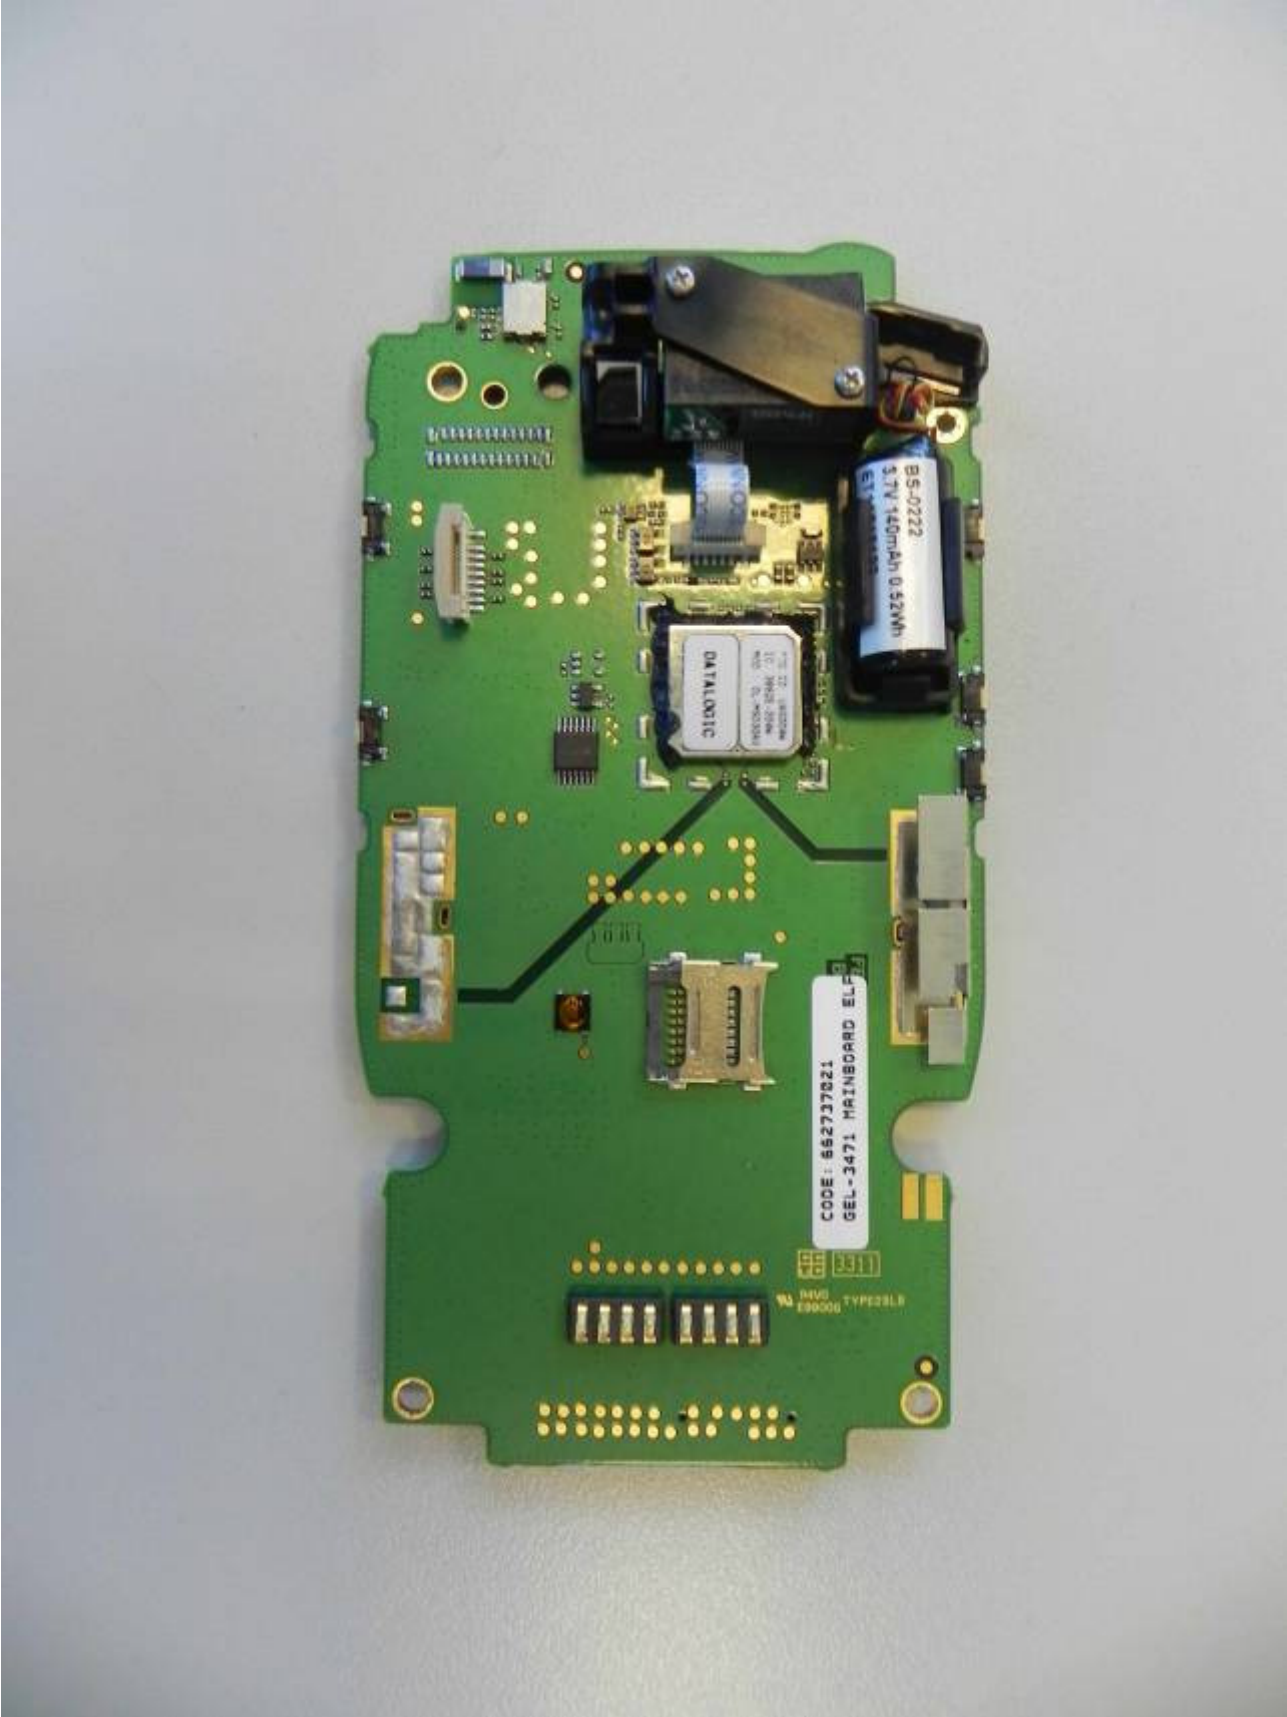

ELF rev. RTC – reference internal photos

ELF rev. RTC – reference internal photos

ELF rev. RTC – reference internal photos

ELF rev. RTC – reference internal photos

ELF rev. RTC – reference internal photos

ELF rev. RTC – reference internal photos – RF module positions

Detail of the WLAN module – the shield has been removed

ELF rev. RTC – reference internal photos – RF module positions

Detail of the ELF BT HOST. The shield of the BT module has been removed.