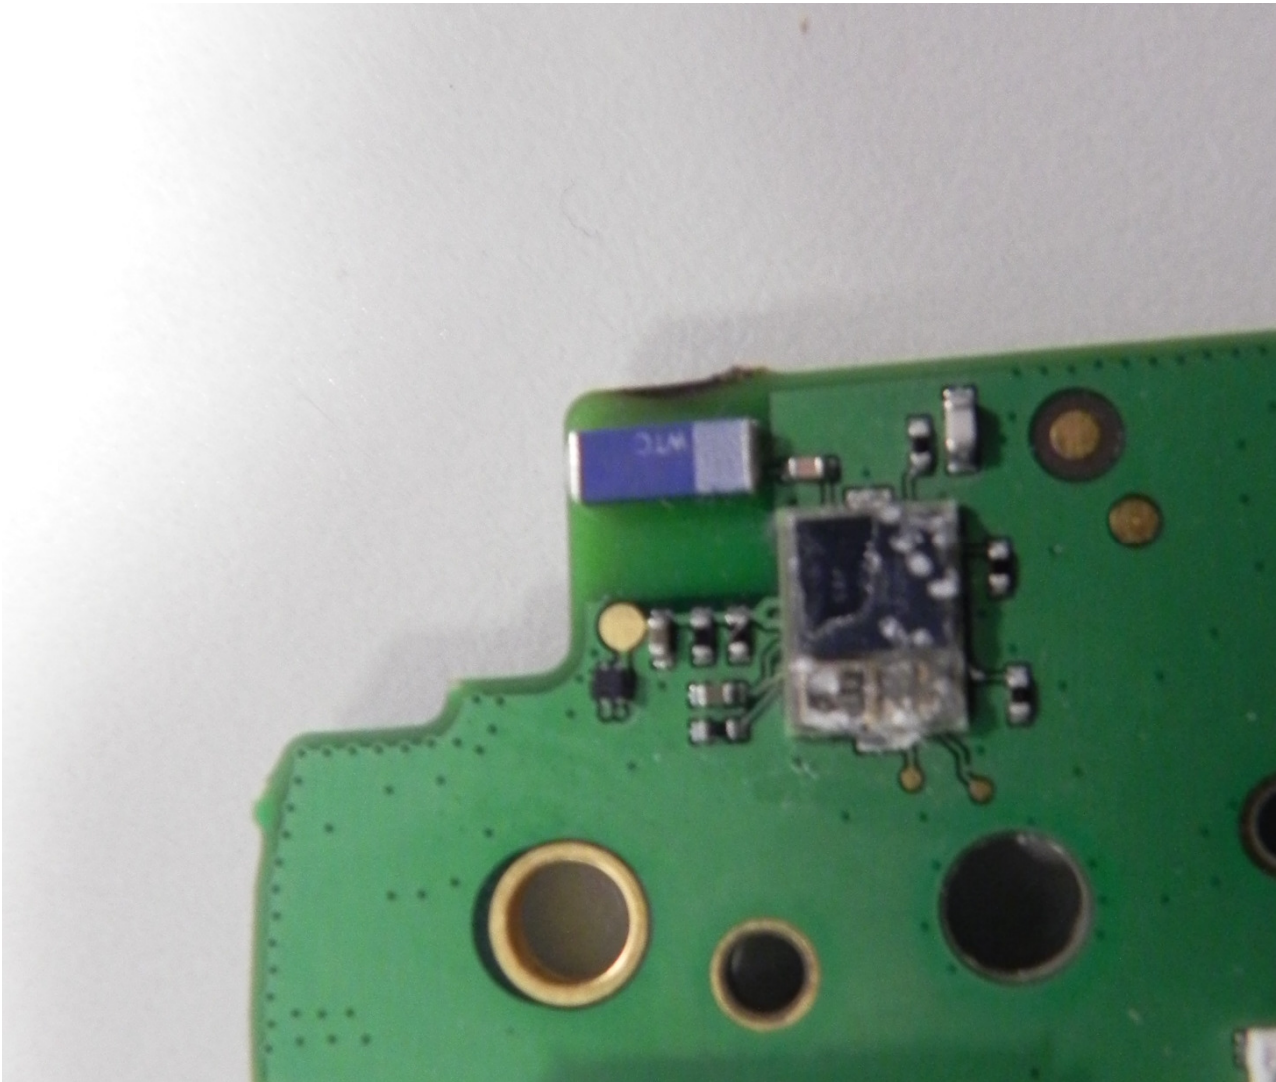

ELF rev. RTC – reference internal photos

ELF rev. RTC – reference internal photos

ELF rev. RTC – reference internal photos

ELF rev. RTC – reference internal photos

ELF rev. RTC – reference internal photos

ELF rev. RTC – reference internal photos – RF module positions

Detail of the WLAN module – the shield has been removed

ELF rev. RTC – reference internal photos – RF module positions

Detail of the ELF BT HOST. The shield of the BT module has been removed.