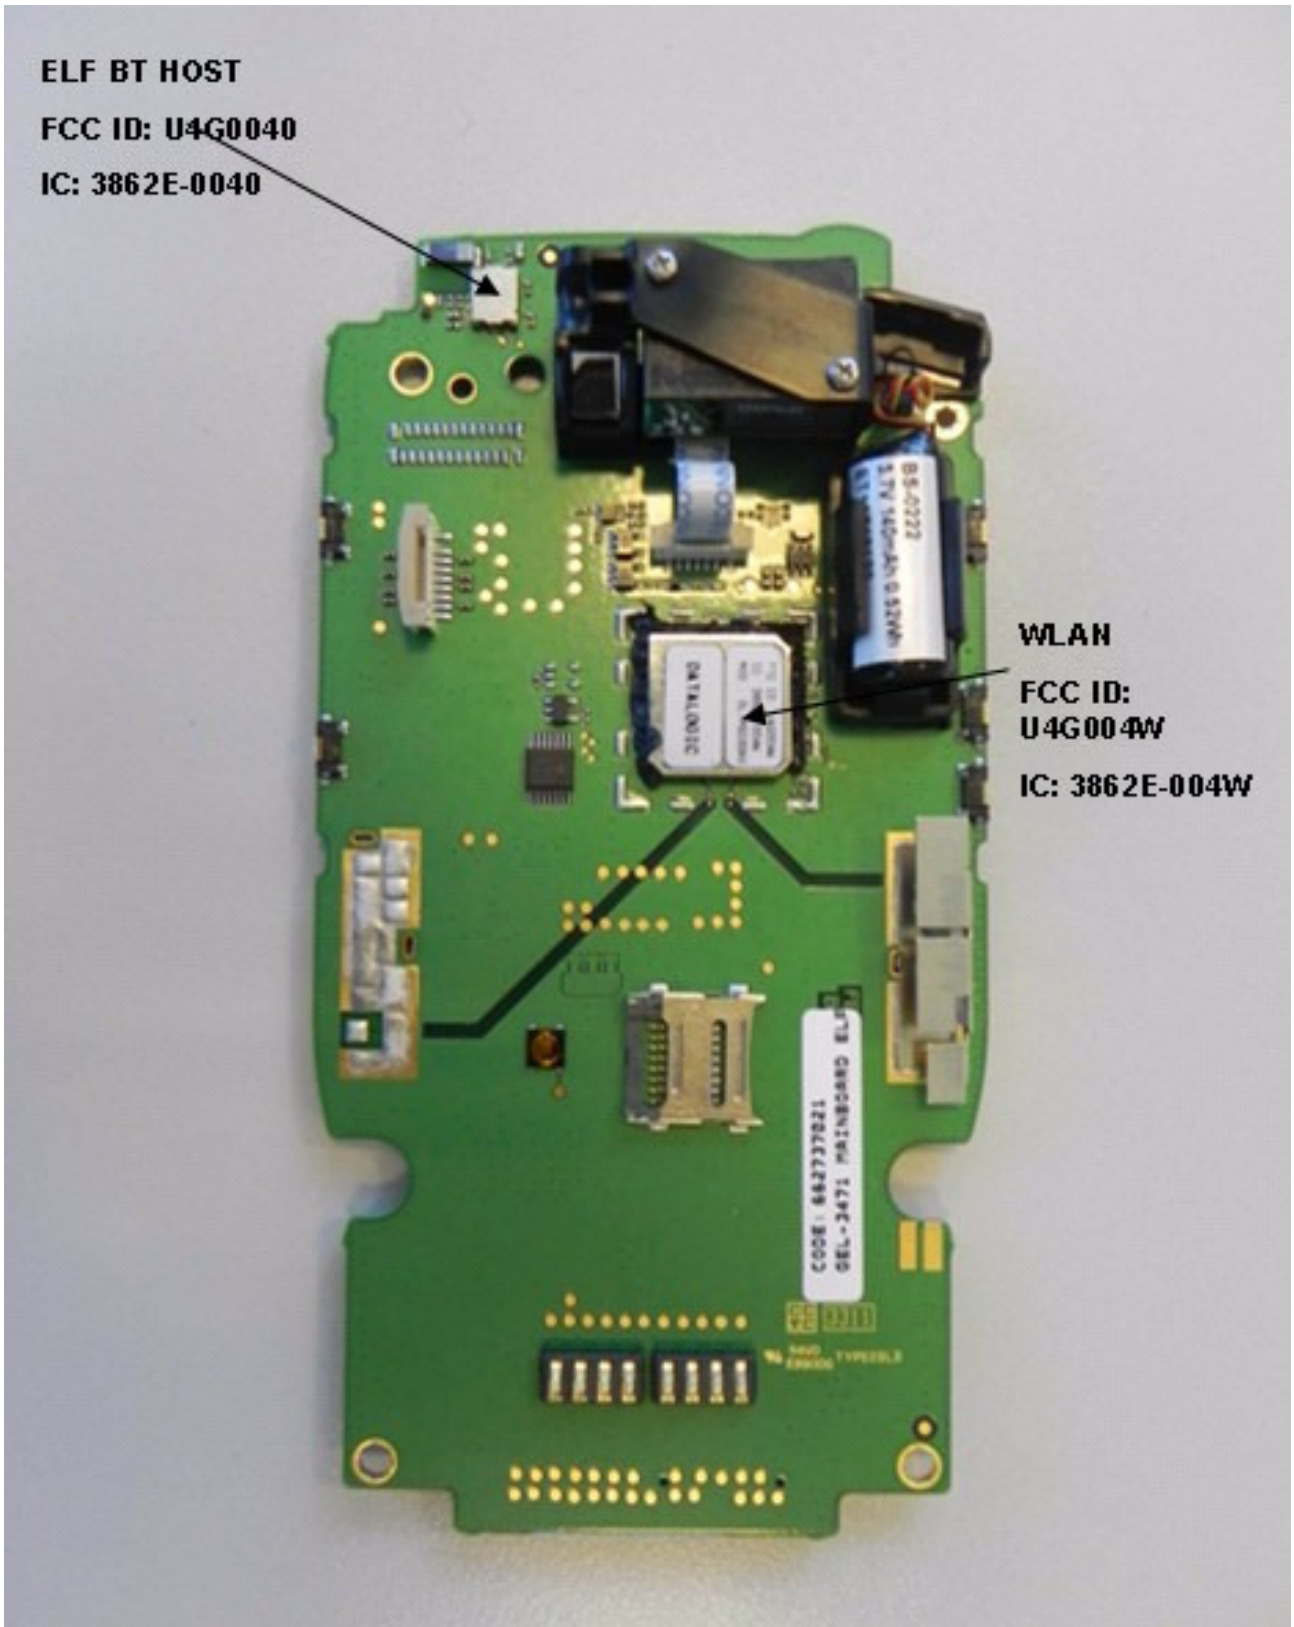

ELF rev. RTC – reference internal photos

ELF rev. RTC – reference internal photos

ELF rev. RTC – reference internal photos

ELF rev. RTC – reference internal photos

ELF rev. RTC – reference internal photos

ELF rev. RTC – reference internal photos – RF module positions

Detail of the WLAN module – the shield has been removed

ELF rev. RTC – reference internal photos – RF module positions

Detail of the ELF BT HOST. The shield of the BT module has been removed.