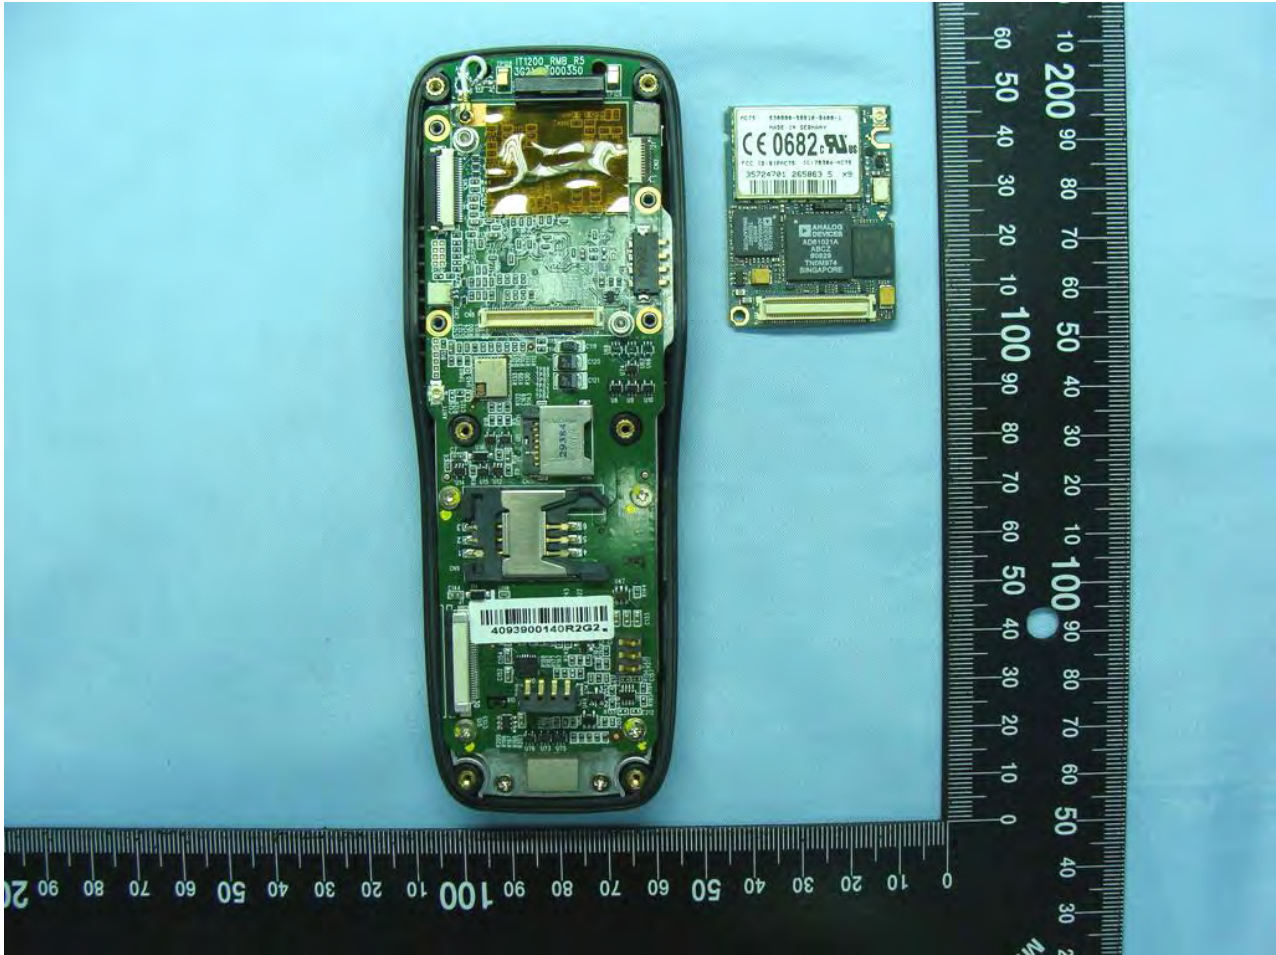

Model Name: DL-MEMOR