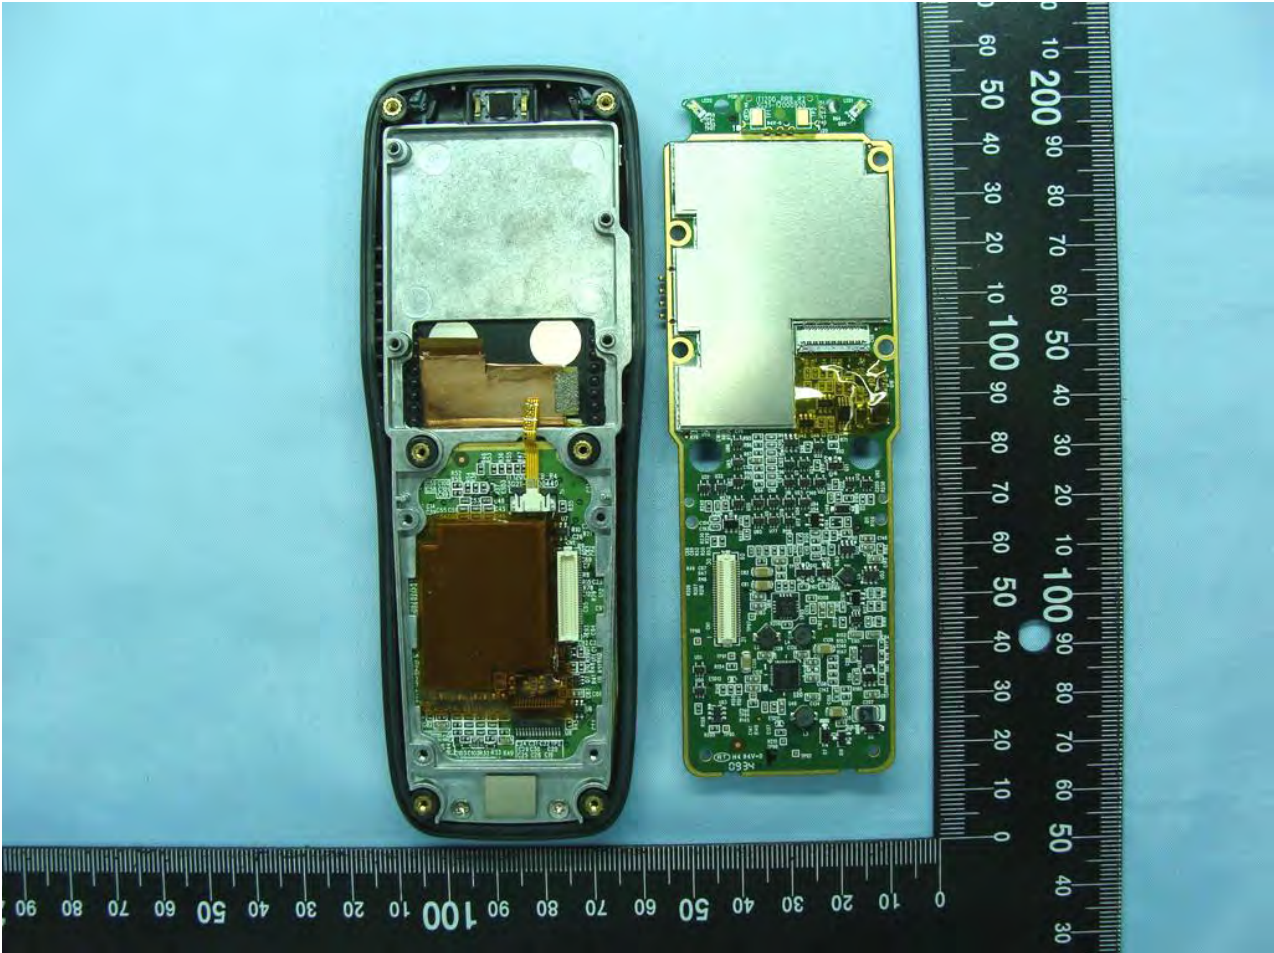

Model Name: DL-MEMOR