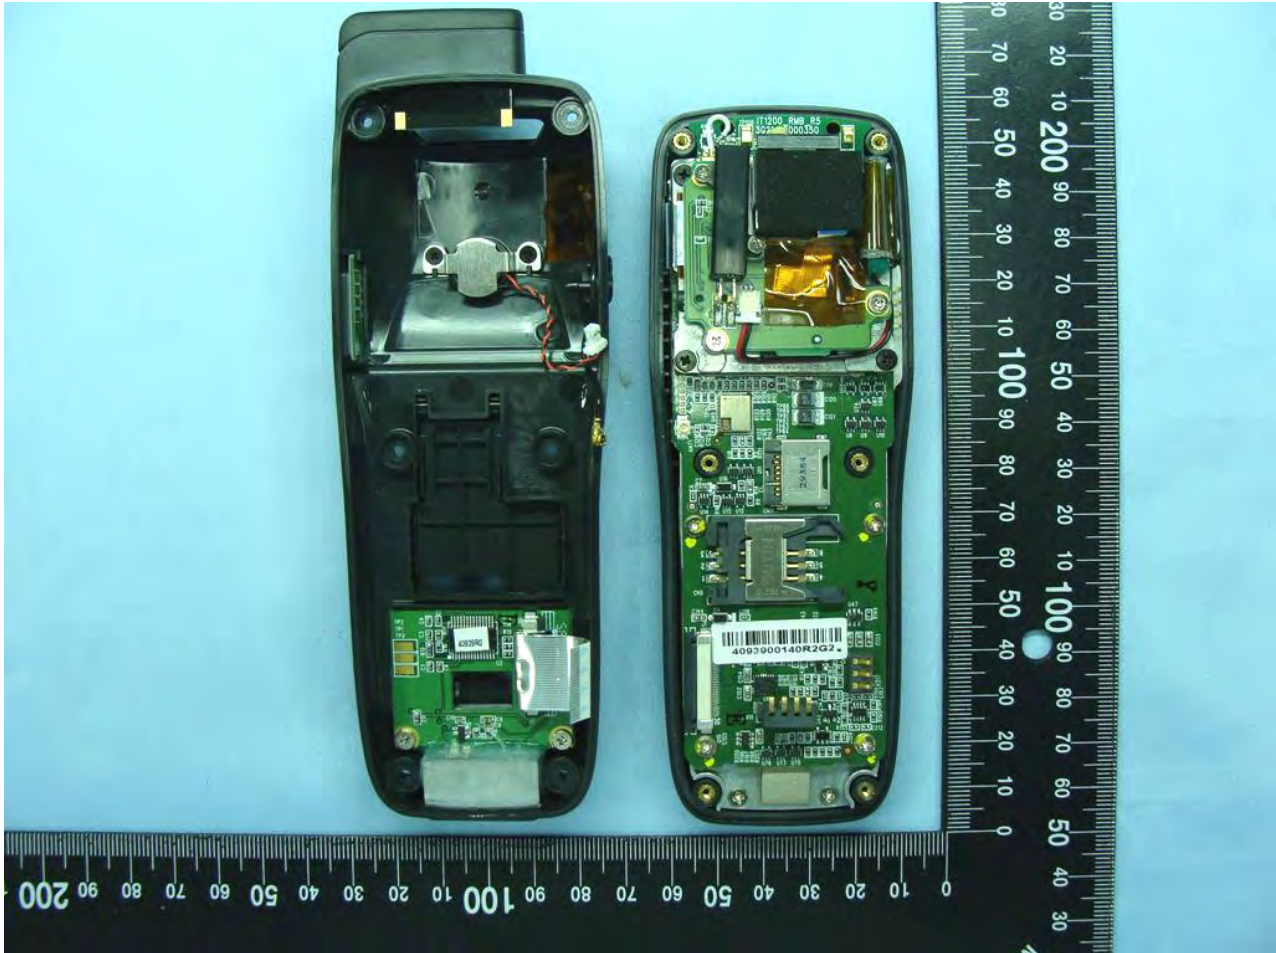

Model Name: DL-MEMOR