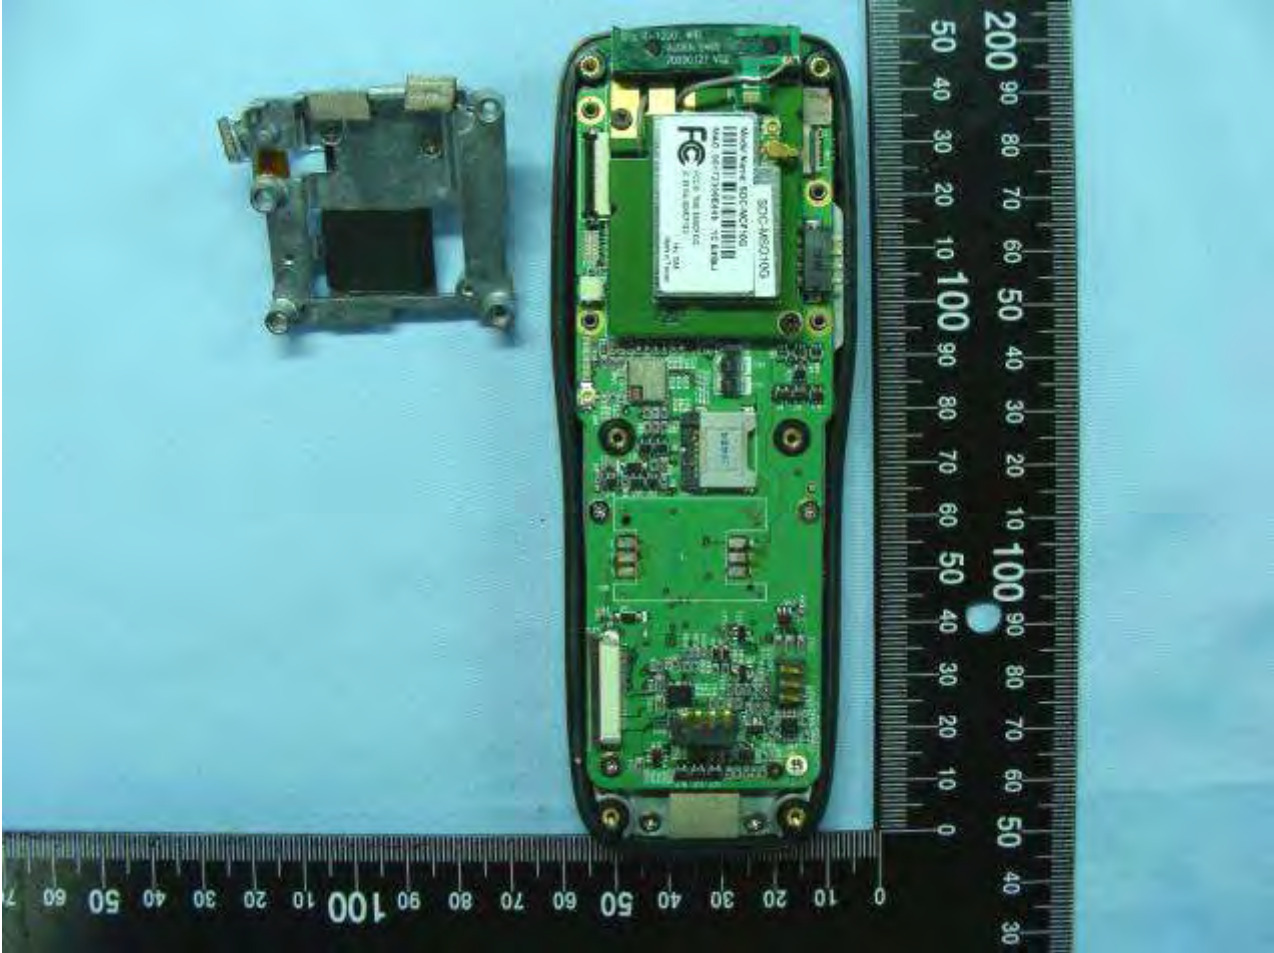

Model Name: DL-MEMOR