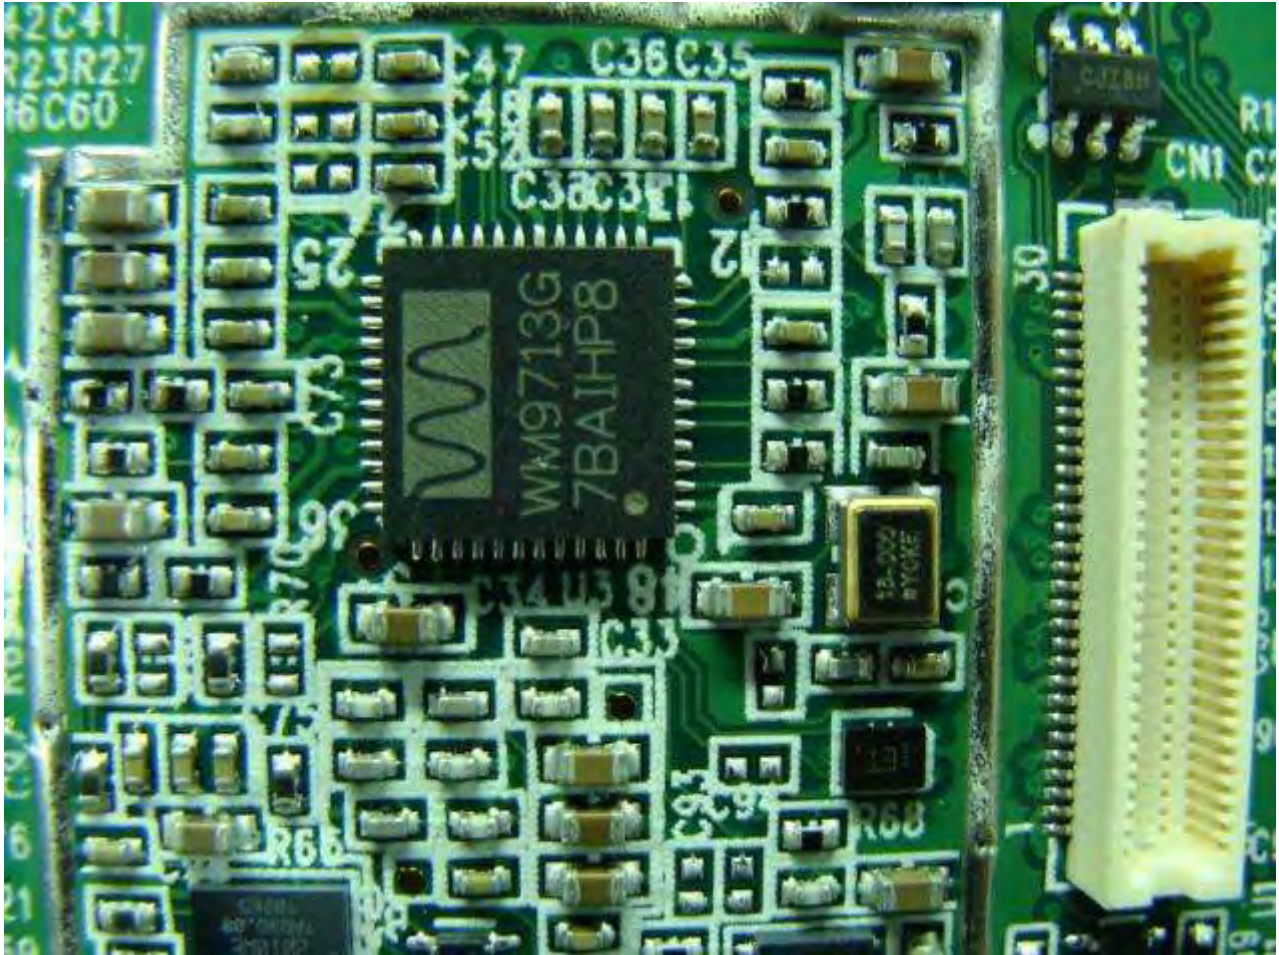

3. Internal Photographs of EUT

Model Name: DL-MEMOR

Sample A  
(2D Scanner)

Model Name: DL-MEMOR

Model Name: DL-MEMOR

Model Name: DL-MEMOR

Model Name: DL-MEMOR

Model Name: DL-MEMOR

Model Name: DL-MEMOR

Model Name: DL-MEMOR

Model Name: DL-MEMOR

Model Name: DL-MEMOR

Sample B  
(1D Scanner)

Model Name: DL-MEMOR

Model Name: DL-MEMOR

Model Name: DL-MEMOR