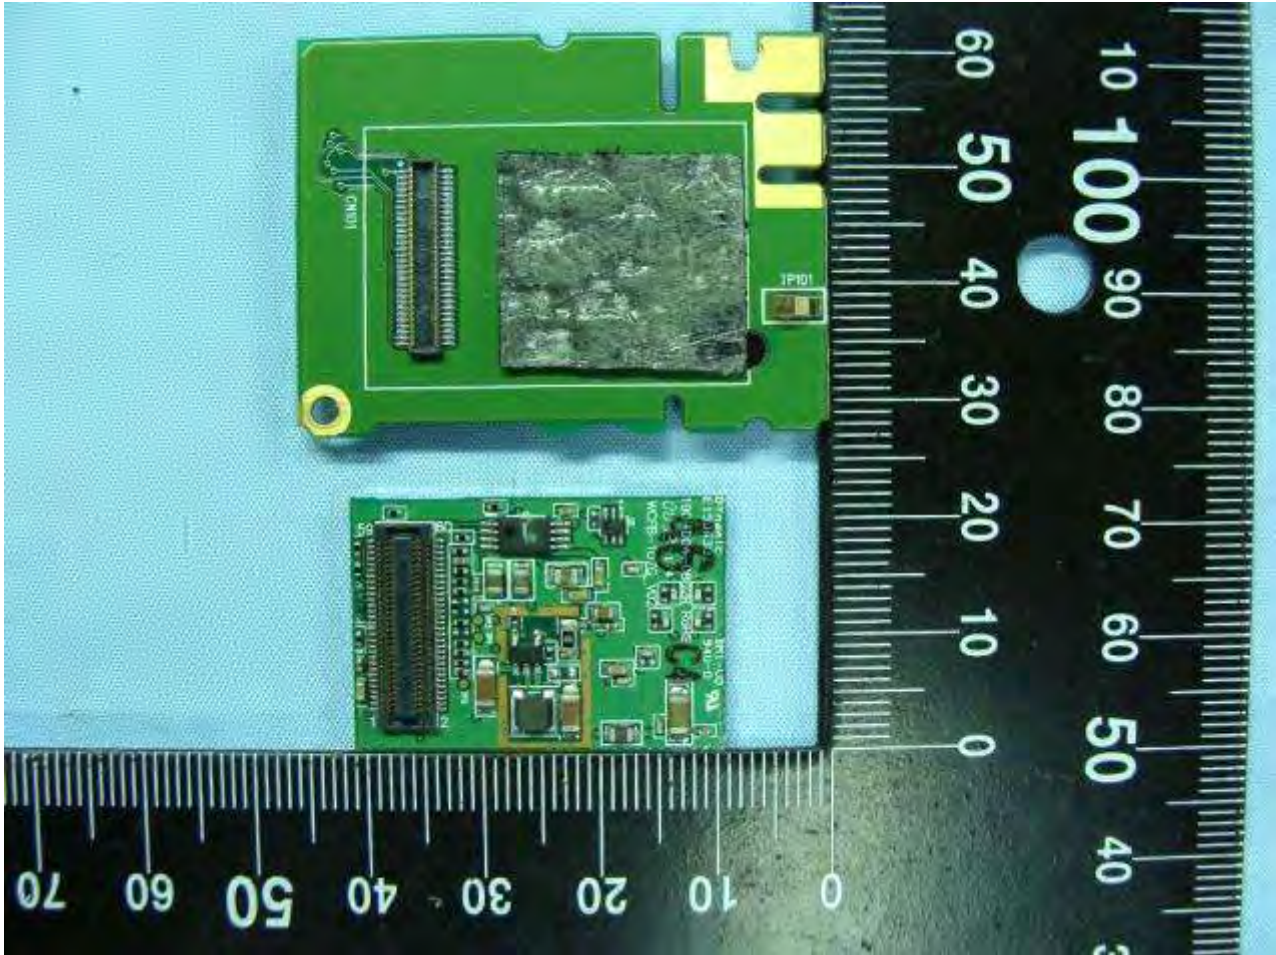

Model Name: DL-MEMOR