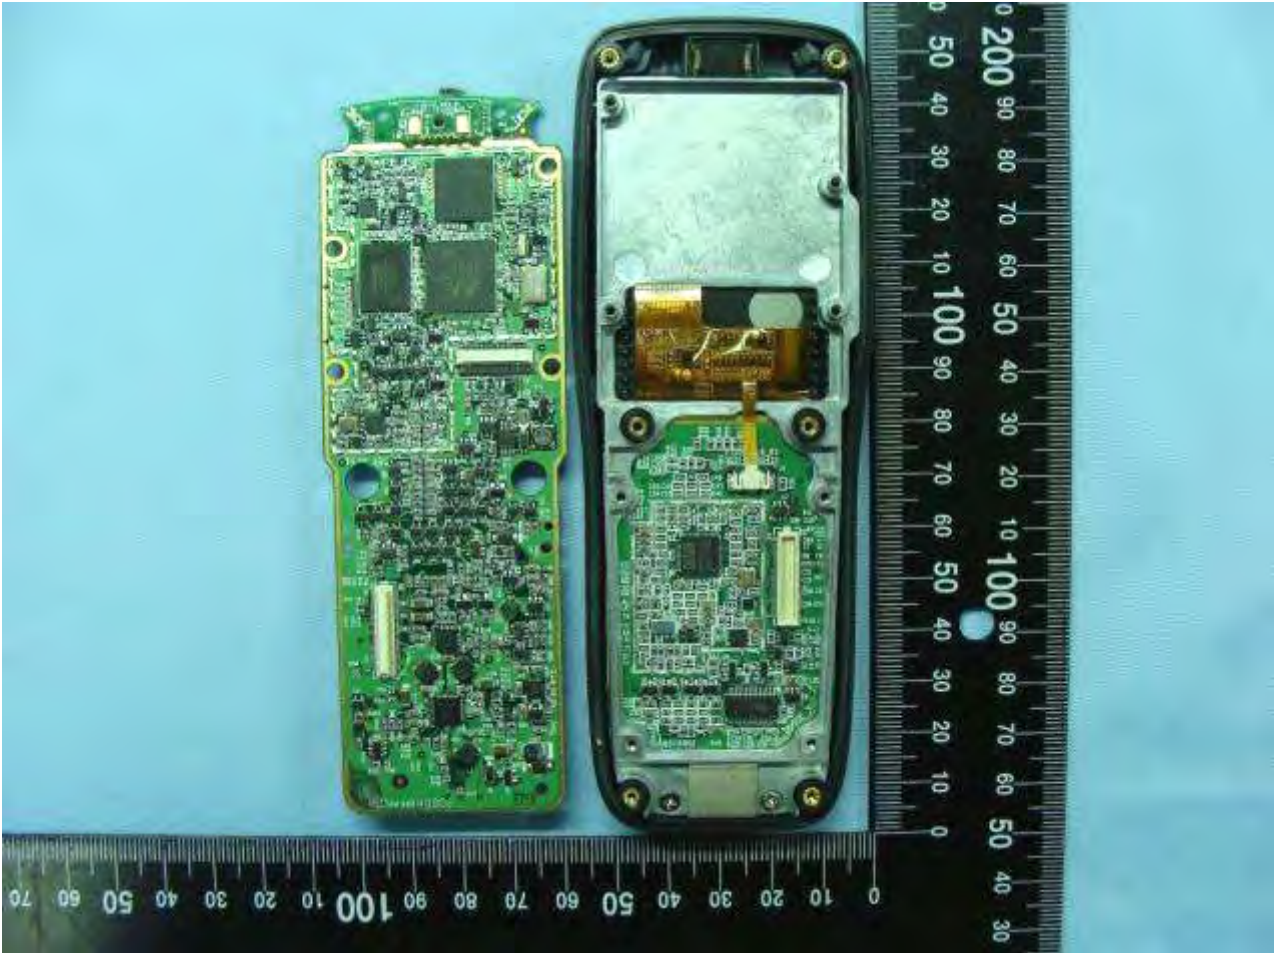

Model Name: DL-MEMOR