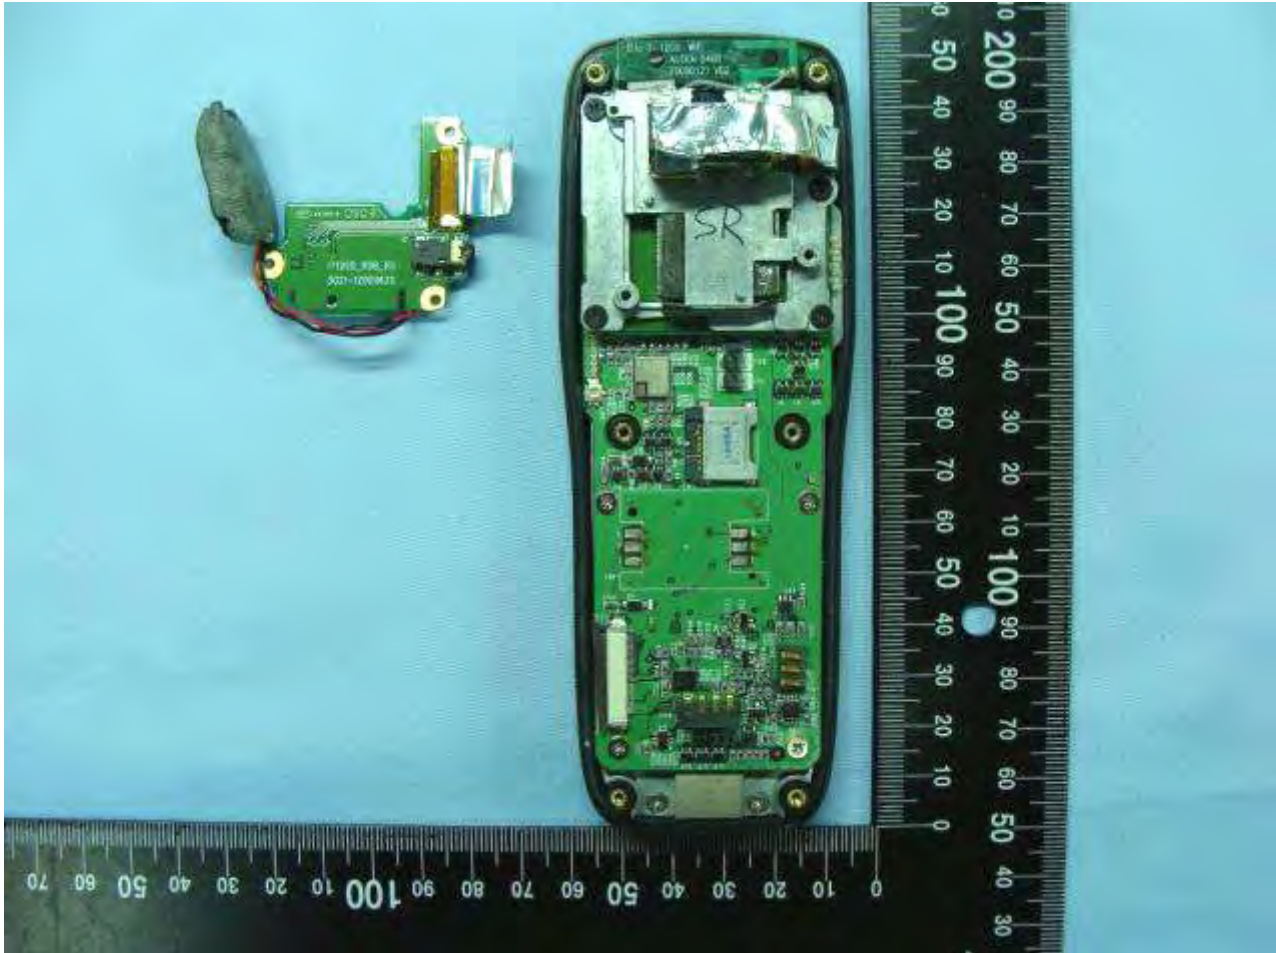

Model Name: DL-MEMOR