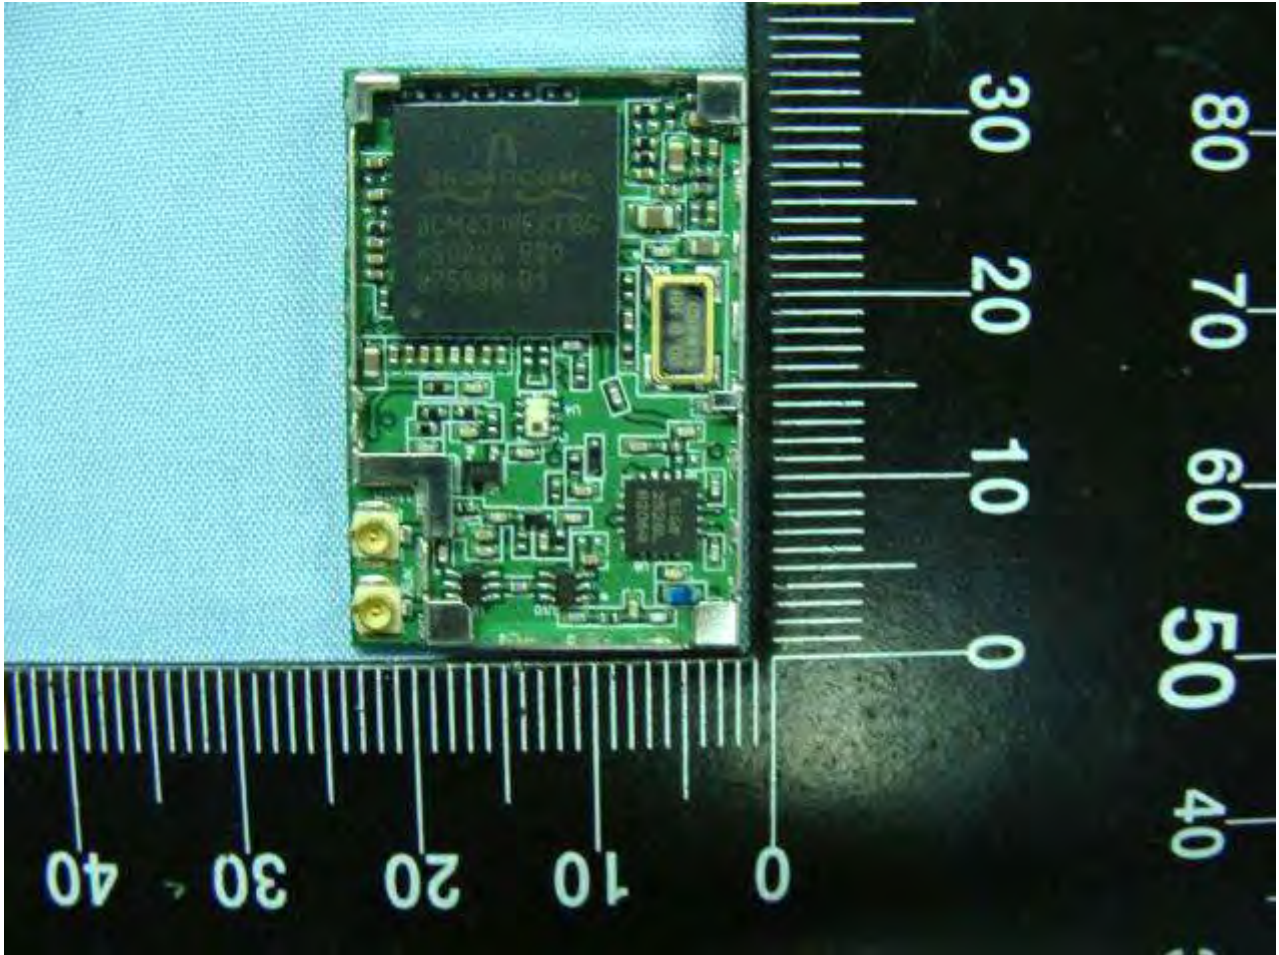

Model Name: DL-MEMOR