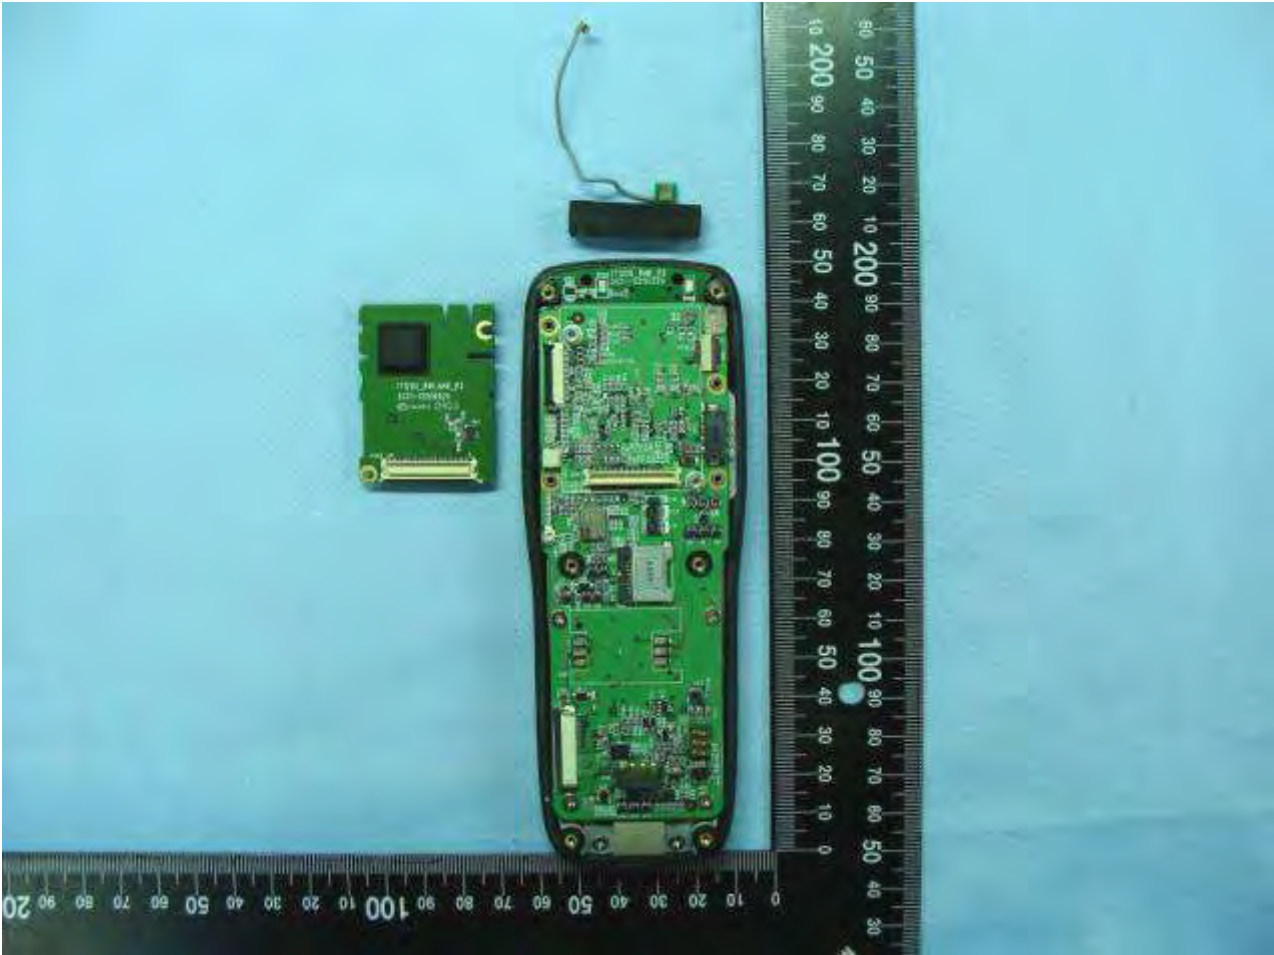

Model Name: DL-MEMOR