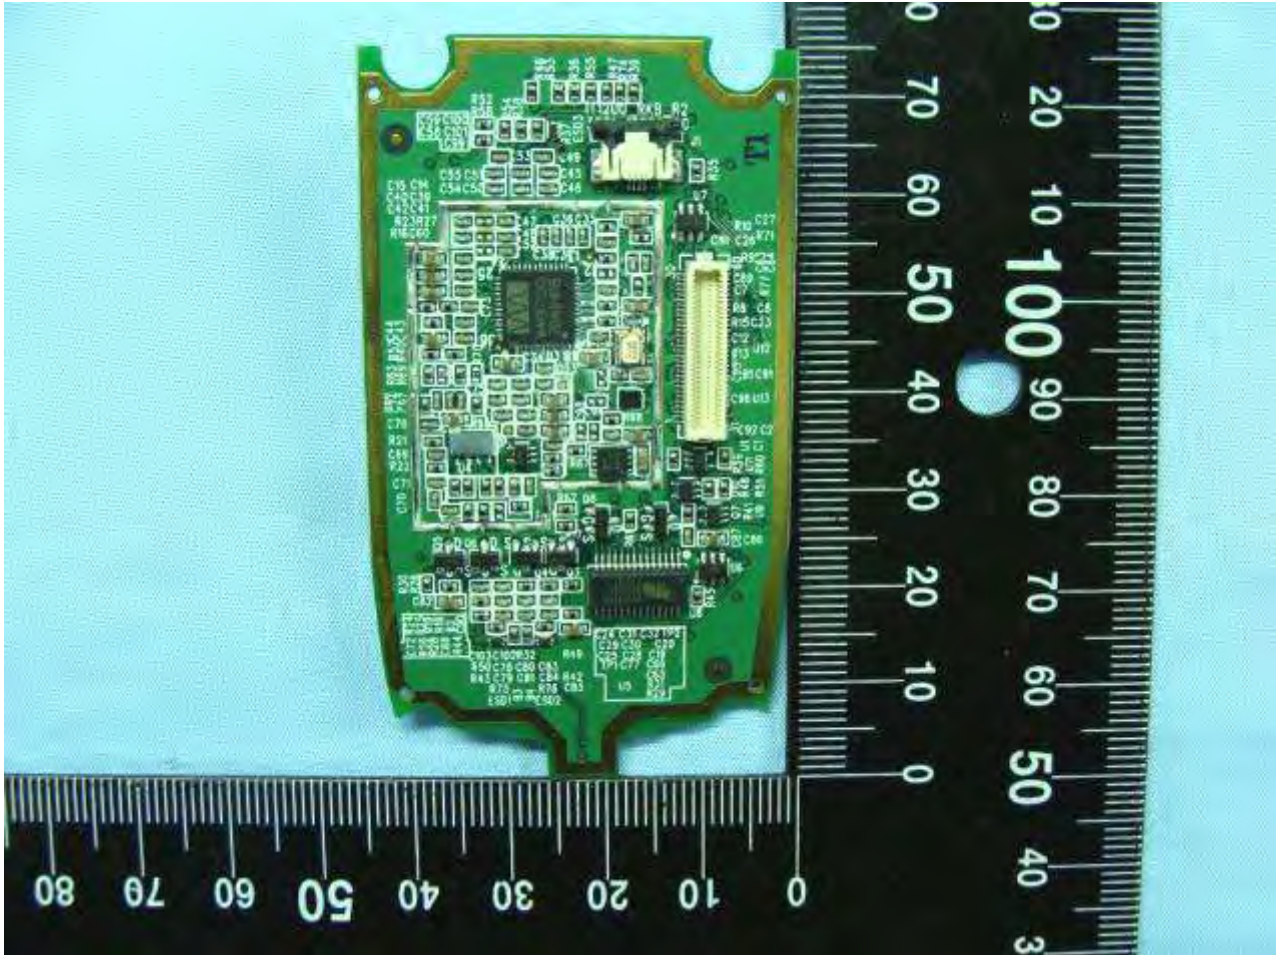

Model Name: DL-MEMOR