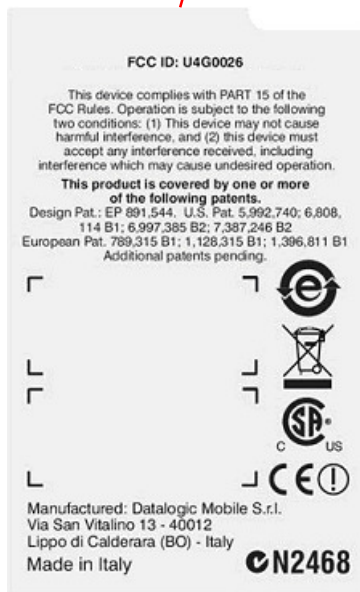

# JOYA+ FCC LABELS

LABEL POSITIONS with  
Serial Number  
Manufactured Date  
Model Name

Copy 1

Copy 2

LABEL POSITION with  
FCC information