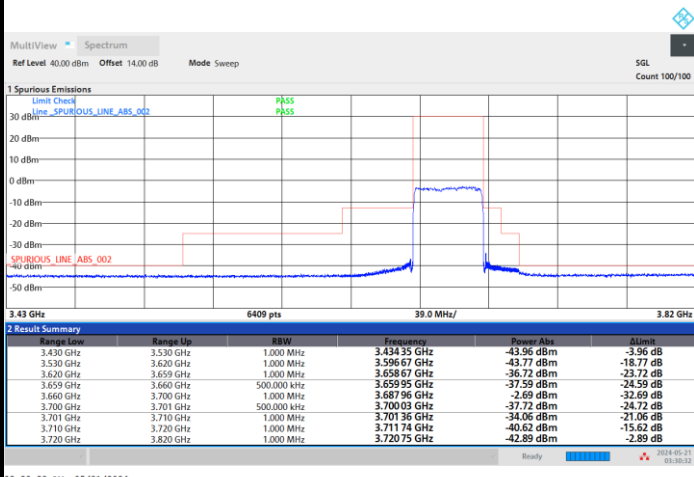

Full RB

FR1 n48 / 40MHz / CP OFDM / QPSK

Highest Channel

1RB0

1RBmax

Full RB

FR1 n48 / 40MHz / CP OFDM / 16QAM

Lowest Channel