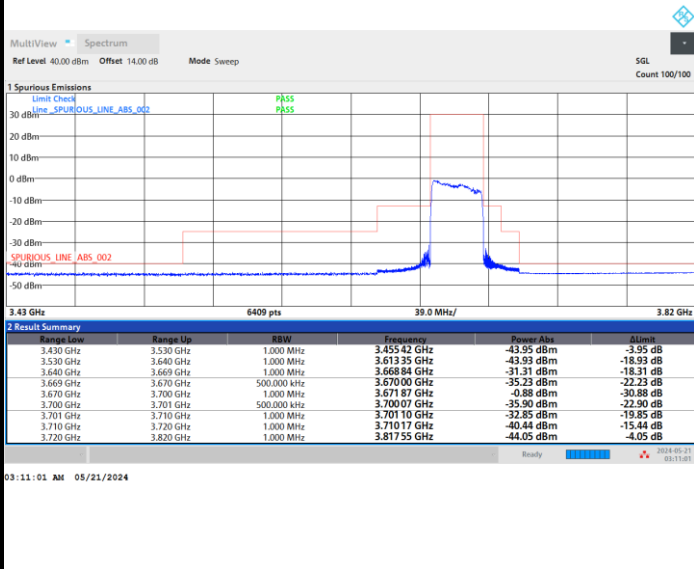

FR1 n48 / 30MHz / CP OFDM / 64QAM

Middle Channel

Full RB

FR1 n48 / 30MHz / CP OFDM / 64QAM

Highest Channel

Full RB

FR1 n48 / 30MHz / CP OFDM / 256QAM

Lowest Channel