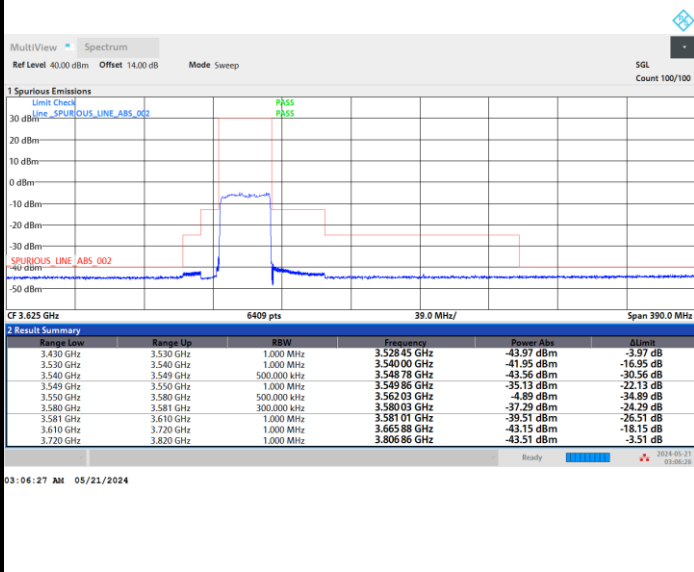

FR1 n48 / 30MHz / CP OFDM / 256QAM

Lowest Channel

Full RB