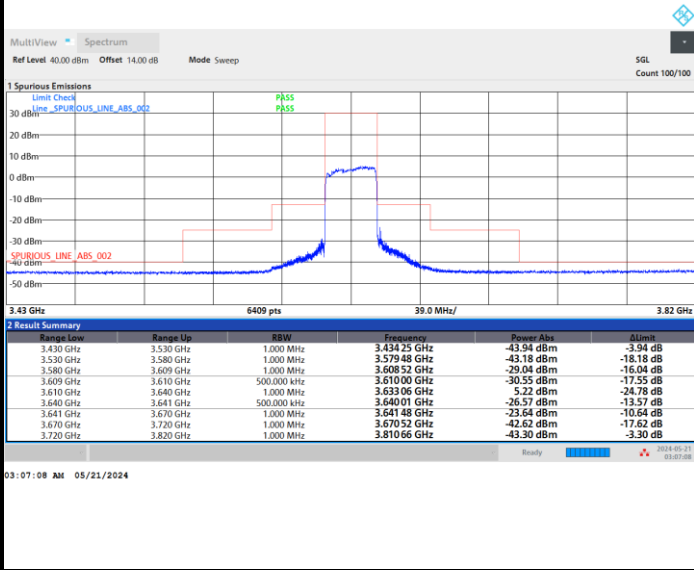

FR1 n48 / 30MHz / CP OFDM / QPSK

Middle Channel

Full RB