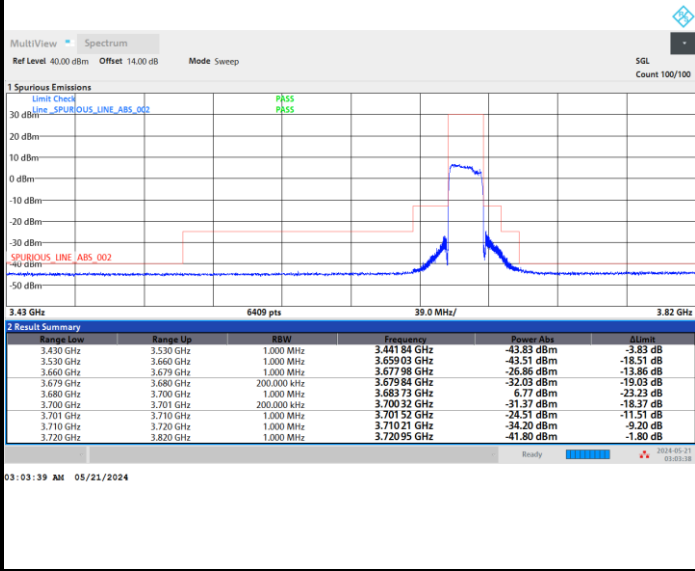

FR1 n48 / 20MHz / CP OFDM / 64QAM

Highest Channel

Full RB