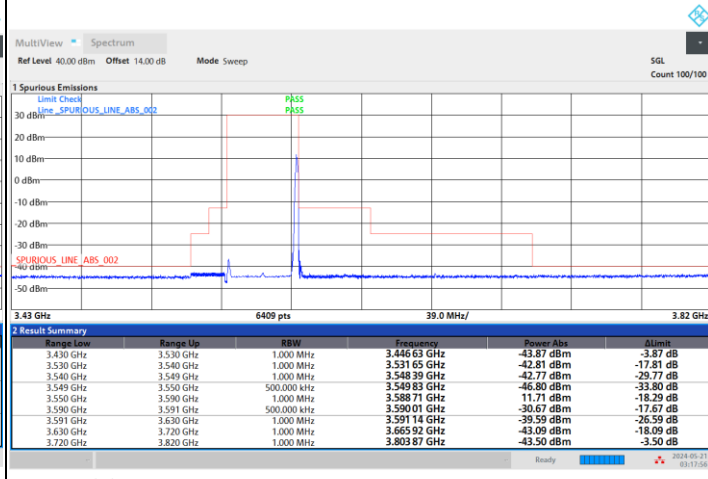

FR1 n48 / 40MHz / CP OFDM / 64QAM

Lowest Channel

1RB0

1RBmax