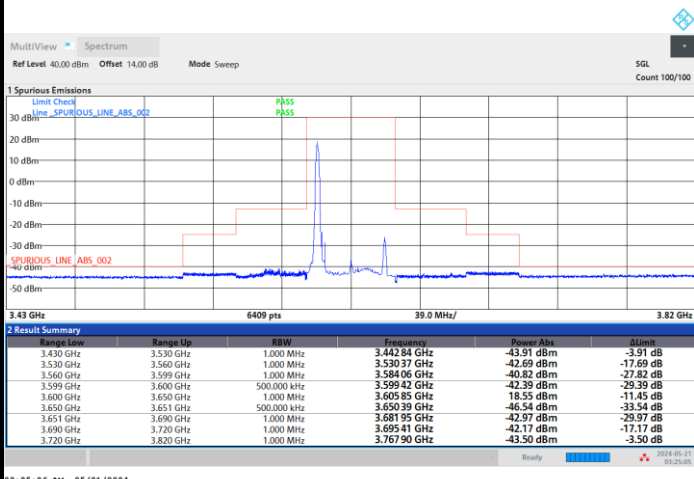

FR1 n48 / 40MHz / CP OFDM / 64QAM

Middle Channel

1RB0

1RBmax