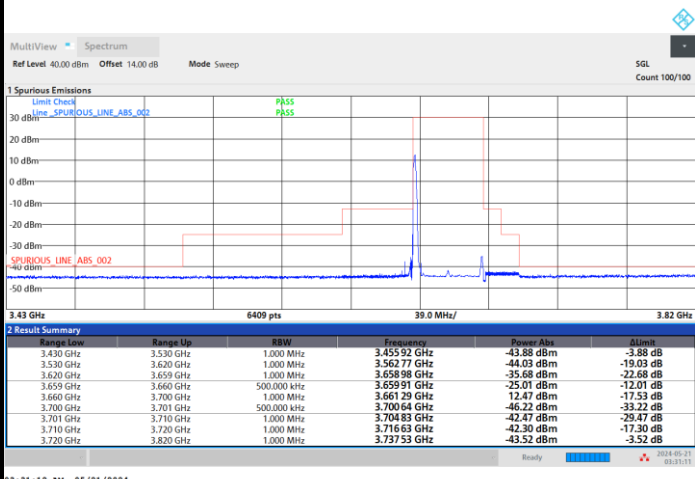

FR1 n48 / 40MHz / CP OFDM / 16QAM

Highest Channel

1RB0

1RBmax

Full RB

FR1 n48 / 40MHz / CP OFDM / 64QAM

Lowest Channel

1RB0