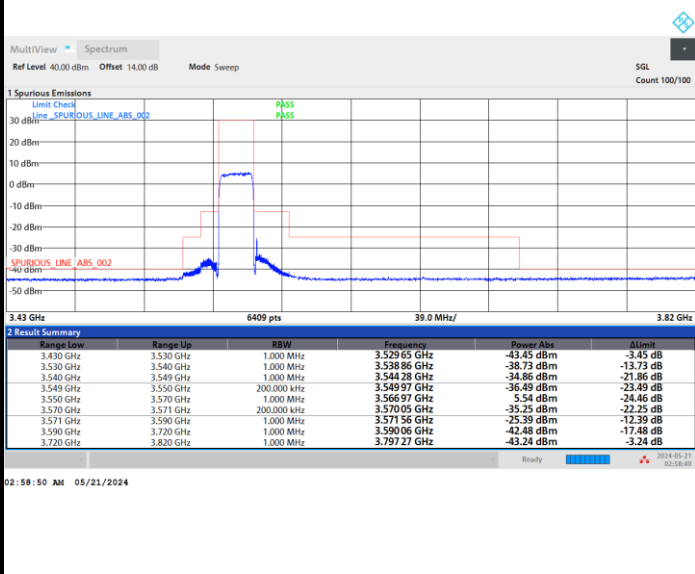

Highest Channel

Full RB

FR1 n48 / 20MHz / CP OFDM / 256QAM

Lowest Channel

Full RB

FR1 n48 / 20MHz / CP OFDM / 256QAM

Middle Channel

Full RB