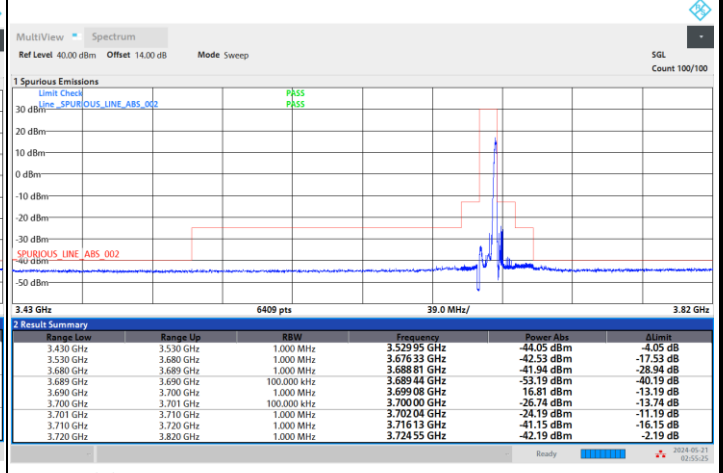

1RBmax

Full RB

FR1 n48 / 10MHz / CP OFDM / 256QAM

Highest Channel

1RB0

1RBmax

Full RB

FR1 n48 / 20MHz / CP OFDM / QPSK

Lowest Channel

Full RB

FR1 n48 / 20MHz / CP OFDM / QPSK

Middle Channel

Full RB

FR1 n48 / 20MHz / CP OFDM / QPSK

Highest Channel

Full RB