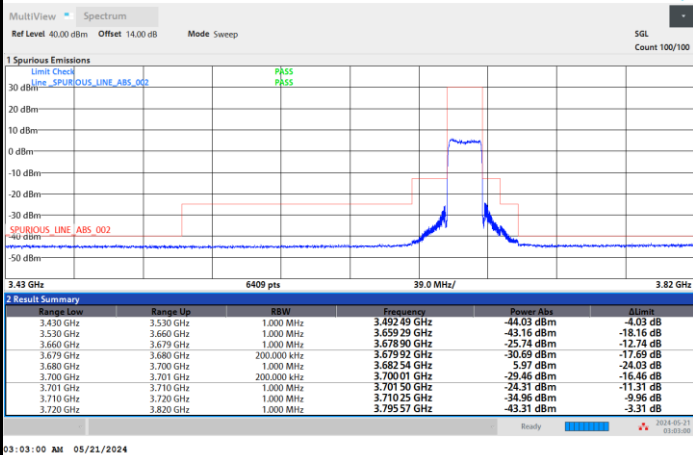

FR1 n48 / 20MHz / CP OFDM / 16QAM

Highest Channel

Full RB