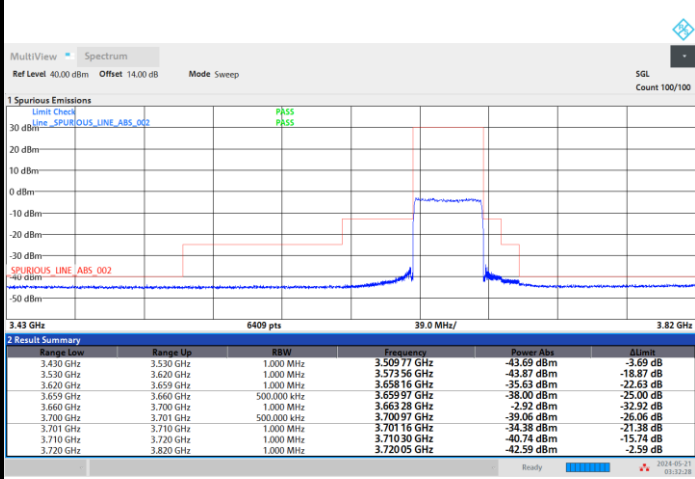

FR1 n48 / 40MHz / CP OFDM / 16QAM

Highest Channel

1RB0

1RBmax

Full RB

FR1 n48 / 40MHz / CP OFDM / 64QAM

Lowest Channel

1RB0