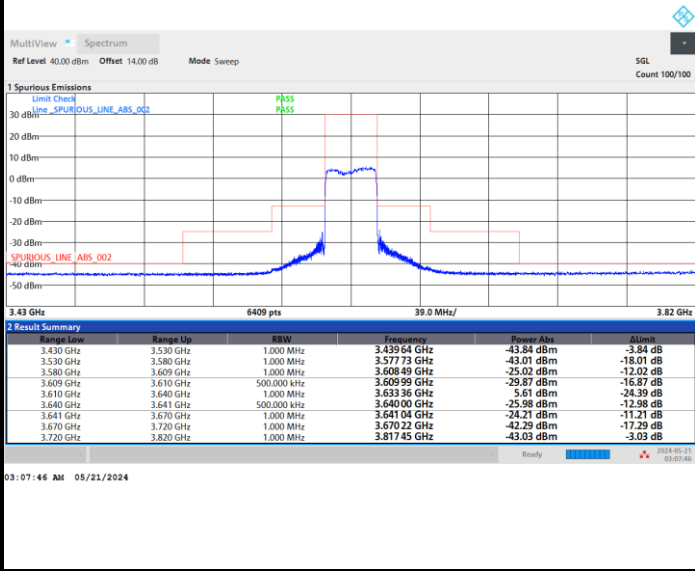

FR1 n48 / 30MHz / CP OFDM / 16QAM

Middle Channel

Full RB