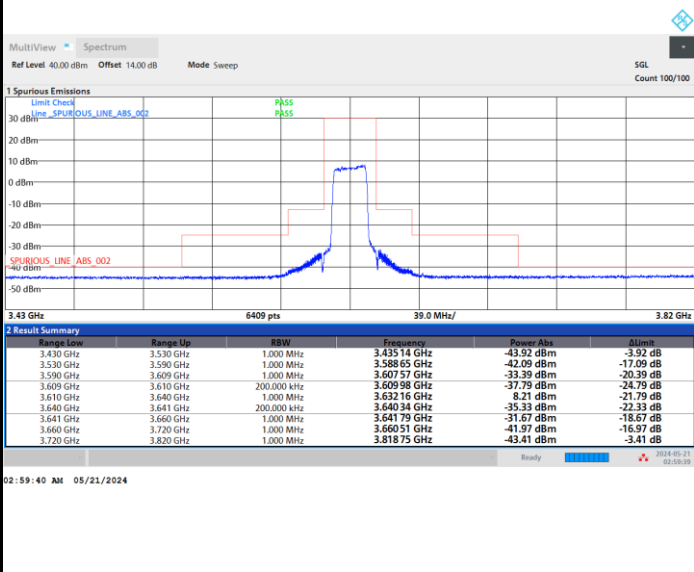

Lowest Channel

Full RB

FR1 n48 / 20MHz / CP OFDM / QPSK

Middle Channel

Full RB

FR1 n48 / 20MHz / CP OFDM / QPSK

Highest Channel

Full RB