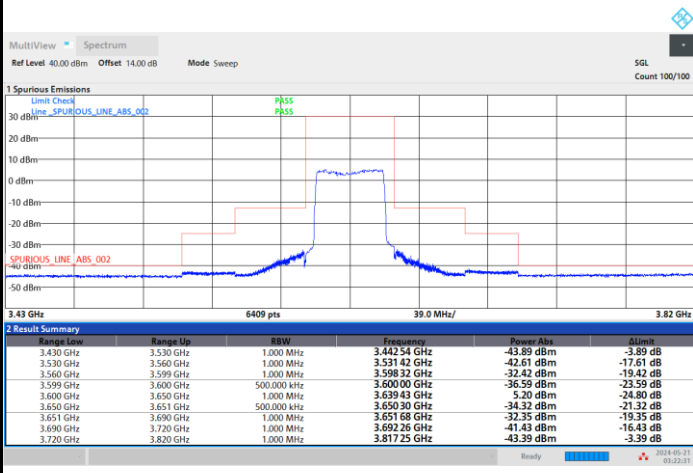

FR1 n48 / 40MHz / CP OFDM / QPSK

Middle Channel

1RB0

1RBmax

Full RB