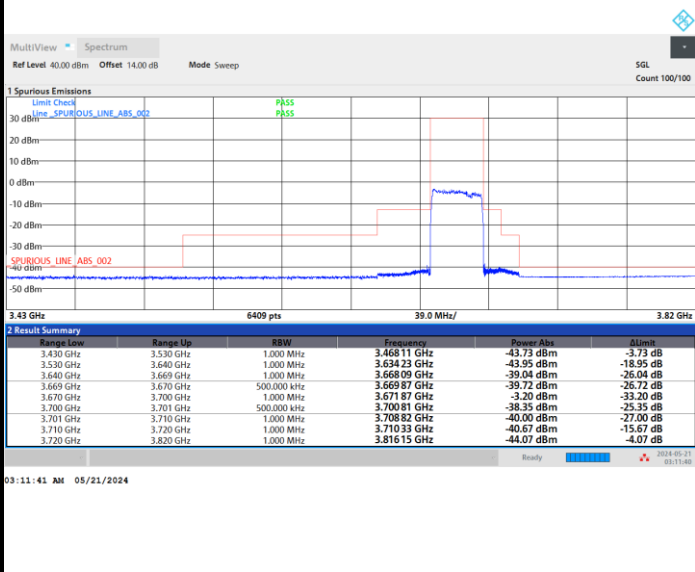

Full RB

FR1 n48 / 30MHz / CP OFDM / 256QAM

Middle Channel

Full RB

FR1 n48 / 30MHz / CP OFDM / 256QAM

Highest Channel

Full RB

FR1 n48 / 40MHz / CP OFDM / QPSK