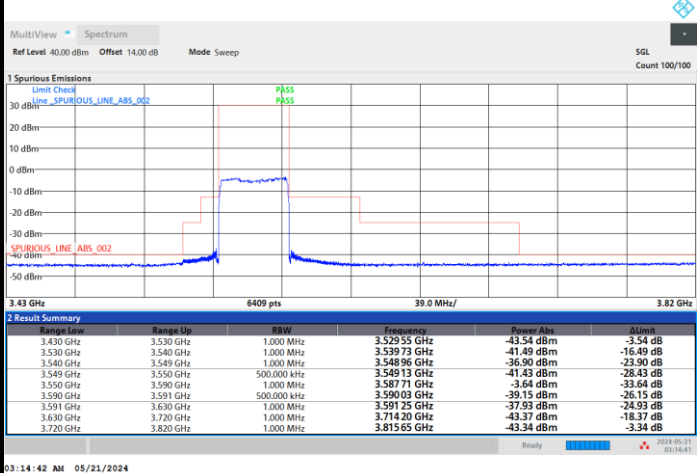

FR1 n48 / 40MHz / CP OFDM / QPSK

Lowest Channel

1RB0

1RBmax

Full RB