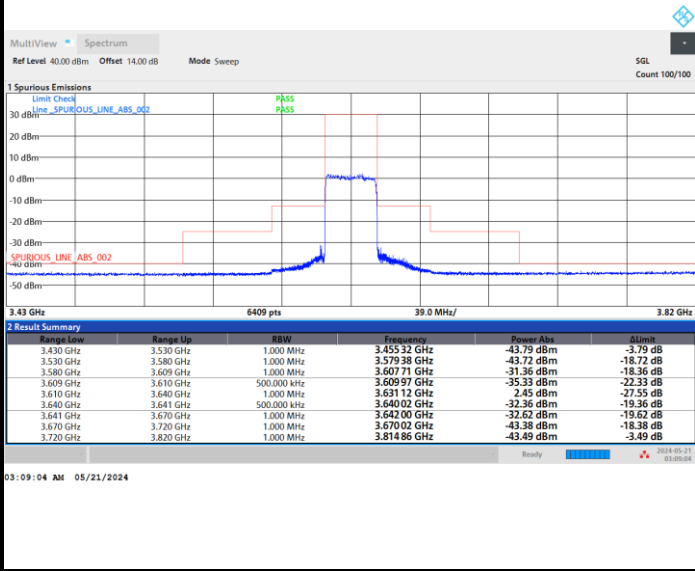

Full RB

FR1 n48 / 30MHz / CP OFDM / 256QAM

Middle Channel

Full RB

FR1 n48 / 30MHz / CP OFDM / 256QAM

Highest Channel

Full RB

FR1 n48 / 40MHz / CP OFDM / QPSK