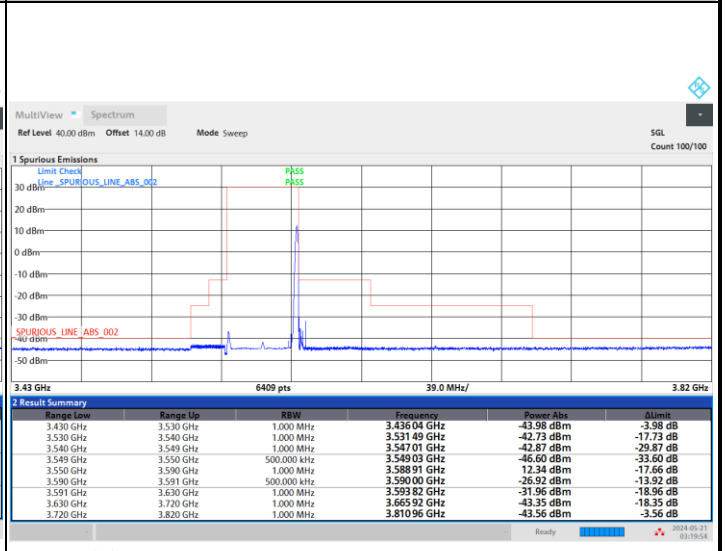

Highest Channel

1RB0

1RBmax

Full RB

FR1 n48 / 40MHz / CP OFDM / 256QAM

Lowest Channel

1RB0

1RBmax