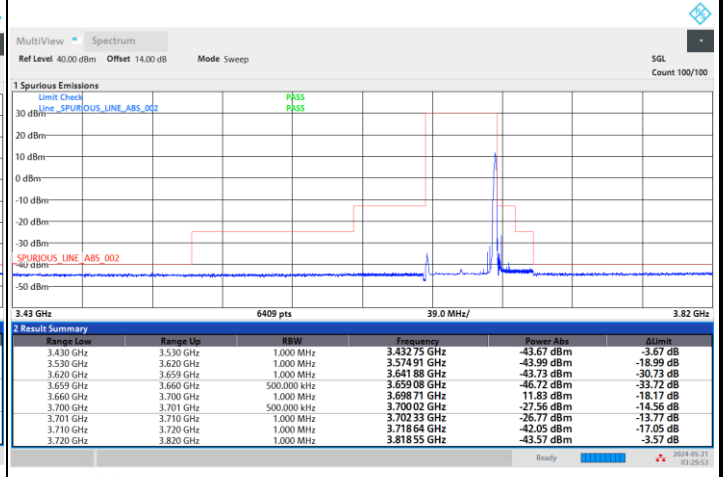

Full RB

FR1 n48 / 40MHz / CP OFDM / QPSK

Highest Channel

1RB0

1RBmax

Full RB

FR1 n48 / 40MHz / CP OFDM / 16QAM

Lowest Channel