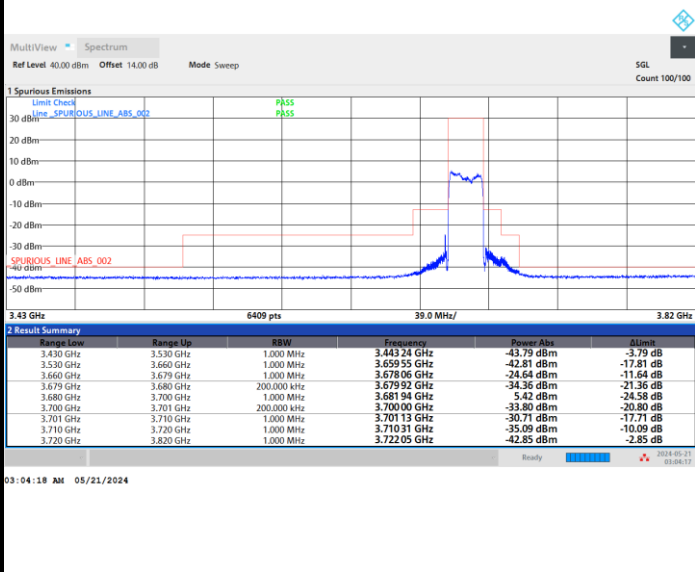

FR1 n48 / 20MHz / CP OFDM / 256QAM

Highest Channel

Full RB