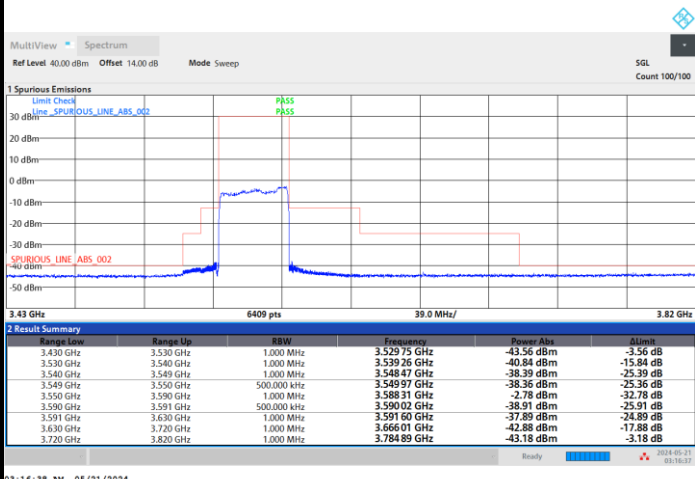

FR1 n48 / 40MHz / CP OFDM / 16QAM

Lowest Channel

1RB0

1RBmax

Full RB