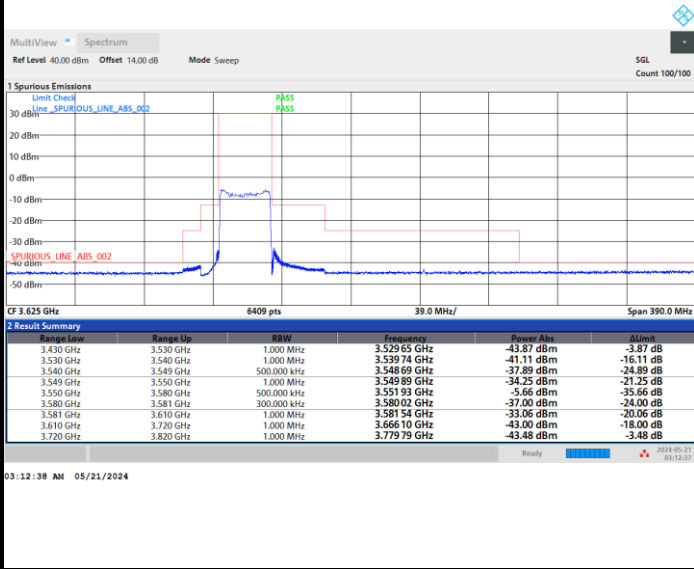

FR1 n48 / 20MHz / CP OFDM / 256QAM

Highest Channel

Full RB

FR1 n48 / 30MHz / CP OFDM / QPSK

Lowest Channel

Full RB

FR1 n48 / 30MHz / CP OFDM / QPSK

Middle Channel