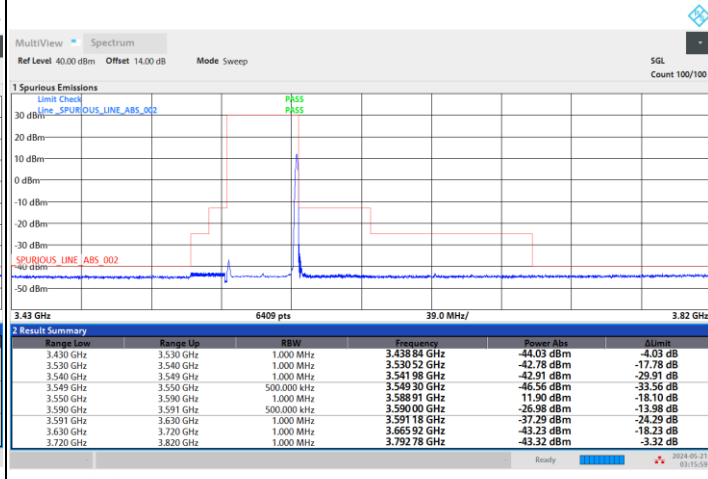

FR1 n48 / 40MHz / CP OFDM / 16QAM

Lowest Channel

1RB0

1RBmax