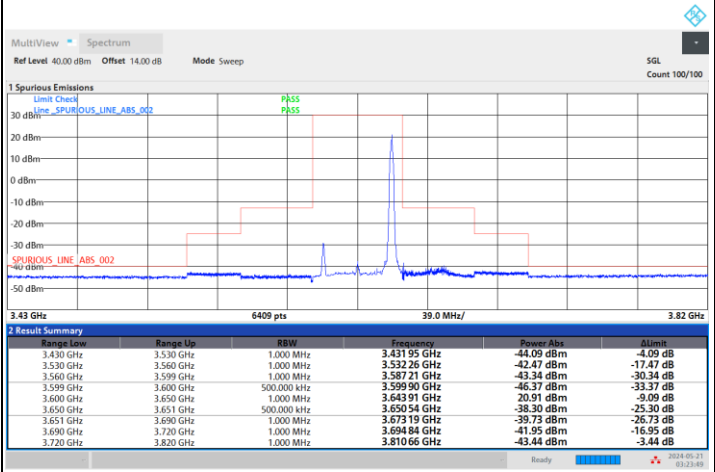

FR1 n48 / 40MHz / CP OFDM / 16QAM

Middle Channel

1RB0

1RBmax