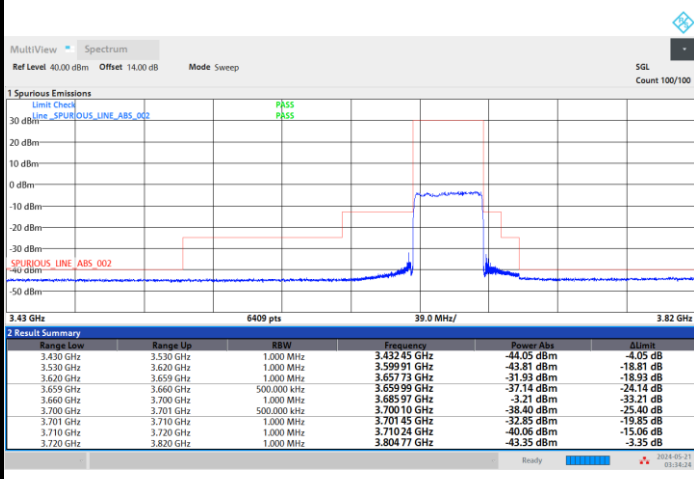

FR1 n48 / 40MHz / CP OFDM / 64QAM

Highest Channel

1RB0

1RBmax

Full RB