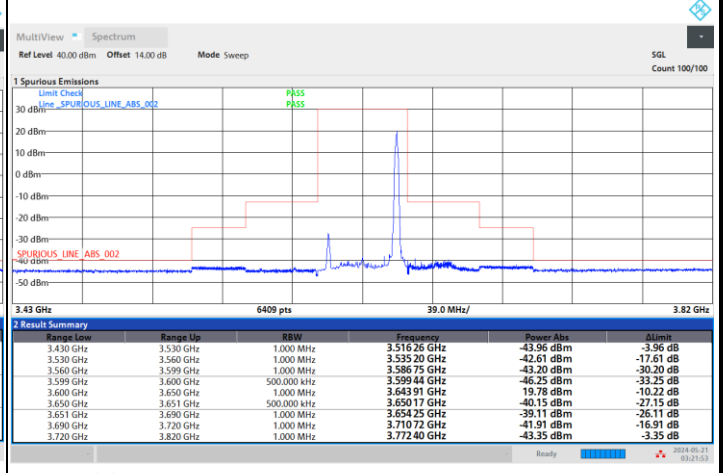

Lowest Channel

1RB0

1RBmax

Full RB

FR1 n48 / 40MHz / CP OFDM / QPSK

Middle Channel

1RB0

1RBmax