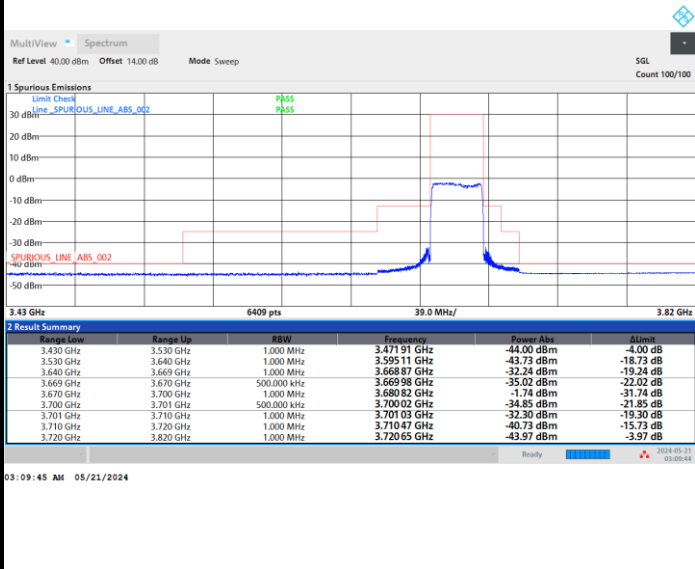

Full RB

FR1 n48 / 30MHz / CP OFDM / QPSK

Highest Channel

Full RB

FR1 n48 / 30MHz / CP OFDM / 16QAM

Lowest Channel

Full RB

FR1 n48 / 30MHz / CP OFDM / 16QAM