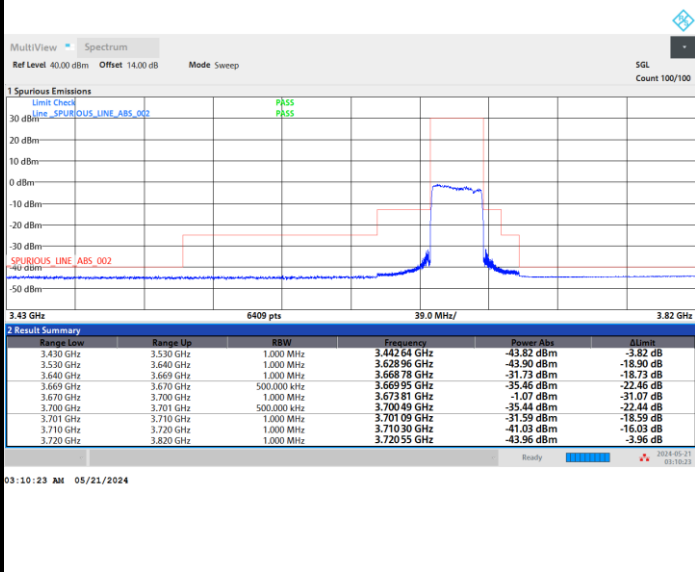

Middle Channel

Full RB

FR1 n48 / 30MHz / CP OFDM / 16QAM

Highest Channel

Full RB

FR1 n48 / 30MHz / CP OFDM / 64QAM

Lowest Channel

Full RB