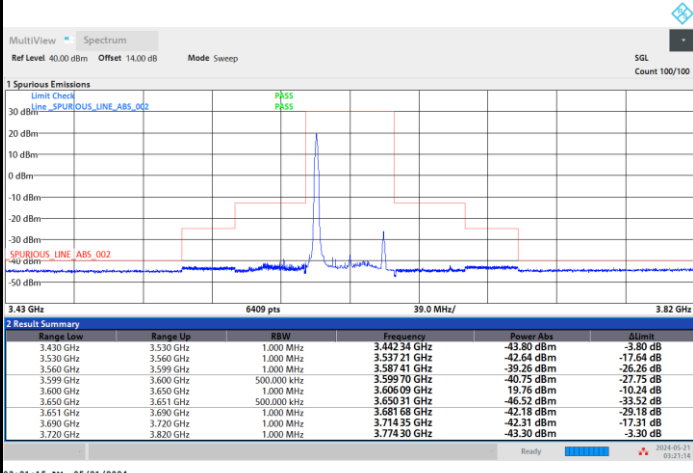

Lowest Channel

1RB0

1RBmax

Full RB

FR1 n48 / 40MHz / CP OFDM / QPSK

Middle Channel

1RB0

1RBmax