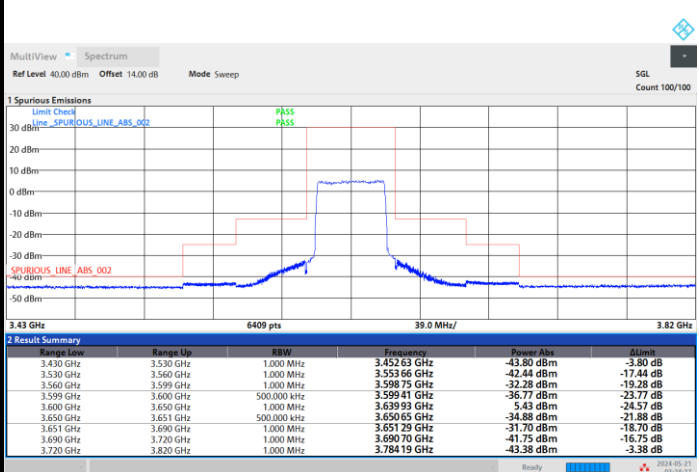

FR1 n48 / 40MHz / CP OFDM / 16QAM

Highest Channel

1RB0

1RBmax

Full RB

FR1 n48 / 40MHz / CP OFDM / 64QAM

Lowest Channel

1RB0