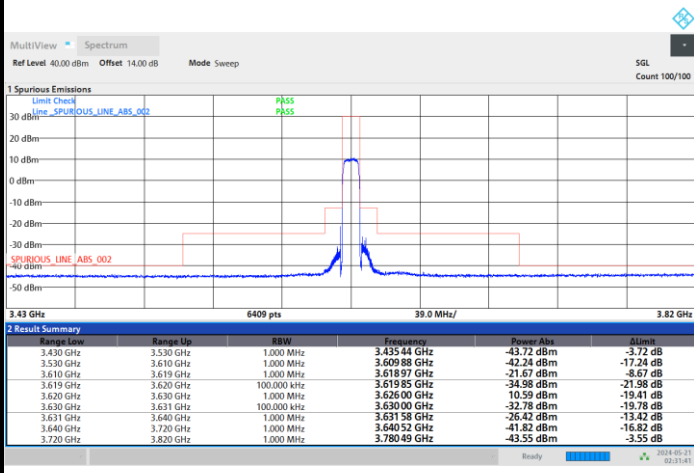

FR1 n48 / 10MHz / CP OFDM / 256QAM

Middle Channel

1RB0

1RBmax

Full RB