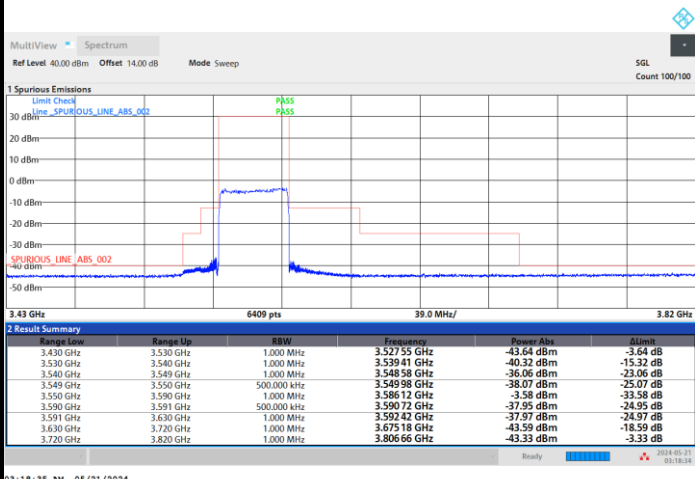

FR1 n48 / 40MHz / CP OFDM / 64QAM

Lowest Channel

1RB0

1RBmax

Full RB