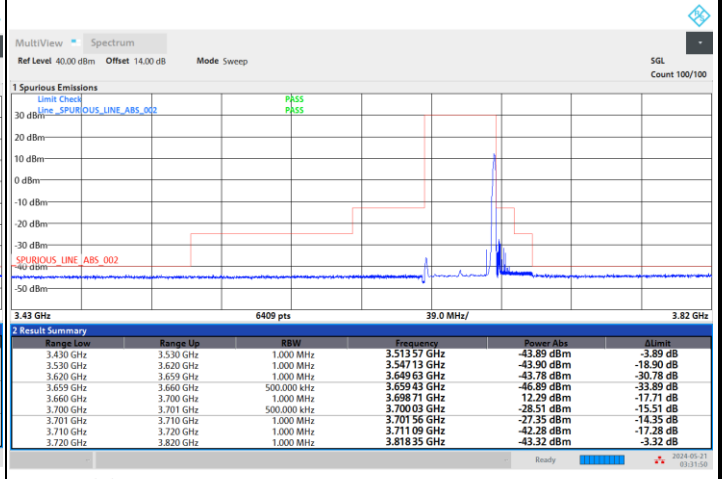

FR1 n48 / 40MHz / CP OFDM / 16QAM

Highest Channel

1RB0

1RBmax