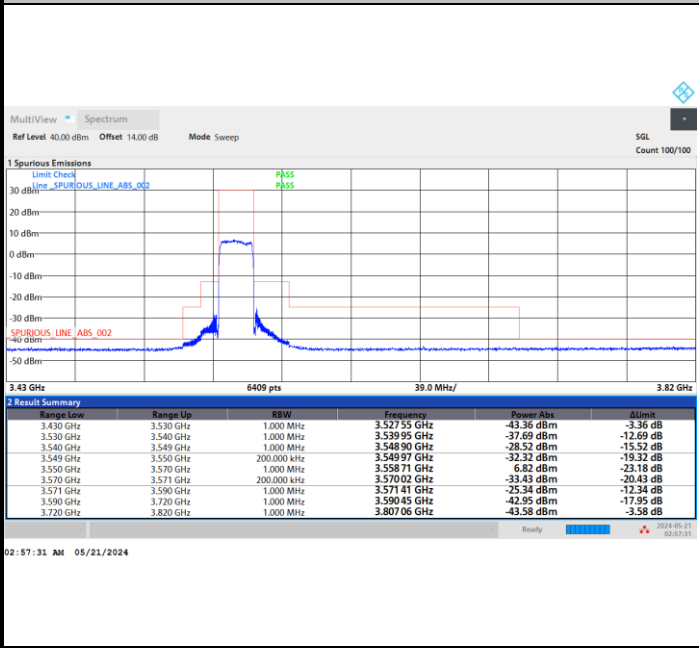

FR1 n48 / 20MHz / CP OFDM / 16QAM

Lowest Channel

Full RB