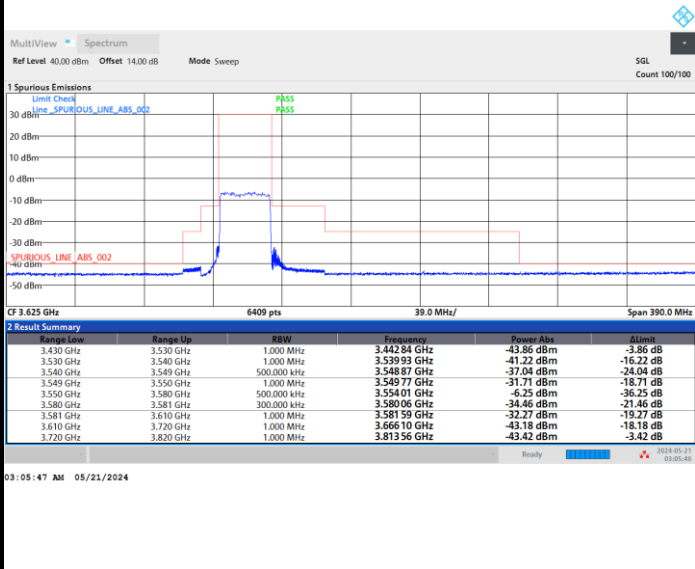

Middle Channel

Full RB

FR1 n48 / 30MHz / CP OFDM / 16QAM

Highest Channel

Full RB

FR1 n48 / 30MHz / CP OFDM / 64QAM

Lowest Channel

Full RB