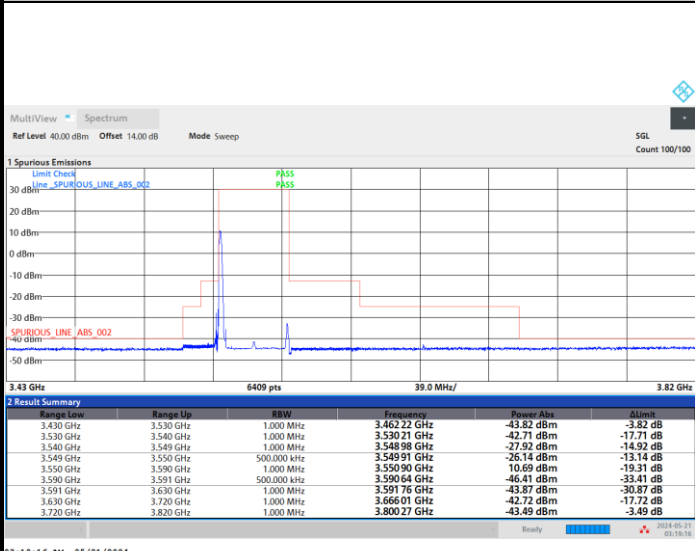

Highest Channel

1RB0

1RBmax

Full RB

FR1 n48 / 40MHz / CP OFDM / 256QAM

Lowest Channel

1RB0

1RBmax