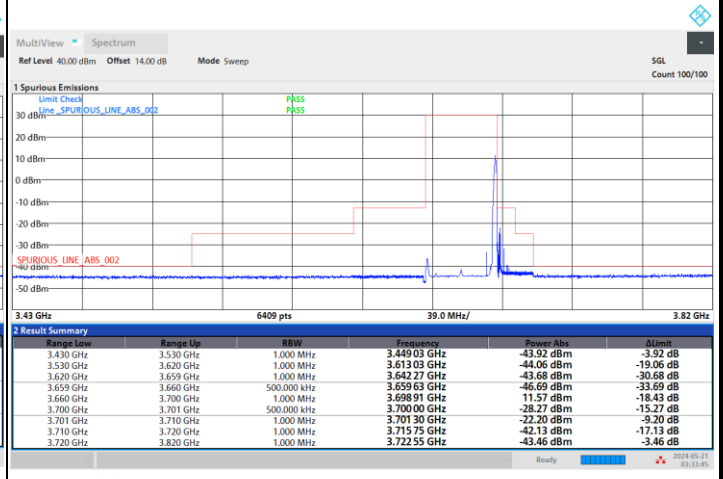

FR1 n48 / 40MHz / CP OFDM / 64QAM

Highest Channel

1RB0

1RBmax