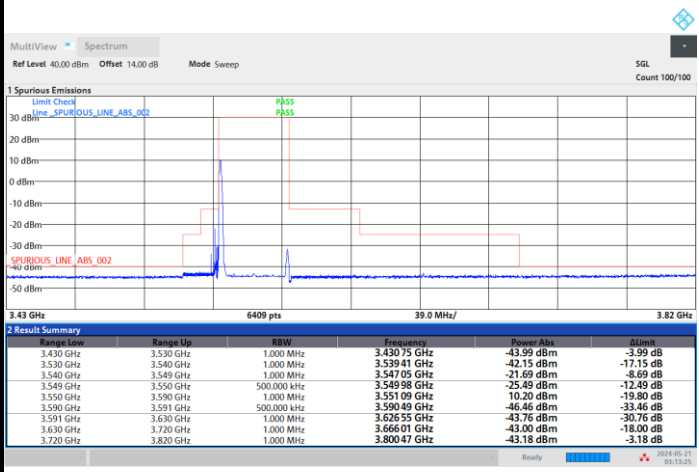

FR1 n48 / 40MHz / CP OFDM / QPSK

Lowest Channel

1RB0

1RBmax