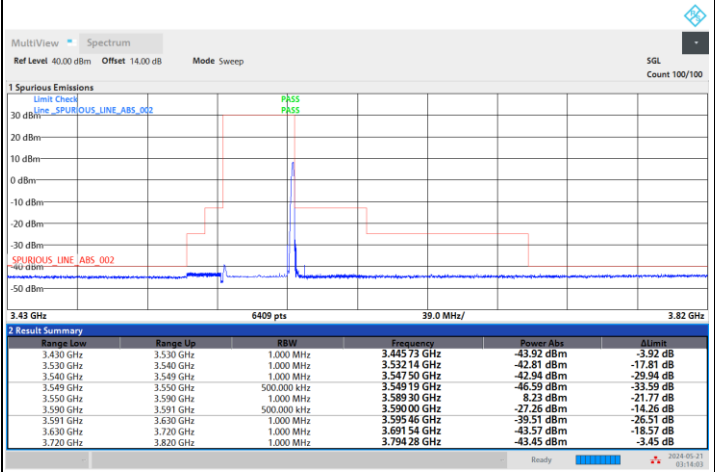

FR1 n48 / 40MHz / CP OFDM / QPSK

Lowest Channel

1RB0

1RBmax