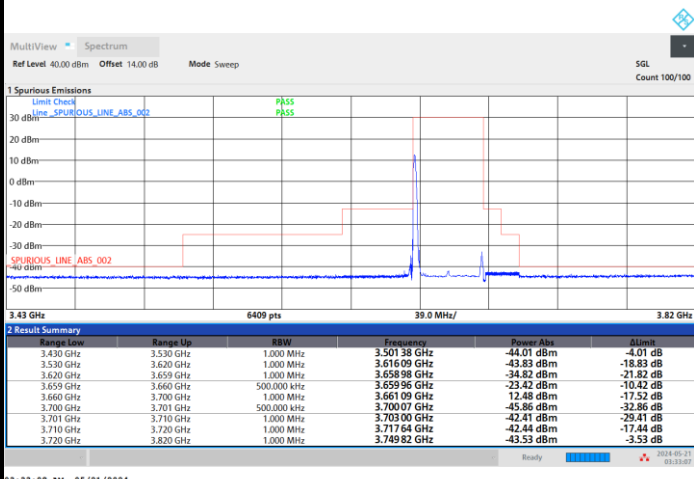

Highest Channel

1RB0

1RBmax

Full RB

FR1 n48 / 40MHz / CP OFDM / 256QAM

Lowest Channel

1RB0

1RBmax