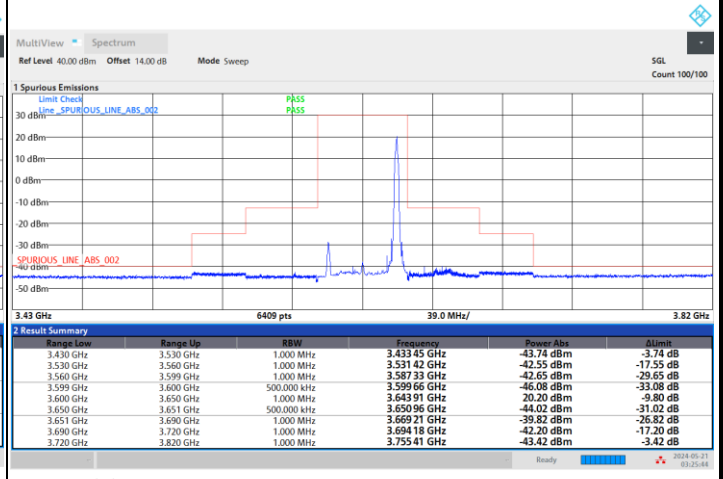

FR1 n48 / 40MHz / CP OFDM / 64QAM

Middle Channel

1RB0

1RBmax