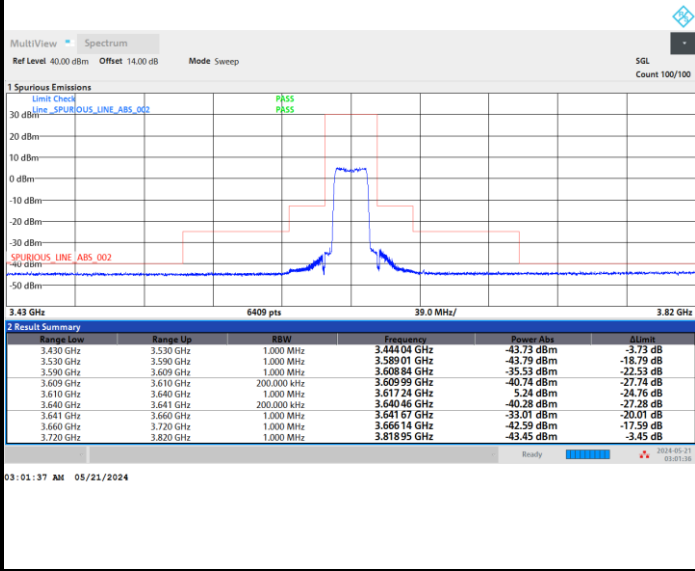

Highest Channel

Full RB

FR1 n48 / 20MHz / CP OFDM / 256QAM

Lowest Channel

Full RB

FR1 n48 / 20MHz / CP OFDM / 256QAM

Middle Channel

Full RB