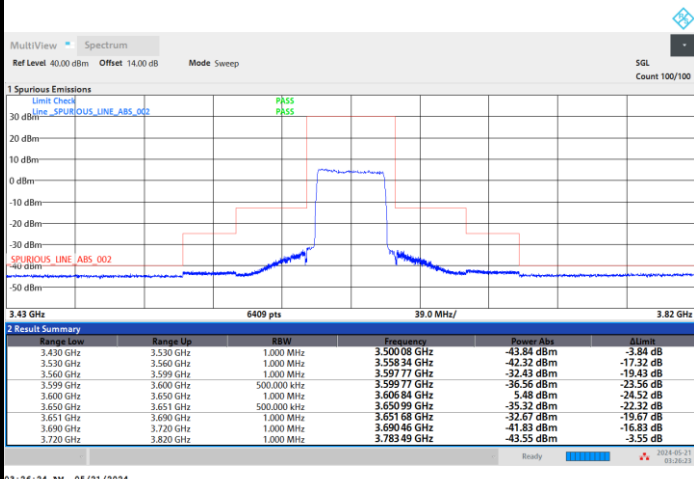

FR1 n48 / 40MHz / CP OFDM / 64QAM

Middle Channel

1RB0

1RBmax

Full RB