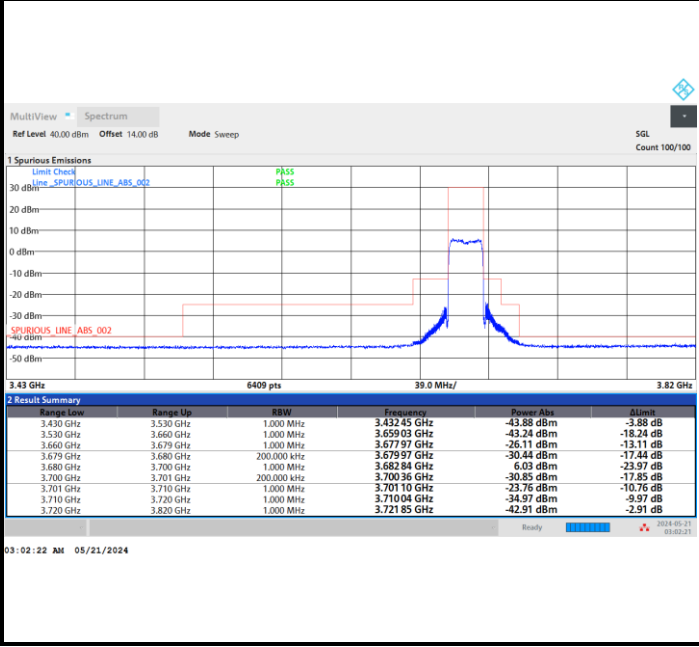

Lowest Channel

Full RB

FR1 n48 / 20MHz / CP OFDM / QPSK

Middle Channel

Full RB

FR1 n48 / 20MHz / CP OFDM / QPSK

Highest Channel

Full RB