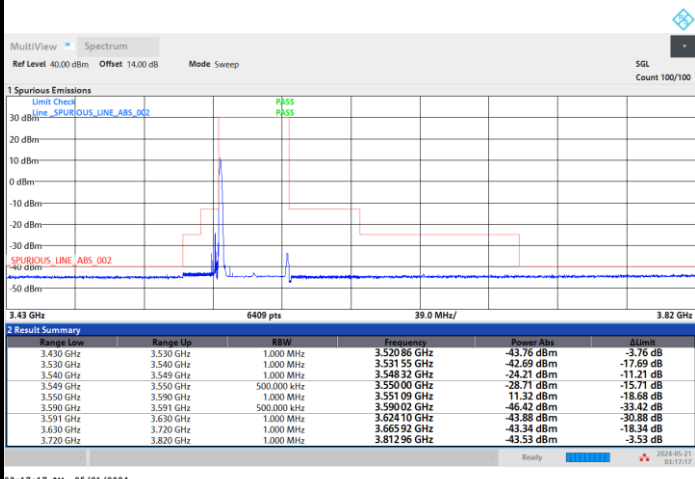

FR1 n48 / 40MHz / CP OFDM / 64QAM

Lowest Channel

1RB0

1RBmax