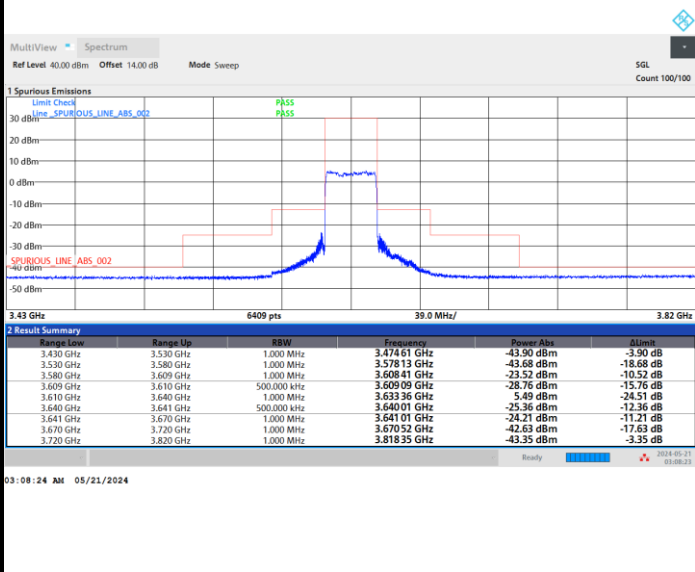

FR1 n48 / 30MHz / CP OFDM / 64QAM

Middle Channel

Full RB