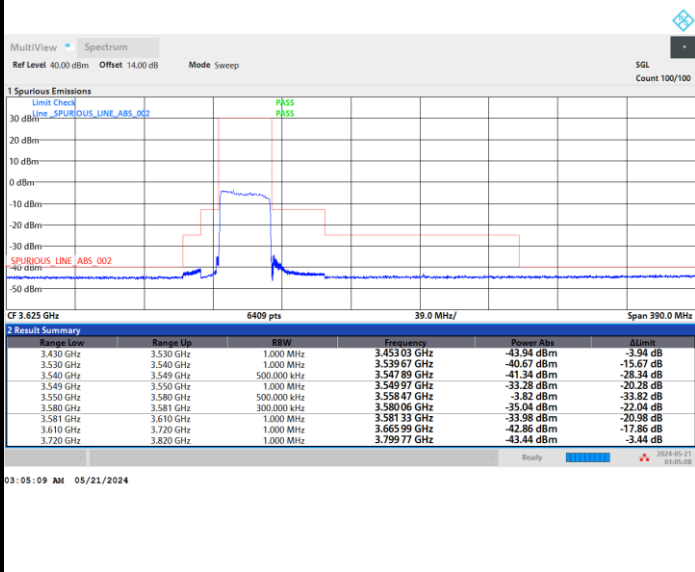

Full RB

FR1 n48 / 30MHz / CP OFDM / QPSK

Highest Channel

Full RB

FR1 n48 / 30MHz / CP OFDM / 16QAM

Lowest Channel

Full RB

FR1 n48 / 30MHz / CP OFDM / 16QAM