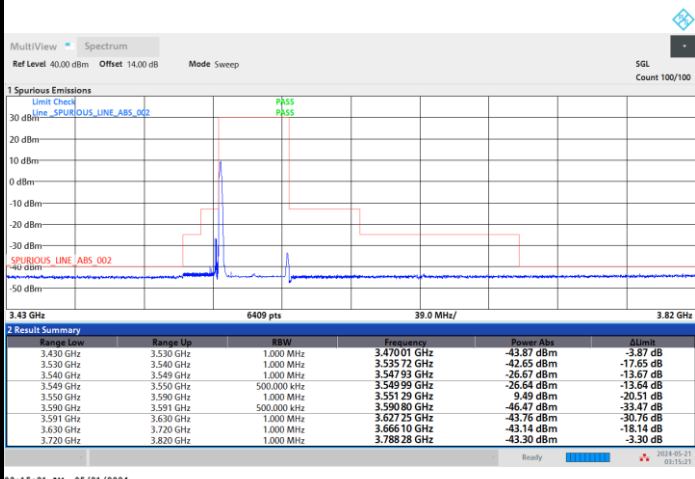

FR1 n48 / 40MHz / CP OFDM / 16QAM

Lowest Channel

1RB0

1RBmax