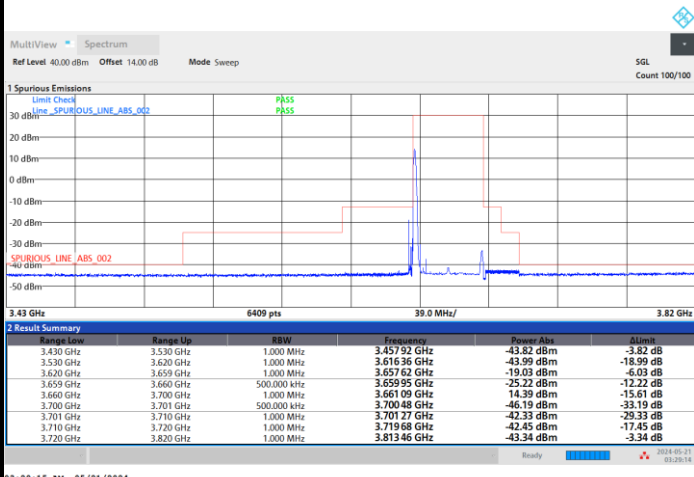

Full RB

FR1 n48 / 40MHz / CP OFDM / QPSK

Highest Channel

1RB0

1RBmax

Full RB

FR1 n48 / 40MHz / CP OFDM / 16QAM

Lowest Channel