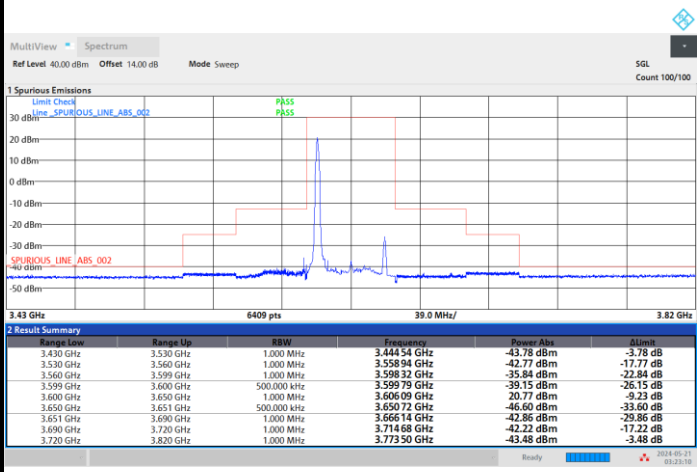

FR1 n48 / 40MHz / CP OFDM / 16QAM

Middle Channel

1RB0

1RBmax