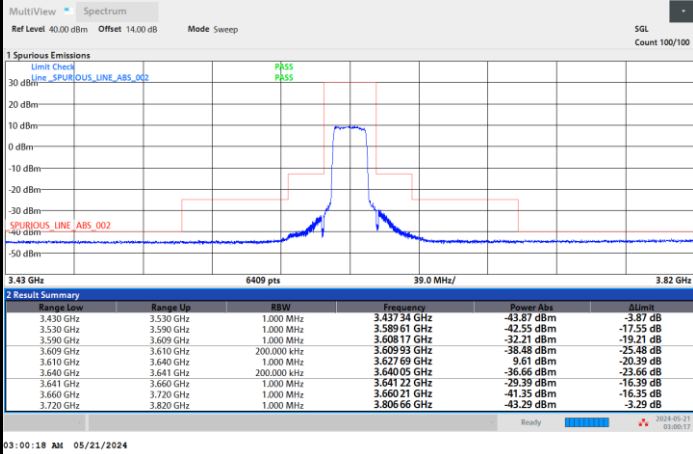

FR1 n48 / 20MHz / CP OFDM / 16QAM

Lowest Channel

Full RB

FR1 n48 / 20MHz / CP OFDM / 16QAM

Middle Channel

Full RB

FR1 n48 / 20MHz / CP OFDM / 16QAM

Highest Channel