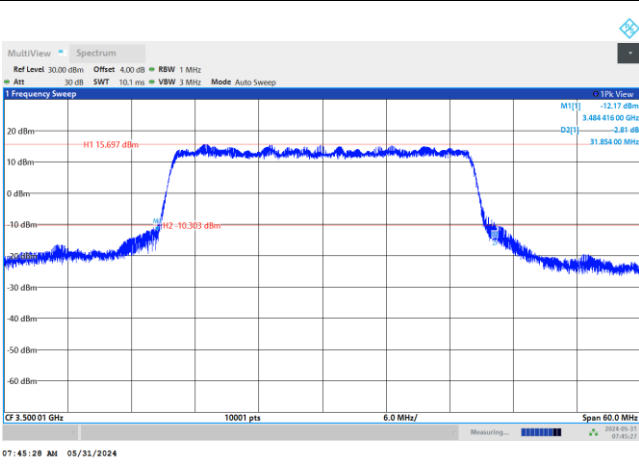

FR1 n77 / 20MHz / CP OFDM / Middle Channel / Full RB

QPSK

16QAM

64QAM

256QAM

FR1 n77 / 30MHz / CP OFDM / Middle Channel / Full RB

QPSK

16QAM

64QAM

256QAM

FR1 n77 / 40MHz / CP OFDM / Middle Channel / Full RB

QPSK

16QAM

64QAM

256QAM

FR1 n77 / 50MHz / CP OFDM / Middle Channel / Full RB