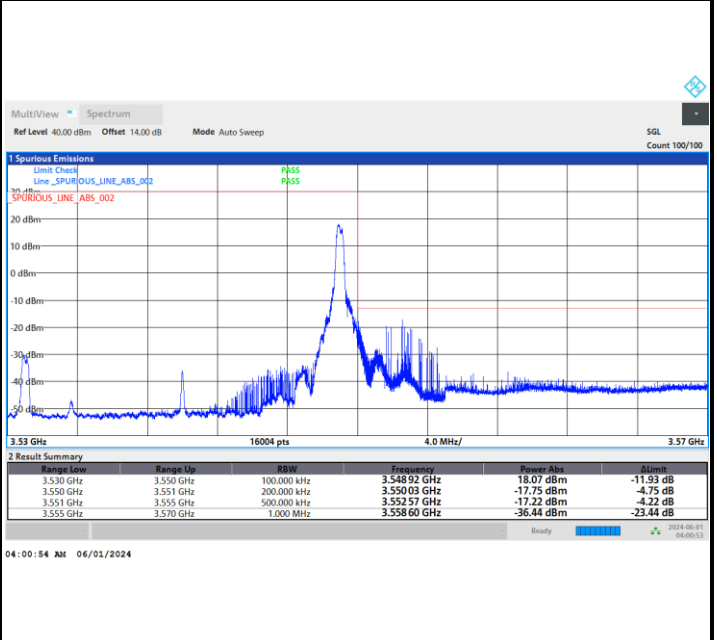

FR1 n77 / 100MHz / CP OFDM / Middle Channel / Full RB

QPSK

16QAM

64QAM

256QAM

Conducted Band Edge

FR1 n77 / 20MHz / CP OFDM / QPSK

Lowest Band Edge / 1RB0

Highest Band Edge / 1RBmax

Lowest Band Edge / Full RB

Highest Band Edge / Full RB

FR1 n77 / 20MHz / CP OFDM / 16QAM

Lowest Band Edge / 1RB0

Highest Band Edge / 1RBmax

Lowest Band Edge / Full RB

Highest Band Edge / Full RB