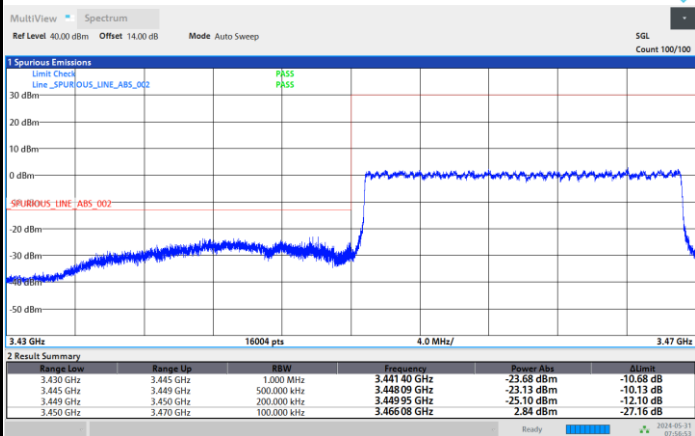

Highest Band Edge / 1RBmax

Lowest Band Edge / Full RB

Highest Band Edge / Full RB

FR1 n77 / 20MHz / CP OFDM / 16QAM

Lowest Band Edge / 1RB0

Highest Band Edge / 1RBmax

Lowest Band Edge / Full RB

Highest Band Edge / Full RB