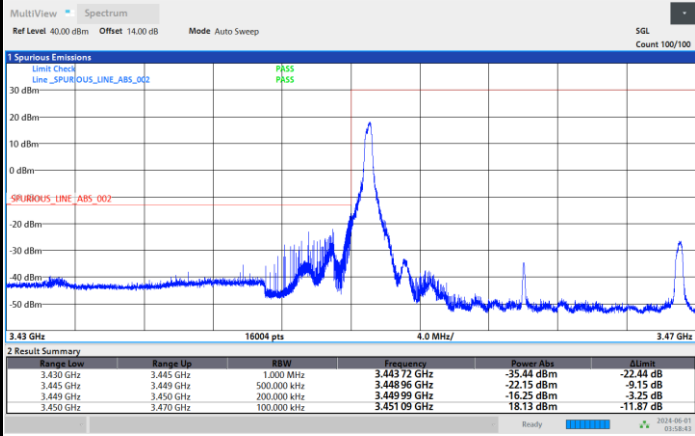

Highest Band Edge / 1RBmax

Lowest Band Edge / Full RB

Highest Band Edge / Full RB

FR1 n77 / 20MHz / CP OFDM / 16QAM

Lowest Band Edge / 1RB0

Highest Band Edge / 1RBmax

Lowest Band Edge / Full RB

Highest Band Edge / Full RB