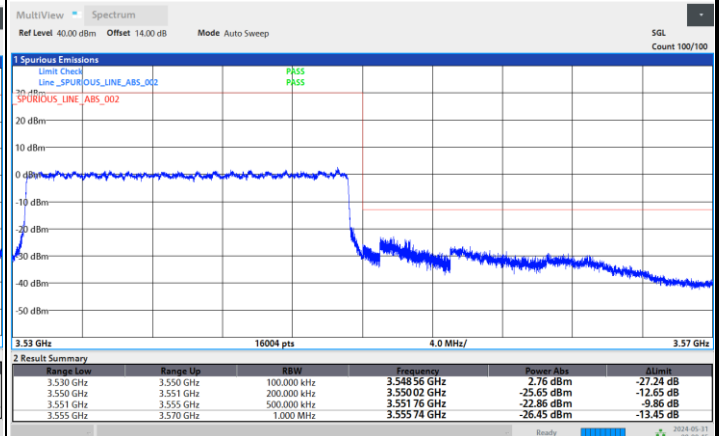

Highest Band Edge / 1RBmax

Lowest Band Edge / Full RB

Highest Band Edge / Full RB

FR1 n77 / 20MHz / CP OFDM / 16QAM

Lowest Band Edge / 1RB0

Highest Band Edge / 1RBmax

Lowest Band Edge / Full RB

Highest Band Edge / Full RB

FR1 n77 / 20MHz / CP OFDM / 64QAM

Lowest Band Edge / 1RB0

Highest Band Edge / 1RBmax

Lowest Band Edge / Full RB

Highest Band Edge / Full RB

FR1 n77 / 20MHz / CP OFDM / 256QAM

Lowest Band Edge / 1RB0

Highest Band Edge / 1RBmax