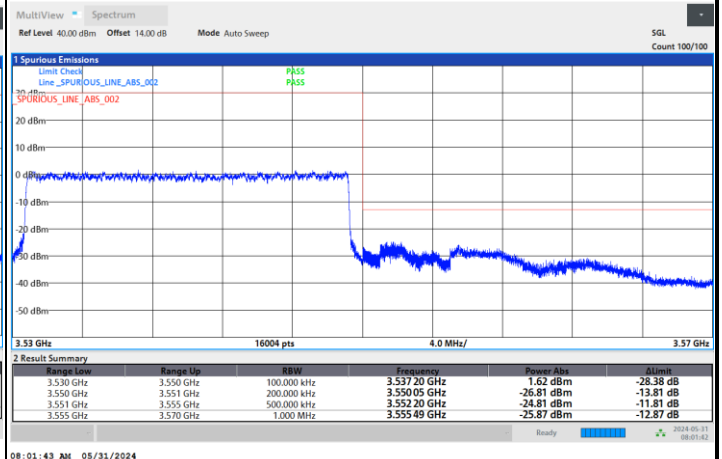

Highest Band Edge / 1RBmax

Lowest Band Edge / Full RB

Highest Band Edge / Full RB

FR1 n77 / 20MHz / CP OFDM / 16QAM

Lowest Band Edge / 1RB0

Highest Band Edge / 1RBmax

Lowest Band Edge / Full RB

Highest Band Edge / Full RB

FR1 n77 / 20MHz / CP OFDM / 64QAM

Lowest Band Edge / 1RB0

Highest Band Edge / 1RBmax

Lowest Band Edge / Full RB

Highest Band Edge / Full RB

FR1 n77 / 20MHz / CP OFDM / 256QAM

Lowest Band Edge / 1RB0

Highest Band Edge / 1RBmax

Lowest Band Edge / Full RB

Highest Band Edge / Full RB

FR1 n77 / 30MHz / CP OFDM / QPSK

Lowest Band Edge / Full RB

Highest Band Edge / Full RB

FR1 n77 / 30MHz / CP OFDM / 16QAM

Lowest Band Edge / Full RB

Highest Band Edge / Full RB