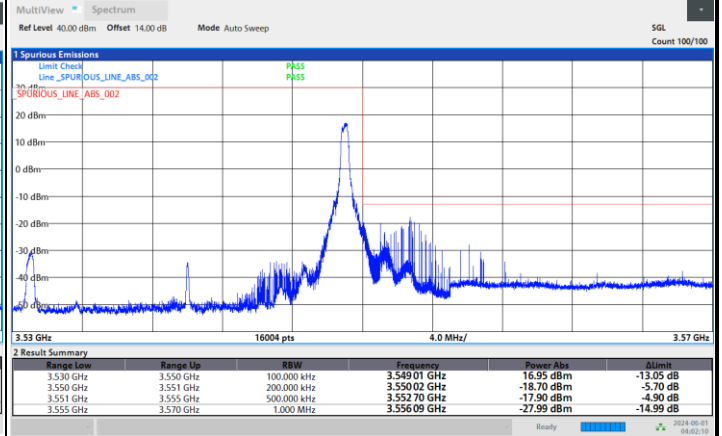

FR1 n77 / 20MHz / CP OFDM / 64QAM

Lowest Band Edge / 1RB0

Highest Band Edge / 1RBmax