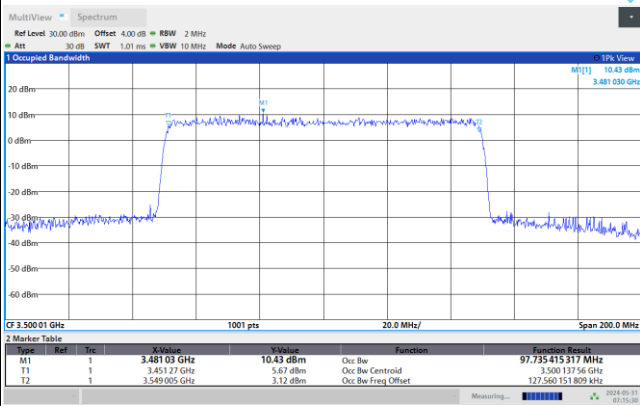

FR1 n77 / 100MHz / CP OFDM / Middle Channel / Full RB

QPSK

16QAM

64QAM

256QAM

Conducted Band Edge

FR1 n77 / 20MHz / CP OFDM / QPSK

Lowest Band Edge / 1RB0