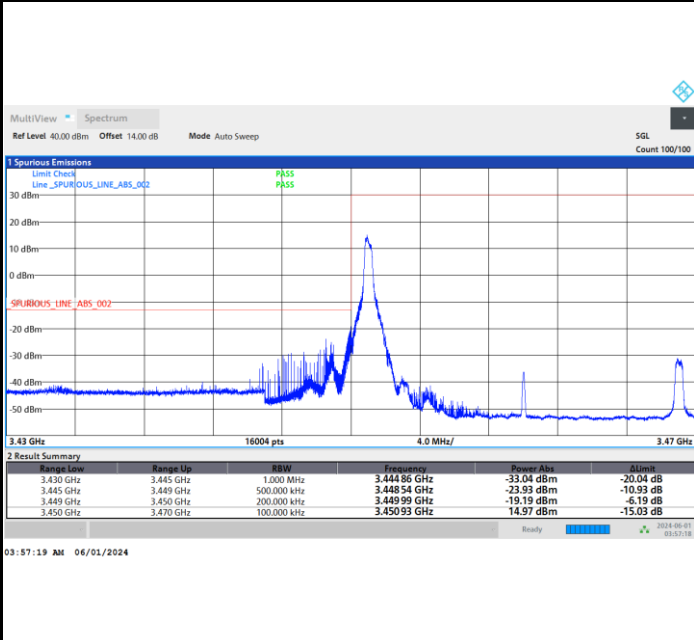

Highest Band Edge / 1RBmax

Lowest Band Edge / Full RB

Highest Band Edge / Full RB

FR1 n77 / 20MHz / CP OFDM / 16QAM

Lowest Band Edge / 1RB0

Highest Band Edge / 1RBmax

Lowest Band Edge / Full RB

Highest Band Edge / Full RB

FR1 n77 / 20MHz / CP OFDM / 64QAM

Lowest Band Edge / 1RB0

Highest Band Edge / 1RBmax

Lowest Band Edge / Full RB

Highest Band Edge / Full RB

FR1 n77 / 20MHz / CP OFDM / 256QAM

Lowest Band Edge / 1RB0

Highest Band Edge / 1RBmax

Lowest Band Edge / Full RB

Highest Band Edge / Full RB

FR1 n77 / 30MHz / CP OFDM / QPSK

Lowest Band Edge / Full RB

Highest Band Edge / Full RB

FR1 n77 / 30MHz / CP OFDM / 16QAM

Lowest Band Edge / Full RB

Highest Band Edge / Full RB