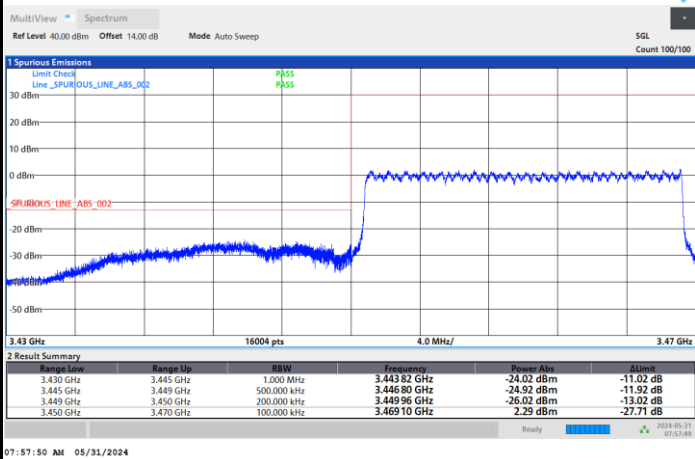

FR1 n77 / 20MHz / CP OFDM / 64QAM

Lowest Band Edge / 1RB0

Highest Band Edge / 1RBmax

Lowest Band Edge / Full RB

Highest Band Edge / Full RB

FR1 n77 / 20MHz / CP OFDM / 256QAM

Lowest Band Edge / 1RB0

Highest Band Edge / 1RBmax

Lowest Band Edge / Full RB

Highest Band Edge / Full RB

FR1 n77 / 30MHz / CP OFDM / QPSK

Lowest Band Edge / Full RB

Highest Band Edge / Full RB

FR1 n77 / 30MHz / CP OFDM / 16QAM

Lowest Band Edge / Full RB

Highest Band Edge / Full RB