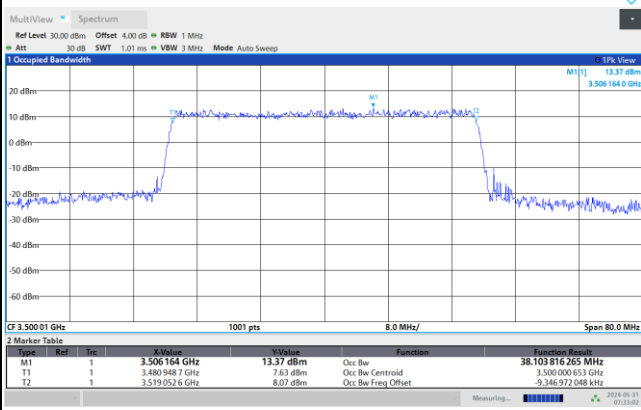

16QAM

07:31:42 AM 05/31/2024

07:32:12 AM 05/31/2024

64QAM

256QAM

07:33:02 AM 05/31/2024

07:33:35 AM 05/31/2024

FR1 n77 / 50MHz / CP OFDM / Middle Channel / Full RB