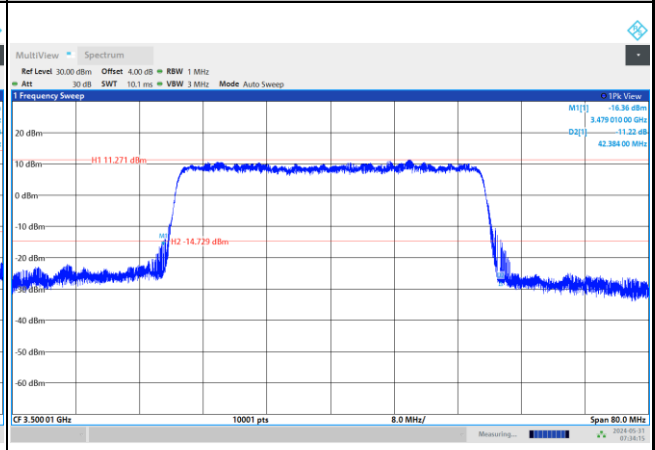

64QAM

256QAM

FR1 n77 / 40MHz / CP OFDM / Middle Channel / Full RB

QPSK

16QAM

64QAM

256QAM

FR1 n77 / 50MHz / CP OFDM / Middle Channel / Full RB