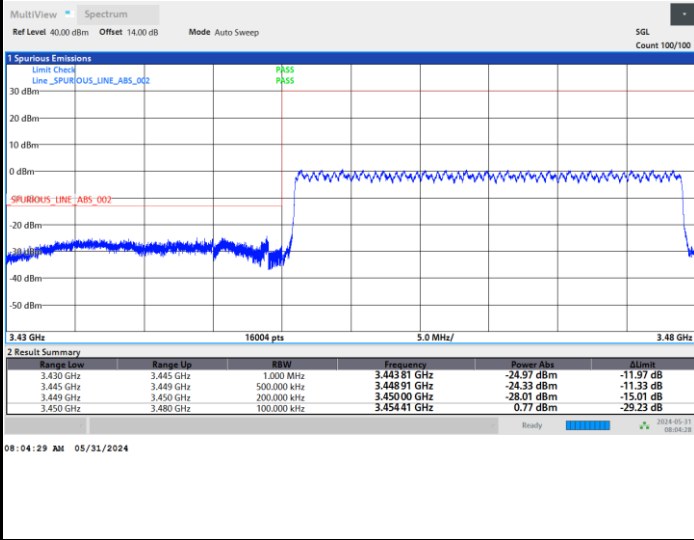

Lowest Band Edge / Full RB

Highest Band Edge / Full RB

FR1 n77 / 30MHz / CP OFDM / QPSK

Lowest Band Edge / Full RB

Highest Band Edge / Full RB

FR1 n77 / 30MHz / CP OFDM / 16QAM

Lowest Band Edge / Full RB

Highest Band Edge / Full RB