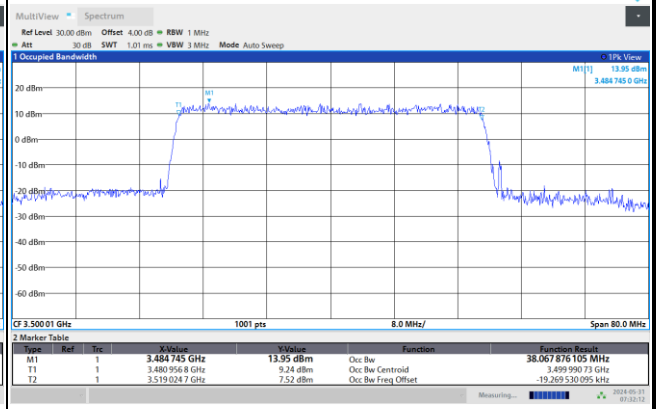

07:32:12 AM 05/31/2024