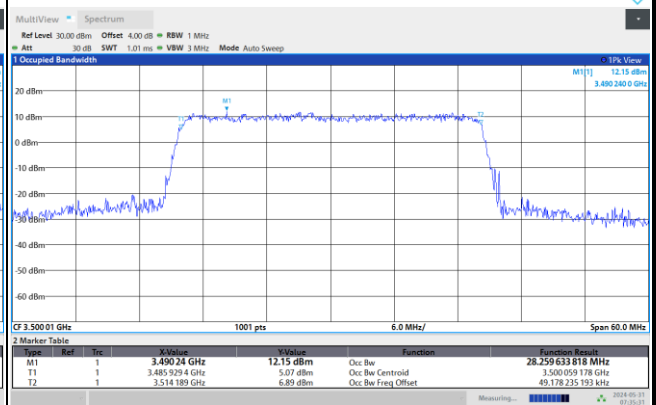

07:46:29 AM 05/31/2024

07:45:38 AM 05/31/2024

64QAM

256QAM

07:45:04 AM 05/31/2024

07:35:32 AM 05/31/2024

FR1 n77 / 40MHz / CP OFDM / Middle Channel / Full RB

QPSK