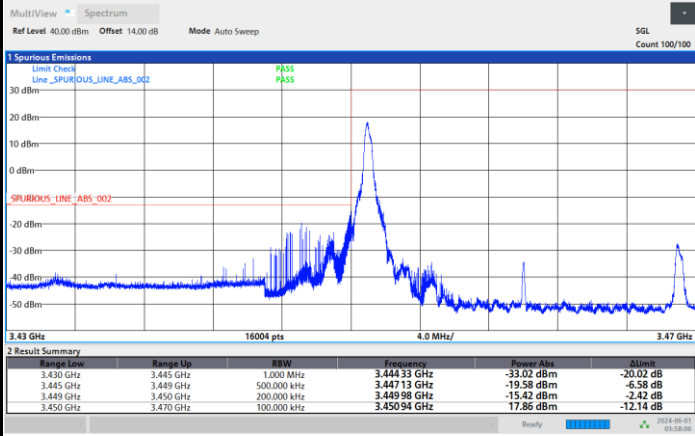

FR1 n77 / 20MHz / CP OFDM / 64QAM

Lowest Band Edge / 1RB0

Highest Band Edge / 1RBmax