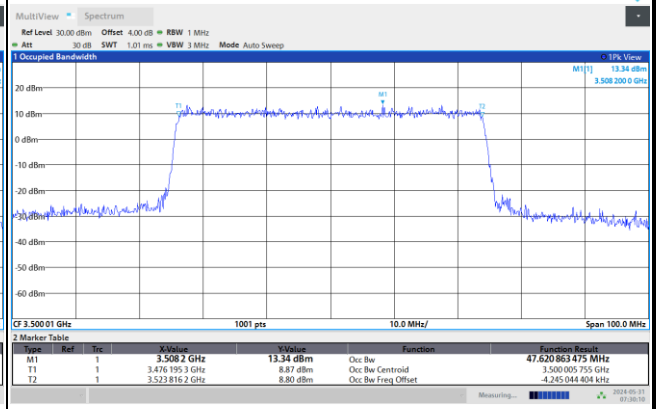

FR1 n77 / 50MHz / CP OFDM / Middle Channel / Full RB

QPSK

16QAM

64QAM

256QAM