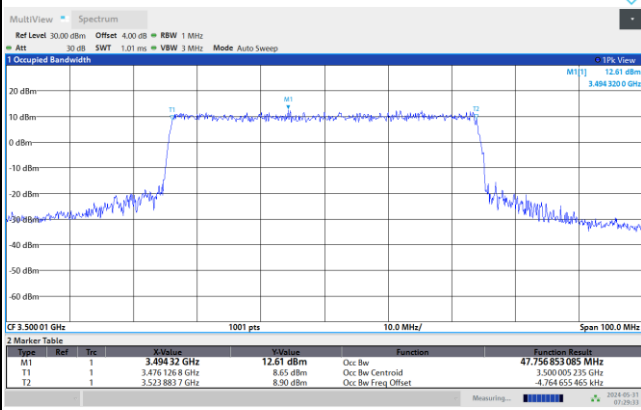

FR1 n77 / 50MHz / CP OFDM / Middle Channel / Full RB

QPSK

16QAM

64QAM

256QAM