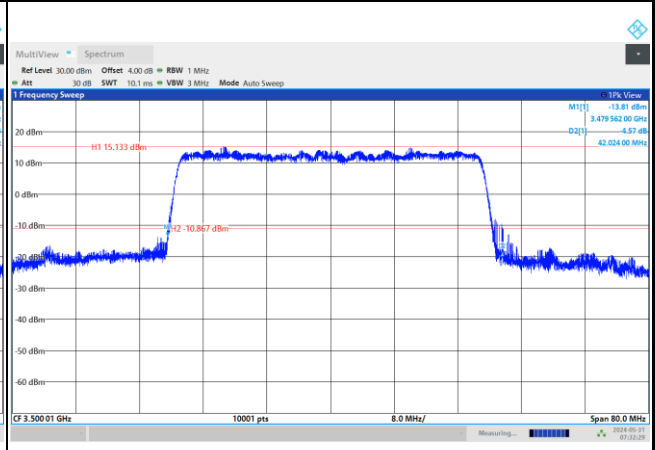

64QAM

256QAM

FR1 n77 / 40MHz / CP OFDM / Middle Channel / Full RB

QPSK

16QAM

64QAM

256QAM

FR1 n77 / 50MHz / CP OFDM / Middle Channel / Full RB