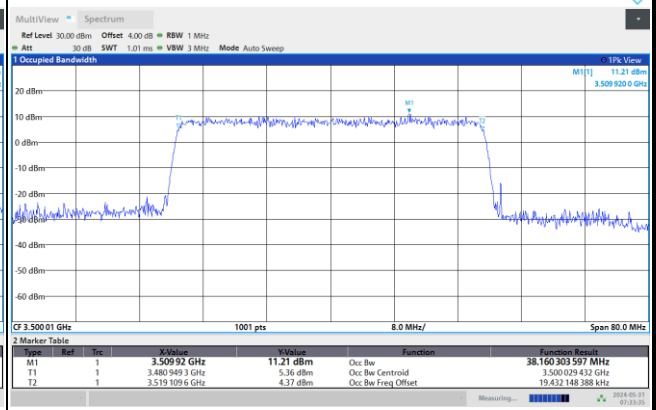

16QAM

07:31:42 AM 05/31/2024

07:32:12 AM 05/31/2024

64QAM

256QAM

07:33:02 AM 05/31/2024

07:33:35 AM 05/31/2024

FR1 n77 / 50MHz / CP OFDM / Middle Channel / Full RB