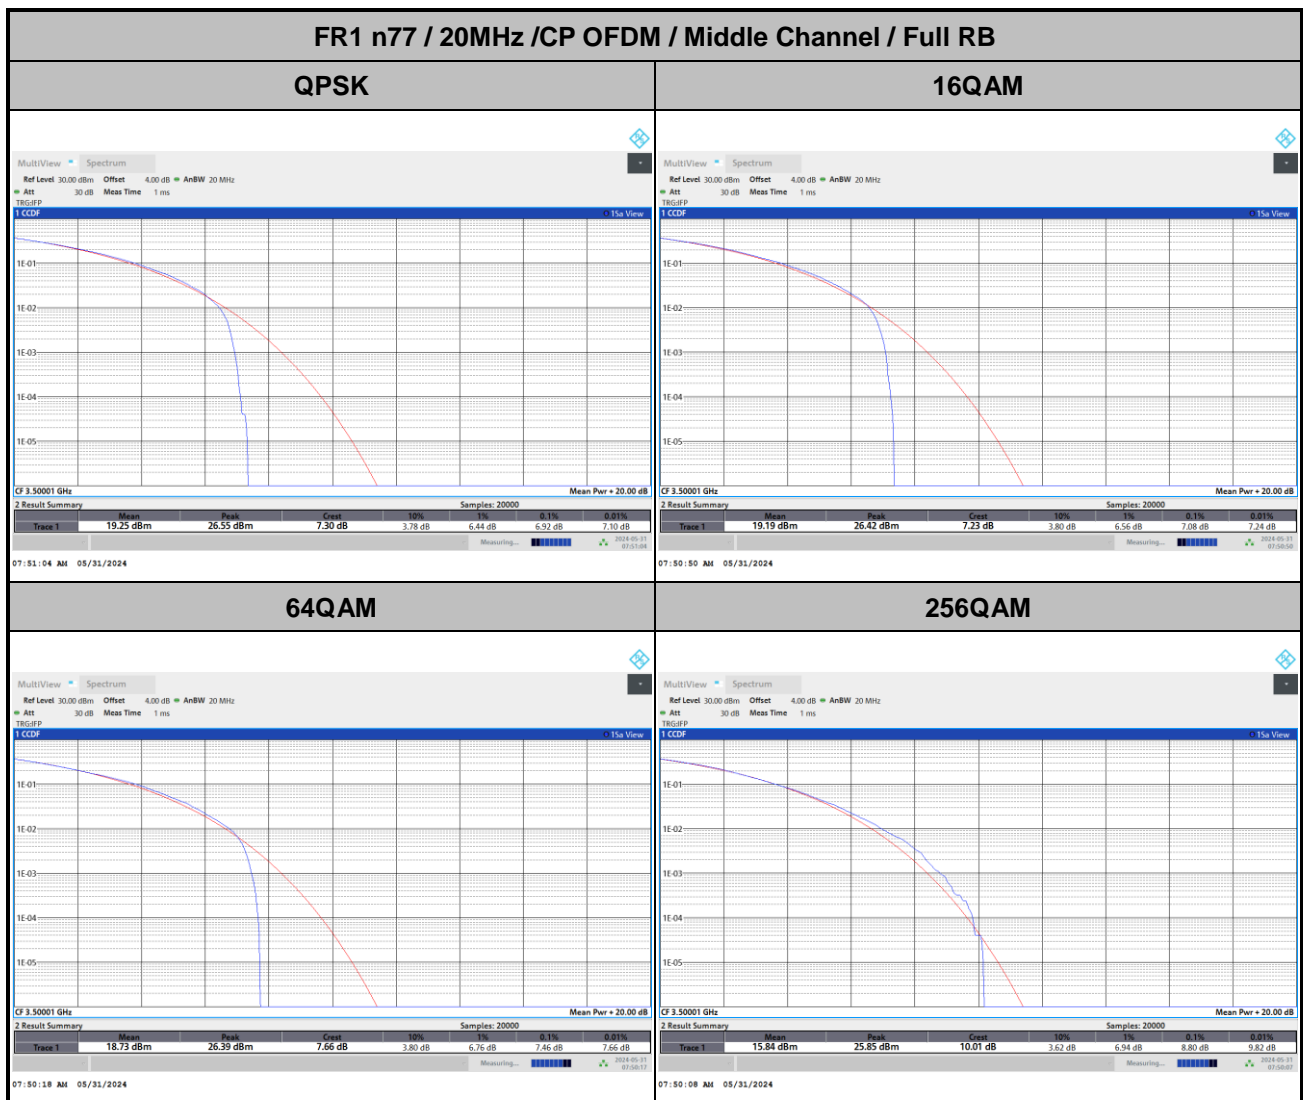

<MIMO Mode>

MIMO <Ant. 7>

Peak-to-Average Ratio

Mode	FR1 n77 / 20MHz / CP OFDM				
Mod.	QPSK	16QAM	64QAM	256QAM	Limit: 13dB
RB Size	Full RB	Full RB	Full RB	Full RB	Result
Middle CH	6.92	7.08	7.46	8.80	PASS