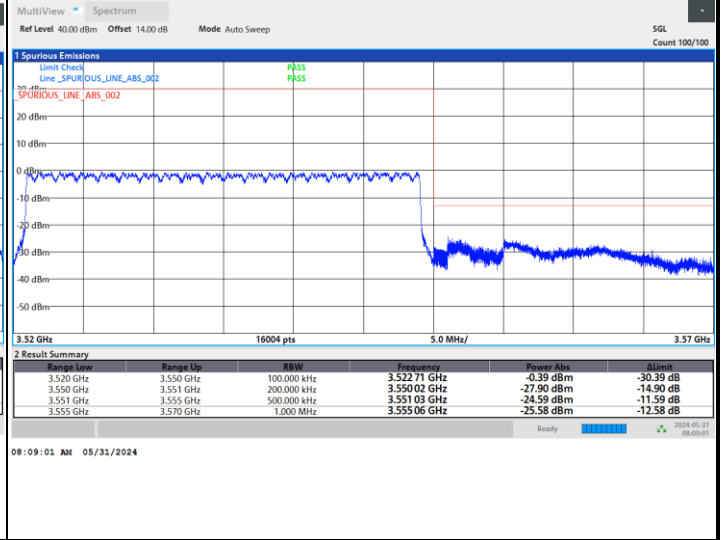

FR1 n77 / 20MHz / CP OFDM / 64QAM

Lowest Band Edge / 1RB0

Highest Band Edge / 1RBmax

Lowest Band Edge / Full RB

Highest Band Edge / Full RB

FR1 n77 / 20MHz / CP OFDM / 256QAM

Lowest Band Edge / 1RB0

Highest Band Edge / 1RBmax

Lowest Band Edge / Full RB

Highest Band Edge / Full RB

FR1 n77 / 30MHz / CP OFDM / QPSK

Lowest Band Edge / Full RB

Highest Band Edge / Full RB

FR1 n77 / 30MHz / CP OFDM / 16QAM

Lowest Band Edge / Full RB

Highest Band Edge / Full RB