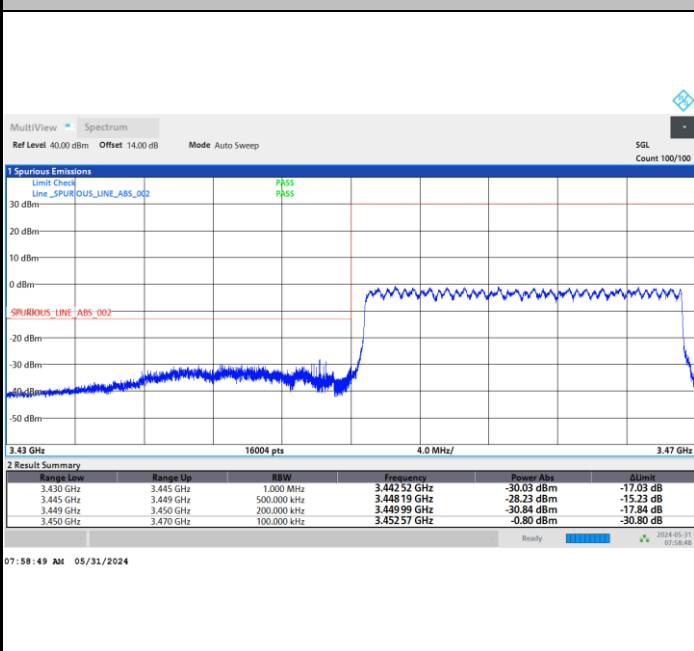

Highest Band Edge / 1RBmax

Lowest Band Edge / Full RB

Highest Band Edge / Full RB

FR1 n77 / 20MHz / CP OFDM / 16QAM

Lowest Band Edge / 1RB0

Highest Band Edge / 1RBmax

Lowest Band Edge / Full RB

Highest Band Edge / Full RB

FR1 n77 / 20MHz / CP OFDM / 64QAM

Lowest Band Edge / 1RB0

Highest Band Edge / 1RBmax

Lowest Band Edge / Full RB

Highest Band Edge / Full RB

FR1 n77 / 20MHz / CP OFDM / 256QAM

Lowest Band Edge / 1RB0

Highest Band Edge / 1RBmax

Lowest Band Edge / Full RB

Highest Band Edge / Full RB

FR1 n77 / 30MHz / CP OFDM / QPSK

Lowest Band Edge / Full RB

Highest Band Edge / Full RB

FR1 n77 / 30MHz / CP OFDM / 16QAM

Lowest Band Edge / Full RB

Highest Band Edge / Full RB