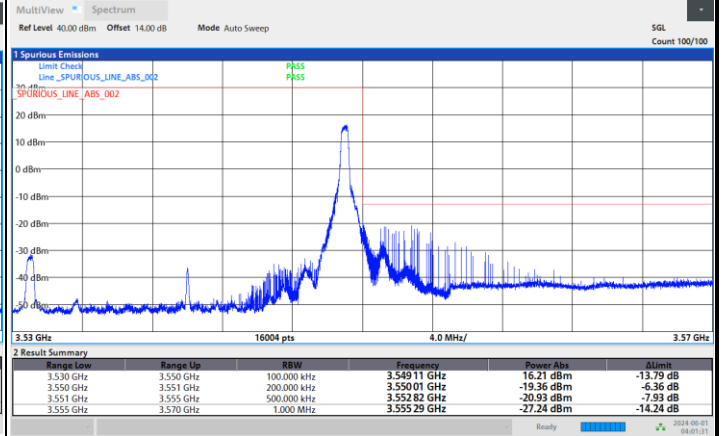

Highest Band Edge / 1RBmax

Lowest Band Edge / Full RB

Highest Band Edge / Full RB

FR1 n77 / 20MHz / CP OFDM / 16QAM

Lowest Band Edge / 1RB0

Highest Band Edge / 1RBmax

Lowest Band Edge / Full RB

Highest Band Edge / Full RB