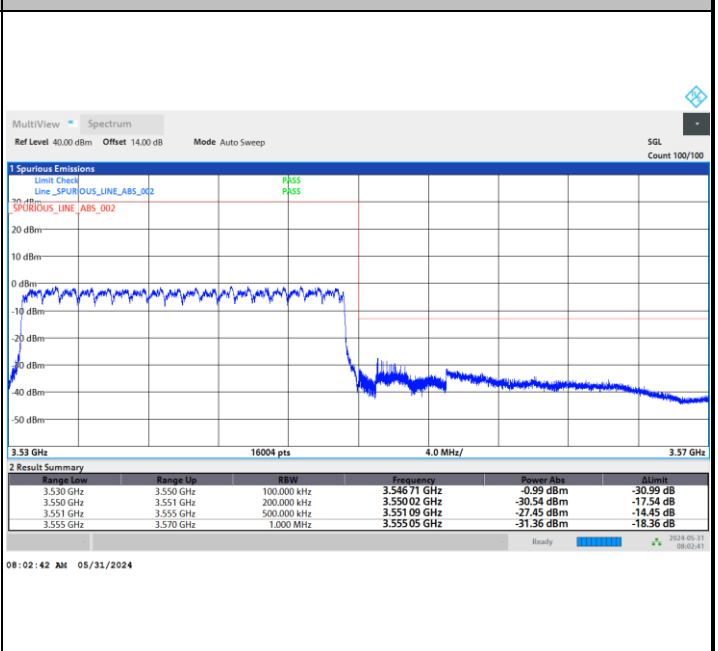

Highest Band Edge / 1RBmax

Lowest Band Edge / Full RB

Highest Band Edge / Full RB

FR1 n77 / 20MHz / CP OFDM / 16QAM

Lowest Band Edge / 1RB0

Highest Band Edge / 1RBmax

Lowest Band Edge / Full RB

Highest Band Edge / Full RB

FR1 n77 / 20MHz / CP OFDM / 64QAM

Lowest Band Edge / 1RB0

Highest Band Edge / 1RBmax

Lowest Band Edge / Full RB

Highest Band Edge / Full RB

FR1 n77 / 20MHz / CP OFDM / 256QAM

Lowest Band Edge / 1RB0

Highest Band Edge / 1RBmax

Lowest Band Edge / Full RB

Highest Band Edge / Full RB

FR1 n77 / 30MHz / CP OFDM / QPSK

Lowest Band Edge / Full RB

Highest Band Edge / Full RB

FR1 n77 / 30MHz / CP OFDM / 16QAM

Lowest Band Edge / Full RB

Highest Band Edge / Full RB