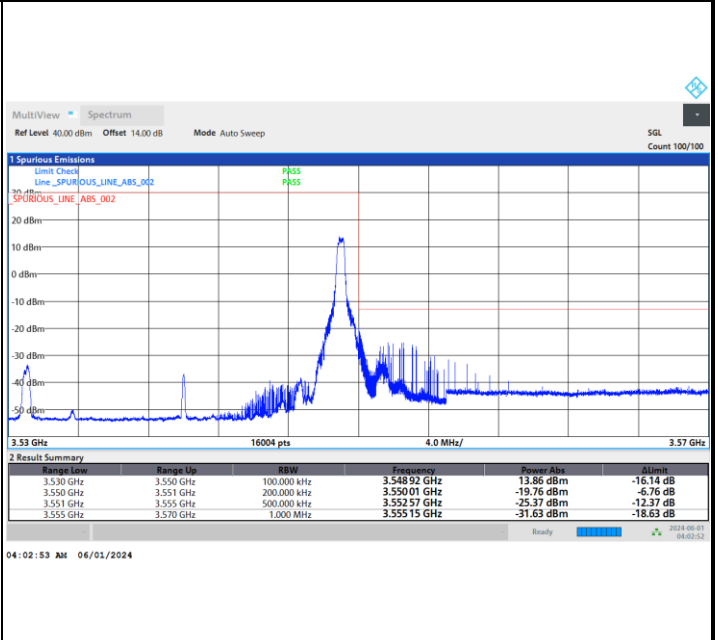

FR1 n77 / 20MHz / CP OFDM / 64QAM

Lowest Band Edge / 1RB0

Highest Band Edge / 1RBmax

Lowest Band Edge / Full RB

Highest Band Edge / Full RB

FR1 n77 / 20MHz / CP OFDM / 256QAM

Lowest Band Edge / 1RB0

Highest Band Edge / 1RBmax

Lowest Band Edge / Full RB

Highest Band Edge / Full RB

FR1 n77 / 30MHz / CP OFDM / QPSK

Lowest Band Edge / Full RB

Highest Band Edge / Full RB

FR1 n77 / 30MHz / CP OFDM / 16QAM

Lowest Band Edge / Full RB

Highest Band Edge / Full RB