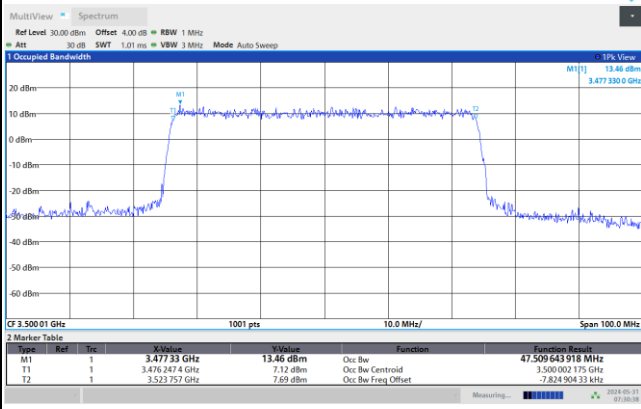

FR1 n77 / 50MHz / CP OFDM / Middle Channel / Full RB

QPSK