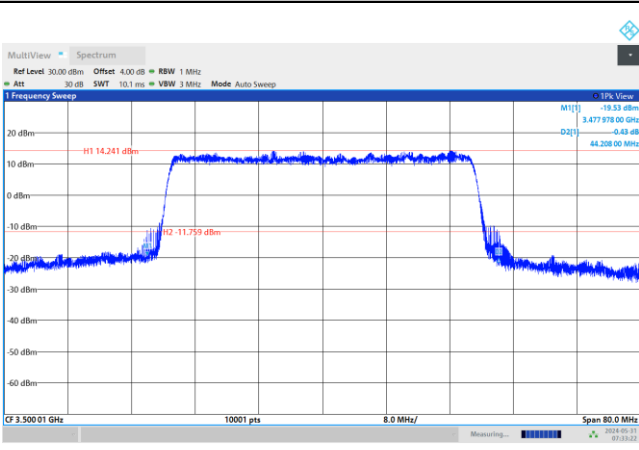

64QAM

256QAM

FR1 n77 / 40MHz / CP OFDM / Middle Channel / Full RB

QPSK

16QAM

64QAM

256QAM

FR1 n77 / 50MHz / CP OFDM / Middle Channel / Full RB