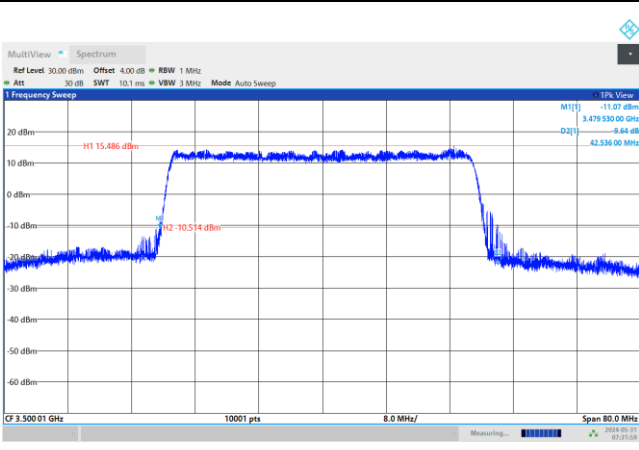

64QAM

256QAM

FR1 n77 / 40MHz / CP OFDM / Middle Channel / Full RB

QPSK

16QAM

64QAM

256QAM

FR1 n77 / 50MHz / CP OFDM / Middle Channel / Full RB