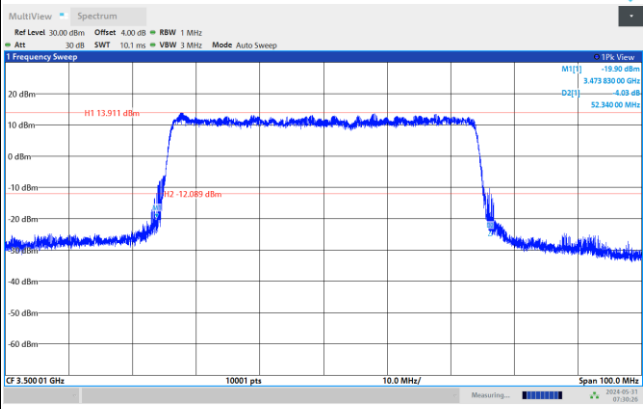

FR1 n77 / 50MHz / CP OFDM / Middle Channel / Full RB

QPSK

16QAM