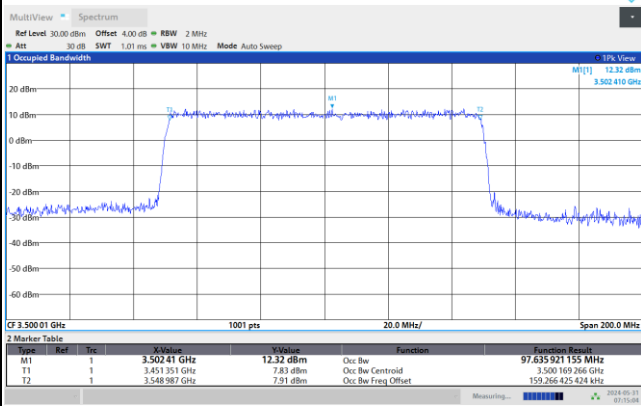

FR1 n77 / 100MHz / CP OFDM / Middle Channel / Full RB

QPSK

16QAM

64QAM

256QAM

Conducted Band Edge

FR1 n77 / 20MHz / CP OFDM / QPSK

Lowest Band Edge / 1RB0