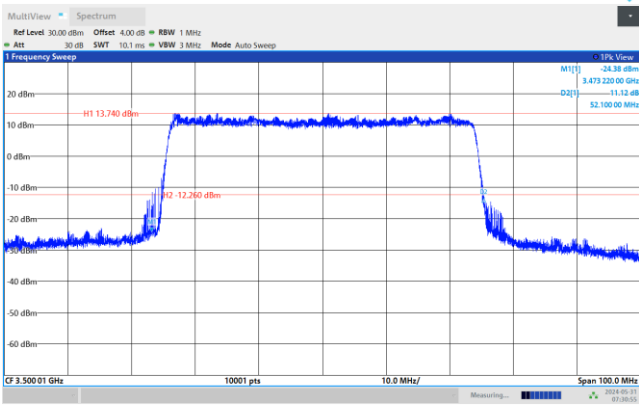

FR1 n77 / 50MHz / CP OFDM / Middle Channel / Full RB

QPSK

16QAM