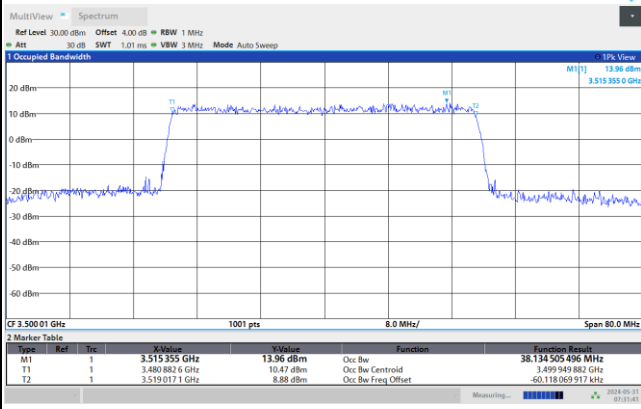

FR1 n77 / 40MHz / CP OFDM / Middle Channel / Full RB

QPSK

16QAM

07:31:42 AM 05/31/2024