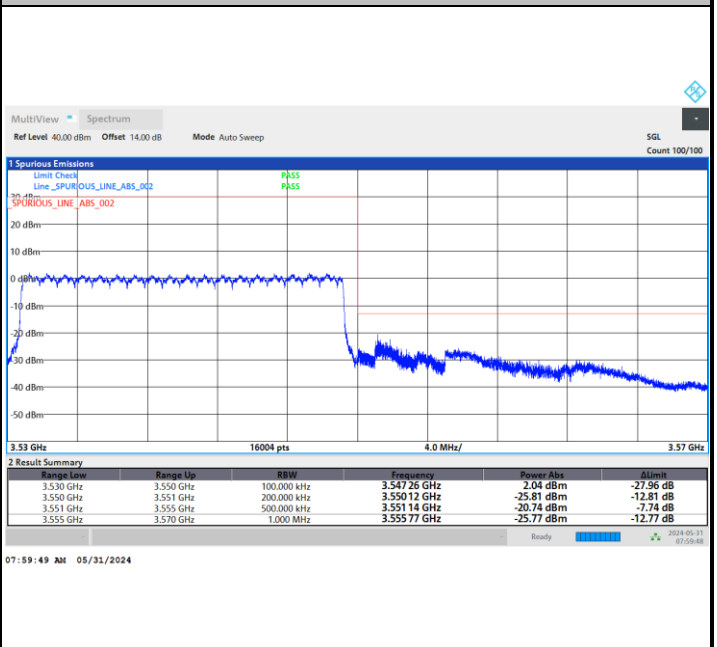

FR1 n77 / 100MHz / CP OFDM / Middle Channel / Full RB

QPSK

16QAM

64QAM

256QAM

Conducted Band Edge

FR1 n77 / 20MHz / CP OFDM / QPSK

Lowest Band Edge / 1RB0

Highest Band Edge / 1RBmax

Lowest Band Edge / Full RB

Highest Band Edge / Full RB

FR1 n77 / 20MHz / CP OFDM / 16QAM

Lowest Band Edge / 1RB0

Highest Band Edge / 1RBmax

Lowest Band Edge / Full RB

Highest Band Edge / Full RB