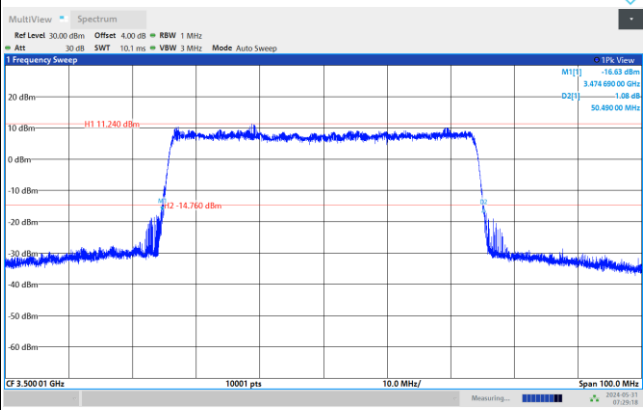

64QAM

256QAM