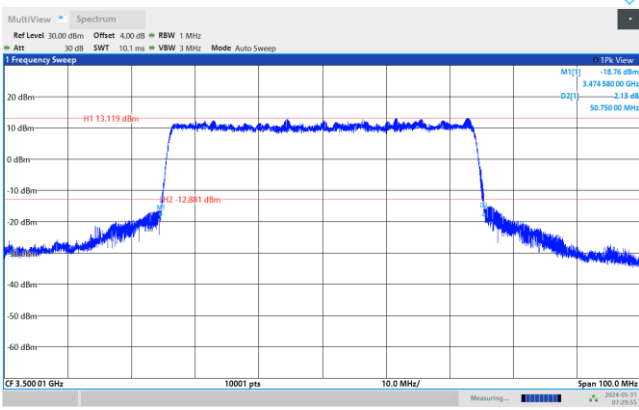

64QAM

256QAM