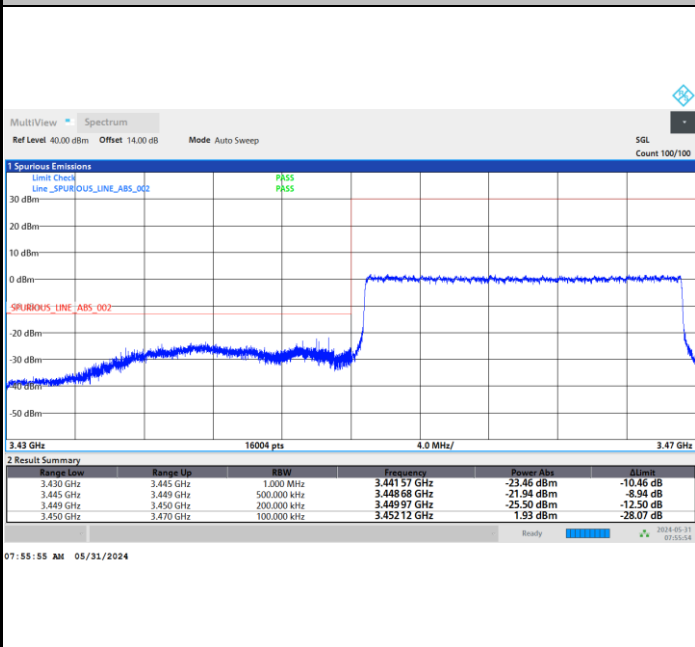

FR1 n77 / 100MHz / CP OFDM / Middle Channel / Full RB

QPSK

16QAM

64QAM

256QAM

Conducted Band Edge

FR1 n77 / 20MHz / CP OFDM / QPSK

Lowest Band Edge / 1RB0

Highest Band Edge / 1RBmax

Lowest Band Edge / Full RB

Highest Band Edge / Full RB

FR1 n77 / 20MHz / CP OFDM / 16QAM

Lowest Band Edge / 1RB0

Highest Band Edge / 1RBmax

Lowest Band Edge / Full RB

Highest Band Edge / Full RB