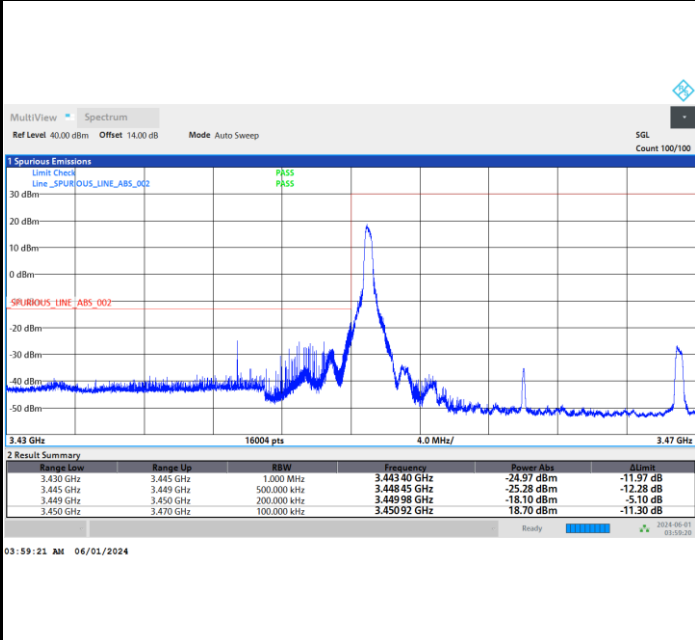

FR1 n77 / 100MHz / CP OFDM / Middle Channel / Full RB

QPSK

16QAM

64QAM

256QAM

Conducted Band Edge

FR1 n77 / 20MHz / CP OFDM / QPSK

Lowest Band Edge / 1RB0

Highest Band Edge / 1RBmax

Lowest Band Edge / Full RB

Highest Band Edge / Full RB

FR1 n77 / 20MHz / CP OFDM / 16QAM

Lowest Band Edge / 1RB0

Highest Band Edge / 1RBmax

Lowest Band Edge / Full RB

Highest Band Edge / Full RB