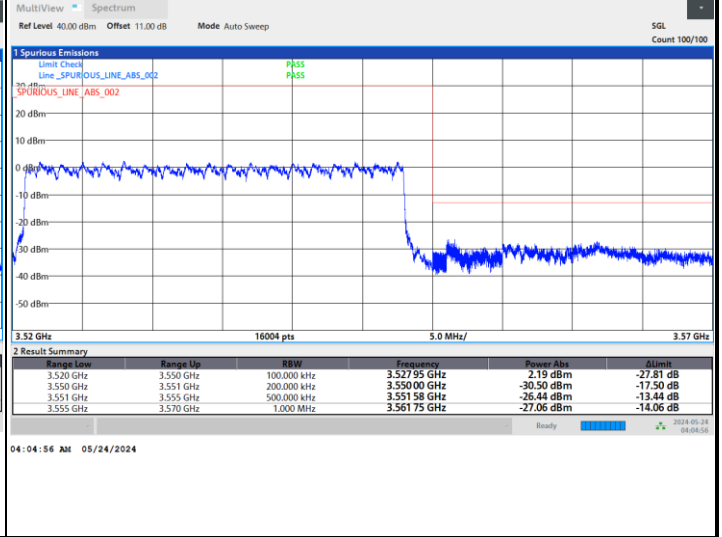

01:52:00 AM 05/24/2024

02:14:32 AM 05/24/2024

Lowest Band Edge / Full RB

Highest Band Edge / Full RB

01:52:46 AM 05/24/2024

02:15:18 AM 05/24/2024

FR1 n77 / 20MHz / CP OFDM / QPSK / Full RB

Lowest Band Edge

Highest Band Edge

FR1 n77 / 30MHz / DFT-S OFDM / PI/2 BPSK

Lowest Band Edge / Full RB

Highest Band Edge / Full RB

FR1 n77 / 30MHz / DFT-S OFDM / QPSK

Lowest Band Edge / Full RB

Highest Band Edge / Full RB

FR1 n77 / 30MHz / DFT-S OFDM / 16QAM

Lowest Band Edge / Full RB

Highest Band Edge / Full RB

FR1 n77 / 30MHz / DFT-S OFDM / 64QAM

Lowest Band Edge / Full RB

Highest Band Edge / Full RB