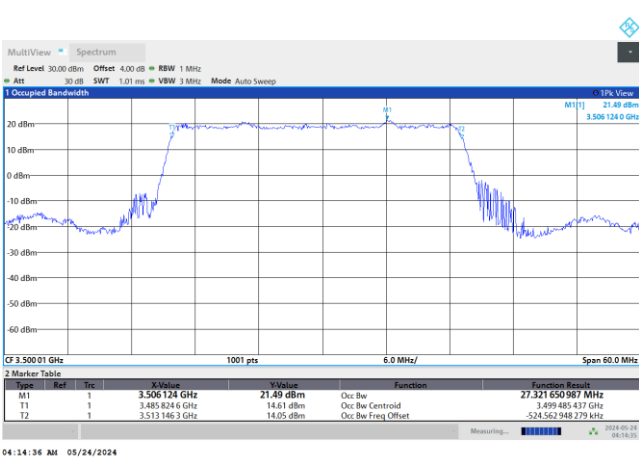

FR1 n77 / 30MHz / DFT-S OFDM / Middle Channel / Full RB

PI/2 BPSK