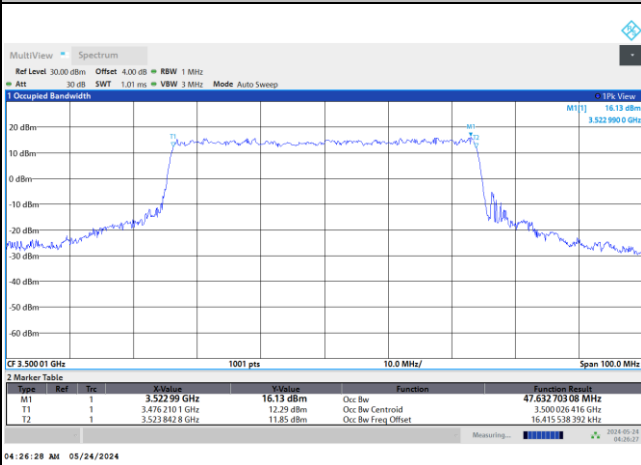

FR1 n77 / 50MHz / DFT-S OFDM / Middle Channel / Full RB

PI/2 BPSK

FR1 n77 / 50MHz / CP OFDM / Middle Channel / Full RB

QPSK

16QAM

64QAM

256QAM