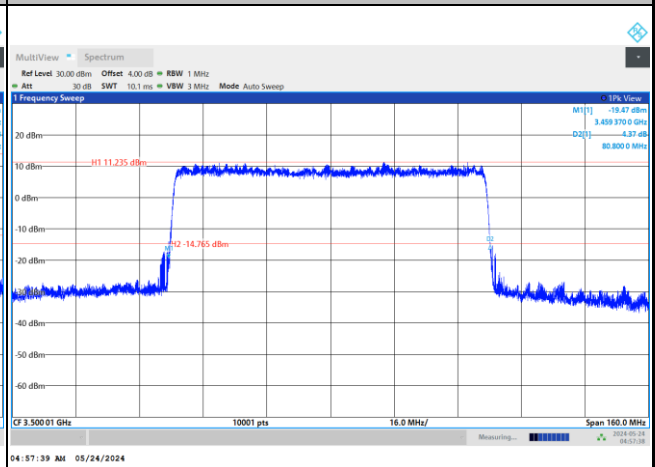

FR1 n77 / 80MHz / DFT-S OFDM / Middle Channel / Full RB

PI/2 BPSK

FR1 n77 / 80MHz / CP OFDM / Middle Channel / Full RB

QPSK

16QAM

64QAM

256QAM

FR1 n77 / 90MHz / DFT-S OFDM / Middle Channel / Full RB

PI/2 BPSK

FR1 n77 / 90MHz / CP OFDM / Middle Channel / Full RB

QPSK

16QAM

64QAM

256QAM

FR1 n77 / 100MHz / DFT-S OFDM / Middle Channel / Full RB

PI/2 BPSK