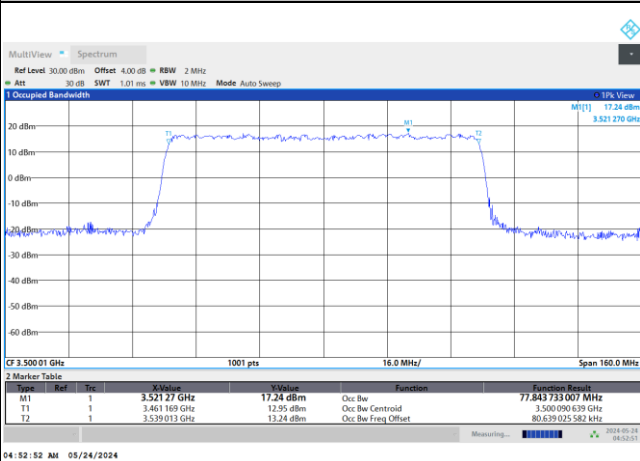

64QAM

256QAM

FR1 n77 / 80MHz / DFT-S OFDM / Middle Channel / Full RB

PI/2 BPSK

FR1 n77 / 80MHz / CP OFDM / Middle Channel / Full RB

QPSK

16QAM

64QAM