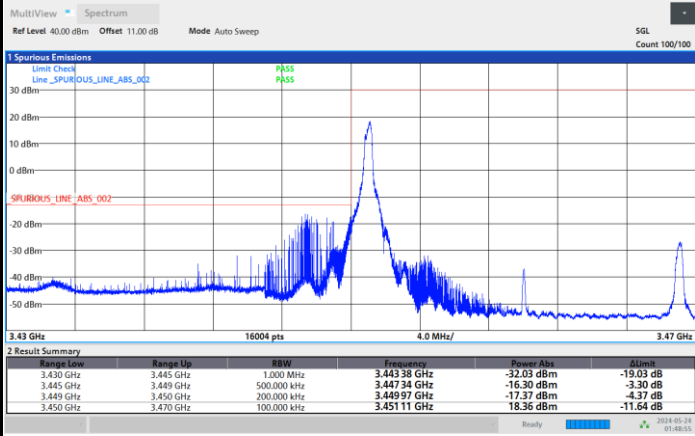

Highest Band Edge / 1RBmax

Lowest Band Edge / Full RB

Highest Band Edge / Full RB

FR1 n77 / 20MHz / DFT-S OFDM / 16QAM

Lowest Band Edge / 1RB0

Highest Band Edge / 1RBmax

Lowest Band Edge / Full RB

Highest Band Edge / Full RB