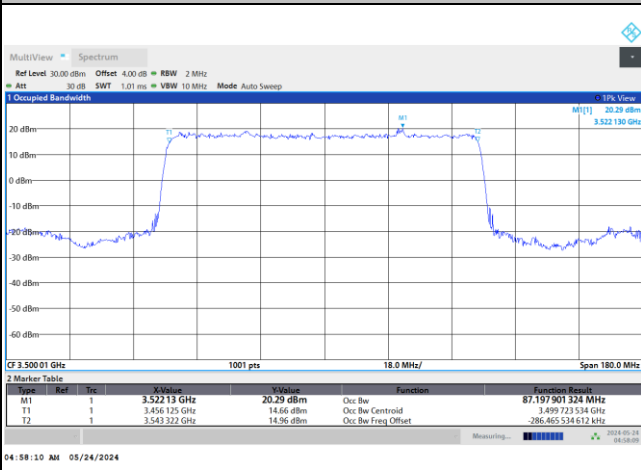

FR1 n77 / 90MHz / DFT-S OFDM / Middle Channel / Full RB

PI/2 BPSK