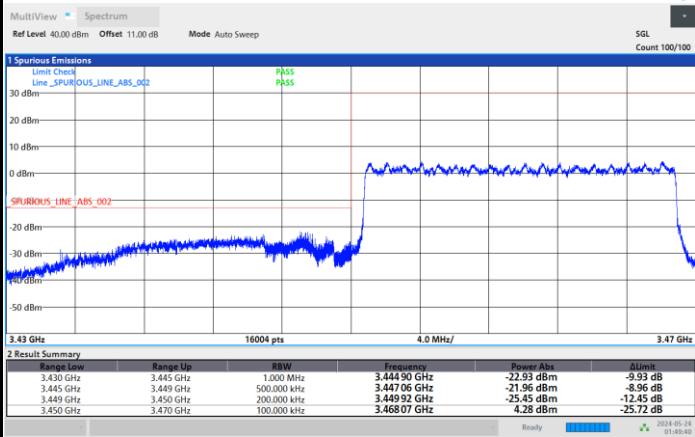

FR1 n77 / 20MHz / DFT-S OFDM / PI/2 BPSK

Lowest Band Edge / 1RB0

Highest Band Edge / 1RBmax

Lowest Band Edge / Full RB

Highest Band Edge / Full RB

FR1 n77 / 20MHz / DFT-S OFDM / QPSK

Lowest Band Edge / 1RB0

Highest Band Edge / 1RBmax

Lowest Band Edge / Full RB

Highest Band Edge / Full RB

FR1 n77 / 20MHz / DFT-S OFDM / 16QAM

Lowest Band Edge / 1RB0

Highest Band Edge / 1RBmax

Lowest Band Edge / Full RB

Highest Band Edge / Full RB

FR1 n77 / 20MHz / DFT-S OFDM / 64QAM

Lowest Band Edge / 1RB0

Highest Band Edge / 1RBmax

Lowest Band Edge / Full RB

Highest Band Edge / Full RB

FR1 n77 / 20MHz / DFT-S OFDM / 256QAM

Lowest Band Edge / 1RB0

Highest Band Edge / 1RBmax