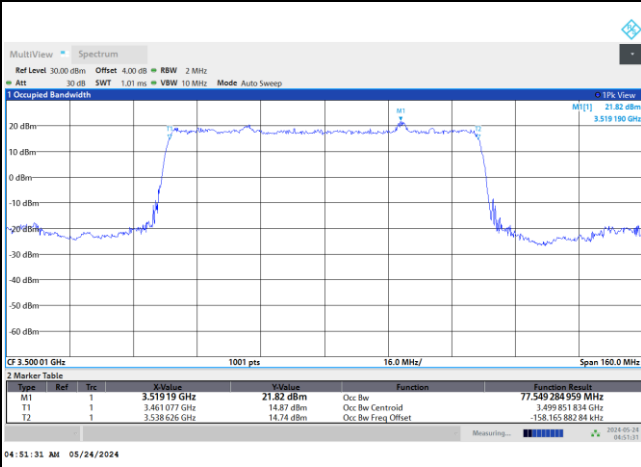

64QAM

256QAM

FR1 n77 / 80MHz / DFT-S OFDM / Middle Channel / Full RB

PI/2 BPSK

FR1 n77 / 80MHz / CP OFDM / Middle Channel / Full RB

QPSK

16QAM

64QAM