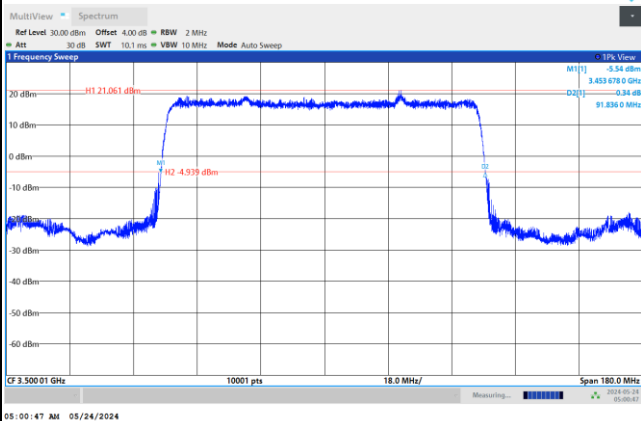

FR1 n77 / 80MHz / DFT-S OFDM / Middle Channel / Full RB

PI/2 BPSK

FR1 n77 / 80MHz / CP OFDM / Middle Channel / Full RB

QPSK

16QAM

64QAM

256QAM

FR1 n77 / 90MHz / DFT-S OFDM / Middle Channel / Full RB

PI/2 BPSK

FR1 n77 / 90MHz / CP OFDM / Middle Channel / Full RB

QPSK

16QAM

64QAM

256QAM

FR1 n77 / 100MHz / DFT-S OFDM / Middle Channel / Full RB

PI/2 BPSK