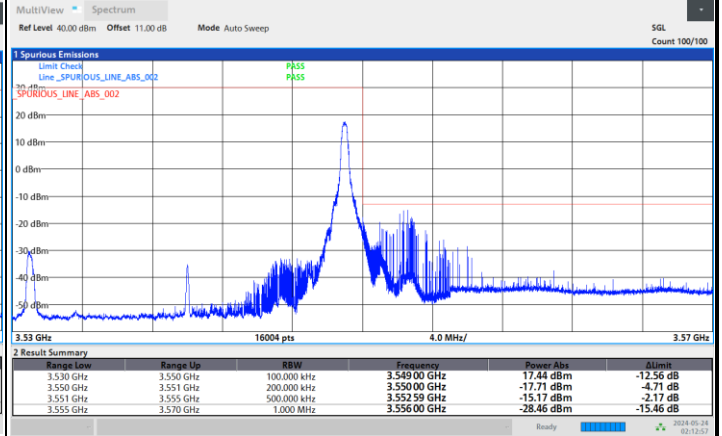

FR1 n77 / 20MHz / DFT-S OFDM / 64QAM

Lowest Band Edge / 1RB0

Highest Band Edge / 1RBmax