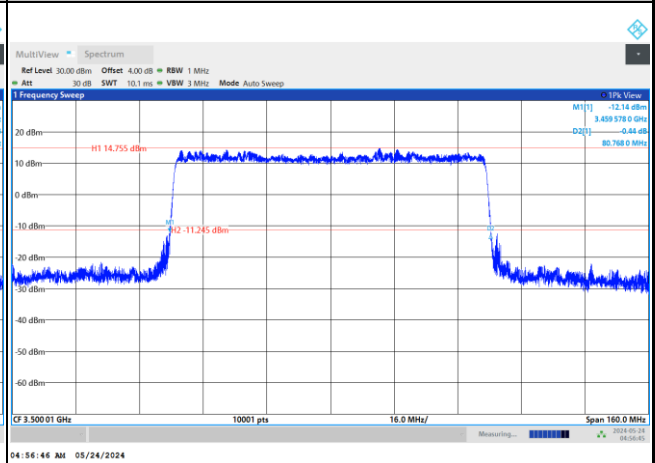

FR1 n77 / 80MHz / DFT-S OFDM / Middle Channel / Full RB

PI/2 BPSK

FR1 n77 / 80MHz / CP OFDM / Middle Channel / Full RB

QPSK

16QAM

64QAM

256QAM

FR1 n77 / 90MHz / DFT-S OFDM / Middle Channel / Full RB

PI/2 BPSK

FR1 n77 / 90MHz / CP OFDM / Middle Channel / Full RB

QPSK

16QAM

64QAM

256QAM

FR1 n77 / 100MHz / DFT-S OFDM / Middle Channel / Full RB

PI/2 BPSK