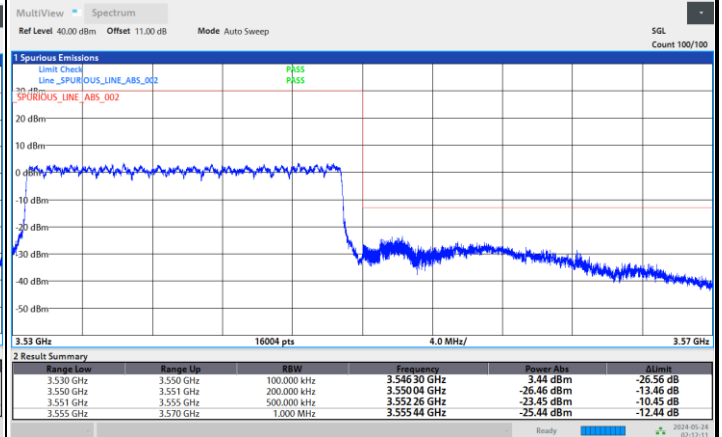

FR1 n77 / 20MHz / DFT-S OFDM / PI/2 BPSK

Lowest Band Edge / 1RB0

Highest Band Edge / 1RBmax

Lowest Band Edge / Full RB

Highest Band Edge / Full RB

FR1 n77 / 20MHz / DFT-S OFDM / QPSK

Lowest Band Edge / 1RB0

Highest Band Edge / 1RBmax

Lowest Band Edge / Full RB

Highest Band Edge / Full RB

FR1 n77 / 20MHz / DFT-S OFDM / 16QAM

Lowest Band Edge / 1RB0

Highest Band Edge / 1RBmax

Lowest Band Edge / Full RB

Highest Band Edge / Full RB

FR1 n77 / 20MHz / DFT-S OFDM / 64QAM

Lowest Band Edge / 1RB0

Highest Band Edge / 1RBmax

Lowest Band Edge / Full RB

Highest Band Edge / Full RB

FR1 n77 / 20MHz / DFT-S OFDM / 256QAM

Lowest Band Edge / 1RB0

Highest Band Edge / 1RBmax