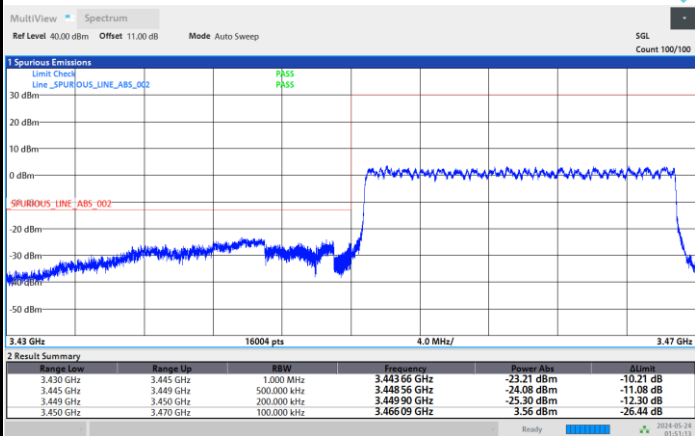

FR1 n77 / 20MHz / DFT-S OFDM / 64QAM

Lowest Band Edge / 1RB0

Highest Band Edge / 1RBmax

Lowest Band Edge / Full RB

Highest Band Edge / Full RB

FR1 n77 / 20MHz / DFT-S OFDM / 256QAM

Lowest Band Edge / 1RB0

Highest Band Edge / 1RBmax

01:52:00 AM 05/24/2024

02:14:32 AM 05/24/2024

Lowest Band Edge / Full RB

Highest Band Edge / Full RB

01:52:46 AM 05/24/2024

02:15:18 AM 05/24/2024

FR1 n77 / 20MHz / CP OFDM / QPSK / Full RB

Lowest Band Edge