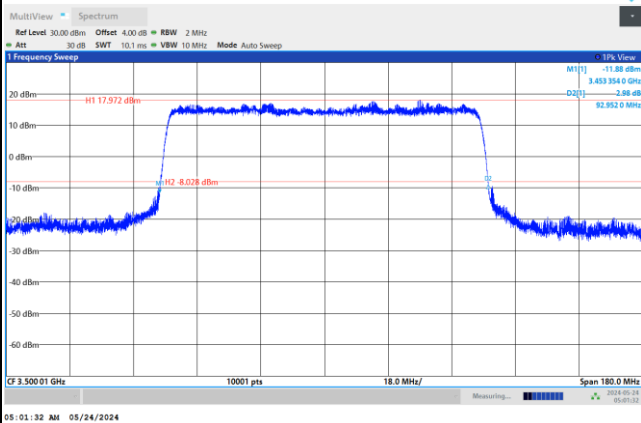

FR1 n77 / 80MHz / DFT-S OFDM / Middle Channel / Full RB

PI/2 BPSK

FR1 n77 / 80MHz / CP OFDM / Middle Channel / Full RB

QPSK

16QAM

64QAM

256QAM

FR1 n77 / 90MHz / DFT-S OFDM / Middle Channel / Full RB

PI/2 BPSK

FR1 n77 / 90MHz / CP OFDM / Middle Channel / Full RB

QPSK

16QAM

64QAM

256QAM

FR1 n77 / 100MHz / DFT-S OFDM / Middle Channel / Full RB

PI/2 BPSK