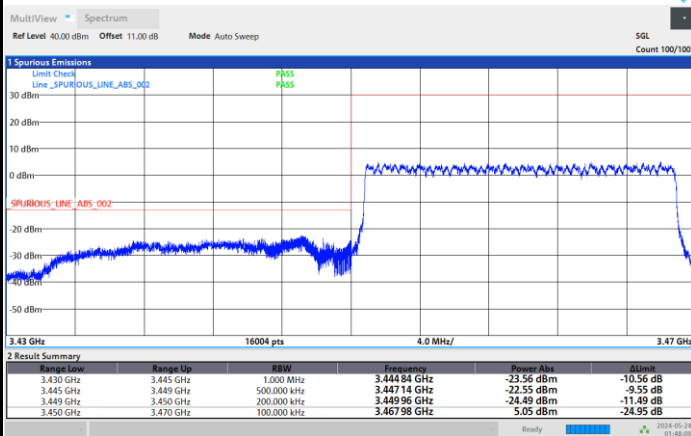

FR1 n77 / 20MHz / DFT-S OFDM / PI/2 BPSK

Lowest Band Edge / 1RB0

Highest Band Edge / 1RBmax

Lowest Band Edge / Full RB

Highest Band Edge / Full RB

FR1 n77 / 20MHz / DFT-S OFDM / QPSK

Lowest Band Edge / 1RB0

Highest Band Edge / 1RBmax

Lowest Band Edge / Full RB

Highest Band Edge / Full RB

FR1 n77 / 20MHz / DFT-S OFDM / 16QAM

Lowest Band Edge / 1RB0

Highest Band Edge / 1RBmax

Lowest Band Edge / Full RB

Highest Band Edge / Full RB