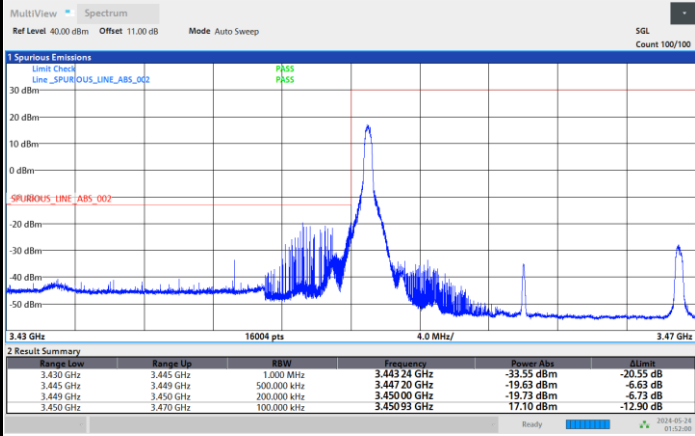

FR1 n77 / 20MHz / DFT-S OFDM / 64QAM

Lowest Band Edge / 1RB0

Highest Band Edge / 1RBmax

Lowest Band Edge / Full RB

Highest Band Edge / Full RB

FR1 n77 / 20MHz / DFT-S OFDM / 256QAM

Lowest Band Edge / 1RB0

Highest Band Edge / 1RBmax

01:52:00 AM 05/24/2024

02:14:32 AM 05/24/2024

Lowest Band Edge / Full RB

Highest Band Edge / Full RB

01:52:46 AM 05/24/2024

02:15:18 AM 05/24/2024

FR1 n77 / 20MHz / CP OFDM / QPSK / Full RB

Lowest Band Edge