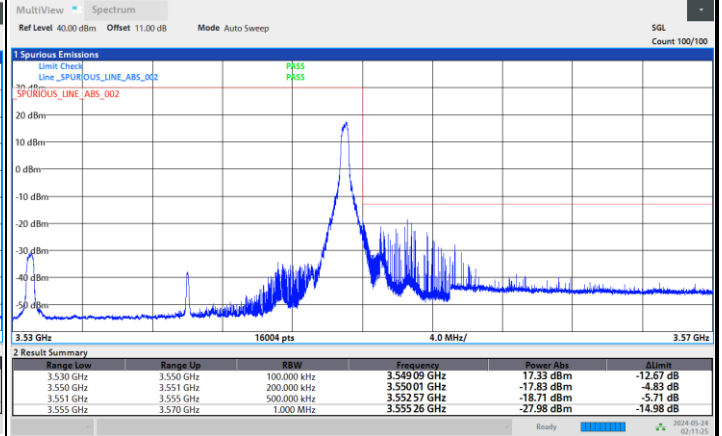

Highest Band Edge / 1RBmax

Lowest Band Edge / Full RB

Highest Band Edge / Full RB

FR1 n77 / 20MHz / DFT-S OFDM / 16QAM

Lowest Band Edge / 1RB0

Highest Band Edge / 1RBmax

Lowest Band Edge / Full RB

Highest Band Edge / Full RB