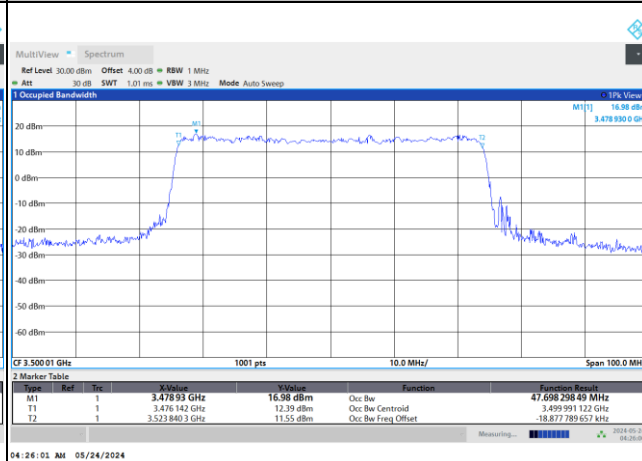

FR1 n77 / 50MHz / DFT-S OFDM / Middle Channel / Full RB

PI/2 BPSK

FR1 n77 / 50MHz / CP OFDM / Middle Channel / Full RB

QPSK

16QAM

64QAM

256QAM