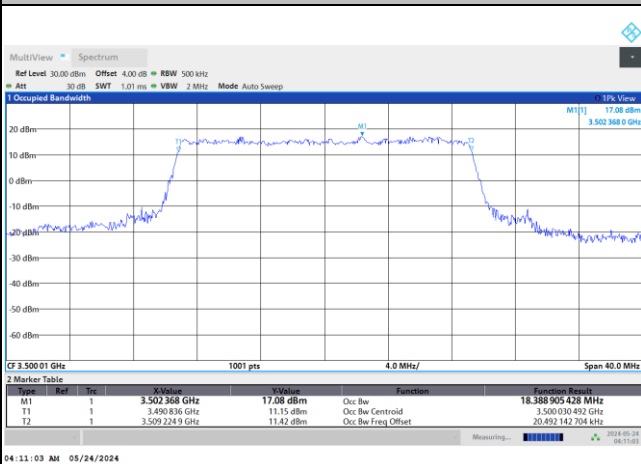

FR1 n77 / 20MHz / DFT-S OFDM / Middle Channel / Full RB

PI/2 BPSK

FR1 n77 / 20MHz / CP OFDM / Middle Channel / Full RB

QPSK

16QAM

64QAM

256QAM

FR1 n77 / 30MHz / DFT-S OFDM / Middle Channel / Full RB