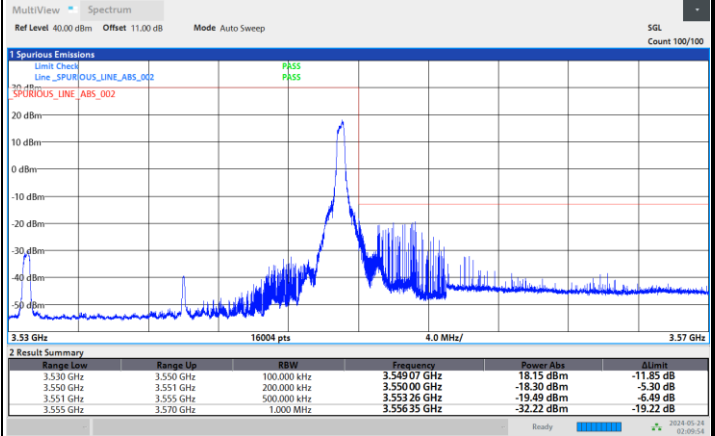

FR1 n77 / 20MHz / DFT-S OFDM / QPSK

Lowest Band Edge / 1RB0

Highest Band Edge / 1RBmax