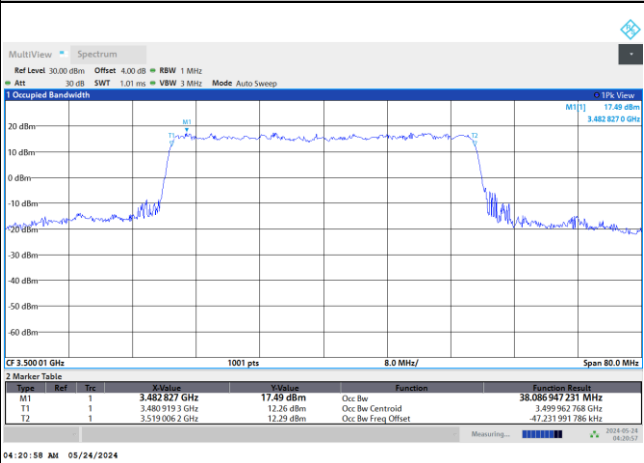

FR1 n77 / 40MHz / DFT-S OFDM / Middle Channel / Full RB

PI/2 BPSK

FR1 n77 / 40MHz / CP OFDM / Middle Channel / Full RB

QPSK

16QAM

64QAM

256QAM