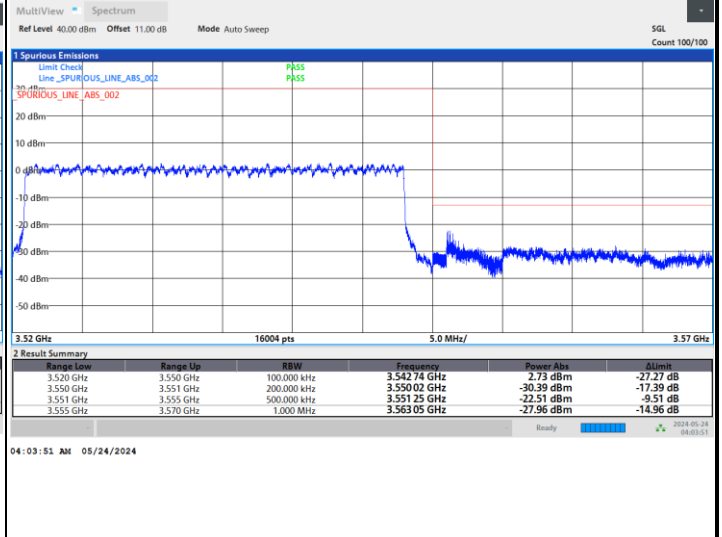

01:52:00 AM 05/24/2024

02:14:32 AM 05/24/2024

Lowest Band Edge / Full RB

Highest Band Edge / Full RB

01:52:46 AM 05/24/2024

02:15:18 AM 05/24/2024

FR1 n77 / 20MHz / CP OFDM / QPSK / Full RB

Lowest Band Edge

Highest Band Edge

FR1 n77 / 30MHz / DFT-S OFDM / PI/2 BPSK

Lowest Band Edge / Full RB

Highest Band Edge / Full RB

FR1 n77 / 30MHz / DFT-S OFDM / QPSK

Lowest Band Edge / Full RB

Highest Band Edge / Full RB

FR1 n77 / 30MHz / DFT-S OFDM / 16QAM

Lowest Band Edge / Full RB

Highest Band Edge / Full RB

FR1 n77 / 30MHz / DFT-S OFDM / 64QAM

Lowest Band Edge / Full RB

Highest Band Edge / Full RB