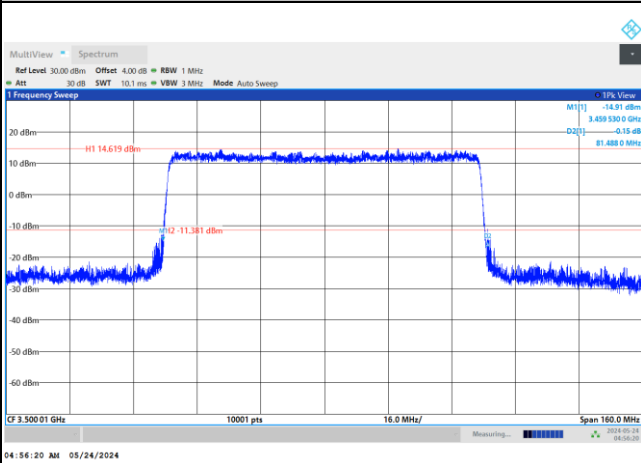

FR1 n77 / 80MHz / DFT-S OFDM / Middle Channel / Full RB

PI/2 BPSK

FR1 n77 / 80MHz / CP OFDM / Middle Channel / Full RB

QPSK

16QAM

64QAM

256QAM

FR1 n77 / 90MHz / DFT-S OFDM / Middle Channel / Full RB

PI/2 BPSK

FR1 n77 / 90MHz / CP OFDM / Middle Channel / Full RB

QPSK

16QAM

64QAM

256QAM

FR1 n77 / 100MHz / DFT-S OFDM / Middle Channel / Full RB

PI/2 BPSK