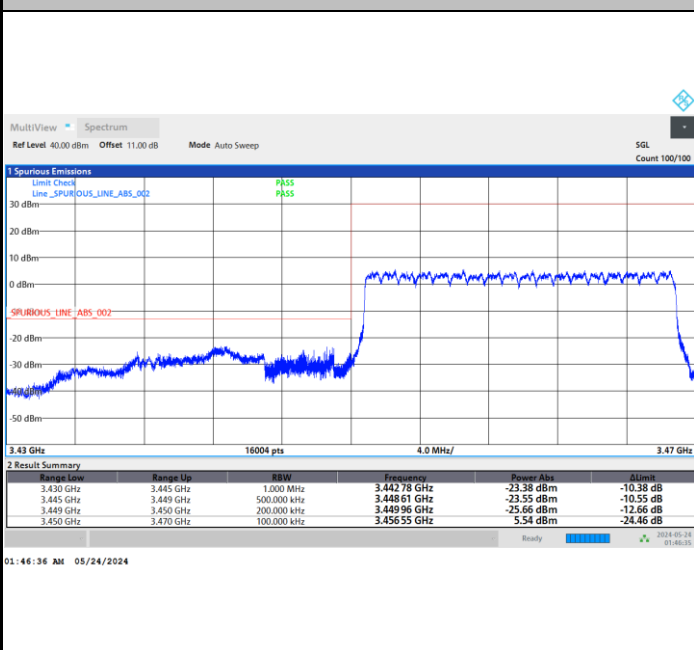

FR1 n77 / 20MHz / DFT-S OFDM / PI/2 BPSK

Lowest Band Edge / 1RB0

Highest Band Edge / 1RBmax

Lowest Band Edge / Full RB

Highest Band Edge / Full RB

FR1 n77 / 20MHz / DFT-S OFDM / QPSK

Lowest Band Edge / 1RB0

Highest Band Edge / 1RBmax

Lowest Band Edge / Full RB

Highest Band Edge / Full RB

FR1 n77 / 20MHz / DFT-S OFDM / 16QAM

Lowest Band Edge / 1RB0

Highest Band Edge / 1RBmax

Lowest Band Edge / Full RB

Highest Band Edge / Full RB