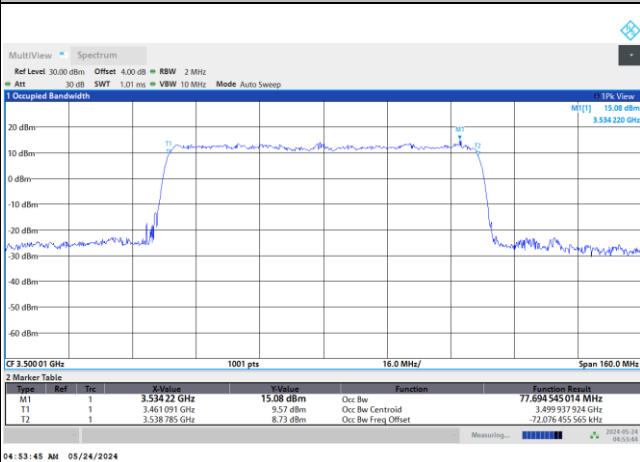

FR1 n77 / 80MHz / DFT-S OFDM / Middle Channel / Full RB

PI/2 BPSK

FR1 n77 / 80MHz / CP OFDM / Middle Channel / Full RB

QPSK

16QAM

64QAM

256QAM