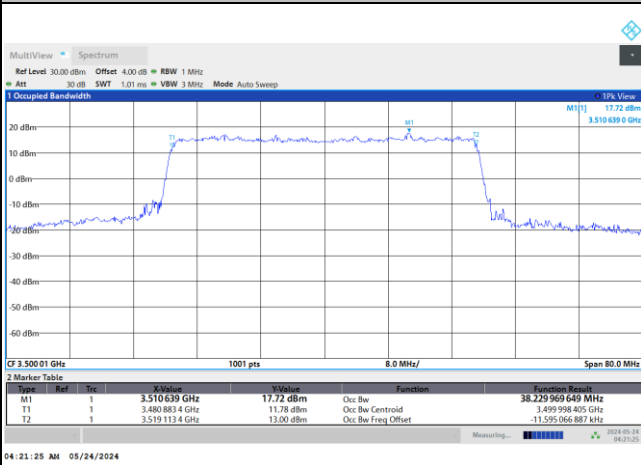

FR1 n77 / 40MHz / CP OFDM / Middle Channel / Full RB

QPSK

16QAM

64QAM

256QAM

FR1 n77 / 50MHz / DFT-S OFDM / Middle Channel / Full RB

PI/2 BPSK

FR1 n77 / 50MHz / CP OFDM / Middle Channel / Full RB