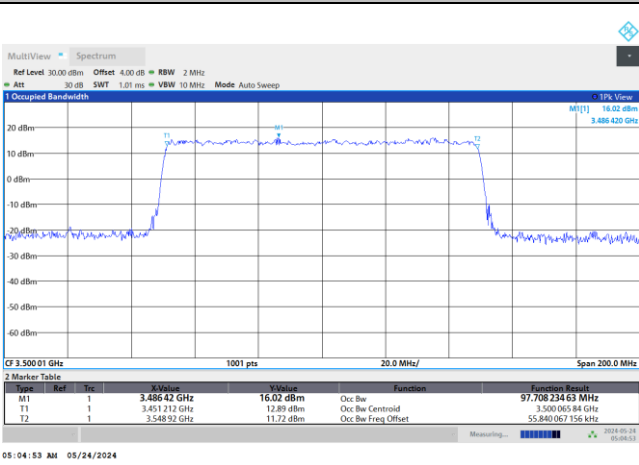

FR1 n77 / 100MHz / DFT-S OFDM / Middle Channel / Full RB

PI/2 BPSK

FR1 n77 / 100MHz / CP OFDM / Middle Channel / Full RB

QPSK

16QAM

64QAM

256QAM

Conducted Band Edge