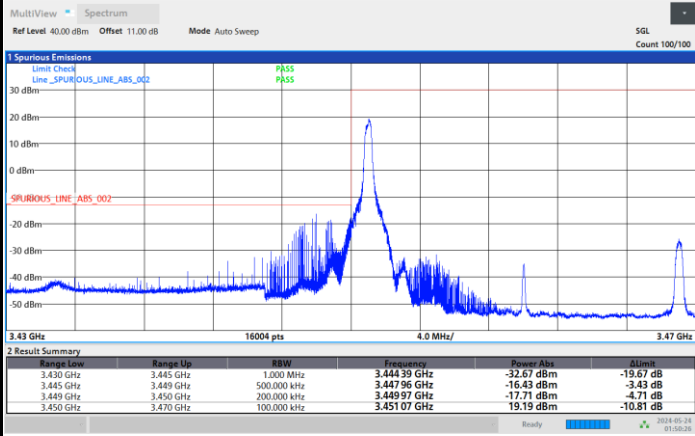

FR1 n77 / 20MHz / DFT-S OFDM / 64QAM

Lowest Band Edge / 1RB0

Highest Band Edge / 1RBmax