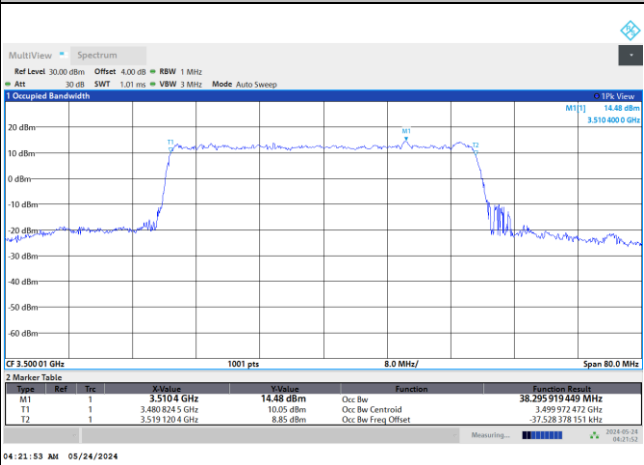

FR1 n77 / 40MHz / CP OFDM / Middle Channel / Full RB

QPSK

16QAM

64QAM

256QAM

FR1 n77 / 50MHz / DFT-S OFDM / Middle Channel / Full RB

PI/2 BPSK

FR1 n77 / 50MHz / CP OFDM / Middle Channel / Full RB