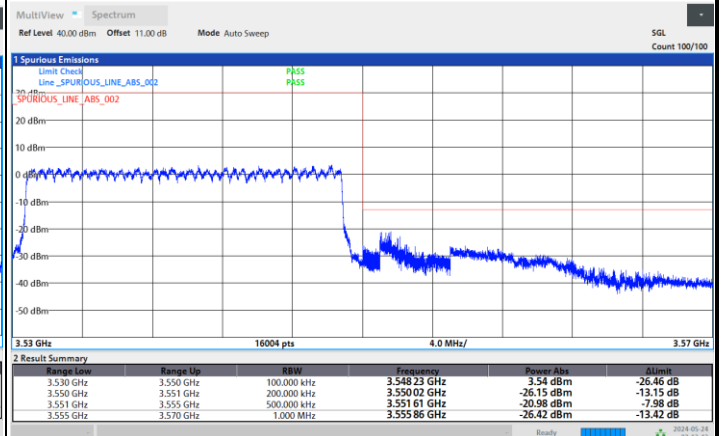

FR1 n77 / 20MHz / DFT-S OFDM / 64QAM

Lowest Band Edge / 1RB0

Highest Band Edge / 1RBmax

Lowest Band Edge / Full RB

Highest Band Edge / Full RB

FR1 n77 / 20MHz / DFT-S OFDM / 256QAM

Lowest Band Edge / 1RB0

Highest Band Edge / 1RBmax

01:52:00 AM 05/24/2024

02:14:32 AM 05/24/2024

Lowest Band Edge / Full RB

Highest Band Edge / Full RB

01:52:46 AM 05/24/2024

02:15:18 AM 05/24/2024

FR1 n77 / 20MHz / CP OFDM / QPSK / Full RB

Lowest Band Edge