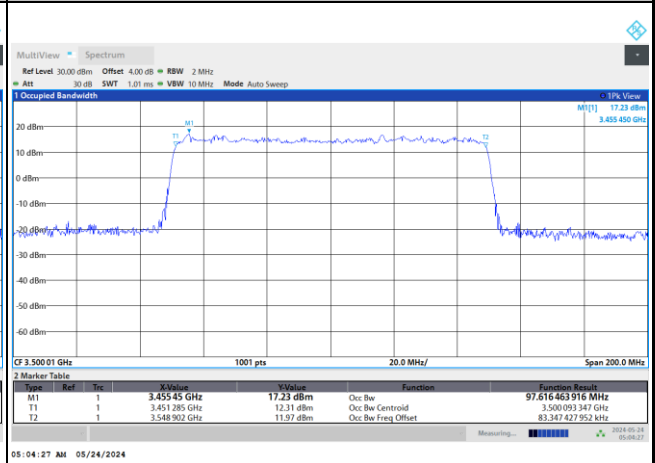

FR1 n77 / 100MHz / DFT-S OFDM / Middle Channel / Full RB

PI/2 BPSK

FR1 n77 / 100MHz / CP OFDM / Middle Channel / Full RB

QPSK

16QAM

64QAM

256QAM

Conducted Band Edge

FR1 n77 / 20MHz / DFT-S OFDM / PI/2 BPSK

Lowest Band Edge / 1RB0

Highest Band Edge / 1RBmax

Lowest Band Edge / Full RB

Highest Band Edge / Full RB

FR1 n77 / 20MHz / DFT-S OFDM / QPSK

Lowest Band Edge / 1RB0