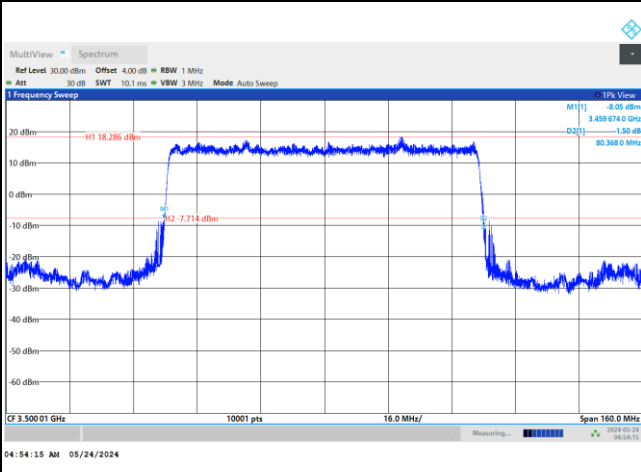

FR1 n77 / 80MHz / DFT-S OFDM / Middle Channel / Full RB

PI/2 BPSK

FR1 n77 / 80MHz / CP OFDM / Middle Channel / Full RB

QPSK

16QAM

64QAM

256QAM

FR1 n77 / 90MHz / DFT-S OFDM / Middle Channel / Full RB

PI/2 BPSK

FR1 n77 / 90MHz / CP OFDM / Middle Channel / Full RB

QPSK

16QAM

64QAM

256QAM

FR1 n77 / 100MHz / DFT-S OFDM / Middle Channel / Full RB

PI/2 BPSK