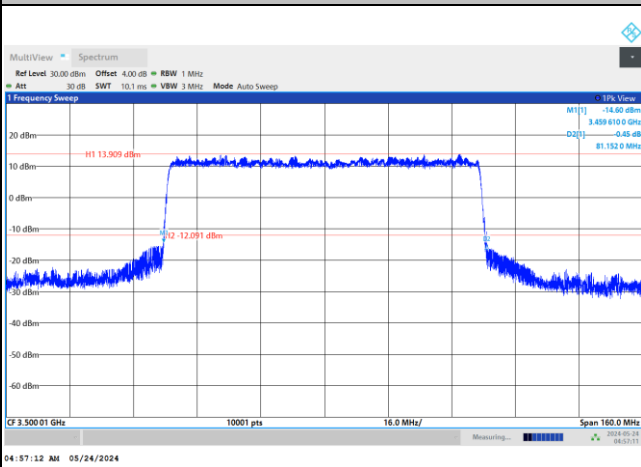

FR1 n77 / 80MHz / DFT-S OFDM / Middle Channel / Full RB

PI/2 BPSK

FR1 n77 / 80MHz / CP OFDM / Middle Channel / Full RB

QPSK

16QAM

64QAM

256QAM

FR1 n77 / 90MHz / DFT-S OFDM / Middle Channel / Full RB

PI/2 BPSK

FR1 n77 / 90MHz / CP OFDM / Middle Channel / Full RB

QPSK

16QAM

64QAM

256QAM

FR1 n77 / 100MHz / DFT-S OFDM / Middle Channel / Full RB

PI/2 BPSK