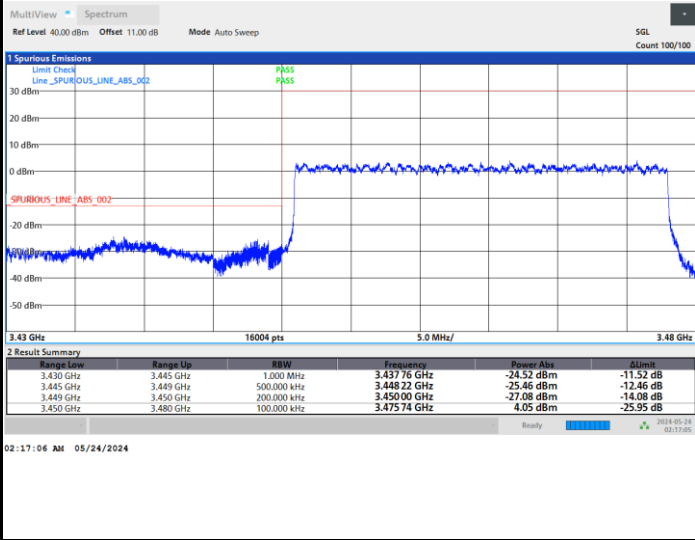

01:52:00 AM 05/24/2024

02:14:32 AM 05/24/2024

Lowest Band Edge / Full RB

Highest Band Edge / Full RB

01:52:46 AM 05/24/2024

02:15:18 AM 05/24/2024

FR1 n77 / 20MHz / CP OFDM / QPSK / Full RB

Lowest Band Edge

Highest Band Edge

FR1 n77 / 30MHz / DFT-S OFDM / PI/2 BPSK

Lowest Band Edge / Full RB

Highest Band Edge / Full RB

FR1 n77 / 30MHz / DFT-S OFDM / QPSK

Lowest Band Edge / Full RB

Highest Band Edge / Full RB

FR1 n77 / 30MHz / DFT-S OFDM / 16QAM

Lowest Band Edge / Full RB

Highest Band Edge / Full RB

FR1 n77 / 30MHz / DFT-S OFDM / 64QAM

Lowest Band Edge / Full RB

Highest Band Edge / Full RB