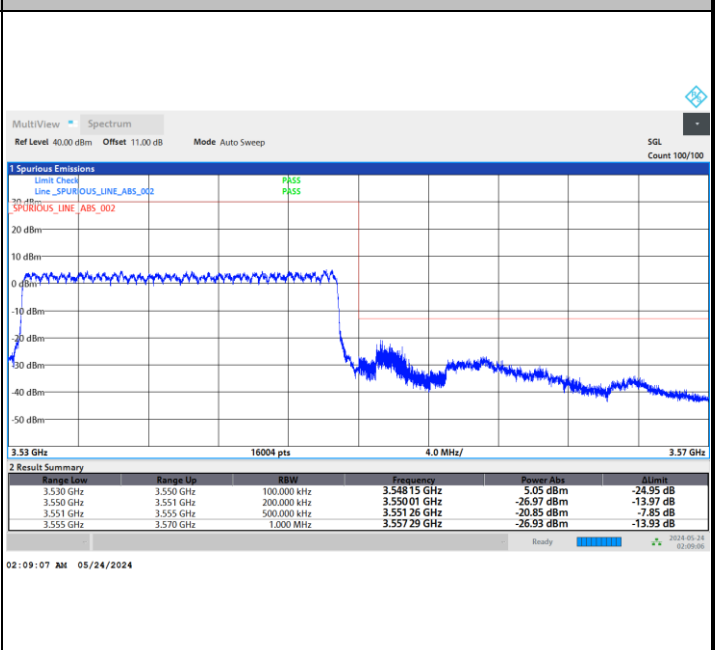

FR1 n77 / 20MHz / DFT-S OFDM / PI/2 BPSK

Lowest Band Edge / 1RB0

Highest Band Edge / 1RBmax

Lowest Band Edge / Full RB

Highest Band Edge / Full RB

FR1 n77 / 20MHz / DFT-S OFDM / QPSK

Lowest Band Edge / 1RB0

Highest Band Edge / 1RBmax

Lowest Band Edge / Full RB

Highest Band Edge / Full RB

FR1 n77 / 20MHz / DFT-S OFDM / 16QAM

Lowest Band Edge / 1RB0

Highest Band Edge / 1RBmax

Lowest Band Edge / Full RB

Highest Band Edge / Full RB