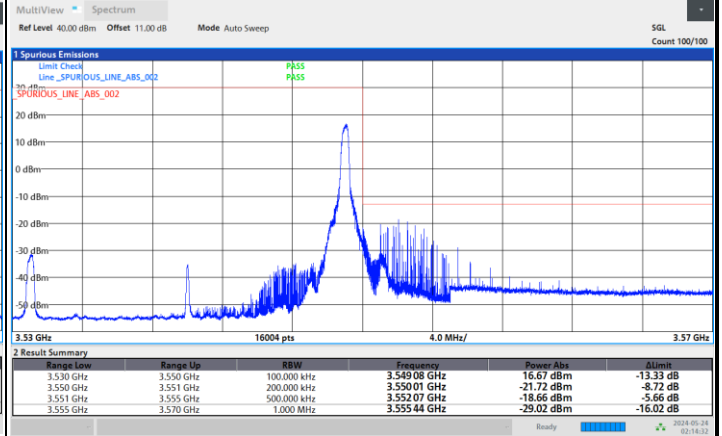

FR1 n77 / 20MHz / DFT-S OFDM / 64QAM

Lowest Band Edge / 1RB0

Highest Band Edge / 1RBmax

Lowest Band Edge / Full RB

Highest Band Edge / Full RB

FR1 n77 / 20MHz / DFT-S OFDM / 256QAM

Lowest Band Edge / 1RB0

Highest Band Edge / 1RBmax

01:52:00 AM 05/24/2024

02:14:32 AM 05/24/2024

Lowest Band Edge / Full RB

Highest Band Edge / Full RB

01:52:46 AM 05/24/2024

02:15:18 AM 05/24/2024

FR1 n77 / 20MHz / CP OFDM / QPSK / Full RB

Lowest Band Edge