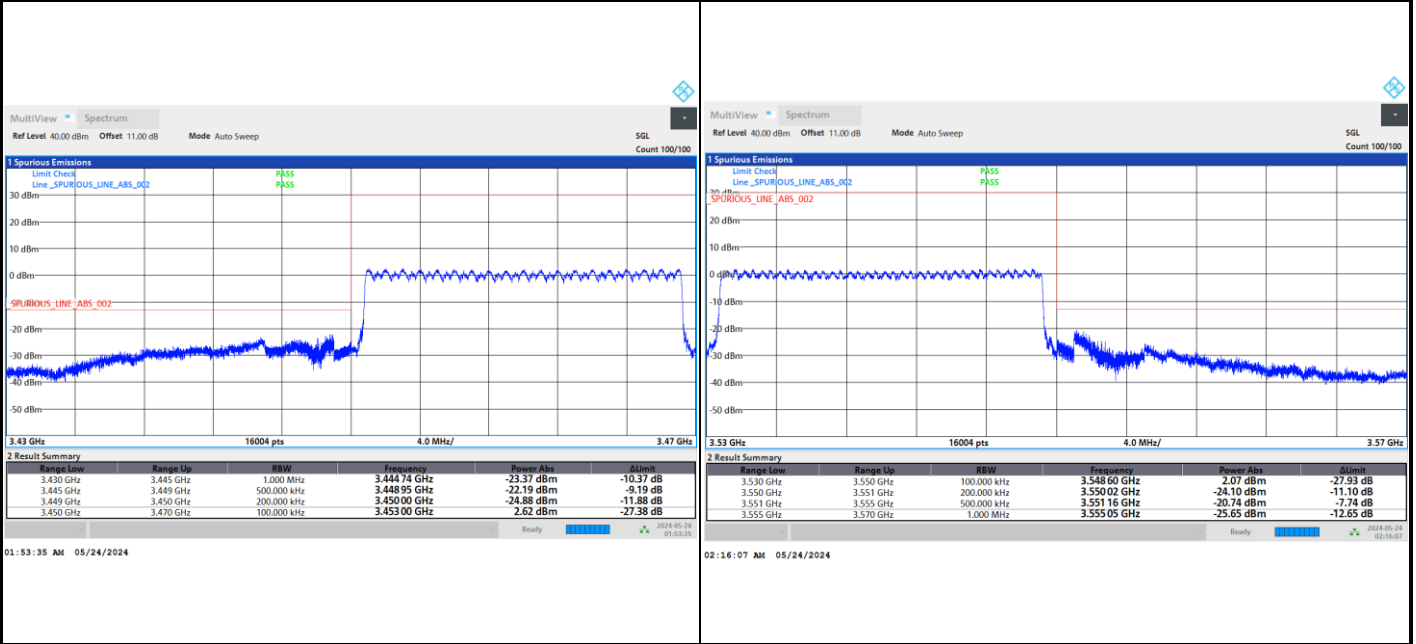

01:52:00 AM 05/24/2024

02:14:32 AM 05/24/2024

Lowest Band Edge / Full RB

Highest Band Edge / Full RB

01:52:46 AM 05/24/2024

02:15:18 AM 05/24/2024

FR1 n77 / 20MHz / CP OFDM / QPSK / Full RB

Lowest Band Edge

Highest Band Edge

FR1 n77 / 30MHz / DFT-S OFDM / PI/2 BPSK

Lowest Band Edge / Full RB

Highest Band Edge / Full RB

FR1 n77 / 30MHz / DFT-S OFDM / QPSK

Lowest Band Edge / Full RB

Highest Band Edge / Full RB

FR1 n77 / 30MHz / DFT-S OFDM / 16QAM