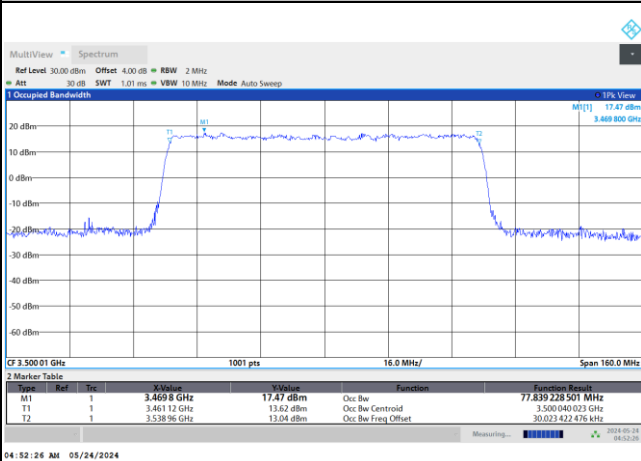

64QAM

256QAM

FR1 n77 / 80MHz / DFT-S OFDM / Middle Channel / Full RB

PI/2 BPSK

FR1 n77 / 80MHz / CP OFDM / Middle Channel / Full RB

QPSK

16QAM

64QAM