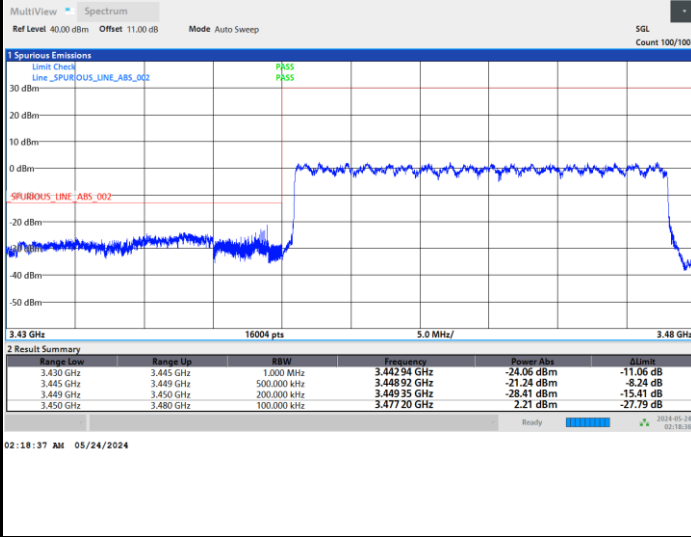

01:52:00 AM 05/24/2024

02:14:32 AM 05/24/2024

Lowest Band Edge / Full RB

Highest Band Edge / Full RB

01:52:46 AM 05/24/2024

02:15:18 AM 05/24/2024

FR1 n77 / 20MHz / CP OFDM / QPSK / Full RB

Lowest Band Edge

Highest Band Edge

FR1 n77 / 30MHz / DFT-S OFDM / PI/2 BPSK

Lowest Band Edge / Full RB

Highest Band Edge / Full RB

FR1 n77 / 30MHz / DFT-S OFDM / QPSK

Lowest Band Edge / Full RB

Highest Band Edge / Full RB

FR1 n77 / 30MHz / DFT-S OFDM / 16QAM

Lowest Band Edge / Full RB

Highest Band Edge / Full RB

FR1 n77 / 30MHz / DFT-S OFDM / 64QAM

Lowest Band Edge / Full RB

Highest Band Edge / Full RB