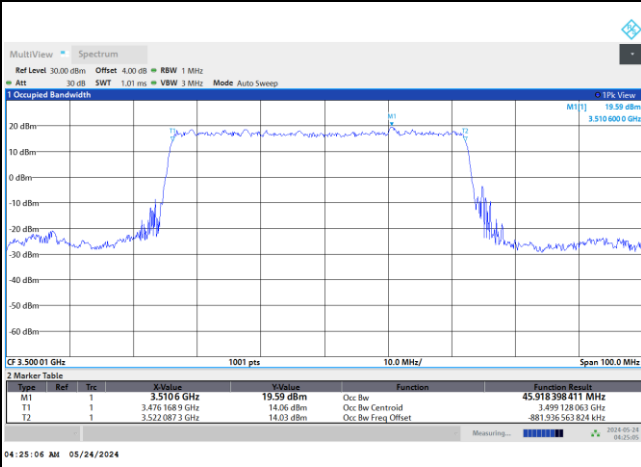

FR1 n77 / 40MHz / CP OFDM / Middle Channel / Full RB

QPSK

16QAM

64QAM

256QAM

FR1 n77 / 50MHz / DFT-S OFDM / Middle Channel / Full RB

PI/2 BPSK

FR1 n77 / 50MHz / CP OFDM / Middle Channel / Full RB