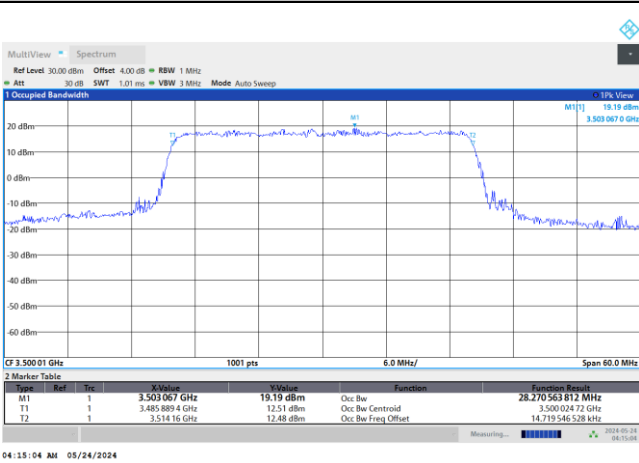

FR1 n77 / 30MHz / CP OFDM / Middle Channel / Full RB

QPSK