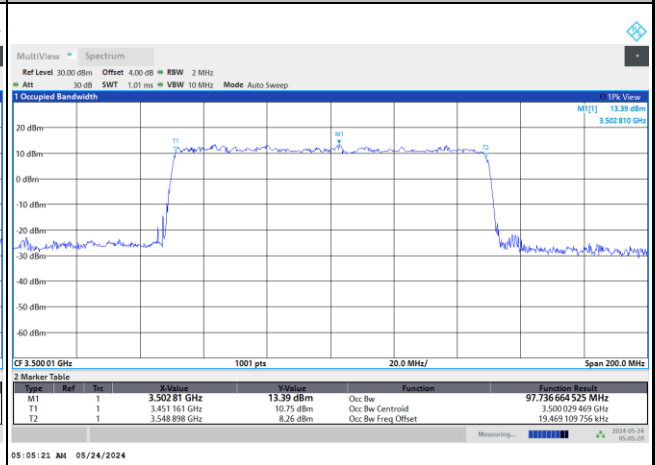

FR1 n77 / 100MHz / DFT-S OFDM / Middle Channel / Full RB

PI/2 BPSK

FR1 n77 / 100MHz / CP OFDM / Middle Channel / Full RB

QPSK

16QAM

64QAM

256QAM

Conducted Band Edge

FR1 n77 / 20MHz / DFT-S OFDM / PI/2 BPSK

Lowest Band Edge / 1RB0

Highest Band Edge / 1RBmax

Lowest Band Edge / Full RB

Highest Band Edge / Full RB

FR1 n77 / 20MHz / DFT-S OFDM / QPSK

Lowest Band Edge / 1RB0