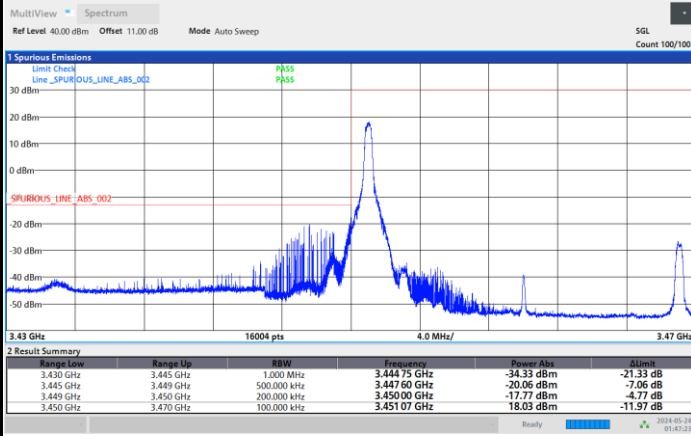

FR1 n77 / 20MHz / DFT-S OFDM / QPSK

Lowest Band Edge / 1RB0

Highest Band Edge / 1RBmax