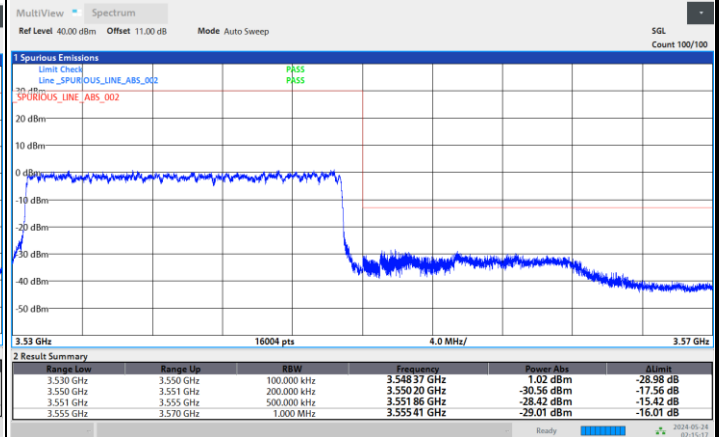

FR1 n77 / 20MHz / DFT-S OFDM / 64QAM

Lowest Band Edge / 1RB0

Highest Band Edge / 1RBmax

Lowest Band Edge / Full RB

Highest Band Edge / Full RB

FR1 n77 / 20MHz / DFT-S OFDM / 256QAM

Lowest Band Edge / 1RB0

Highest Band Edge / 1RBmax

01:52:00 AM 05/24/2024

02:14:32 AM 05/24/2024

Lowest Band Edge / Full RB

Highest Band Edge / Full RB

01:52:46 AM 05/24/2024

02:15:18 AM 05/24/2024

FR1 n77 / 20MHz / CP OFDM / QPSK / Full RB

Lowest Band Edge