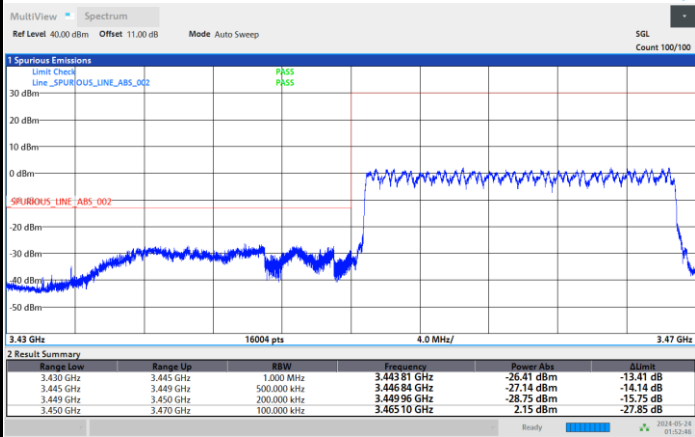

FR1 n77 / 20MHz / DFT-S OFDM / 64QAM

Lowest Band Edge / 1RB0

Highest Band Edge / 1RBmax

Lowest Band Edge / Full RB

Highest Band Edge / Full RB

FR1 n77 / 20MHz / DFT-S OFDM / 256QAM

Lowest Band Edge / 1RB0

Highest Band Edge / 1RBmax

01:52:00 AM 05/24/2024

02:14:32 AM 05/24/2024

Lowest Band Edge / Full RB

Highest Band Edge / Full RB

01:52:46 AM 05/24/2024

02:15:18 AM 05/24/2024

FR1 n77 / 20MHz / CP OFDM / QPSK / Full RB

Lowest Band Edge