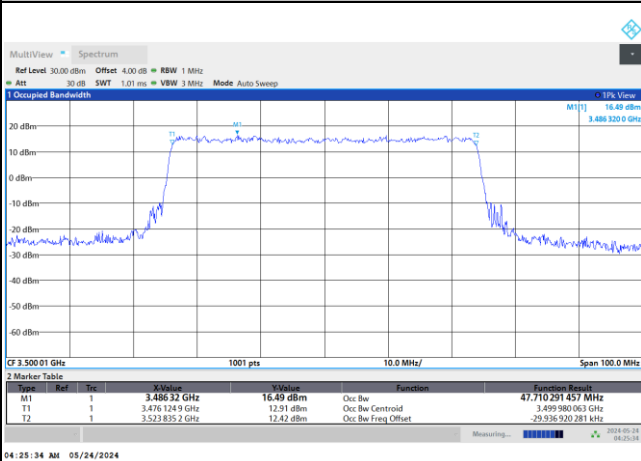

FR1 n77 / 50MHz / CP OFDM / Middle Channel / Full RB

QPSK