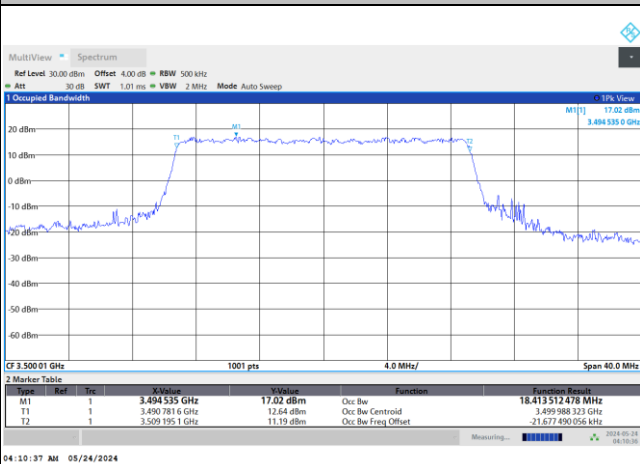

FR1 n77 / 20MHz / DFT-S OFDM / Middle Channel / Full RB

PI/2 BPSK

FR1 n77 / 20MHz / CP OFDM / Middle Channel / Full RB

QPSK

16QAM

64QAM

256QAM

FR1 n77 / 30MHz / DFT-S OFDM / Middle Channel / Full RB