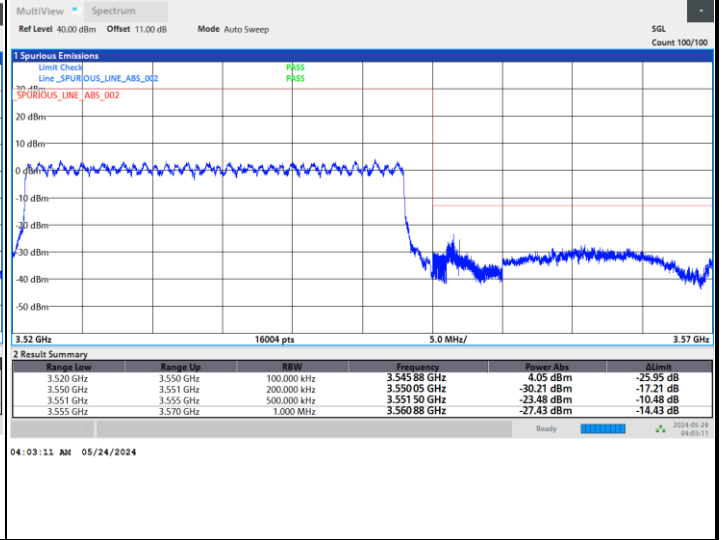

01:52:00 AM 05/24/2024

02:14:32 AM 05/24/2024

Lowest Band Edge / Full RB

Highest Band Edge / Full RB

01:52:46 AM 05/24/2024

02:15:18 AM 05/24/2024

FR1 n77 / 20MHz / CP OFDM / QPSK / Full RB

Lowest Band Edge

Highest Band Edge

FR1 n77 / 30MHz / DFT-S OFDM / PI/2 BPSK

Lowest Band Edge / Full RB

Highest Band Edge / Full RB

FR1 n77 / 30MHz / DFT-S OFDM / QPSK

Lowest Band Edge / Full RB

Highest Band Edge / Full RB

FR1 n77 / 30MHz / DFT-S OFDM / 16QAM

Lowest Band Edge / Full RB

Highest Band Edge / Full RB

FR1 n77 / 30MHz / DFT-S OFDM / 64QAM

Lowest Band Edge / Full RB

Highest Band Edge / Full RB