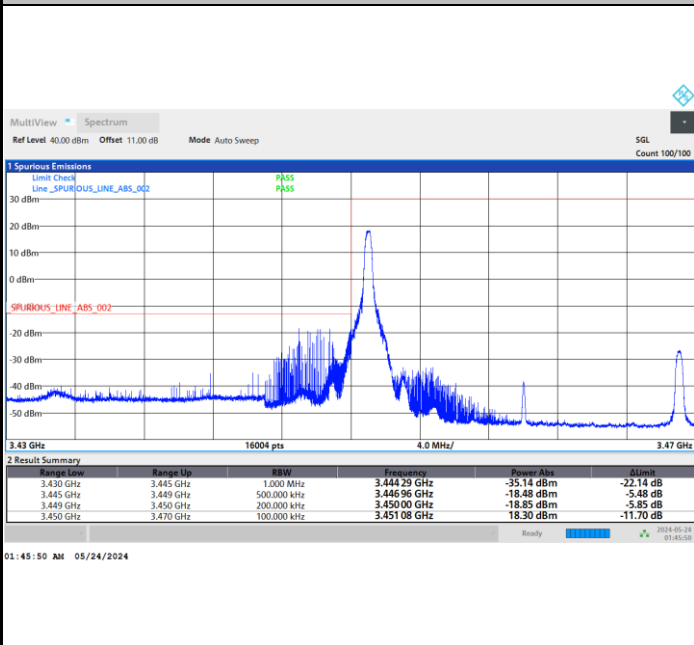

FR1 n77 / 100MHz / DFT-S OFDM / Middle Channel / Full RB

PI/2 BPSK

FR1 n77 / 100MHz / CP OFDM / Middle Channel / Full RB

QPSK

16QAM

64QAM

256QAM

Conducted Band Edge

FR1 n77 / 20MHz / DFT-S OFDM / PI/2 BPSK

Lowest Band Edge / 1RB0

Highest Band Edge / 1RBmax

Lowest Band Edge / Full RB

Highest Band Edge / Full RB

FR1 n77 / 20MHz / DFT-S OFDM / QPSK

Lowest Band Edge / 1RB0