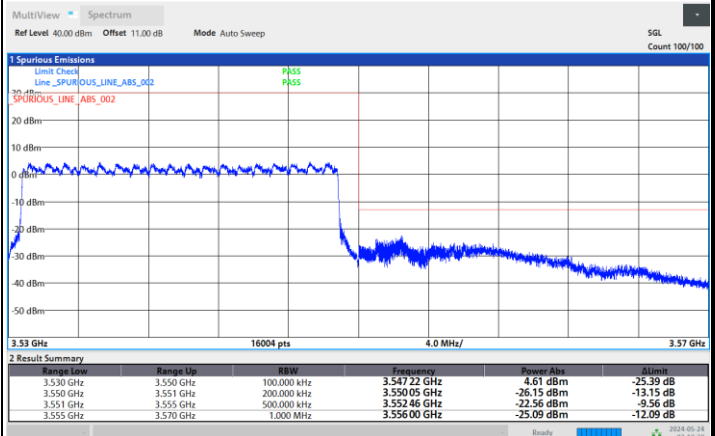

FR1 n77 / 20MHz / DFT-S OFDM / PI/2 BPSK

Lowest Band Edge / 1RB0

Highest Band Edge / 1RBmax

Lowest Band Edge / Full RB

Highest Band Edge / Full RB

FR1 n77 / 20MHz / DFT-S OFDM / QPSK

Lowest Band Edge / 1RB0

Highest Band Edge / 1RBmax

Lowest Band Edge / Full RB

Highest Band Edge / Full RB

FR1 n77 / 20MHz / DFT-S OFDM / 16QAM

Lowest Band Edge / 1RB0

Highest Band Edge / 1RBmax

Lowest Band Edge / Full RB

Highest Band Edge / Full RB