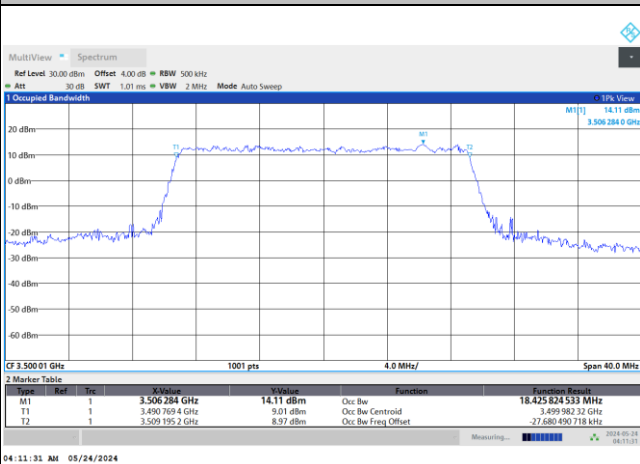

FR1 n77 / 20MHz / DFT-S OFDM / Middle Channel / Full RB

PI/2 BPSK

FR1 n77 / 20MHz / CP OFDM / Middle Channel / Full RB

QPSK

16QAM

64QAM

256QAM

FR1 n77 / 30MHz / DFT-S OFDM / Middle Channel / Full RB