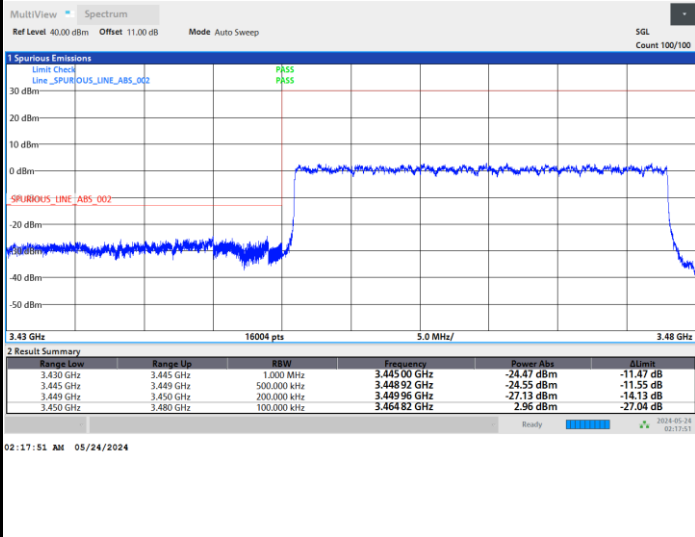

01:52:00 AM 05/24/2024

02:14:32 AM 05/24/2024

Lowest Band Edge / Full RB

Highest Band Edge / Full RB

01:52:46 AM 05/24/2024

02:15:18 AM 05/24/2024

FR1 n77 / 20MHz / CP OFDM / QPSK / Full RB

Lowest Band Edge

Highest Band Edge

FR1 n77 / 30MHz / DFT-S OFDM / PI/2 BPSK

Lowest Band Edge / Full RB

Highest Band Edge / Full RB

FR1 n77 / 30MHz / DFT-S OFDM / QPSK

Lowest Band Edge / Full RB

Highest Band Edge / Full RB

FR1 n77 / 30MHz / DFT-S OFDM / 16QAM

Lowest Band Edge / Full RB

Highest Band Edge / Full RB

FR1 n77 / 30MHz / DFT-S OFDM / 64QAM

Lowest Band Edge / Full RB

Highest Band Edge / Full RB