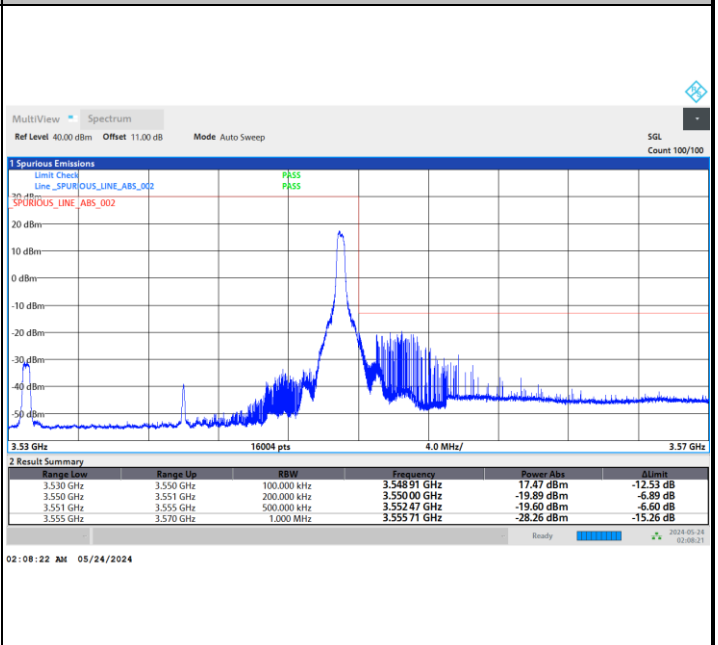

FR1 n77 / 100MHz / DFT-S OFDM / Middle Channel / Full RB

PI/2 BPSK

FR1 n77 / 100MHz / CP OFDM / Middle Channel / Full RB

QPSK

16QAM

64QAM

256QAM

Conducted Band Edge

FR1 n77 / 20MHz / DFT-S OFDM / PI/2 BPSK

Lowest Band Edge / 1RB0

Highest Band Edge / 1RBmax

Lowest Band Edge / Full RB

Highest Band Edge / Full RB

FR1 n77 / 20MHz / DFT-S OFDM / QPSK

Lowest Band Edge / 1RB0