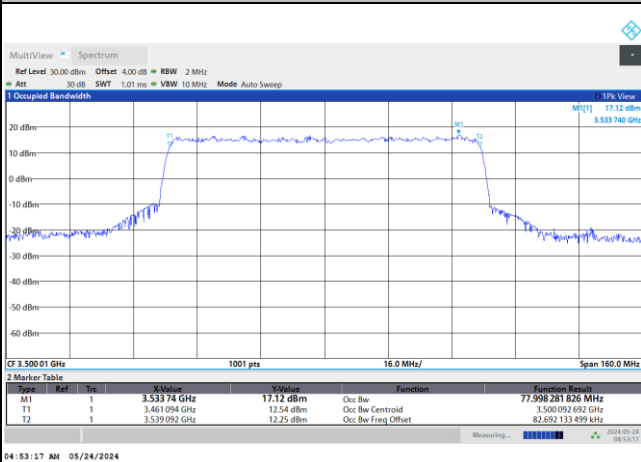

64QAM

256QAM

FR1 n77 / 80MHz / DFT-S OFDM / Middle Channel / Full RB

PI/2 BPSK

FR1 n77 / 80MHz / CP OFDM / Middle Channel / Full RB

QPSK

16QAM

64QAM