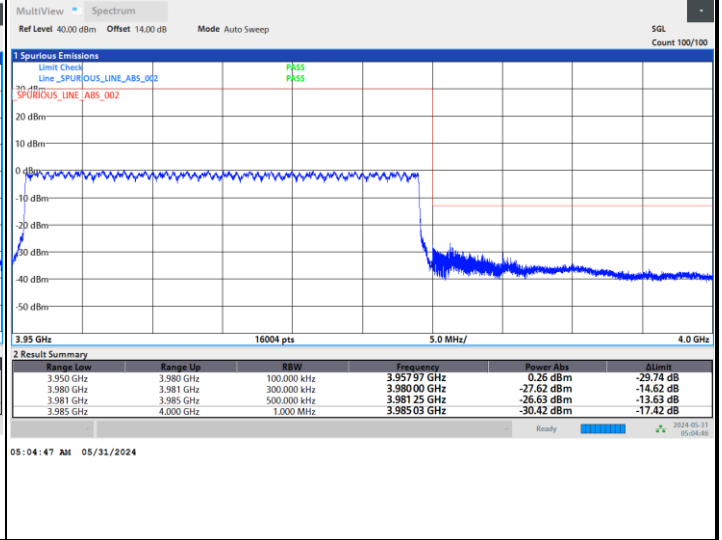

FR1 n77 / 20MHz / CP OFDM / 64QAM

Lowest Band Edge / 1RB0

Highest Band Edge / 1RBmax

Lowest Band Edge / Full RB

Highest Band Edge / Full RB

FR1 n77 / 20MHz / CP OFDM / 256QAM

Lowest Band Edge / 1RB0

Highest Band Edge / 1RBmax

Lowest Band Edge / Full RB

Highest Band Edge / Full RB

FR1 n77 / 30MHz / CP OFDM / QPSK

Lowest Band Edge / Full RB

Highest Band Edge / Full RB

FR1 n77 / 30MHz / CP OFDM / 16QAM

Lowest Band Edge / Full RB

Highest Band Edge / Full RB

FR1 n77 / 30MHz / CP OFDM / 64QAM

Lowest Band Edge / Full RB

Highest Band Edge / Full RB

FR1 n77 / 30MHz / CP OFDM / 256QAM

Lowest Band Edge / Full RB

Highest Band Edge / Full RB

FR1 n77 / 40MHz / CP OFDM / QPSK