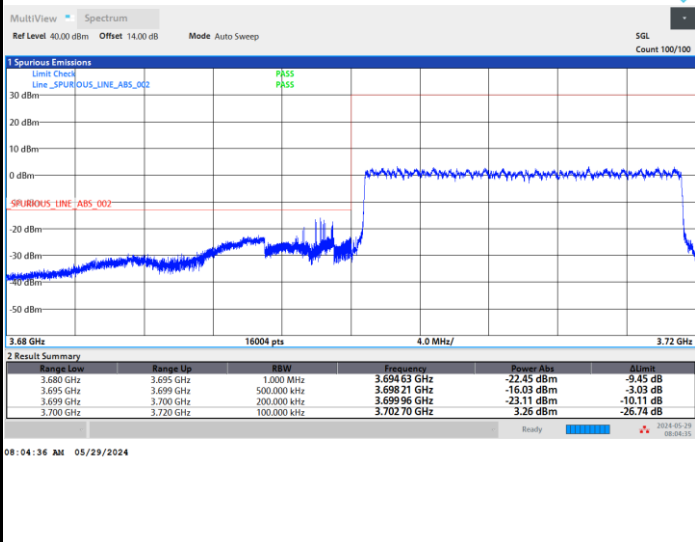

Highest Band Edge / 1RBmax

Lowest Band Edge / Full RB

Highest Band Edge / Full RB

FR1 n77 / 20MHz / CP OFDM / 16QAM

Lowest Band Edge / 1RB0

Highest Band Edge / 1RBmax

Lowest Band Edge / Full RB

Highest Band Edge / Full RB

FR1 n77 / 20MHz / CP OFDM / 64QAM

Lowest Band Edge / 1RB0

Highest Band Edge / 1RBmax

Lowest Band Edge / Full RB

Highest Band Edge / Full RB

FR1 n77 / 20MHz / CP OFDM / 256QAM

Lowest Band Edge / 1RB0

Highest Band Edge / 1RBmax