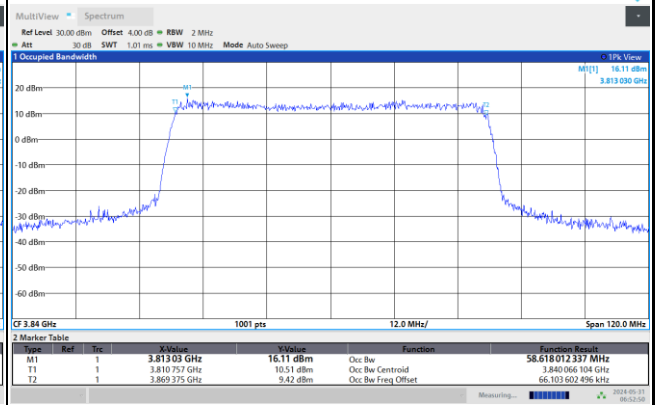

64QAM

256QAM

06:50:18 AM 05/31/2024

06:50:49 AM 05/31/2024

FR1 n77 / 60MHz / CP OFDM / Middle Channel / Full RB

QPSK

16QAM

64QAM