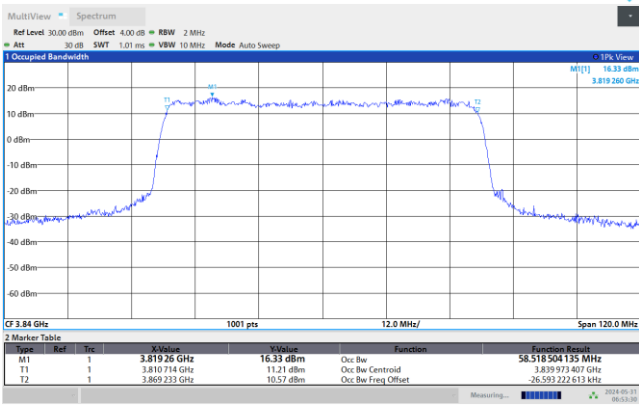

64QAM

256QAM

06:50:18 AM 05/31/2024

06:50:49 AM 05/31/2024

FR1 n77 / 60MHz / CP OFDM / Middle Channel / Full RB

QPSK

16QAM

64QAM