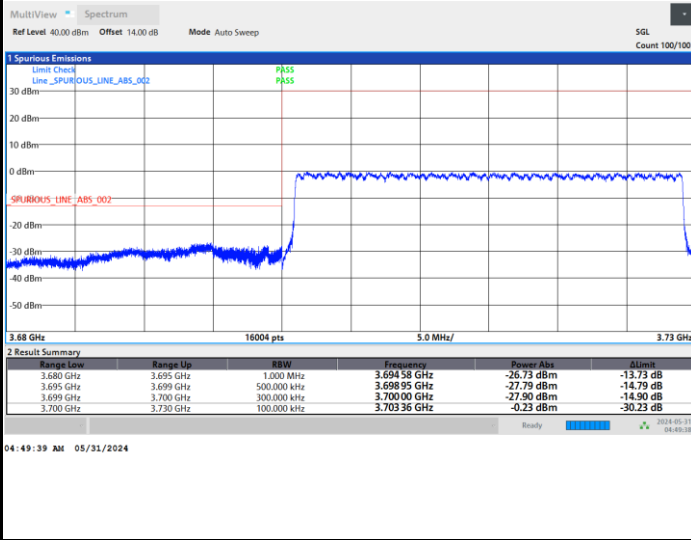

Lowest Band Edge / Full RB

Highest Band Edge / Full RB

FR1 n77 / 30MHz / CP OFDM / QPSK

Lowest Band Edge / Full RB

Highest Band Edge / Full RB

FR1 n77 / 30MHz / CP OFDM / 16QAM

Lowest Band Edge / Full RB

Highest Band Edge / Full RB

FR1 n77 / 30MHz / CP OFDM / 64QAM

Lowest Band Edge / Full RB

Highest Band Edge / Full RB

FR1 n77 / 30MHz / CP OFDM / 256QAM

Lowest Band Edge / Full RB

Highest Band Edge / Full RB

FR1 n77 / 40MHz / CP OFDM / QPSK