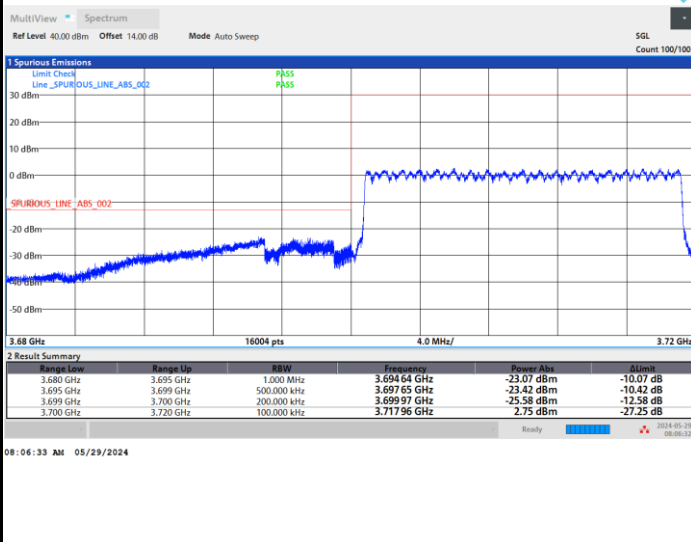

FR1 n77 / 20MHz / CP OFDM / 64QAM

Lowest Band Edge / 1RB0

Highest Band Edge / 1RBmax

Lowest Band Edge / Full RB

Highest Band Edge / Full RB

FR1 n77 / 20MHz / CP OFDM / 256QAM

Lowest Band Edge / 1RB0

Highest Band Edge / 1RBmax

Lowest Band Edge / Full RB

Highest Band Edge / Full RB

FR1 n77 / 30MHz / CP OFDM / QPSK

Lowest Band Edge / Full RB

Highest Band Edge / Full RB

FR1 n77 / 30MHz / CP OFDM / 16QAM

Lowest Band Edge / Full RB

Highest Band Edge / Full RB