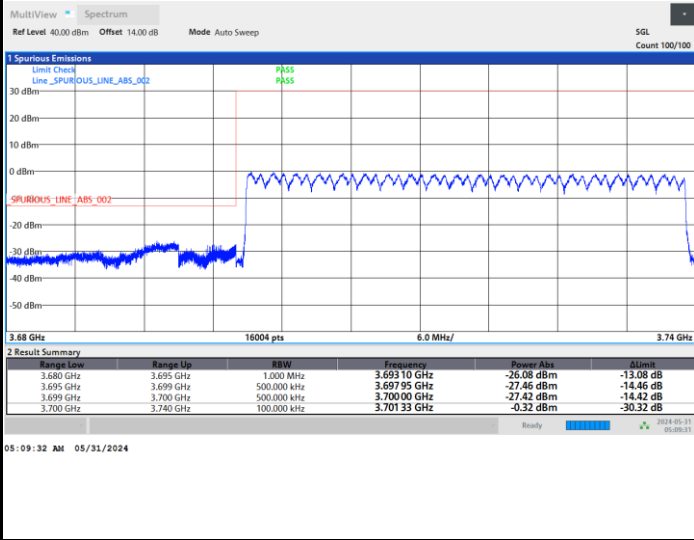

FR1 n77 / 30MHz / CP OFDM / 64QAM

Lowest Band Edge / Full RB

Highest Band Edge / Full RB

FR1 n77 / 30MHz / CP OFDM / 256QAM

Lowest Band Edge / Full RB

Highest Band Edge / Full RB

FR1 n77 / 40MHz / CP OFDM / QPSK

Lowest Band Edge / Full RB

Highest Band Edge / Full RB

FR1 n77 / 40MHz / CP OFDM / 16QAM

Lowest Band Edge / Full RB

Highest Band Edge / Full RB