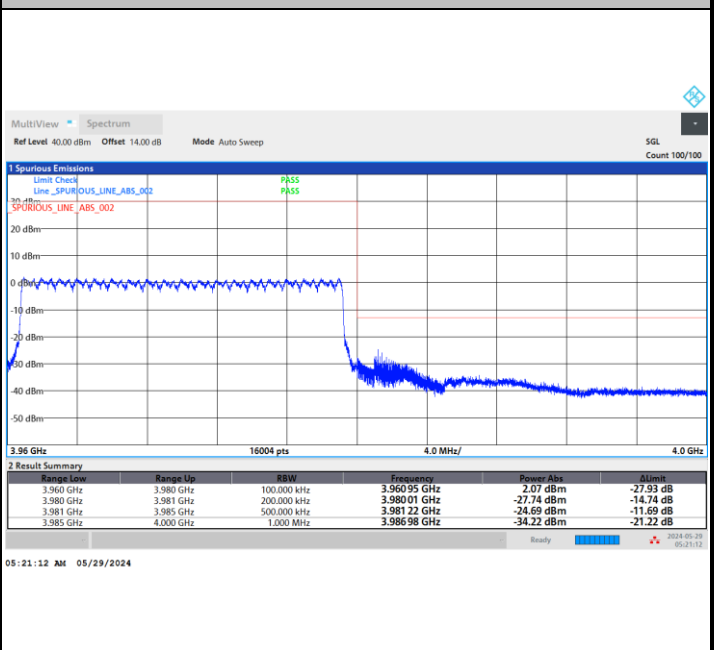

FR1 n77 / 100MHz / CP OFDM / Middle Channel / Full RB

QPSK

16QAM

64QAM

256QAM

Conducted Band Edge

FR1 n77 / 20MHz / CP OFDM / QPSK

Lowest Band Edge / 1RB0

Highest Band Edge / 1RBmax

Lowest Band Edge / Full RB

Highest Band Edge / Full RB

FR1 n77 / 20MHz / CP OFDM / 16QAM

Lowest Band Edge / 1RB0

Highest Band Edge / 1RBmax

Lowest Band Edge / Full RB

Highest Band Edge / Full RB