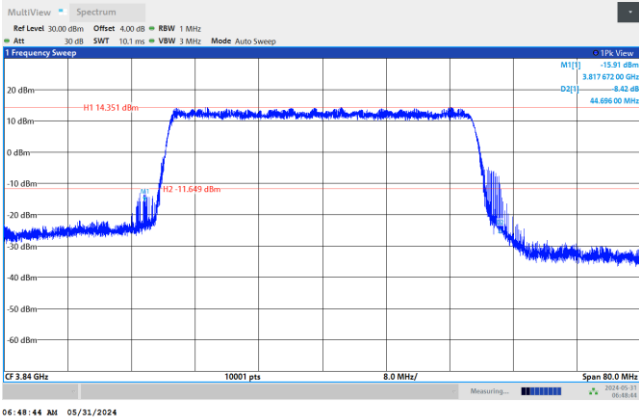

FR1 n77 / 40MHz / CP OFDM / Middle Channel / Full RB

QPSK

16QAM

64QAM

256QAM

FR1 n77 / 50MHz / CP OFDM / Middle Channel / Full RB

QPSK

16QAM