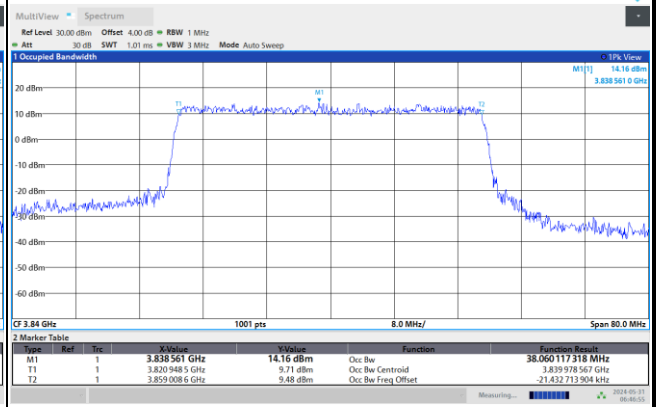

FR1 n77 / 40MHz / CP OFDM / Middle Channel / Full RB

QPSK

16QAM