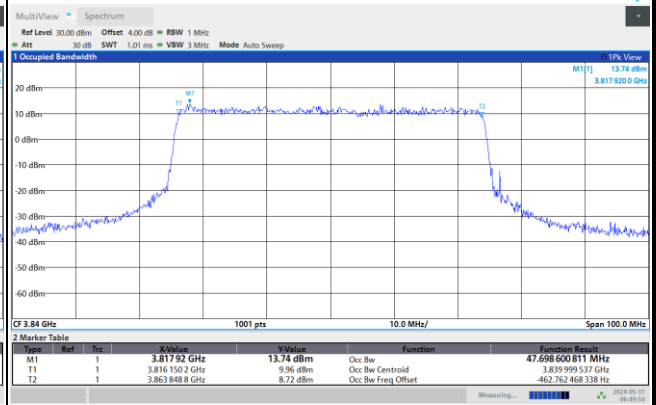

16QAM

64QAM

256QAM

FR1 n77 / 50MHz / CP OFDM / Middle Channel / Full RB

QPSK

16QAM

06:49:21 AM 05/31/2024

06:49:50 AM 05/31/2024