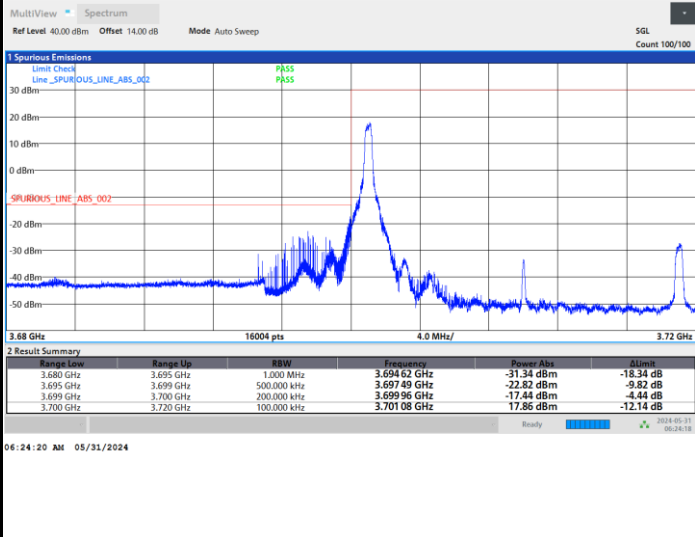

Highest Band Edge / 1RBmax

Lowest Band Edge / Full RB

Highest Band Edge / Full RB

FR1 n77 / 20MHz / CP OFDM / 16QAM

Lowest Band Edge / 1RB0

Highest Band Edge / 1RBmax

Lowest Band Edge / Full RB

Highest Band Edge / Full RB

FR1 n77 / 20MHz / CP OFDM / 64QAM

Lowest Band Edge / 1RB0

Highest Band Edge / 1RBmax

Lowest Band Edge / Full RB

Highest Band Edge / Full RB

FR1 n77 / 20MHz / CP OFDM / 256QAM

Lowest Band Edge / 1RB0

Highest Band Edge / 1RBmax