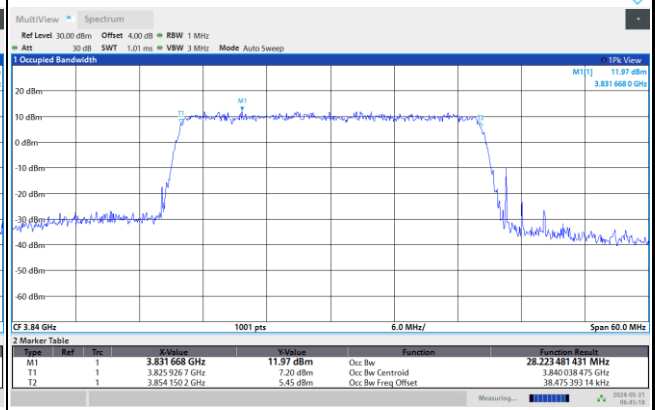

06:43:55 AM 05/31/2024

06:44:26 AM 05/31/2024

64QAM

256QAM

06:44:51 AM 05/31/2024

06:45:18 AM 05/31/2024

FR1 n77 / 40MHz / CP OFDM / Middle Channel / Full RB

QPSK