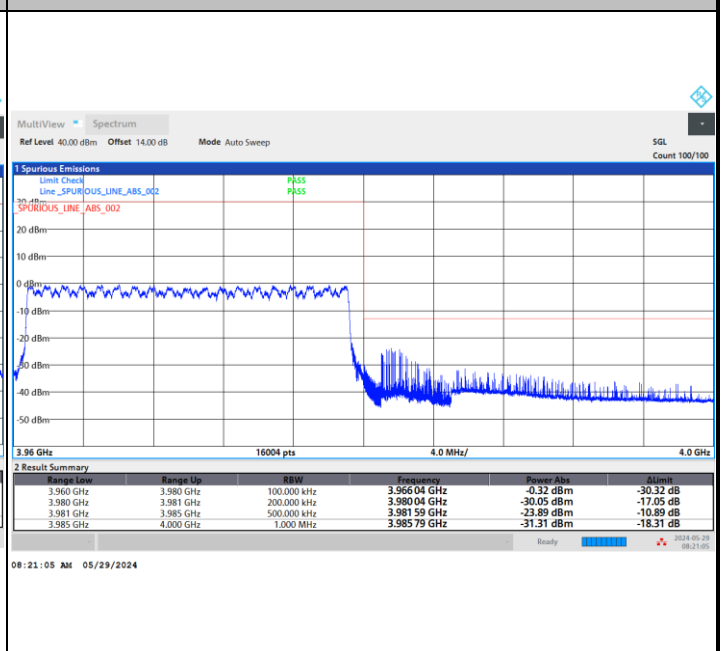

Highest Band Edge / 1RBmax

Lowest Band Edge / Full RB

Highest Band Edge / Full RB

FR1 n77 / 20MHz / CP OFDM / 16QAM

Lowest Band Edge / 1RB0

Highest Band Edge / 1RBmax

Lowest Band Edge / Full RB

Highest Band Edge / Full RB

FR1 n77 / 20MHz / CP OFDM / 64QAM

Lowest Band Edge / 1RB0

Highest Band Edge / 1RBmax

Lowest Band Edge / Full RB

Highest Band Edge / Full RB

FR1 n77 / 20MHz / CP OFDM / 256QAM

Lowest Band Edge / 1RB0

Highest Band Edge / 1RBmax

Lowest Band Edge / Full RB

Highest Band Edge / Full RB

FR1 n77 / 30MHz / CP OFDM / QPSK

Lowest Band Edge / Full RB

Highest Band Edge / Full RB

FR1 n77 / 30MHz / CP OFDM / 16QAM

Lowest Band Edge / Full RB

Highest Band Edge / Full RB