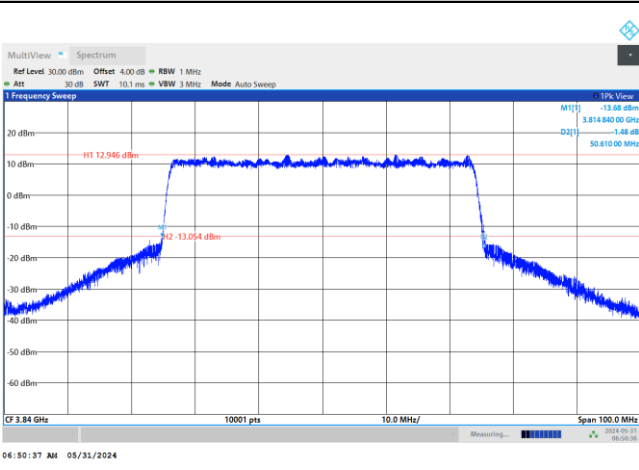

64QAM

256QAM