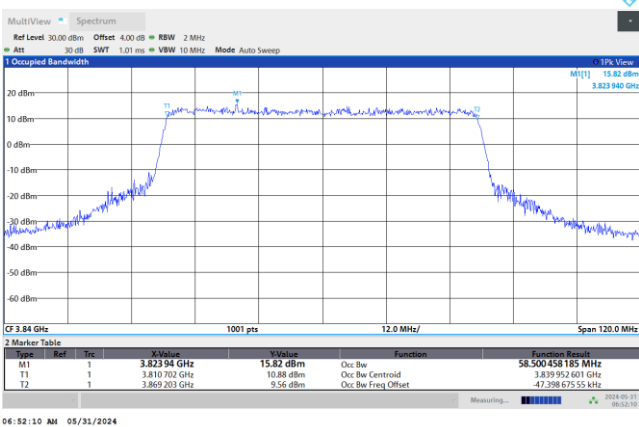

64QAM

256QAM