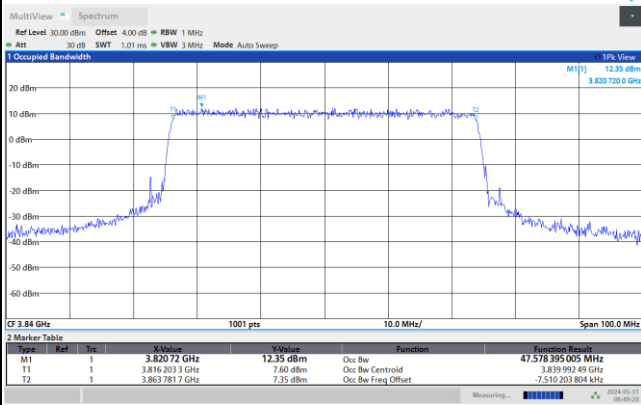

16QAM

64QAM

256QAM

FR1 n77 / 50MHz / CP OFDM / Middle Channel / Full RB

QPSK

16QAM

06:49:21 AM 05/31/2024

06:49:50 AM 05/31/2024