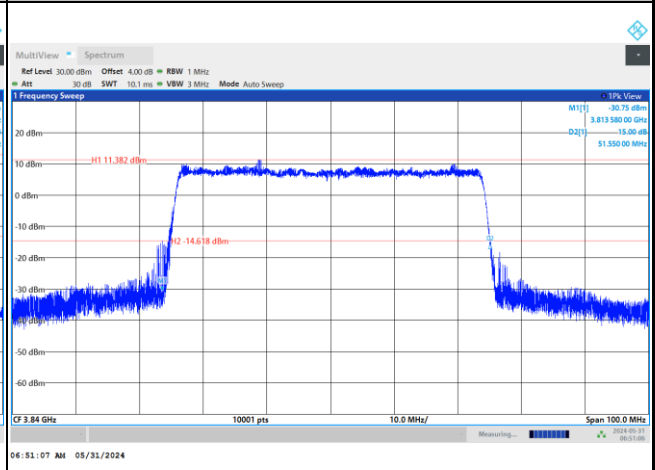

64QAM

256QAM