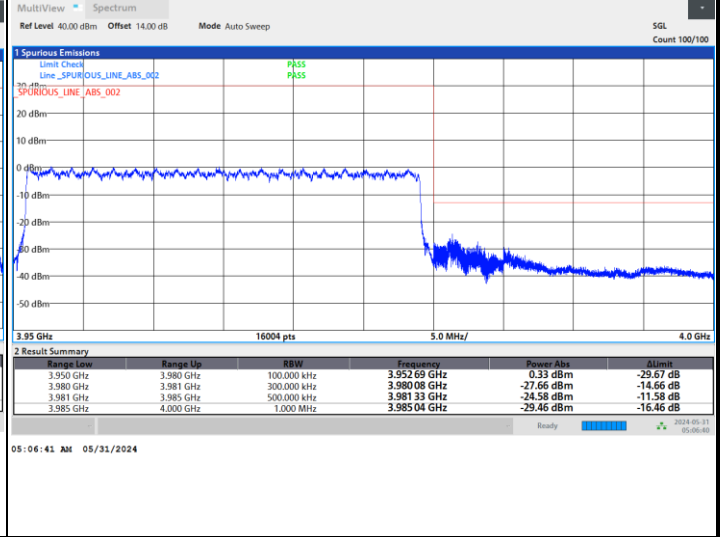

FR1 n77 / 20MHz / CP OFDM / 64QAM

Lowest Band Edge / 1RB0

Highest Band Edge / 1RBmax

Lowest Band Edge / Full RB

Highest Band Edge / Full RB

FR1 n77 / 20MHz / CP OFDM / 256QAM

Lowest Band Edge / 1RB0

Highest Band Edge / 1RBmax

Lowest Band Edge / Full RB

Highest Band Edge / Full RB

FR1 n77 / 30MHz / CP OFDM / QPSK

Lowest Band Edge / Full RB

Highest Band Edge / Full RB

FR1 n77 / 30MHz / CP OFDM / 16QAM

Lowest Band Edge / Full RB

Highest Band Edge / Full RB

FR1 n77 / 30MHz / CP OFDM / 64QAM

Lowest Band Edge / Full RB

Highest Band Edge / Full RB

FR1 n77 / 30MHz / CP OFDM / 256QAM

Lowest Band Edge / Full RB

Highest Band Edge / Full RB

FR1 n77 / 40MHz / CP OFDM / QPSK