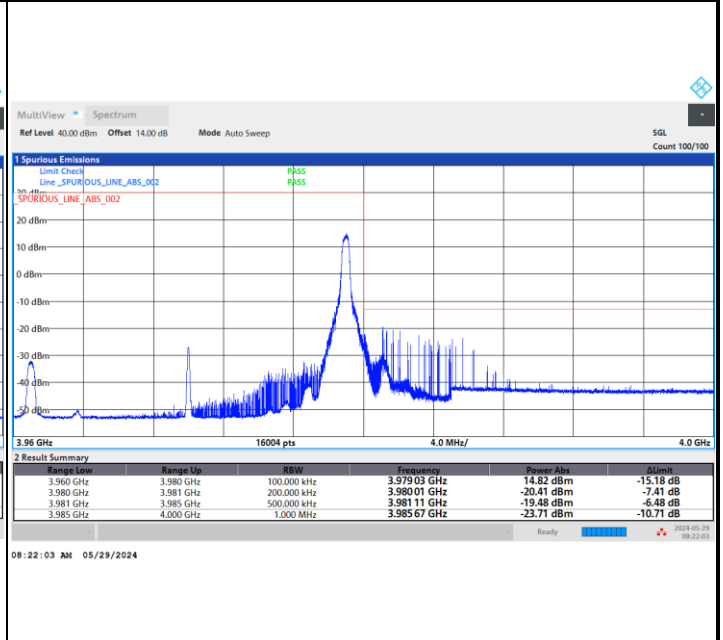

FR1 n77 / 20MHz / CP OFDM / 64QAM

Lowest Band Edge / 1RB0

Highest Band Edge / 1RBmax

Lowest Band Edge / Full RB

Highest Band Edge / Full RB

FR1 n77 / 20MHz / CP OFDM / 256QAM

Lowest Band Edge / 1RB0

Highest Band Edge / 1RBmax

Lowest Band Edge / Full RB

Highest Band Edge / Full RB

FR1 n77 / 30MHz / CP OFDM / QPSK

Lowest Band Edge / Full RB

Highest Band Edge / Full RB

FR1 n77 / 30MHz / CP OFDM / 16QAM

Lowest Band Edge / Full RB

Highest Band Edge / Full RB