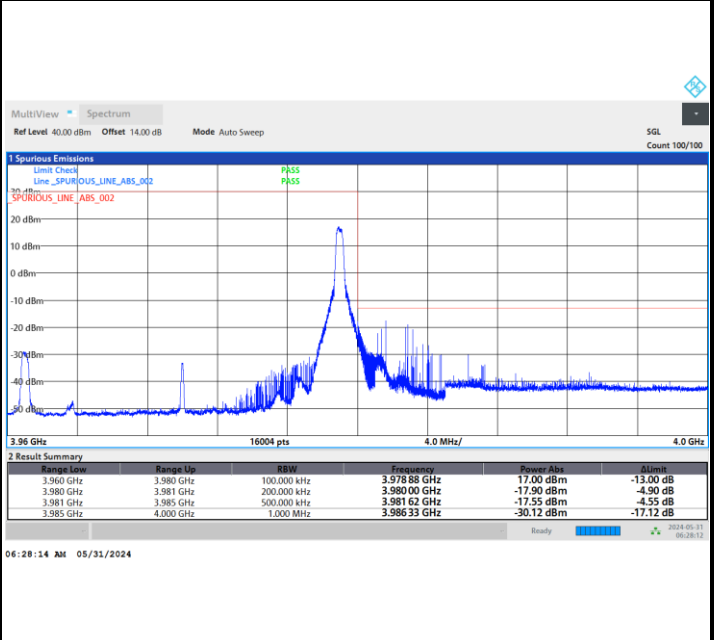

FR1 n77 / 100MHz / CP OFDM / Middle Channel / Full RB

QPSK

16QAM

64QAM

256QAM

Conducted Band Edge

FR1 n77 / 20MHz / CP OFDM / QPSK

Lowest Band Edge / 1RB0

Highest Band Edge / 1RBmax

Lowest Band Edge / Full RB

Highest Band Edge / Full RB

FR1 n77 / 20MHz / CP OFDM / 16QAM

Lowest Band Edge / 1RB0

Highest Band Edge / 1RBmax

Lowest Band Edge / Full RB

Highest Band Edge / Full RB