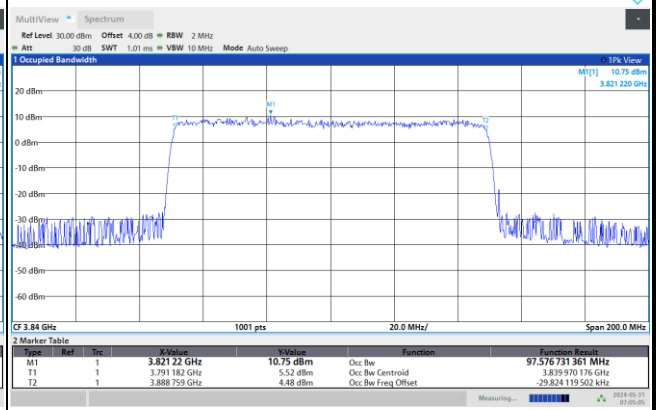

FR1 n77 / 100MHz / CP OFDM / Middle Channel / Full RB

QPSK

16QAM

64QAM

256QAM

Conducted Band Edge

FR1 n77 / 20MHz / CP OFDM / QPSK

Lowest Band Edge / 1RB0