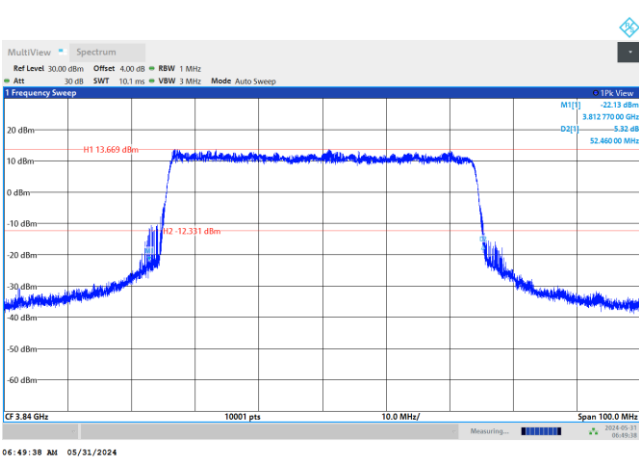

FR1 n77 / 40MHz / CP OFDM / Middle Channel / Full RB

QPSK

16QAM

64QAM

256QAM

FR1 n77 / 50MHz / CP OFDM / Middle Channel / Full RB

QPSK

16QAM