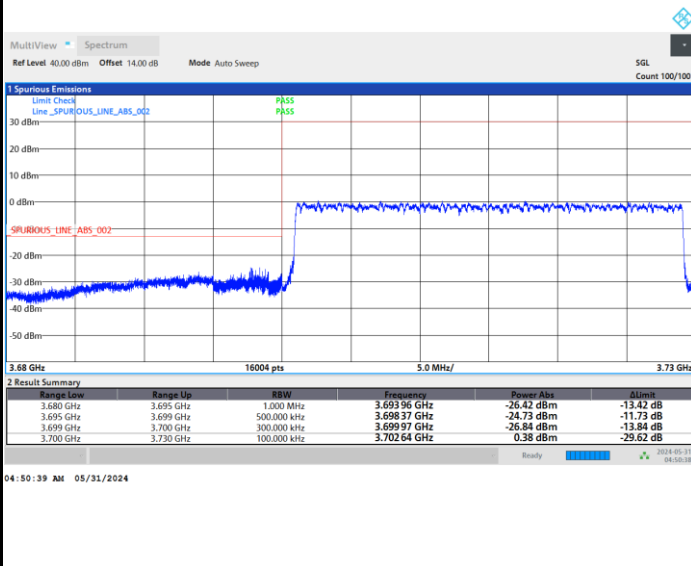

Lowest Band Edge / Full RB

Highest Band Edge / Full RB

FR1 n77 / 30MHz / CP OFDM / QPSK

Lowest Band Edge / Full RB

Highest Band Edge / Full RB

FR1 n77 / 30MHz / CP OFDM / 16QAM

Lowest Band Edge / Full RB

Highest Band Edge / Full RB

FR1 n77 / 30MHz / CP OFDM / 64QAM

Lowest Band Edge / Full RB

Highest Band Edge / Full RB

FR1 n77 / 30MHz / CP OFDM / 256QAM

Lowest Band Edge / Full RB

Highest Band Edge / Full RB

FR1 n77 / 40MHz / CP OFDM / QPSK