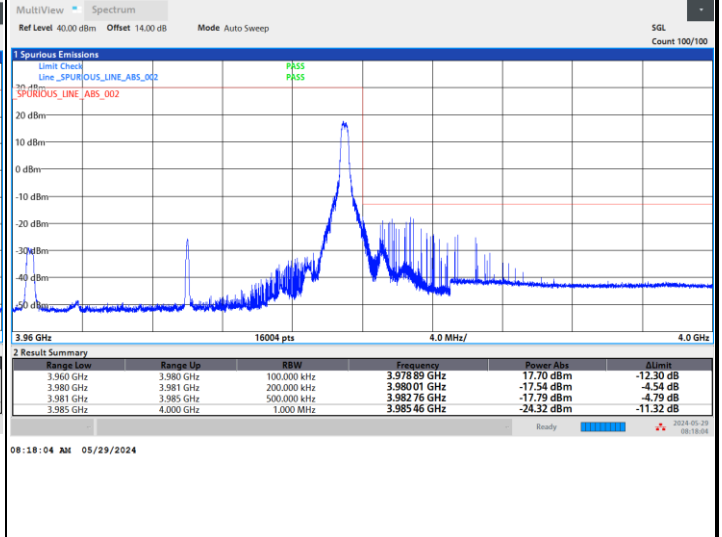

Highest Band Edge / 1RBmax

Lowest Band Edge / Full RB

Highest Band Edge / Full RB

FR1 n77 / 20MHz / CP OFDM / 16QAM

Lowest Band Edge / 1RB0

Highest Band Edge / 1RBmax

Lowest Band Edge / Full RB

Highest Band Edge / Full RB

FR1 n77 / 20MHz / CP OFDM / 64QAM

Lowest Band Edge / 1RB0

Highest Band Edge / 1RBmax

Lowest Band Edge / Full RB

Highest Band Edge / Full RB

FR1 n77 / 20MHz / CP OFDM / 256QAM

Lowest Band Edge / 1RB0

Highest Band Edge / 1RBmax