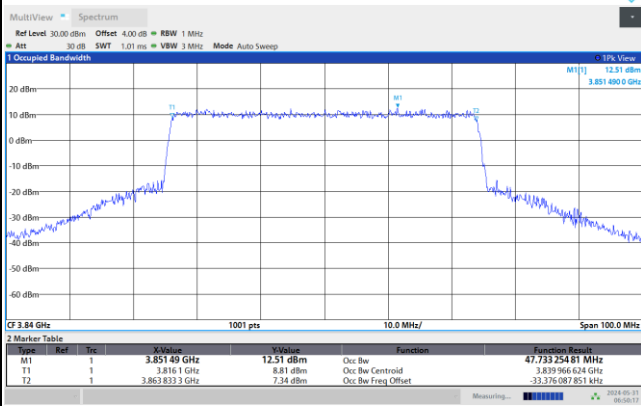

64QAM

256QAM

06:50:18 AM 05/31/2024