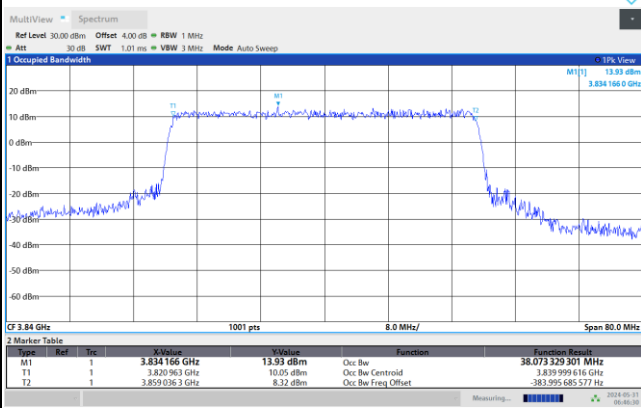

64QAM

256QAM