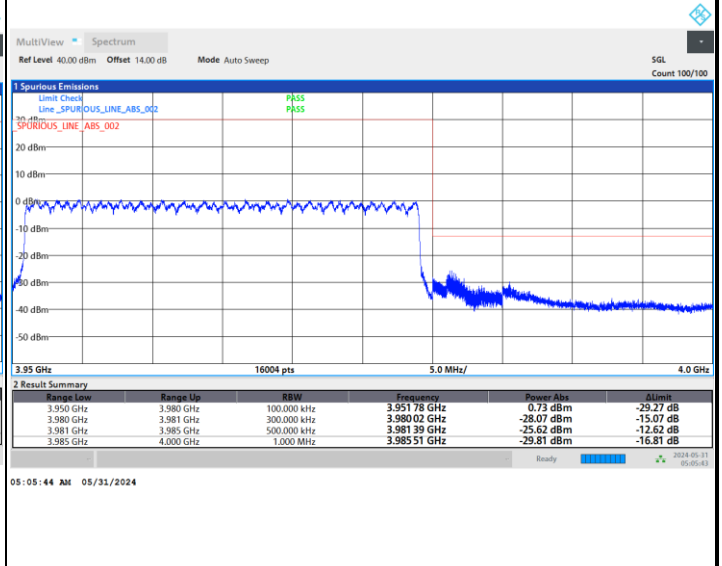

Lowest Band Edge / Full RB

Highest Band Edge / Full RB

FR1 n77 / 30MHz / CP OFDM / QPSK

Lowest Band Edge / Full RB

Highest Band Edge / Full RB

FR1 n77 / 30MHz / CP OFDM / 16QAM

Lowest Band Edge / Full RB

Highest Band Edge / Full RB

FR1 n77 / 30MHz / CP OFDM / 64QAM

Lowest Band Edge / Full RB

Highest Band Edge / Full RB

FR1 n77 / 30MHz / CP OFDM / 256QAM

Lowest Band Edge / Full RB

Highest Band Edge / Full RB

FR1 n77 / 40MHz / CP OFDM / QPSK