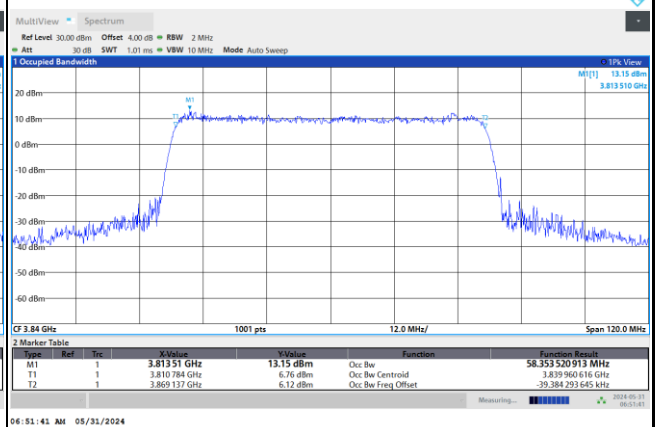

64QAM

256QAM