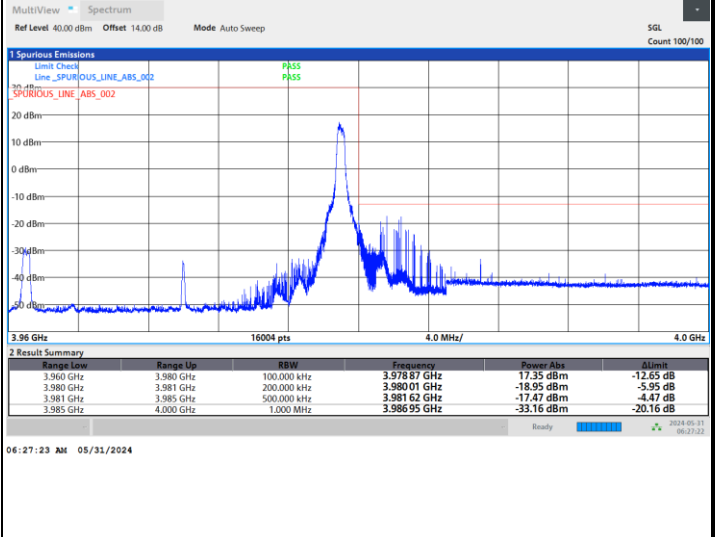

Highest Band Edge / 1RBmax

Lowest Band Edge / Full RB

Highest Band Edge / Full RB

FR1 n77 / 20MHz / CP OFDM / 16QAM

Lowest Band Edge / 1RB0

Highest Band Edge / 1RBmax

Lowest Band Edge / Full RB

Highest Band Edge / Full RB

FR1 n77 / 20MHz / CP OFDM / 64QAM

Lowest Band Edge / 1RB0

Highest Band Edge / 1RBmax

Lowest Band Edge / Full RB

Highest Band Edge / Full RB

FR1 n77 / 20MHz / CP OFDM / 256QAM

Lowest Band Edge / 1RB0

Highest Band Edge / 1RBmax