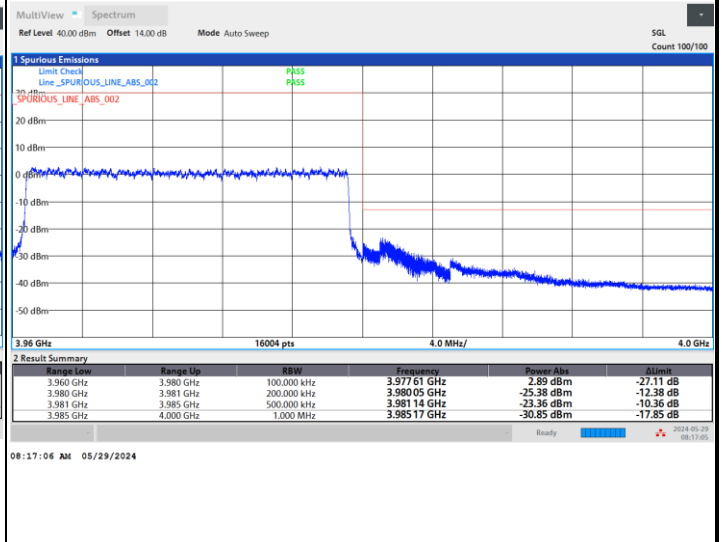

Highest Band Edge / 1RBmax

Lowest Band Edge / Full RB

Highest Band Edge / Full RB

FR1 n77 / 20MHz / CP OFDM / 16QAM

Lowest Band Edge / 1RB0

Highest Band Edge / 1RBmax

Lowest Band Edge / Full RB

Highest Band Edge / Full RB

FR1 n77 / 20MHz / CP OFDM / 64QAM

Lowest Band Edge / 1RB0

Highest Band Edge / 1RBmax

Lowest Band Edge / Full RB

Highest Band Edge / Full RB

FR1 n77 / 20MHz / CP OFDM / 256QAM

Lowest Band Edge / 1RB0

Highest Band Edge / 1RBmax