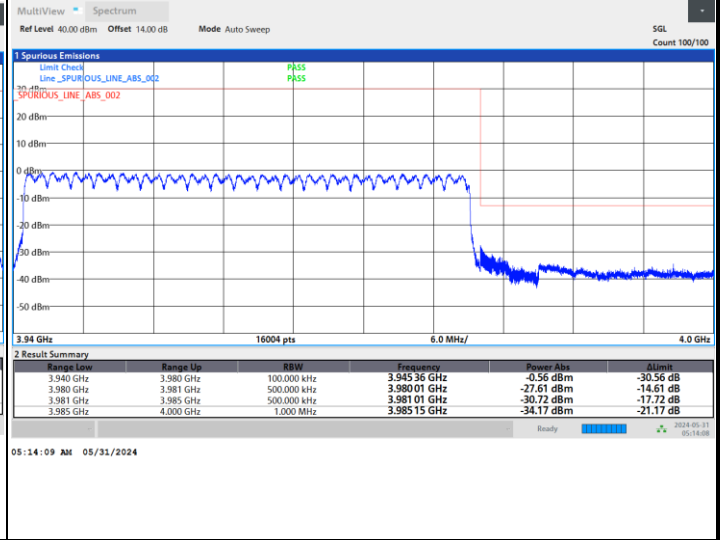

Lowest Band Edge / Full RB

Highest Band Edge / Full RB

FR1 n77 / 30MHz / CP OFDM / QPSK

Lowest Band Edge / Full RB

Highest Band Edge / Full RB

FR1 n77 / 30MHz / CP OFDM / 16QAM

Lowest Band Edge / Full RB

Highest Band Edge / Full RB

FR1 n77 / 30MHz / CP OFDM / 64QAM

Lowest Band Edge / Full RB

Highest Band Edge / Full RB

FR1 n77 / 30MHz / CP OFDM / 256QAM

Lowest Band Edge / Full RB

Highest Band Edge / Full RB

FR1 n77 / 40MHz / CP OFDM / QPSK

Lowest Band Edge / Full RB

Highest Band Edge / Full RB

FR1 n77 / 40MHz / CP OFDM / 16QAM

Lowest Band Edge / Full RB

Highest Band Edge / Full RB