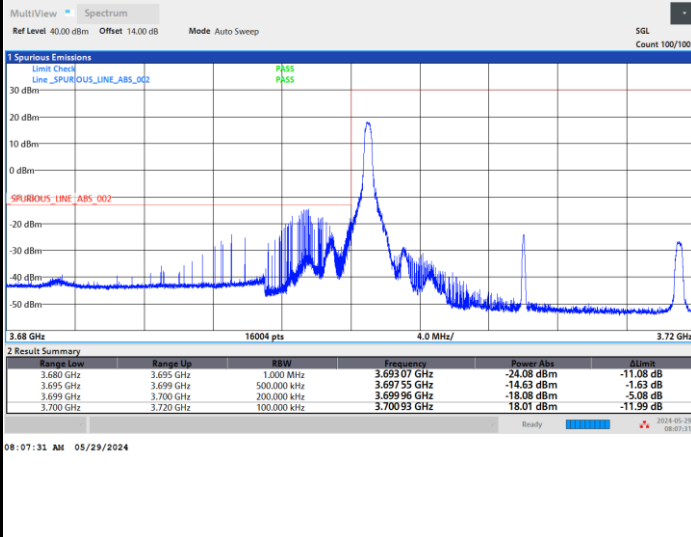

FR1 n77 / 20MHz / CP OFDM / 64QAM

Lowest Band Edge / 1RB0

Highest Band Edge / 1RBmax