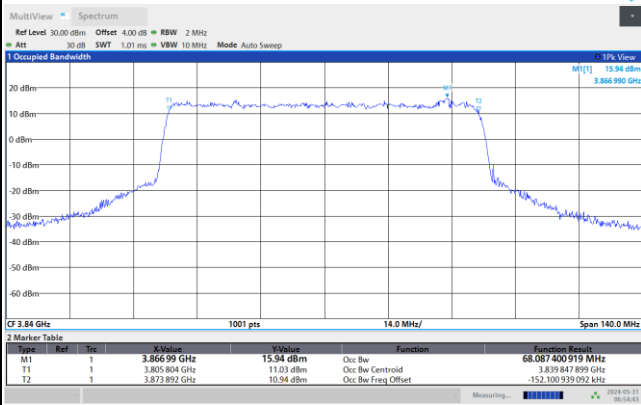

FR1 n77 / 70MHz / CP OFDM / Middle Channel / Full RB

QPSK