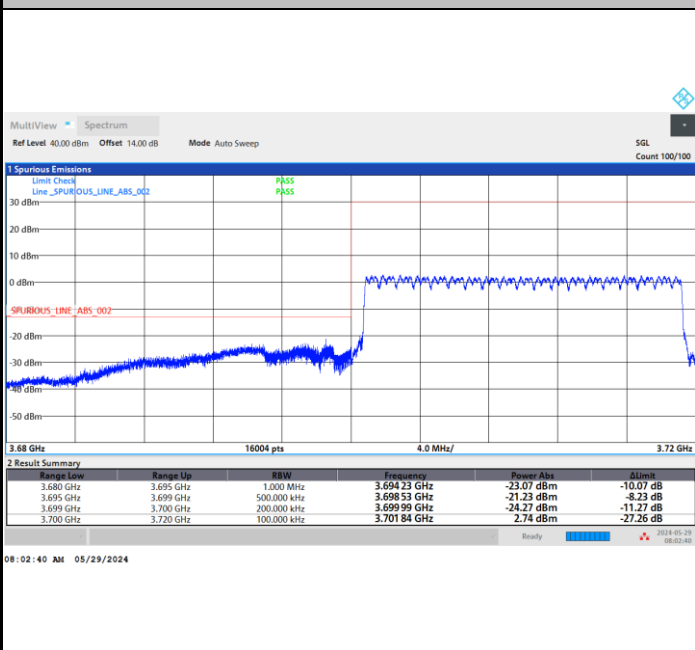

FR1 n77 / 100MHz / CP OFDM / Middle Channel / Full RB

QPSK

16QAM

64QAM

256QAM

Conducted Band Edge

FR1 n77 / 20MHz / CP OFDM / QPSK

Lowest Band Edge / 1RB0

Highest Band Edge / 1RBmax

Lowest Band Edge / Full RB

Highest Band Edge / Full RB

FR1 n77 / 20MHz / CP OFDM / 16QAM

Lowest Band Edge / 1RB0

Highest Band Edge / 1RBmax

Lowest Band Edge / Full RB

Highest Band Edge / Full RB