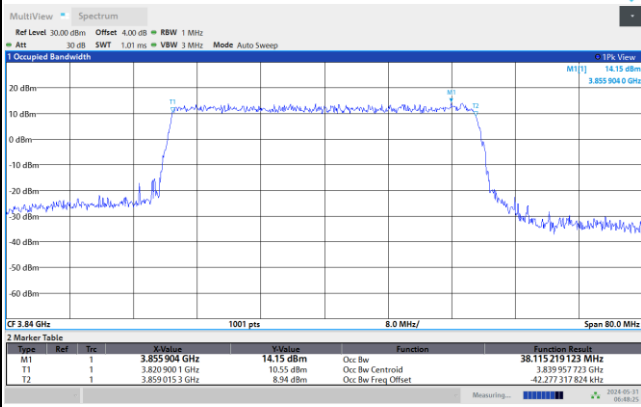

FR1 n77 / 40MHz / CP OFDM / Middle Channel / Full RB

QPSK

16QAM