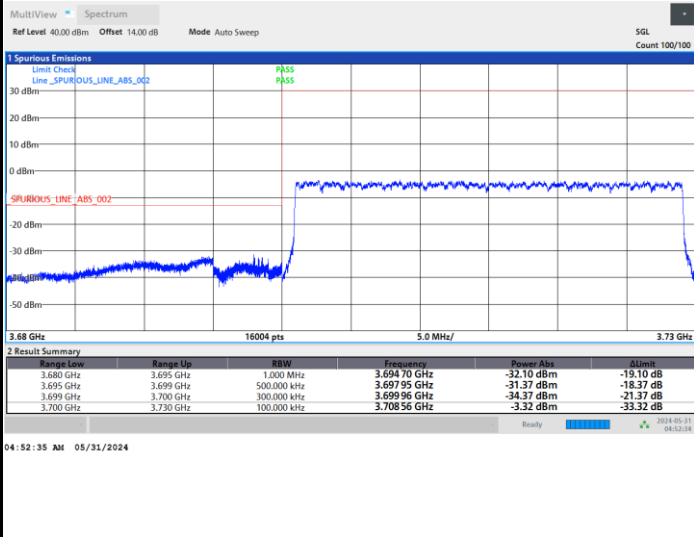

FR1 n77 / 30MHz / CP OFDM / 64QAM

Lowest Band Edge / Full RB

Highest Band Edge / Full RB

FR1 n77 / 30MHz / CP OFDM / 256QAM

Lowest Band Edge / Full RB

Highest Band Edge / Full RB

FR1 n77 / 40MHz / CP OFDM / QPSK

Lowest Band Edge / Full RB

Highest Band Edge / Full RB

FR1 n77 / 40MHz / CP OFDM / 16QAM

Lowest Band Edge / Full RB

Highest Band Edge / Full RB