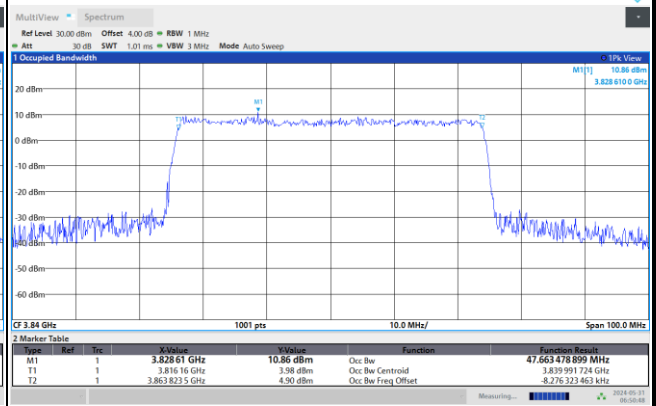

06:50:49 AM 05/31/2024