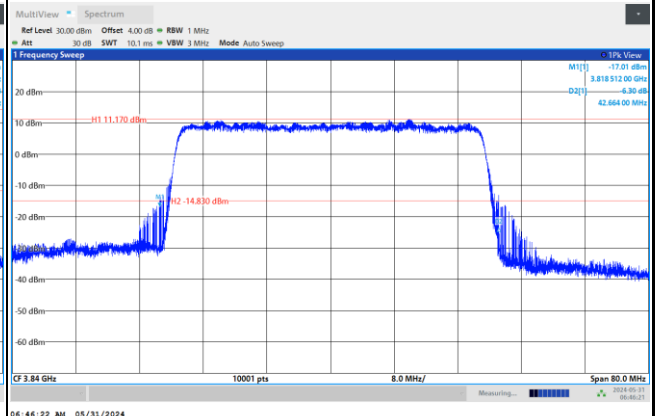

FR1 n77 / 40MHz / CP OFDM / Middle Channel / Full RB

QPSK

16QAM

64QAM

256QAM

FR1 n77 / 50MHz / CP OFDM / Middle Channel / Full RB

QPSK

16QAM