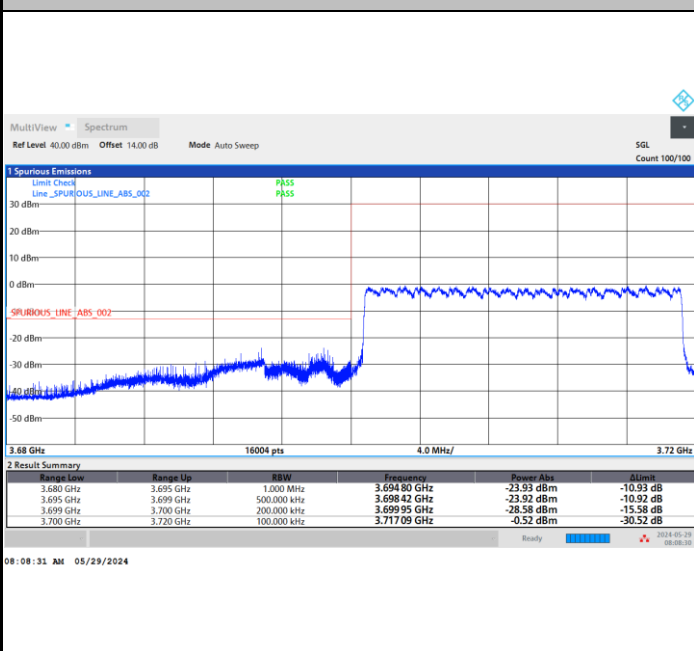

FR1 n77 / 20MHz / CP OFDM / 64QAM

Lowest Band Edge / 1RB0

Highest Band Edge / 1RBmax

Lowest Band Edge / Full RB

Highest Band Edge / Full RB

FR1 n77 / 20MHz / CP OFDM / 256QAM

Lowest Band Edge / 1RB0

Highest Band Edge / 1RBmax

Lowest Band Edge / Full RB

Highest Band Edge / Full RB

FR1 n77 / 30MHz / CP OFDM / QPSK

Lowest Band Edge / Full RB

Highest Band Edge / Full RB

FR1 n77 / 30MHz / CP OFDM / 16QAM

Lowest Band Edge / Full RB

Highest Band Edge / Full RB