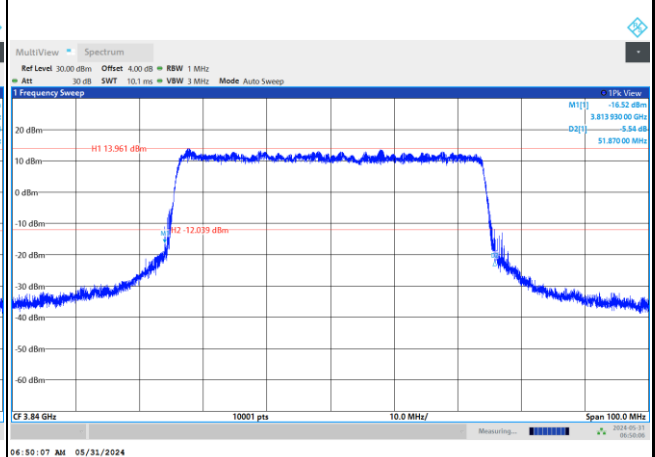

FR1 n77 / 40MHz / CP OFDM / Middle Channel / Full RB

QPSK

16QAM

64QAM

256QAM

FR1 n77 / 50MHz / CP OFDM / Middle Channel / Full RB

QPSK

16QAM