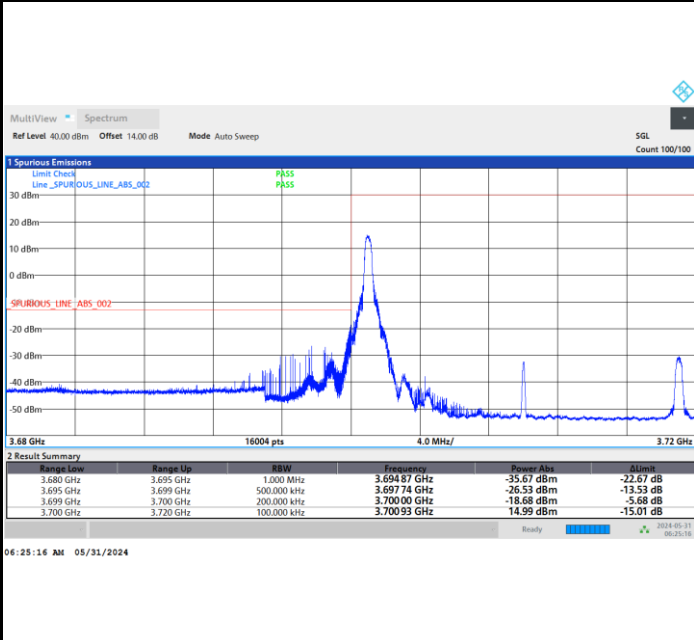

FR1 n77 / 20MHz / CP OFDM / 64QAM

Lowest Band Edge / 1RB0

Highest Band Edge / 1RBmax

Lowest Band Edge / Full RB

Highest Band Edge / Full RB

FR1 n77 / 20MHz / CP OFDM / 256QAM

Lowest Band Edge / 1RB0

Highest Band Edge / 1RBmax

Lowest Band Edge / Full RB

Highest Band Edge / Full RB

FR1 n77 / 30MHz / CP OFDM / QPSK

Lowest Band Edge / Full RB

Highest Band Edge / Full RB

FR1 n77 / 30MHz / CP OFDM / 16QAM

Lowest Band Edge / Full RB

Highest Band Edge / Full RB