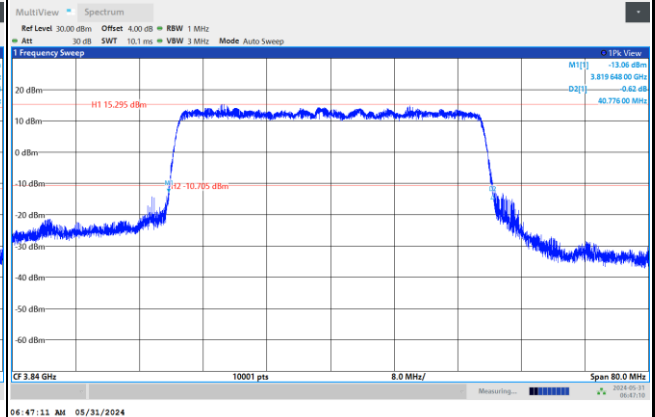

FR1 n77 / 40MHz / CP OFDM / Middle Channel / Full RB

QPSK

16QAM

64QAM

256QAM

FR1 n77 / 50MHz / CP OFDM / Middle Channel / Full RB

QPSK

16QAM

64QAM

256QAM

FR1 n77 / 60MHz / CP OFDM / Middle Channel / Full RB

QPSK

16QAM

64QAM

256QAM

FR1 n77 / 70MHz / CP OFDM / Middle Channel / Full RB