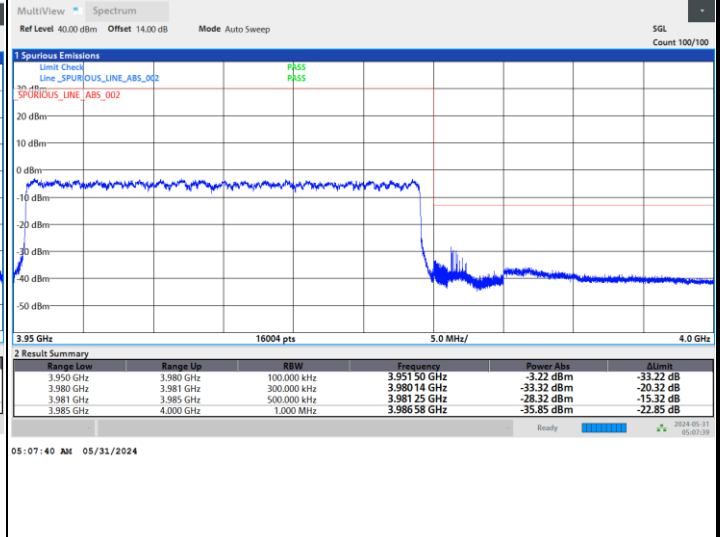

Lowest Band Edge / Full RB

Highest Band Edge / Full RB

FR1 n77 / 30MHz / CP OFDM / QPSK

Lowest Band Edge / Full RB

Highest Band Edge / Full RB

FR1 n77 / 30MHz / CP OFDM / 16QAM

Lowest Band Edge / Full RB

Highest Band Edge / Full RB

FR1 n77 / 30MHz / CP OFDM / 64QAM

Lowest Band Edge / Full RB

Highest Band Edge / Full RB

FR1 n77 / 30MHz / CP OFDM / 256QAM

Lowest Band Edge / Full RB

Highest Band Edge / Full RB

FR1 n77 / 40MHz / CP OFDM / QPSK

Lowest Band Edge / Full RB

Highest Band Edge / Full RB

FR1 n77 / 40MHz / CP OFDM / 16QAM

Lowest Band Edge / Full RB

Highest Band Edge / Full RB