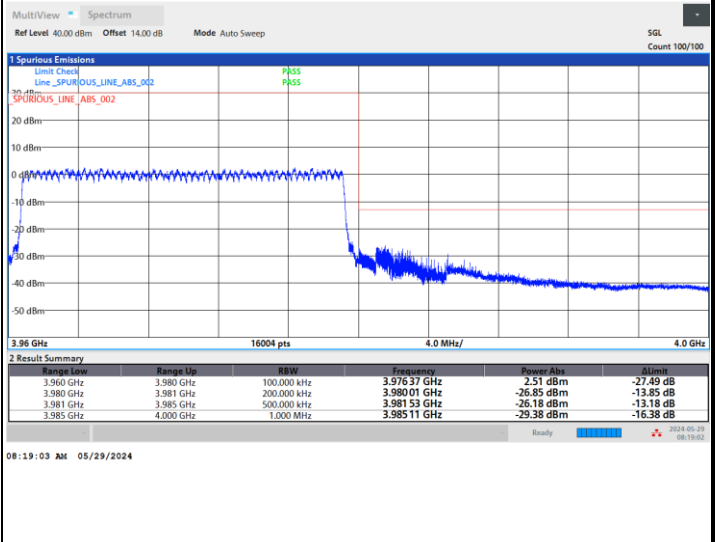

Highest Band Edge / 1RBmax

Lowest Band Edge / Full RB

Highest Band Edge / Full RB

FR1 n77 / 20MHz / CP OFDM / 16QAM

Lowest Band Edge / 1RB0

Highest Band Edge / 1RBmax

Lowest Band Edge / Full RB

Highest Band Edge / Full RB

FR1 n77 / 20MHz / CP OFDM / 64QAM

Lowest Band Edge / 1RB0

Highest Band Edge / 1RBmax

Lowest Band Edge / Full RB

Highest Band Edge / Full RB

FR1 n77 / 20MHz / CP OFDM / 256QAM

Lowest Band Edge / 1RB0

Highest Band Edge / 1RBmax

Lowest Band Edge / Full RB

Highest Band Edge / Full RB

FR1 n77 / 30MHz / CP OFDM / QPSK

Lowest Band Edge / Full RB

Highest Band Edge / Full RB

FR1 n77 / 30MHz / CP OFDM / 16QAM

Lowest Band Edge / Full RB

Highest Band Edge / Full RB