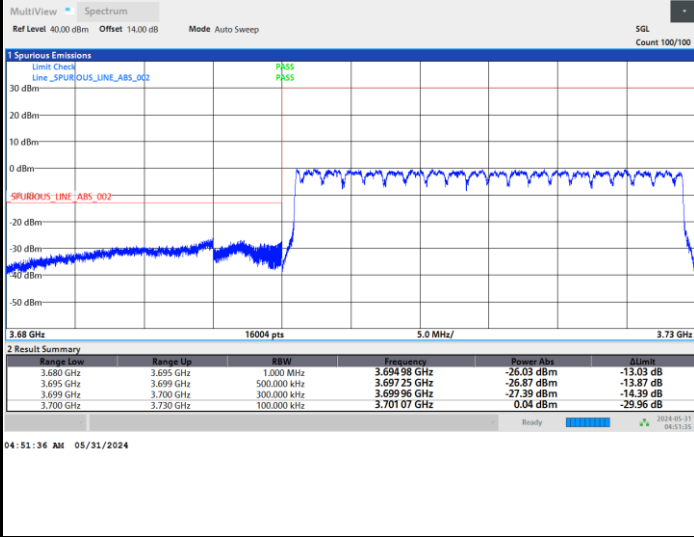

Lowest Band Edge / Full RB

Highest Band Edge / Full RB

FR1 n77 / 30MHz / CP OFDM / QPSK

Lowest Band Edge / Full RB

Highest Band Edge / Full RB

FR1 n77 / 30MHz / CP OFDM / 16QAM

Lowest Band Edge / Full RB

Highest Band Edge / Full RB

FR1 n77 / 30MHz / CP OFDM / 64QAM

Lowest Band Edge / Full RB

Highest Band Edge / Full RB

FR1 n77 / 30MHz / CP OFDM / 256QAM

Lowest Band Edge / Full RB

Highest Band Edge / Full RB

FR1 n77 / 40MHz / CP OFDM / QPSK