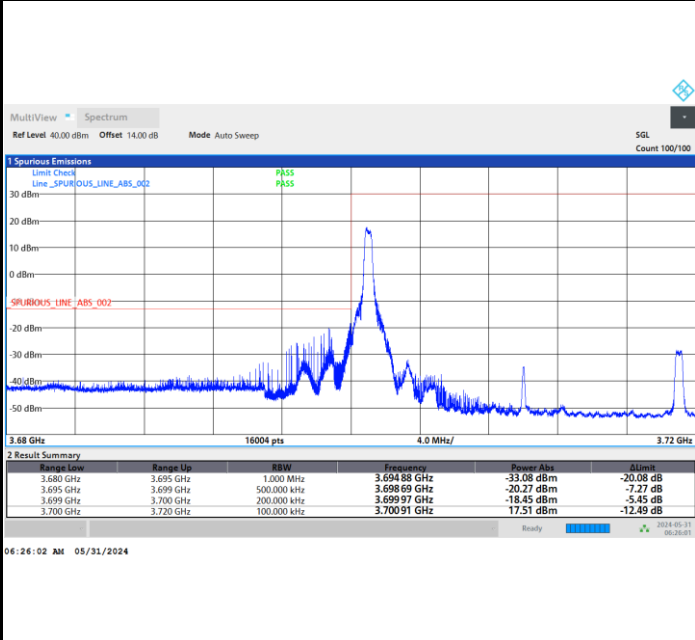

FR1 n77 / 100MHz / CP OFDM / Middle Channel / Full RB

QPSK

16QAM

64QAM

256QAM

Conducted Band Edge

FR1 n77 / 20MHz / CP OFDM / QPSK

Lowest Band Edge / 1RB0

Highest Band Edge / 1RBmax

Lowest Band Edge / Full RB

Highest Band Edge / Full RB

FR1 n77 / 20MHz / CP OFDM / 16QAM

Lowest Band Edge / 1RB0

Highest Band Edge / 1RBmax

Lowest Band Edge / Full RB

Highest Band Edge / Full RB