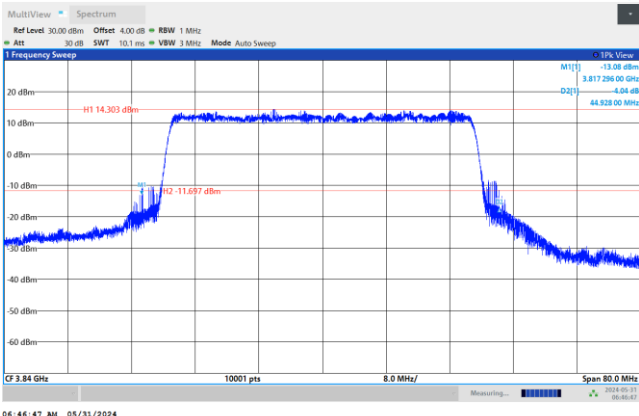

FR1 n77 / 40MHz / CP OFDM / Middle Channel / Full RB

QPSK

16QAM

64QAM

256QAM

FR1 n77 / 50MHz / CP OFDM / Middle Channel / Full RB

QPSK

16QAM