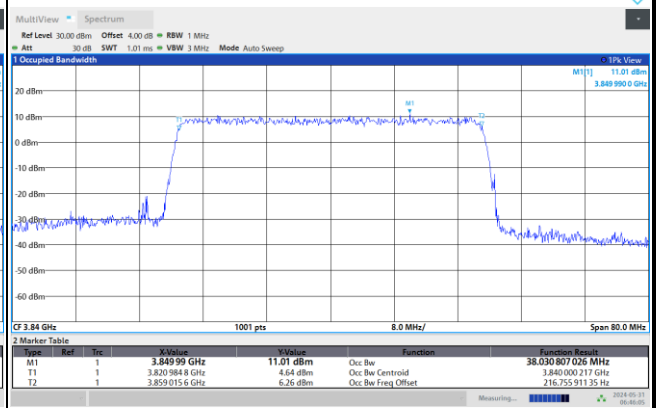

64QAM

256QAM