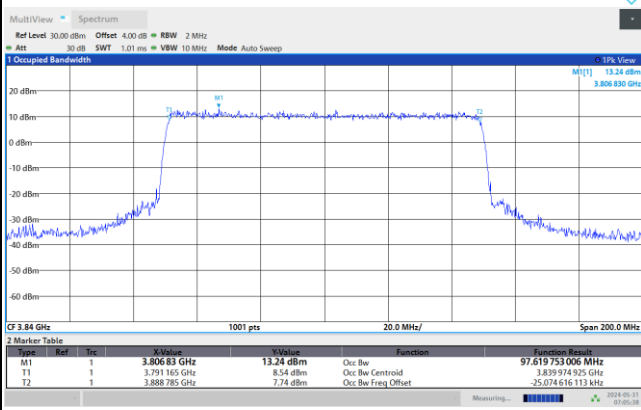

FR1 n77 / 100MHz / CP OFDM / Middle Channel / Full RB

QPSK

16QAM

64QAM

256QAM

Conducted Band Edge

FR1 n77 / 20MHz / CP OFDM / QPSK

Lowest Band Edge / 1RB0