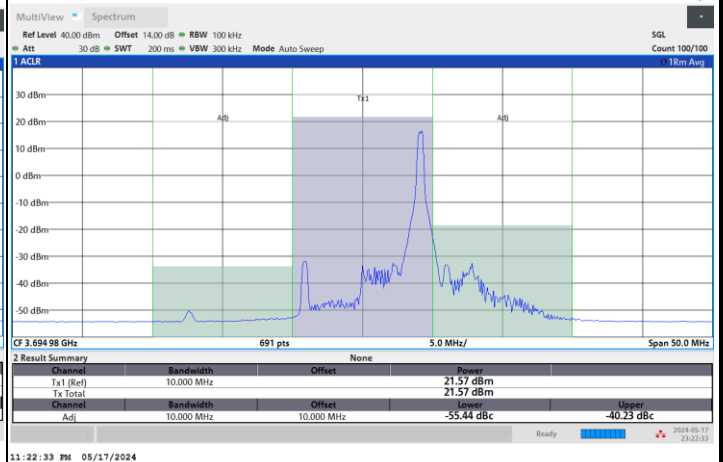

1RBmax

Full RB

FR1 n48 / 10MHz / CP OFDM / 16QAM

Highest Channel

1RB0

1RBmax

Full RB

FR1 n48 / 10MHz / CP OFDM / 64QAM