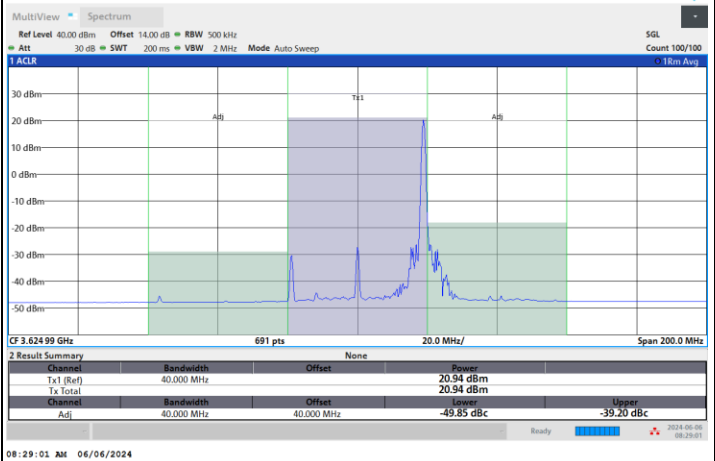

Lowest Channel

1RB0

1RBmax

Full RB

FR1 n48 / 40MHz / CP OFDM / QPSK

Middle Channel

1RB0

1RBmax