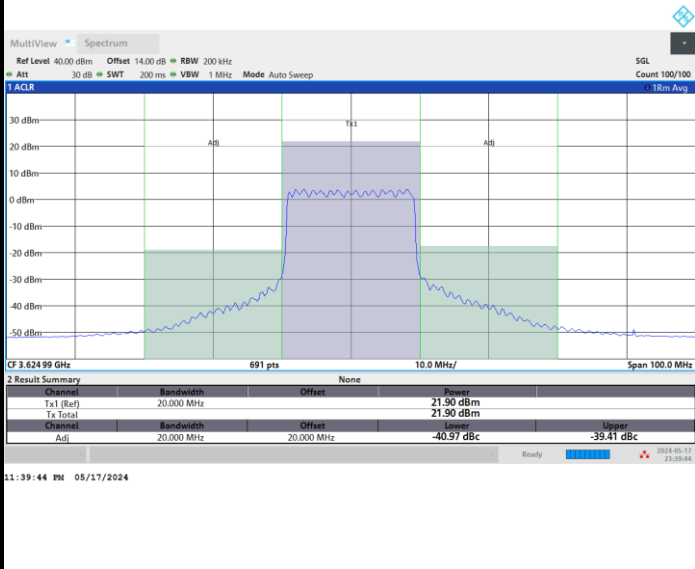

Full RB

FR1 n48 / 20MHz / CP OFDM / 16QAM

Middle Channel

Full RB

FR1 n48 / 20MHz / CP OFDM / 16QAM

Highest Channel

Full RB

FR1 n48 / 20MHz / CP OFDM / 64QAM