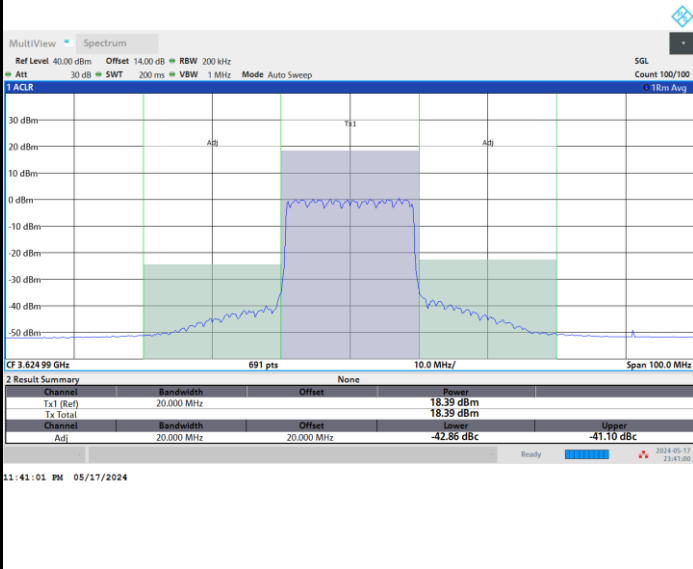

Lowest Channel

Full RB

FR1 n48 / 20MHz / CP OFDM / 64QAM

Middle Channel

Full RB

FR1 n48 / 20MHz / CP OFDM / 256QAM

Middle Channel

Full RB