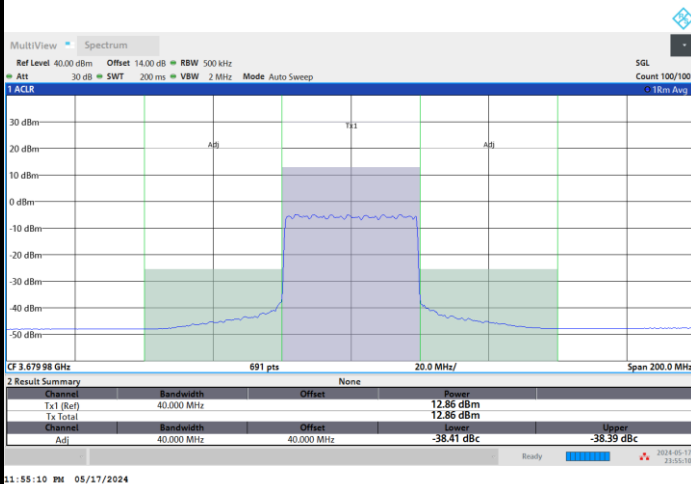

Full RB

FR1 n48 / 40MHz / CP OFDM / QPSK

Highest Channel

1RB0

1RBmax

Full RB

FR1 n48 / 40MHz / CP OFDM / 16QAM

Lowest Channel