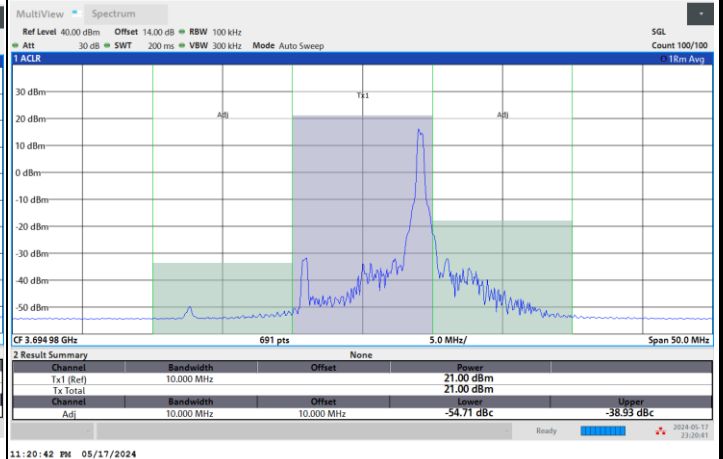

# Adjacent Channel Leakage Ratio (ACLR)

FR1 n48 / 10MHz / CP OFDM / QPSK

Lowest Channel

1RB0

1RBmax

Full RB

FR1 n48 / 10MHz / CP OFDM / QPSK

Middle Channel

1RB0

1RBmax

Full RB

FR1 n48 / 10MHz / CP OFDM / QPSK

Highest Channel

1RB0

1RBmax

Full RB