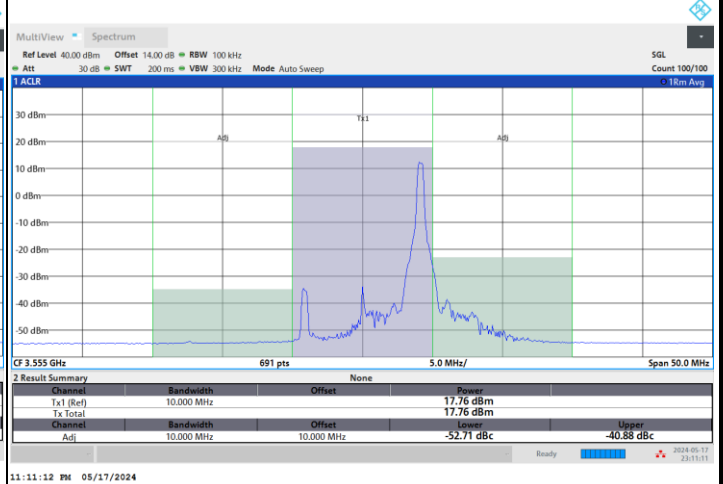

FR1 n48 / 10MHz / CP OFDM / 256QAM

Lowest Channel

1RB0

1RBmax