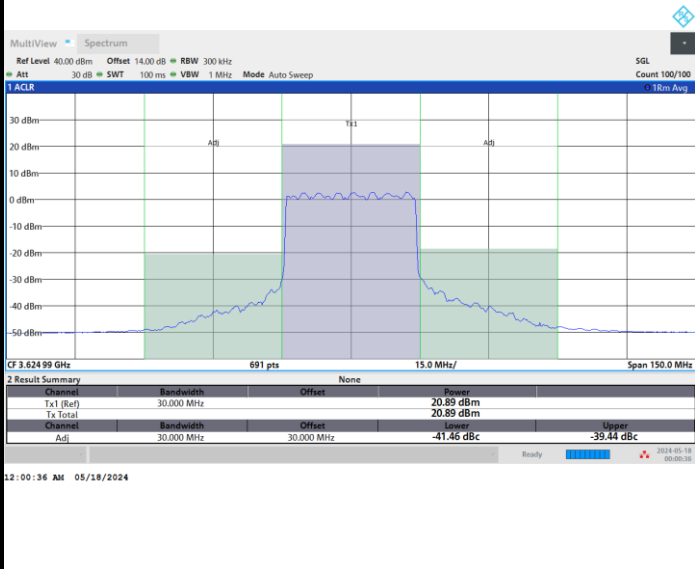

FR1 n48 / 30MHz / CP OFDM / 16QAM

Middle Channel

Full RB