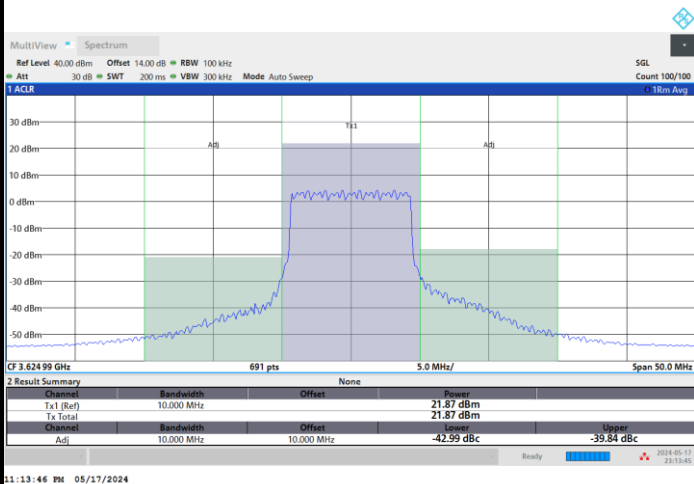

FR1 n48 / 10MHz / CP OFDM / QPSK

Middle Channel

1RB0

1RBmax

Full RB