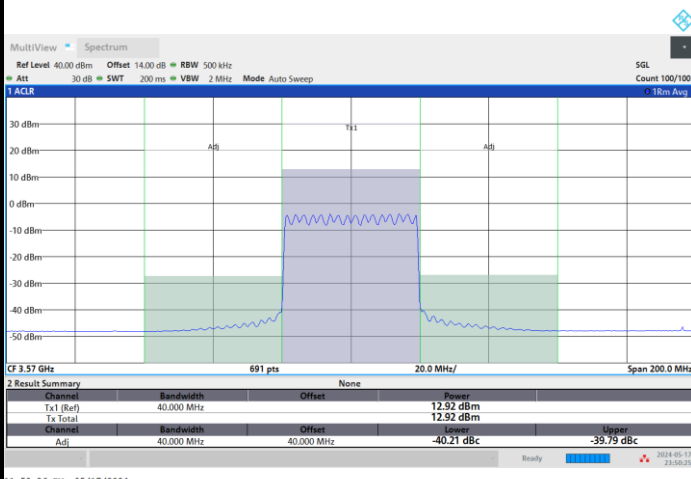

FR1 n48 / 40MHz / CP OFDM / 16QAM

Lowest Channel

1RB0

1RBmax

Full RB