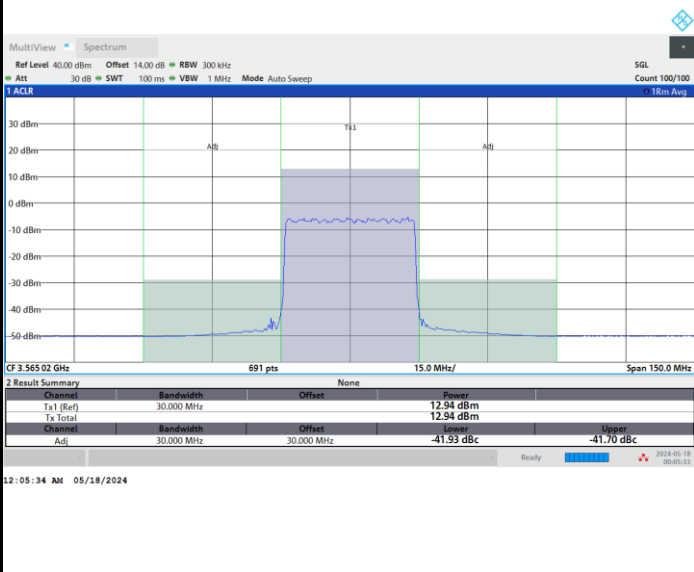

FR1 n48 / 30MHz / CP OFDM / 256QAM

Lowest Channel

Full RB