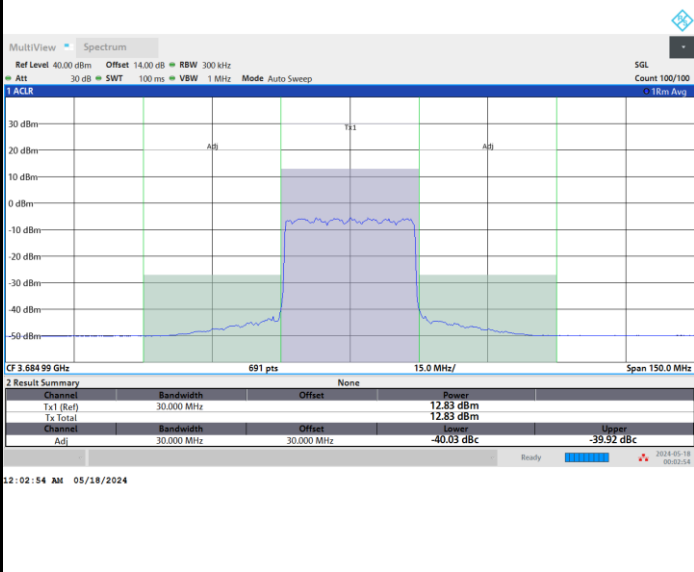

Full RB

FR1 n48 / 30MHz / CP OFDM / 256QAM

Middle Channel

Full RB

FR1 n48 / 30MHz / CP OFDM / 256QAM

Highest Channel

Full RB

FR1 n48 / 40MHz / CP OFDM / QPSK