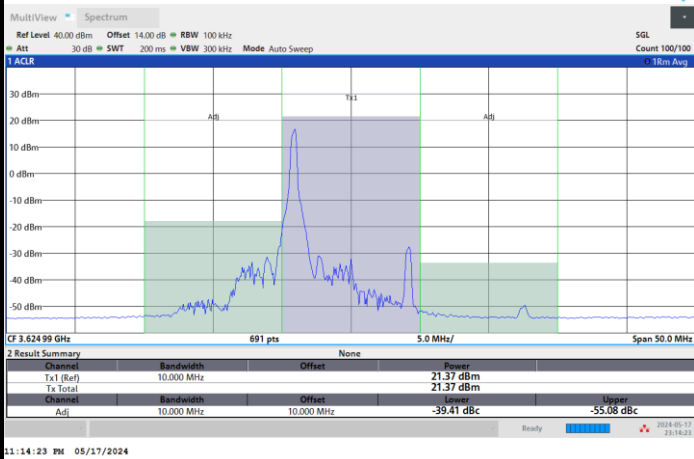

1RBmax

Full RB

FR1 n48 / 10MHz / CP OFDM / 16QAM

Highest Channel

1RB0

1RBmax

Full RB

FR1 n48 / 10MHz / CP OFDM / 64QAM