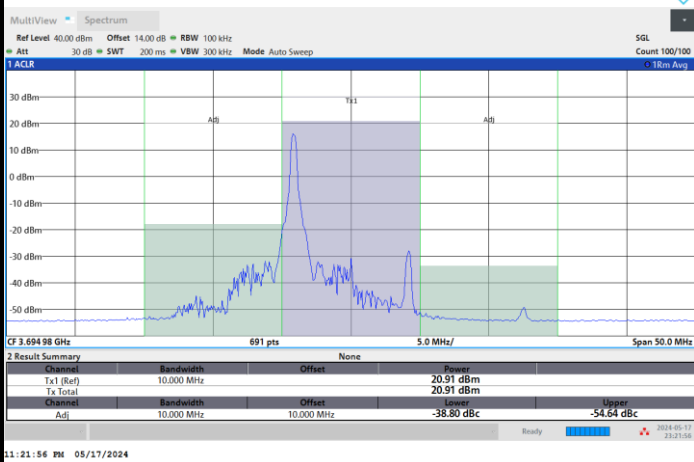

1RBmax

Full RB

FR1 n48 / 10MHz / CP OFDM / 16QAM

Highest Channel

1RB0

1RBmax

Full RB

FR1 n48 / 10MHz / CP OFDM / 64QAM