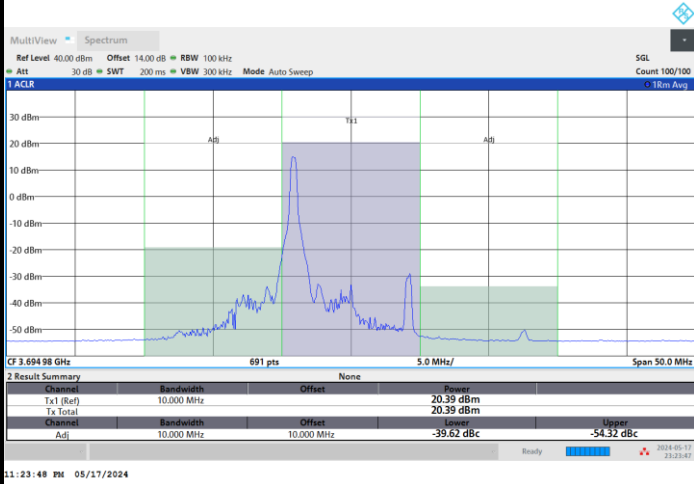

Full RB

FR1 n48 / 10MHz / CP OFDM / 64QAM

Highest Channel

1RB0

1RBmax

Full RB

FR1 n48 / 10MHz / CP OFDM / 256QAM

Lowest Channel