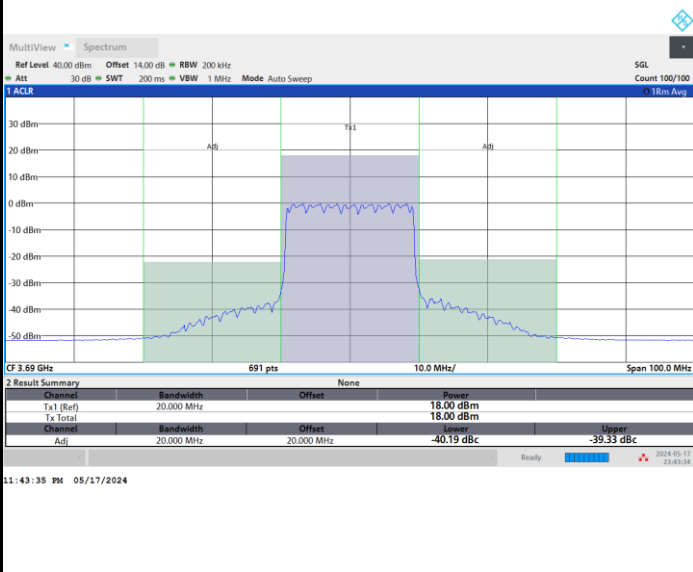

FR1 n48 / 20MHz / CP OFDM / 256QAM

Highest Channel

Full RB