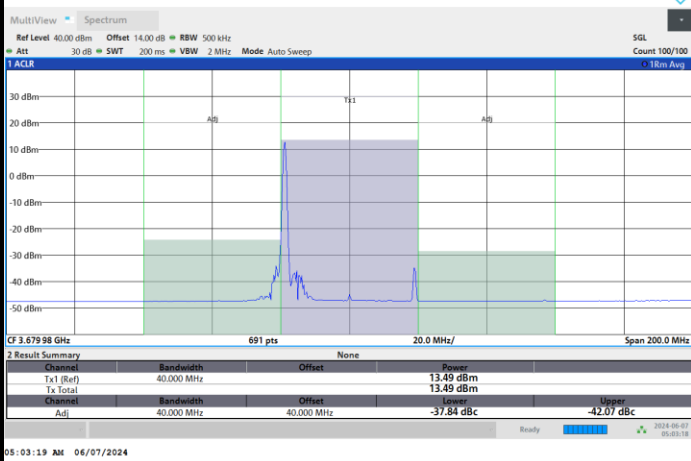

Highest Channel

1RB0

1RBmax

Full RB

FR1 n48 / 40MHz / CP OFDM / 256QAM

Lowest Channel

1RB0

1RBmax