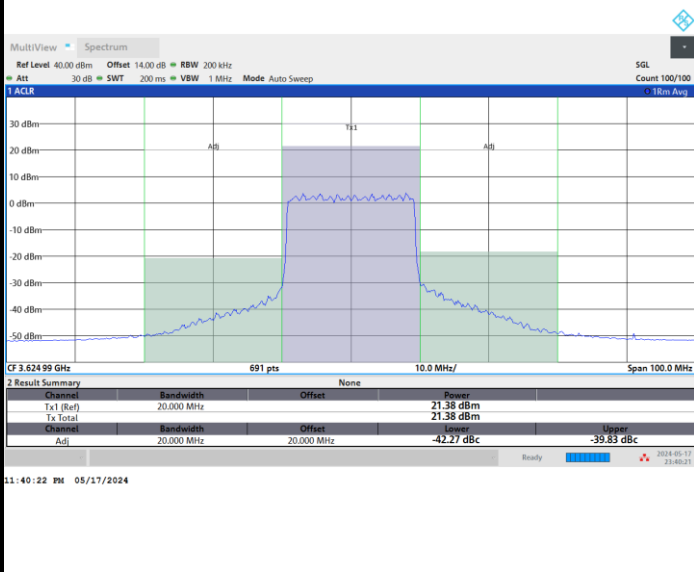

Lowest Channel

Full RB

FR1 n48 / 20MHz / CP OFDM / 64QAM

Middle Channel

Full RB

FR1 n48 / 20MHz / CP OFDM / 256QAM

Middle Channel

Full RB