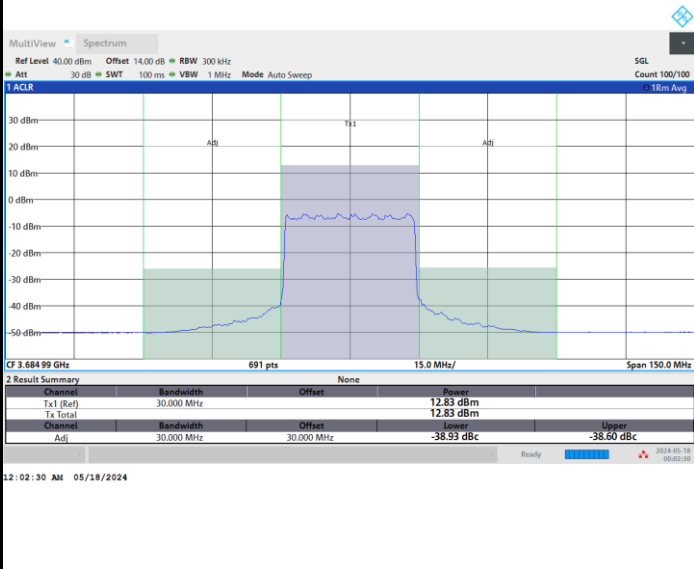

FR1 n48 / 30MHz / CP OFDM / 64QAM

Middle Channel

Full RB

FR1 n48 / 30MHz / CP OFDM / 64QAM

Highest Channel

Full RB

FR1 n48 / 30MHz / CP OFDM / 256QAM

Lowest Channel