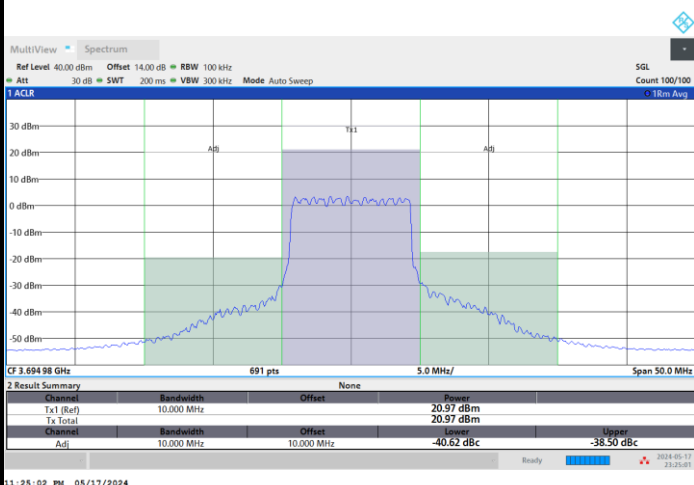

Full RB

FR1 n48 / 10MHz / CP OFDM / 64QAM

Highest Channel

1RB0

1RBmax

Full RB

FR1 n48 / 10MHz / CP OFDM / 256QAM

Lowest Channel