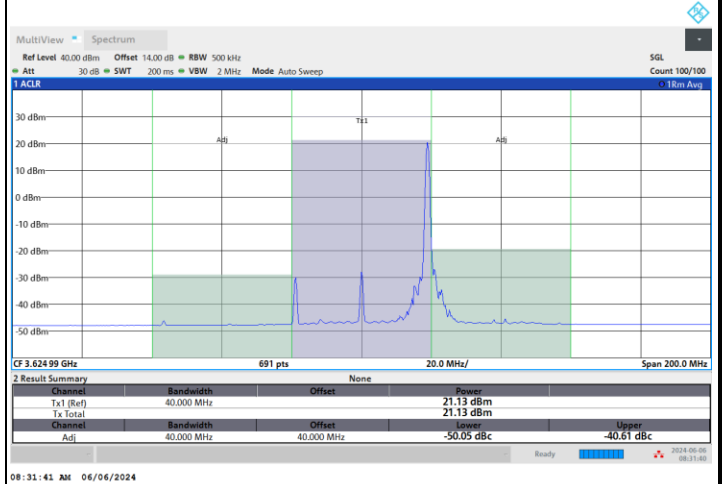

FR1 n48 / 40MHz / CP OFDM / 64QAM

Middle Channel

1RB0

1RBmax