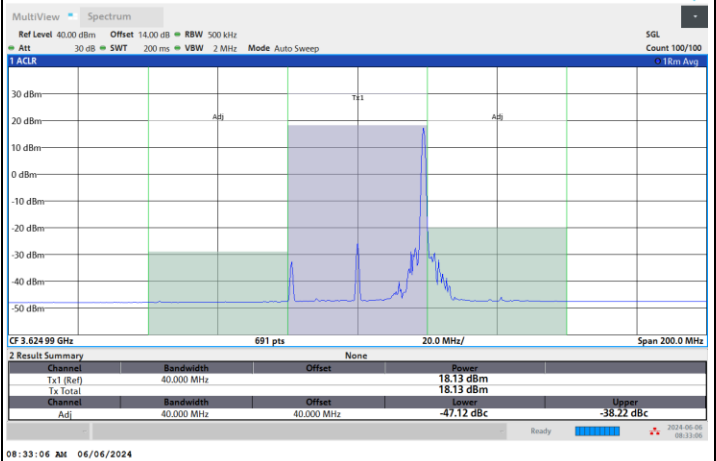

Full RB

FR1 n48 / 40MHz / CP OFDM / 256QAM

Middle Channel

1RB0

1RBmax

Full RB

FR1 n48 / 40MHz / CP OFDM / 256QAM

Highest Channel