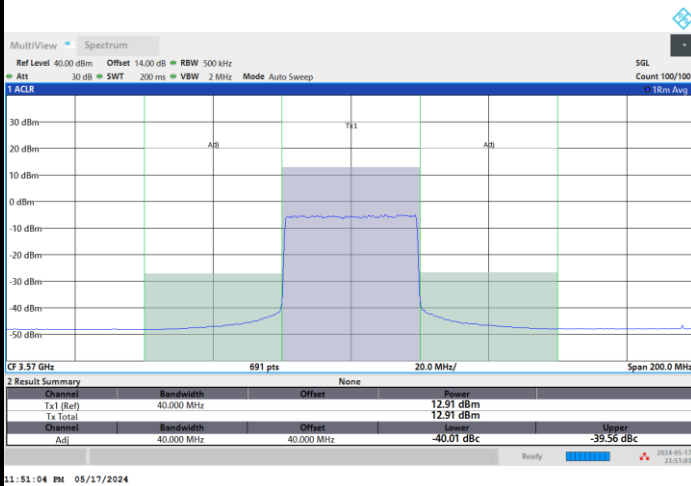

FR1 n48 / 40MHz / CP OFDM / 64QAM

Lowest Channel

1RB0

1RBmax

Full RB