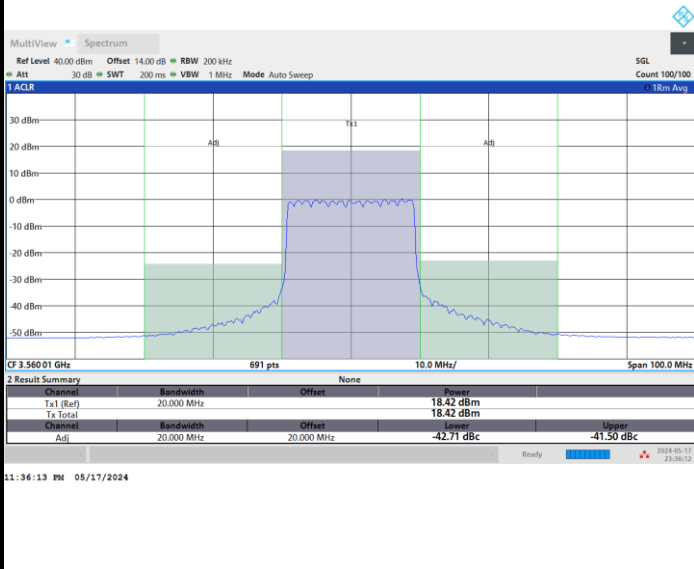

FR1 n48 / 20MHz / CP OFDM / 64QAM

Lowest Channel

Full RB