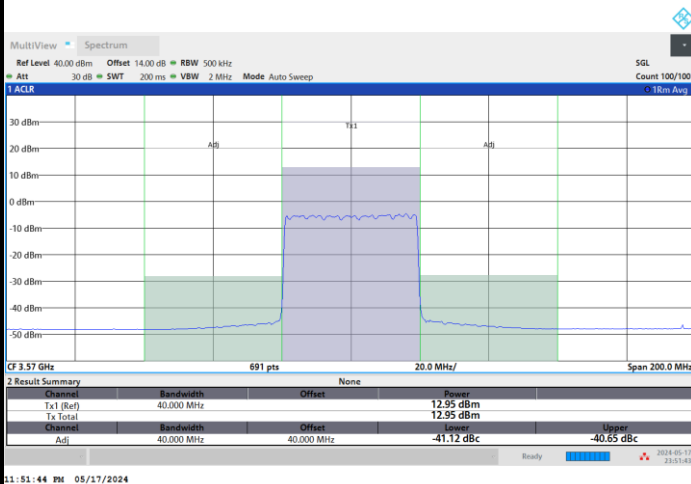

FR1 n48 / 40MHz / CP OFDM / 256QAM

Lowest Channel

1RB0

1RBmax

Full RB