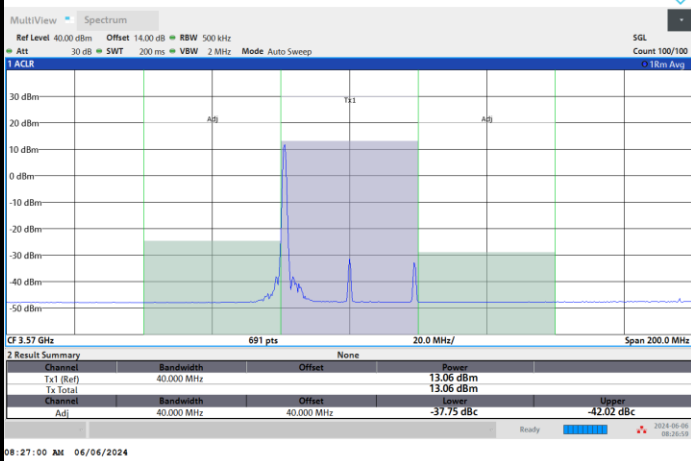

Highest Channel

1RB0

1RBmax

Full RB

FR1 n48 / 40MHz / CP OFDM / 256QAM

Lowest Channel

1RB0

1RBmax