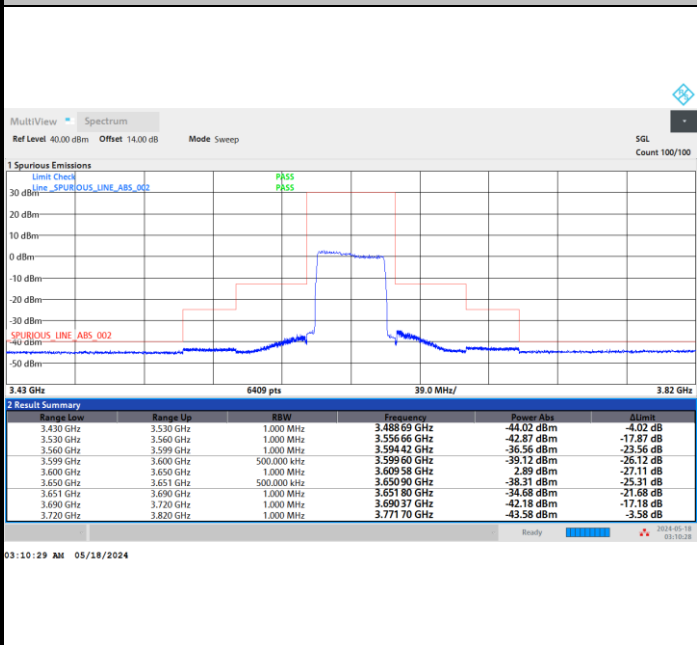

FR1 n48 / 40MHz / CP OFDM / 256QAM

Middle Channel

1RB0

1RBmax

Full RB