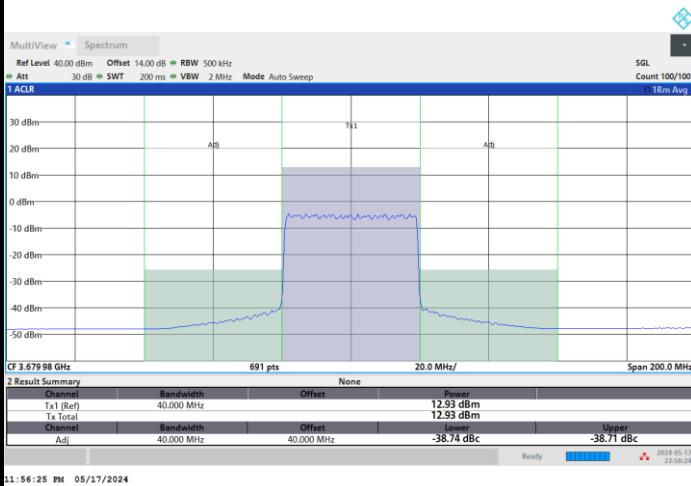

Highest Channel

1RB0

1RBmax

Full RB

FR1 n48 / 40MHz / CP OFDM / 256QAM

Lowest Channel

1RB0

1RBmax