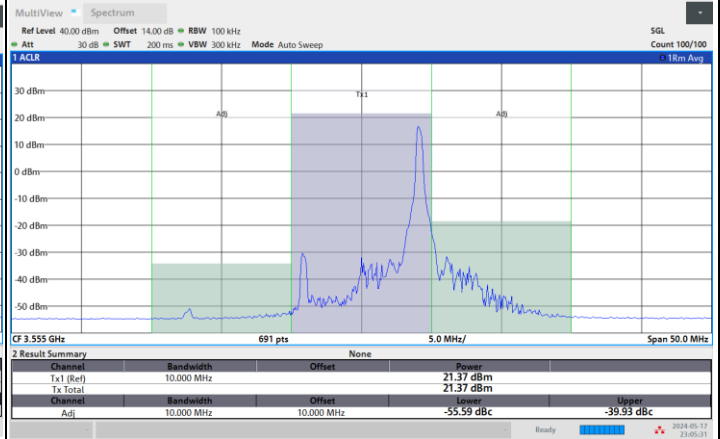

# Adjacent Channel Leakage Ratio (ACLR)

FR1 n48 / 10MHz / CP OFDM / QPSK

Lowest Channel

1RB0

1RBmax

Full RB

FR1 n48 / 10MHz / CP OFDM / QPSK

Middle Channel