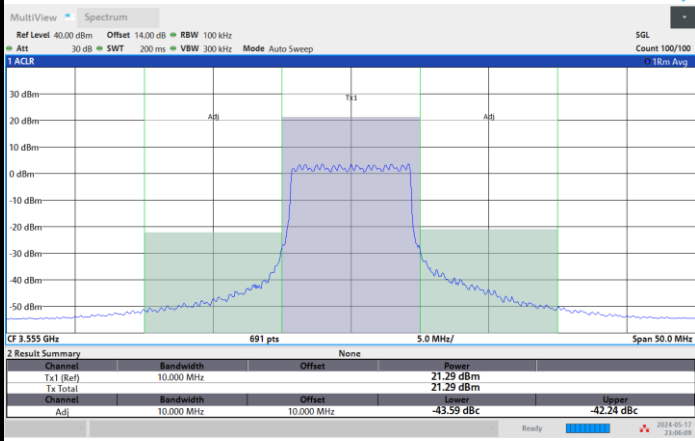

# Adjacent Channel Leakage Ratio (ACLR)

FR1 n48 / 10MHz / CP OFDM / QPSK

Lowest Channel

1RB0

1RBmax

Full RB

FR1 n48 / 10MHz / CP OFDM / QPSK

Middle Channel