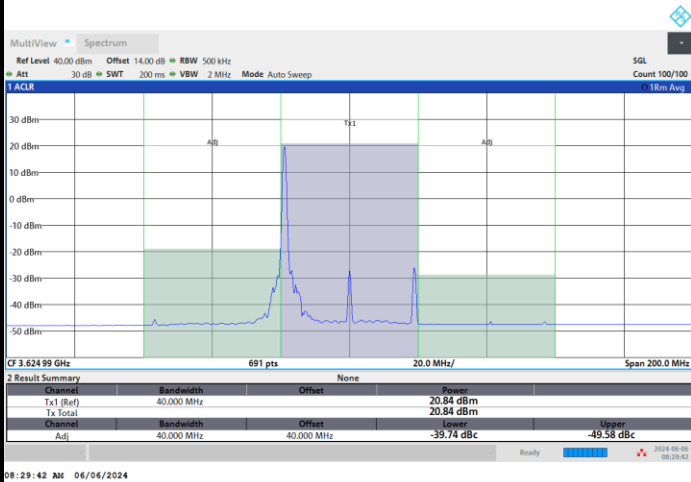

FR1 n48 / 40MHz / CP OFDM / 16QAM

Middle Channel

1RB0

1RBmax