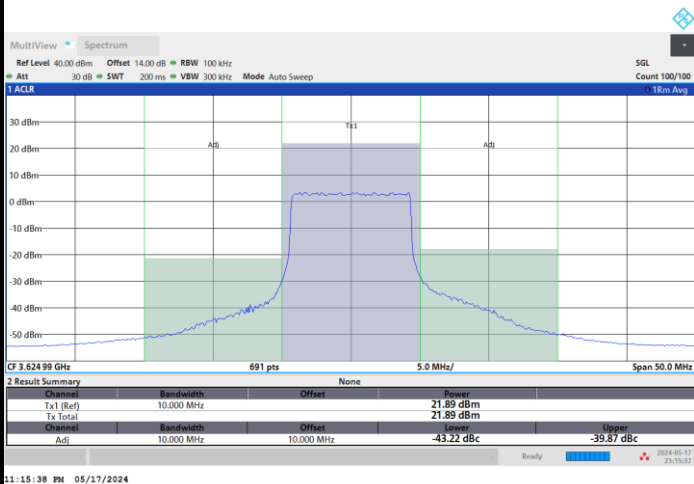

1RBmax

Full RB

FR1 n48 / 10MHz / CP OFDM / 16QAM

Highest Channel

1RB0

1RBmax

Full RB

FR1 n48 / 10MHz / CP OFDM / 64QAM