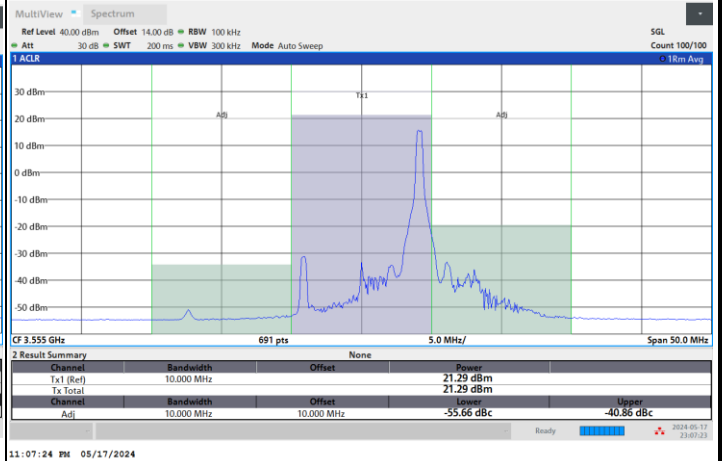

FR1 n48 / 10MHz / CP OFDM / 16QAM

Lowest Channel

1RB0

1RBmax