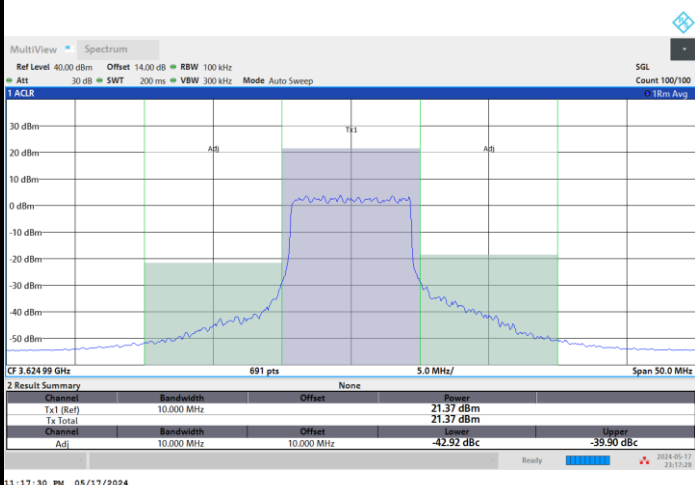

FR1 n48 / 10MHz / CP OFDM / 64QAM

Middle Channel

1RB0

1RBmax

Full RB