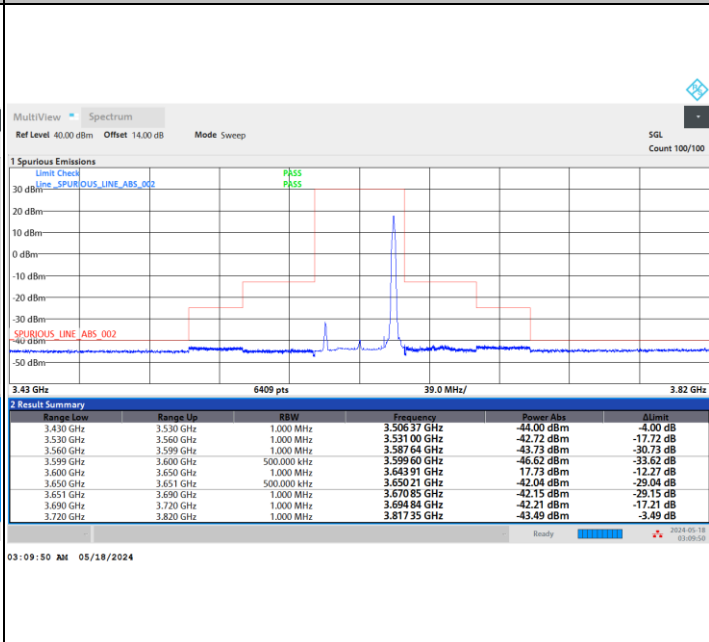

FR1 n48 / 40MHz / CP OFDM / 256QAM

Middle Channel

1RB0

1RBmax

Full RB

FR1 n48 / 40MHz / CP OFDM / 256QAM

Highest Channel

1RB0