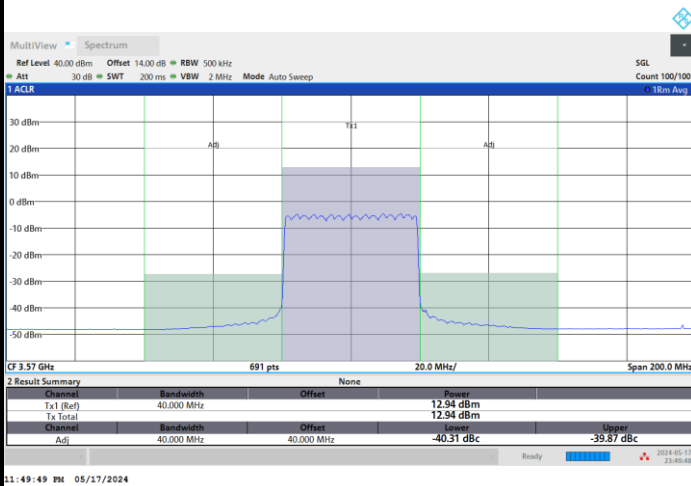

FR1 n48 / 40MHz / CP OFDM / QPSK

Lowest Channel

1RB0

1RBmax

Full RB