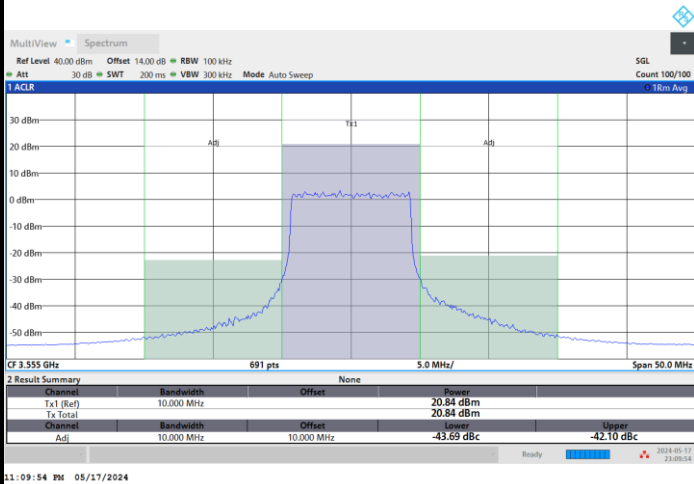

FR1 n48 / 10MHz / CP OFDM / 64QAM

Lowest Channel

1RB0

1RBmax

Full RB