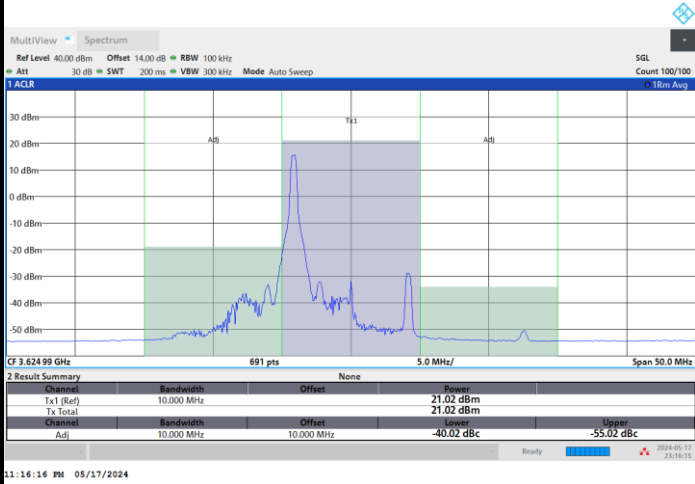

Lowest Channel

1RB0

1RBmax

Full RB

FR1 n48 / 10MHz / CP OFDM / 64QAM

Middle Channel

1RB0

1RBmax