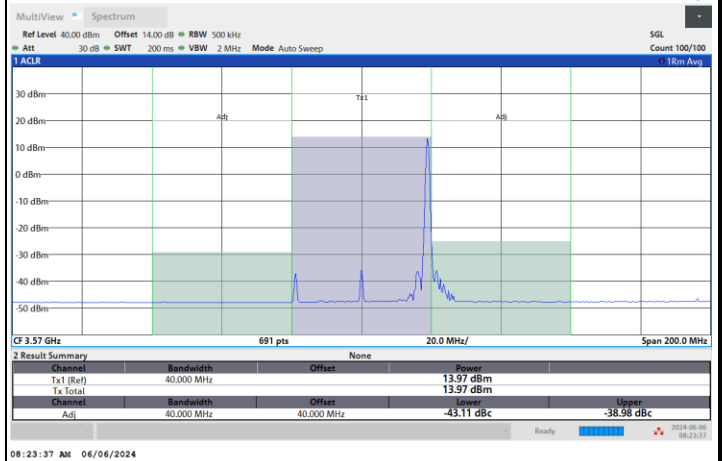

FR1 n48 / 40MHz / CP OFDM / QPSK

Lowest Channel

1RB0

1RBmax