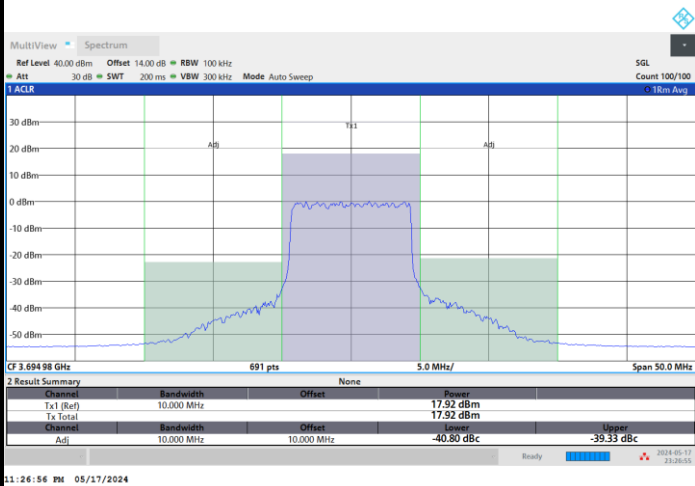

FR1 n48 / 10MHz / CP OFDM / 256QAM

Highest Channel

1RB0

1RBmax

Full RB

FR1 n48 / 20MHz / CP OFDM / QPSK

Lowest Channel

Full RB