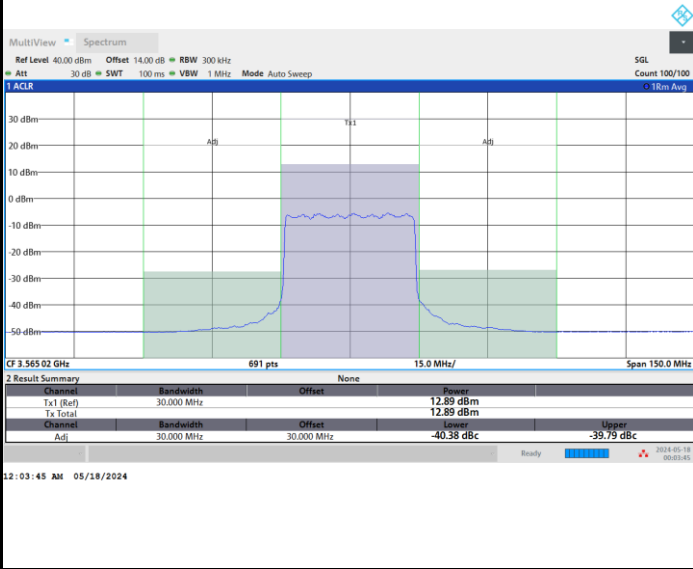

FR1 n48 / 20MHz / CP OFDM / 256QAM

Highest Channel

Full RB

FR1 n48 / 30MHz / CP OFDM / QPSK

Lowest Channel

Full RB

FR1 n48 / 30MHz / CP OFDM / QPSK

Middle Channel