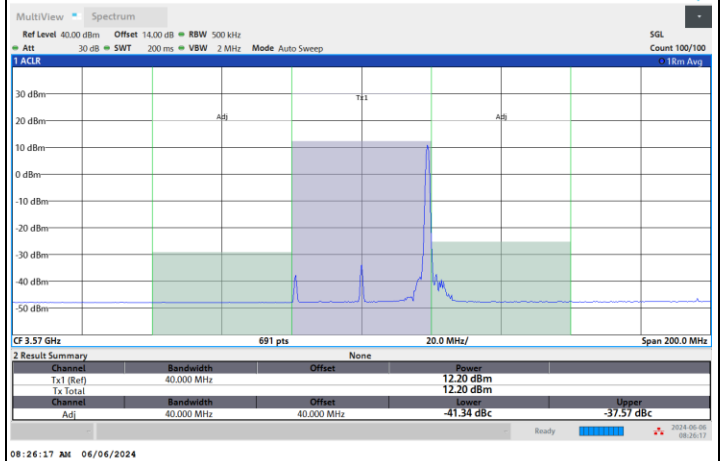

FR1 n48 / 40MHz / CP OFDM / 64QAM

Lowest Channel

1RB0

1RBmax