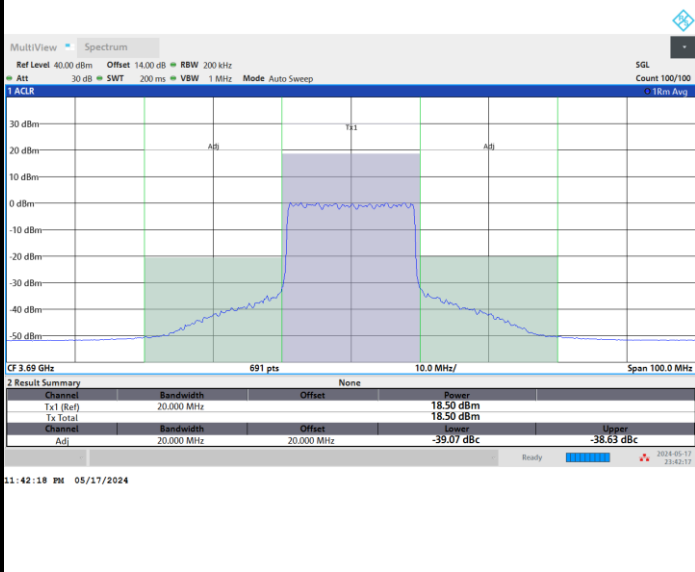

Full RB

FR1 n48 / 20MHz / CP OFDM / 16QAM

Middle Channel

Full RB

FR1 n48 / 20MHz / CP OFDM / 16QAM

Highest Channel

Full RB

FR1 n48 / 20MHz / CP OFDM / 64QAM