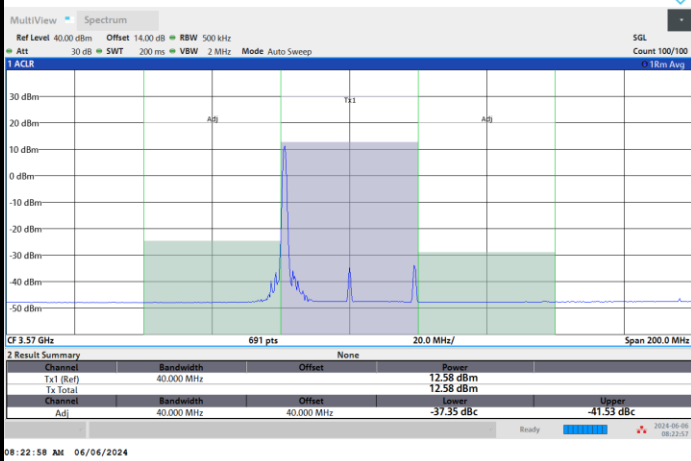

FR1 n48 / 40MHz / CP OFDM / QPSK

Lowest Channel

1RB0

1RBmax