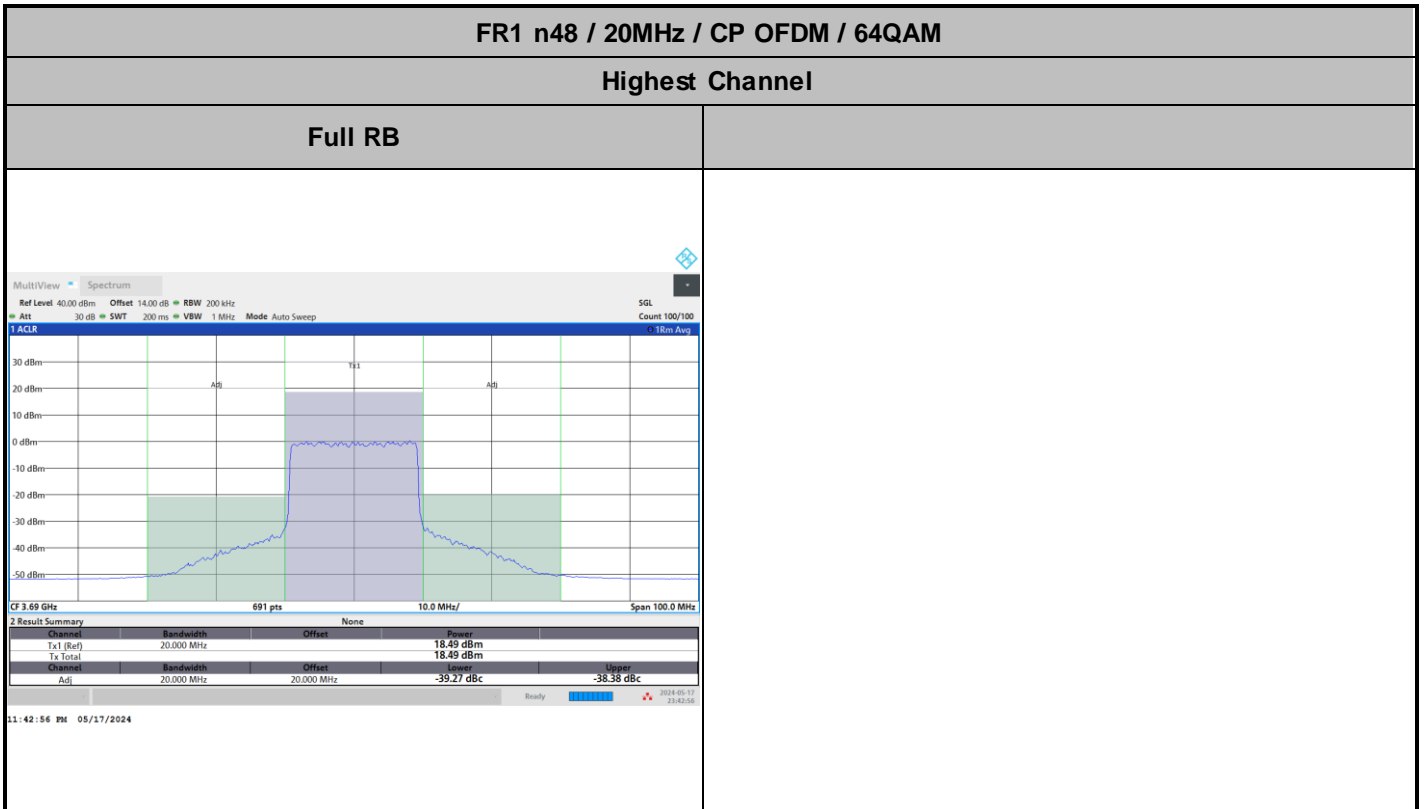

Lowest Channel

Full RB

FR1 n48 / 20MHz / CP OFDM / 64QAM

Middle Channel

Full RB

FR1 n48 / 20MHz / CP OFDM / 256QAM

Middle Channel

Full RB