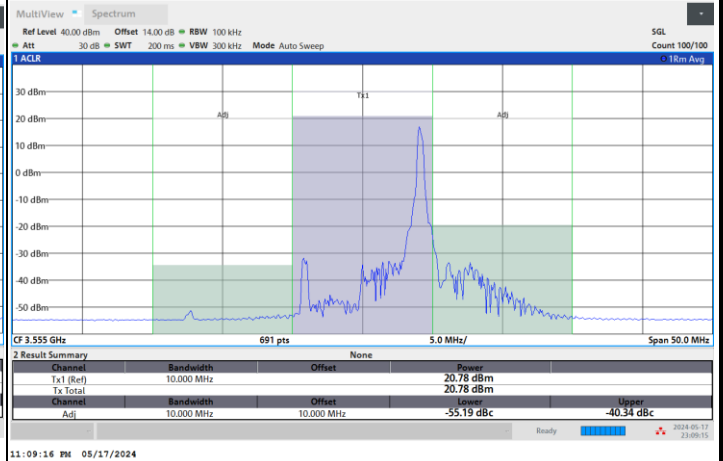

FR1 n48 / 10MHz / CP OFDM / 64QAM

Lowest Channel

1RB0

1RBmax