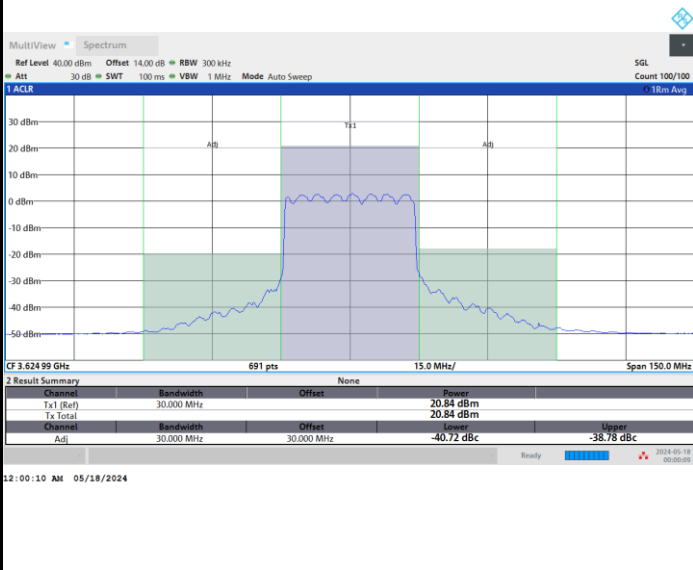

FR1 n48 / 30MHz / CP OFDM / 64QAM

Middle Channel

Full RB