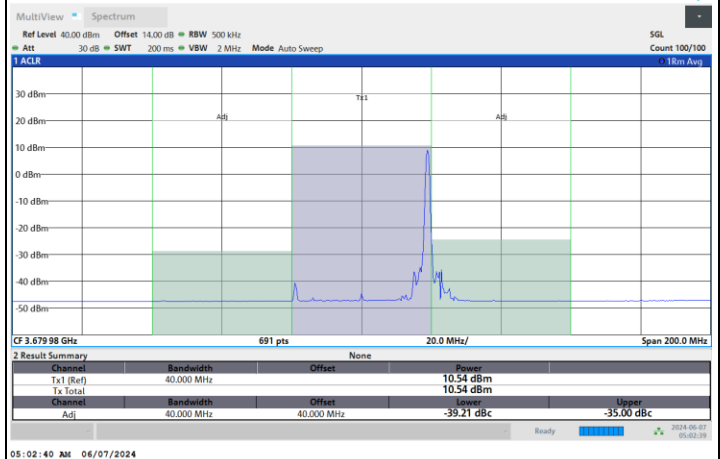

FR1 n48 / 40MHz / CP OFDM / 16QAM

Highest Channel

1RB0

1RBmax