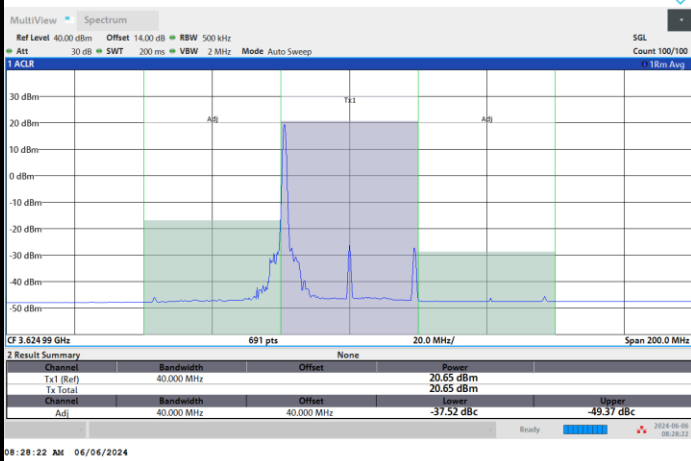

Lowest Channel

1RB0

1RBmax

Full RB

FR1 n48 / 40MHz / CP OFDM / QPSK

Middle Channel

1RB0

1RBmax