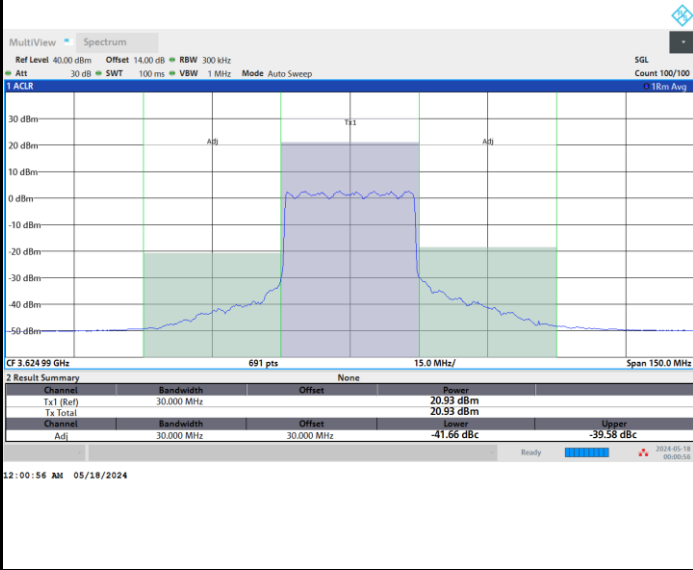

FR1 n48 / 30MHz / CP OFDM / QPSK

Middle Channel

Full RB