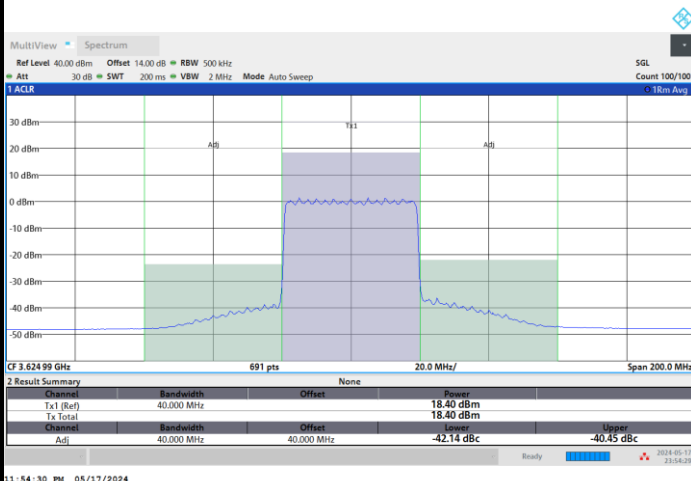

Full RB

FR1 n48 / 40MHz / CP OFDM / 256QAM

Middle Channel

1RB0

1RBmax

Full RB

FR1 n48 / 40MHz / CP OFDM / 256QAM

Highest Channel