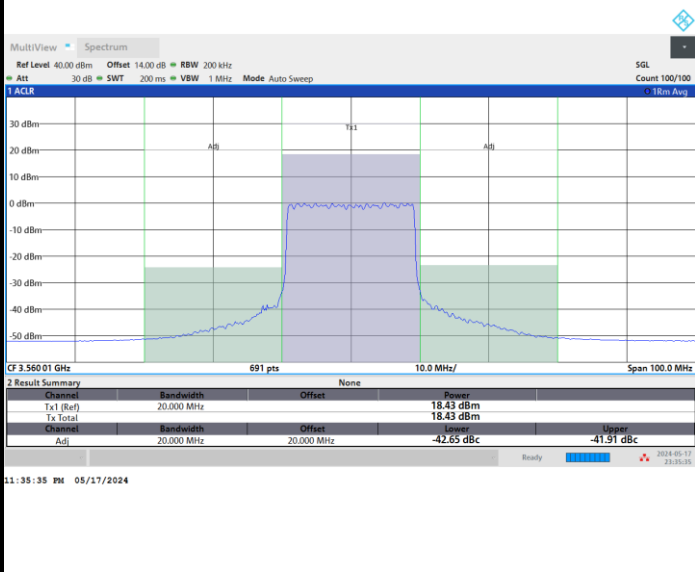

FR1 n48 / 20MHz / CP OFDM / 16QAM

Lowest Channel

Full RB