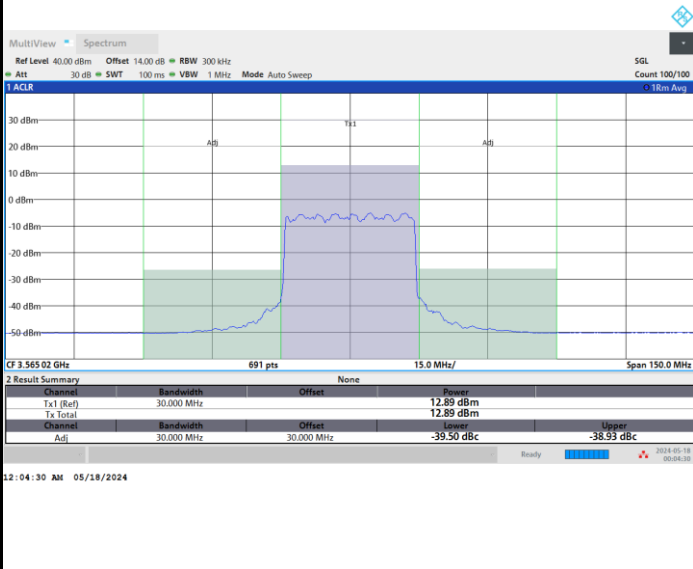

Middle Channel

Full RB

FR1 n48 / 30MHz / CP OFDM / 16QAM

Highest Channel

Full RB

FR1 n48 / 30MHz / CP OFDM / 64QAM

Lowest Channel

Full RB