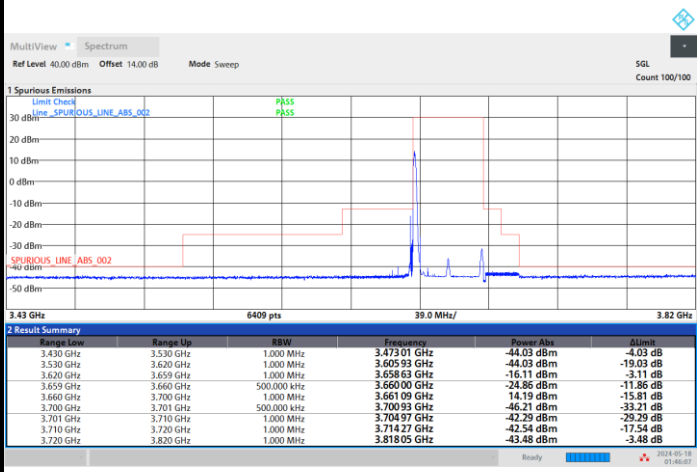

FR1 n48 / 40MHz / CP OFDM / 256QAM

Highest Channel

1RB0

1RBmax