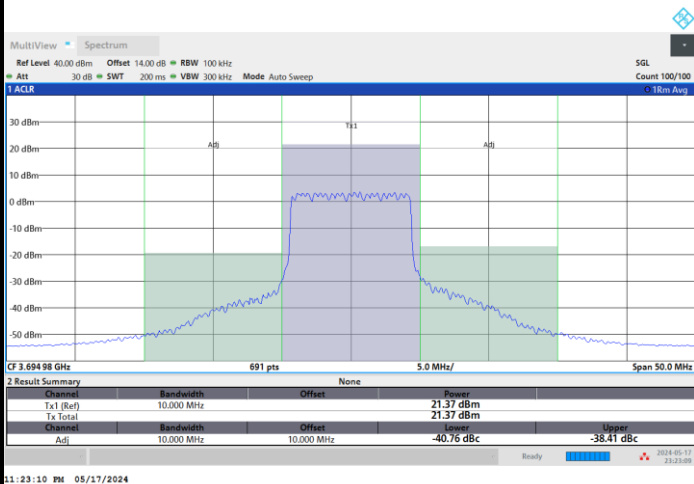

1RBmax

Full RB

FR1 n48 / 10MHz / CP OFDM / 16QAM

Highest Channel

1RB0

1RBmax

Full RB

FR1 n48 / 10MHz / CP OFDM / 64QAM