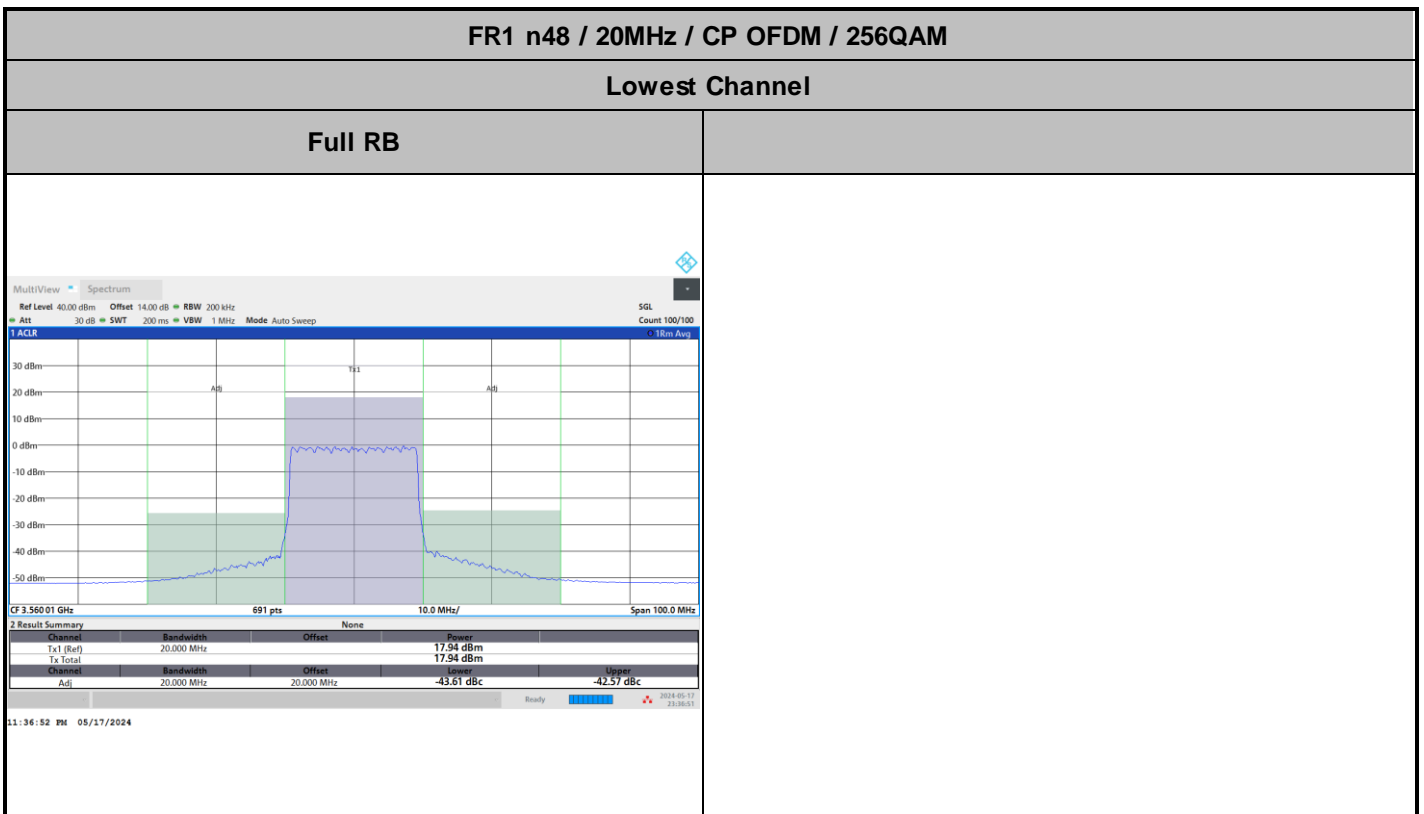

Lowest Channel

Full RB

FR1 n48 / 20MHz / CP OFDM / 64QAM

Middle Channel

Full RB

FR1 n48 / 20MHz / CP OFDM / 256QAM

Middle Channel

Full RB