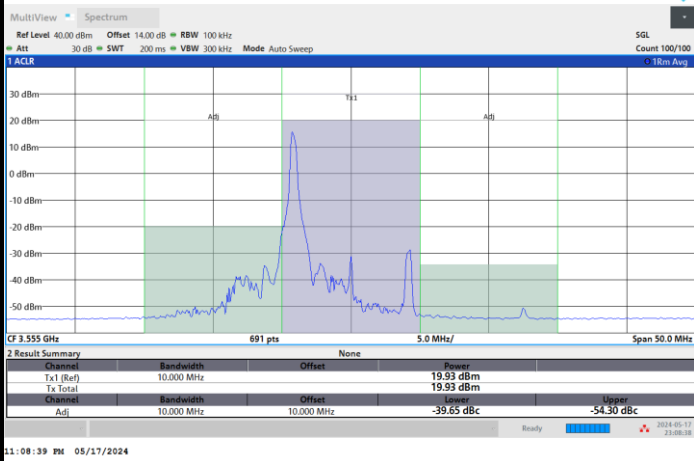

FR1 n48 / 10MHz / CP OFDM / 64QAM

Lowest Channel

1RB0

1RBmax