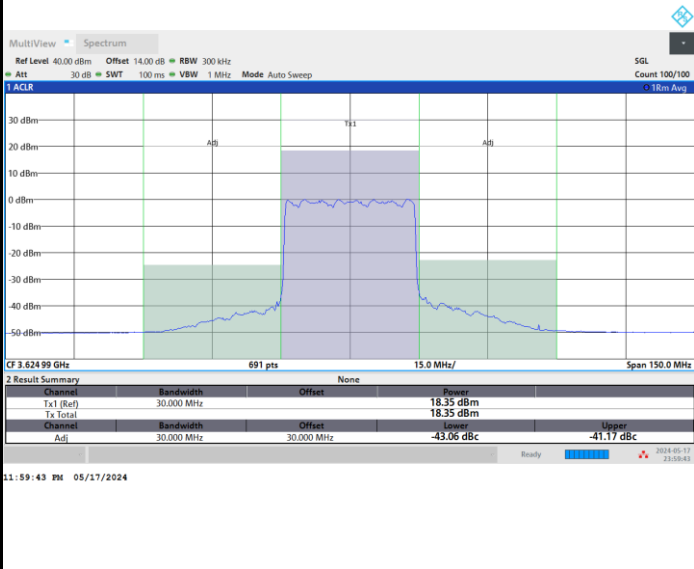

Full RB

FR1 n48 / 30MHz / CP OFDM / 256QAM

Middle Channel

Full RB

FR1 n48 / 30MHz / CP OFDM / 256QAM

Highest Channel

Full RB

FR1 n48 / 40MHz / CP OFDM / QPSK