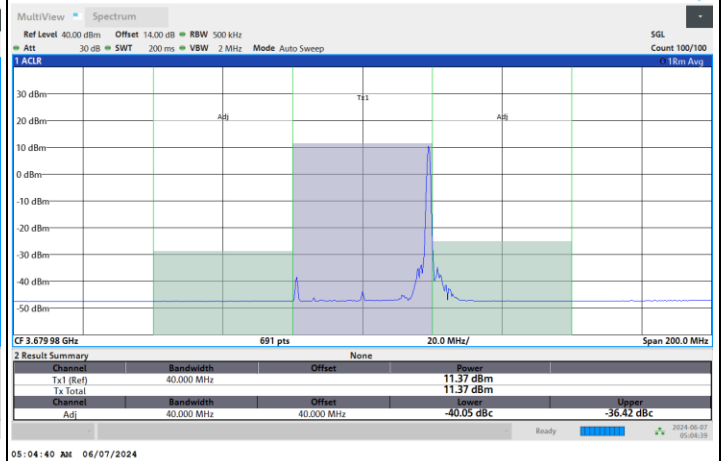

FR1 n48 / 40MHz / CP OFDM / 256QAM

Highest Channel

1RB0

1RBmax