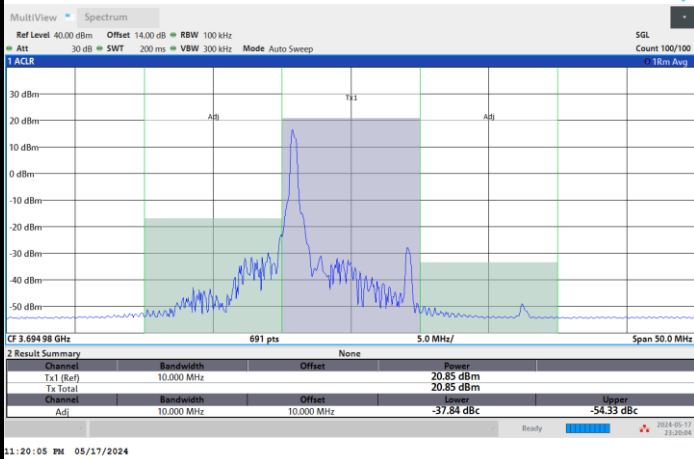

FR1 n48 / 10MHz / CP OFDM / QPSK

Highest Channel

1RB0

1RBmax