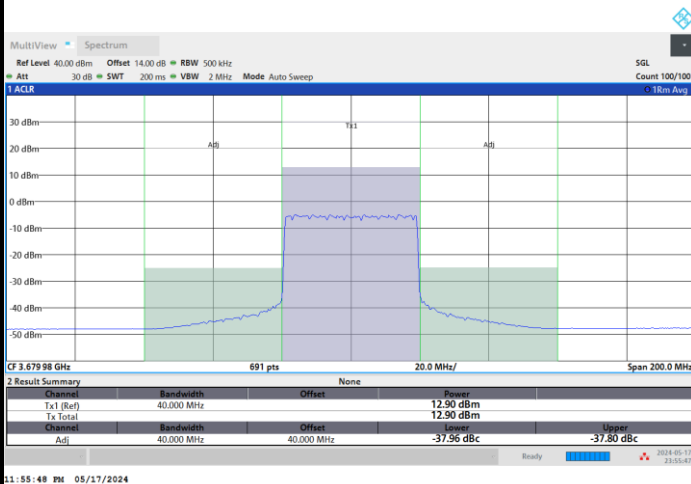

FR1 n48 / 40MHz / CP OFDM / 16QAM

Highest Channel

1RB0

1RBmax

Full RB

FR1 n48 / 40MHz / CP OFDM / 64QAM

Lowest Channel

1RB0