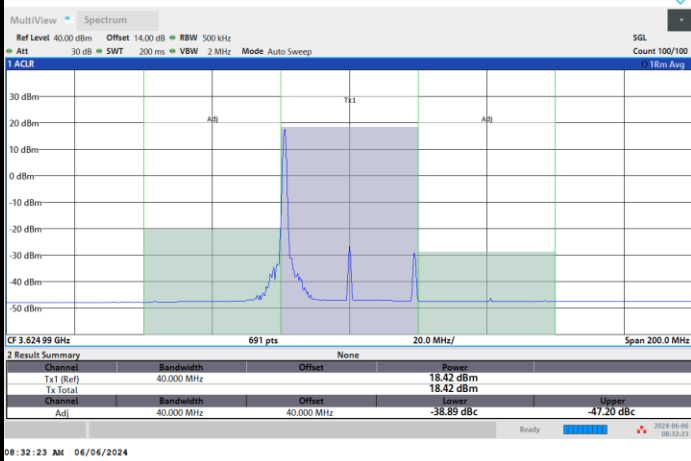

Full RB

FR1 n48 / 40MHz / CP OFDM / 256QAM

Middle Channel

1RB0

1RBmax

Full RB

FR1 n48 / 40MHz / CP OFDM / 256QAM

Highest Channel