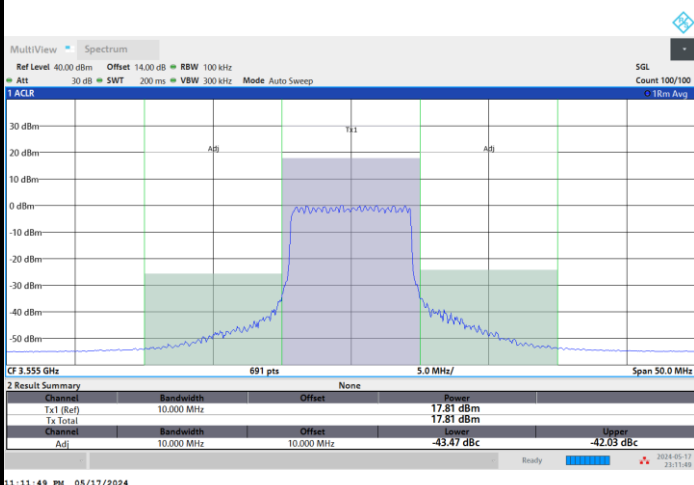

FR1 n48 / 10MHz / CP OFDM / 256QAM

Lowest Channel

1RB0

1RBmax

Full RB