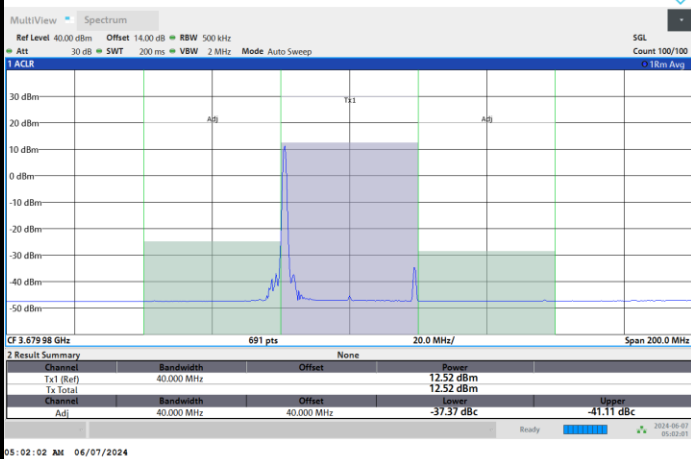

FR1 n48 / 40MHz / CP OFDM / 16QAM

Highest Channel

1RB0

1RBmax