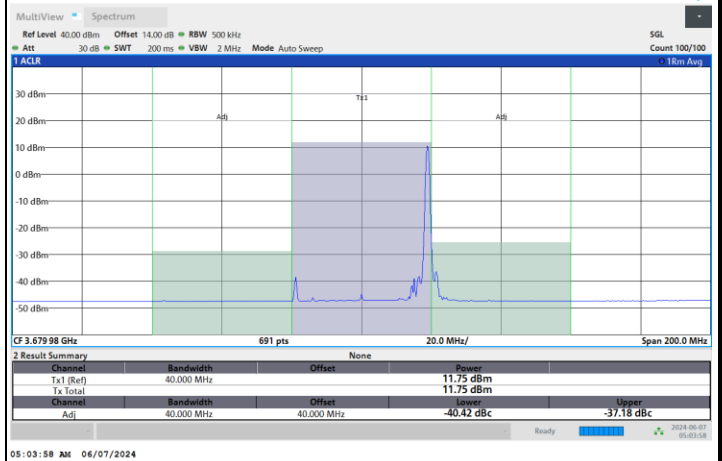

FR1 n48 / 40MHz / CP OFDM / 64QAM

Highest Channel

1RB0

1RBmax