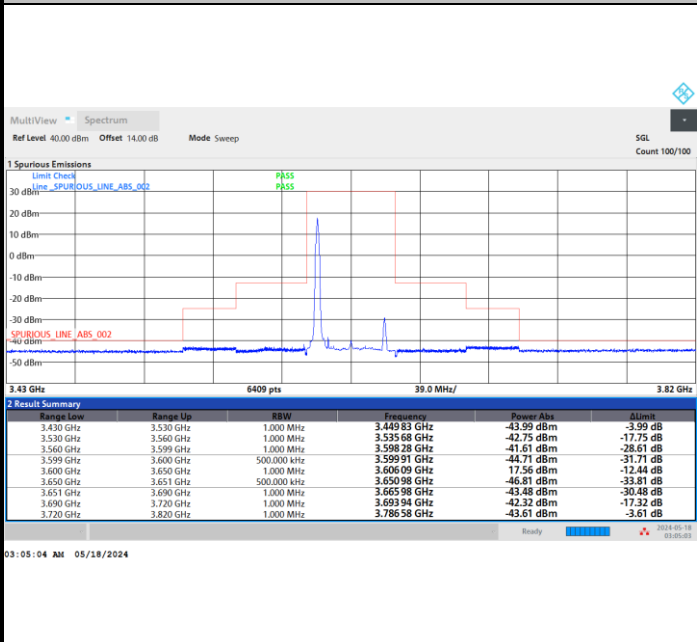

FR1 n48 / 40MHz / CP OFDM / 256QAM

Middle Channel

1RB0

1RBmax