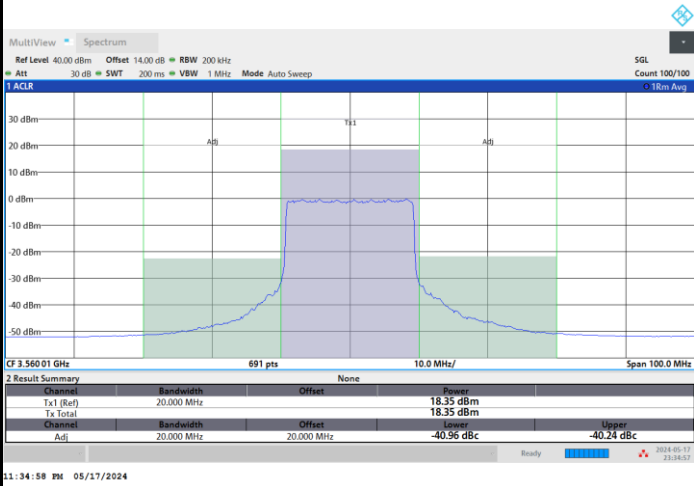

FR1 n48 / 10MHz / CP OFDM / 256QAM

Highest Channel

1RB0

1RBmax

Full RB

FR1 n48 / 20MHz / CP OFDM / QPSK

Lowest Channel

Full RB