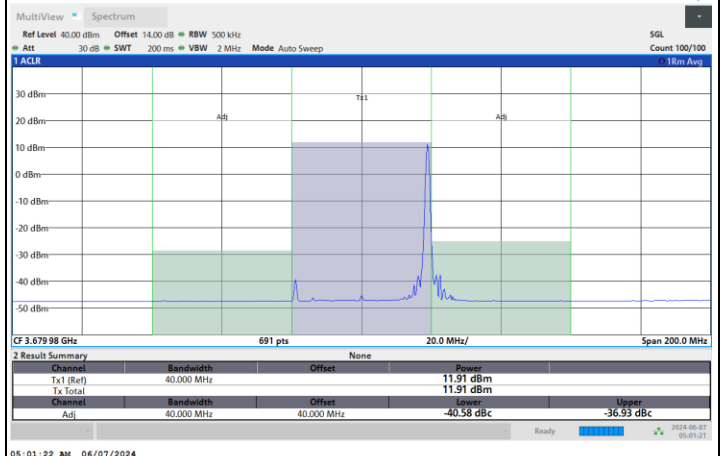

Full RB

FR1 n48 / 40MHz / CP OFDM / QPSK

Highest Channel

1RB0

1RBmax

Full RB

FR1 n48 / 40MHz / CP OFDM / 16QAM

Lowest Channel