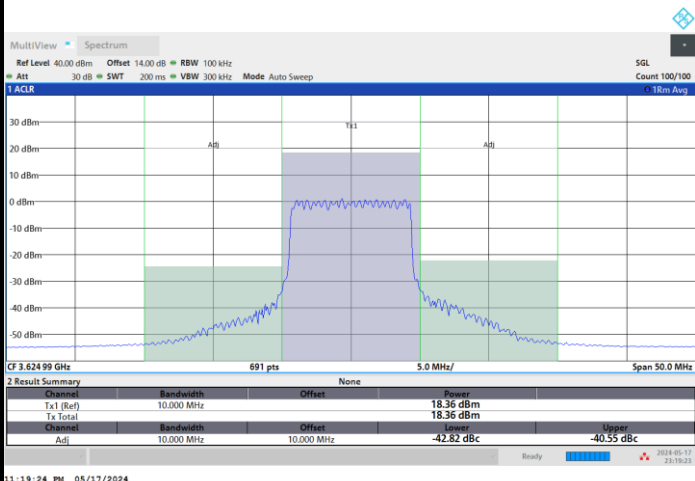

FR1 n48 / 10MHz / CP OFDM / 256QAM

Highest Channel

1RB0

1RBmax

Full RB

FR1 n48 / 20MHz / CP OFDM / QPSK

Lowest Channel

Full RB