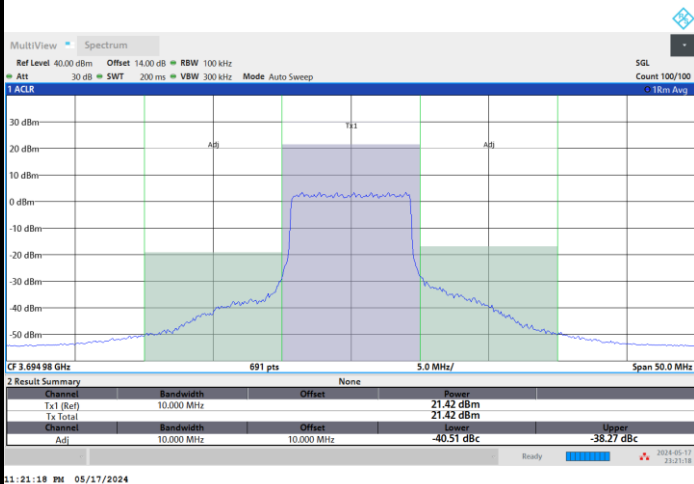

FR1 n48 / 10MHz / CP OFDM / QPSK

Highest Channel

1RB0

1RBmax

Full RB