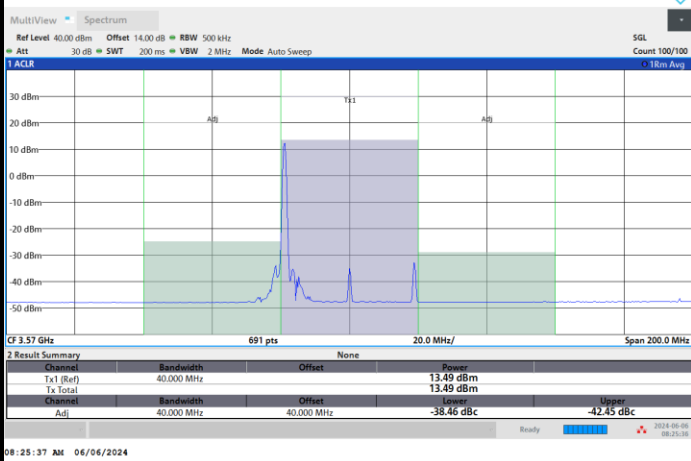

FR1 n48 / 40MHz / CP OFDM / 64QAM

Lowest Channel

1RB0

1RBmax