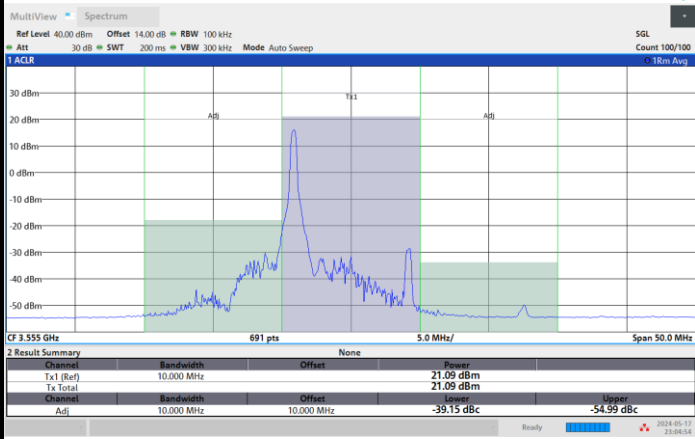

# Adjacent Channel Leakage Ratio (ACLR)

FR1 n48 / 10MHz / CP OFDM / QPSK

Lowest Channel

1RB0

1RBmax

Full RB

FR1 n48 / 10MHz / CP OFDM / QPSK

Middle Channel