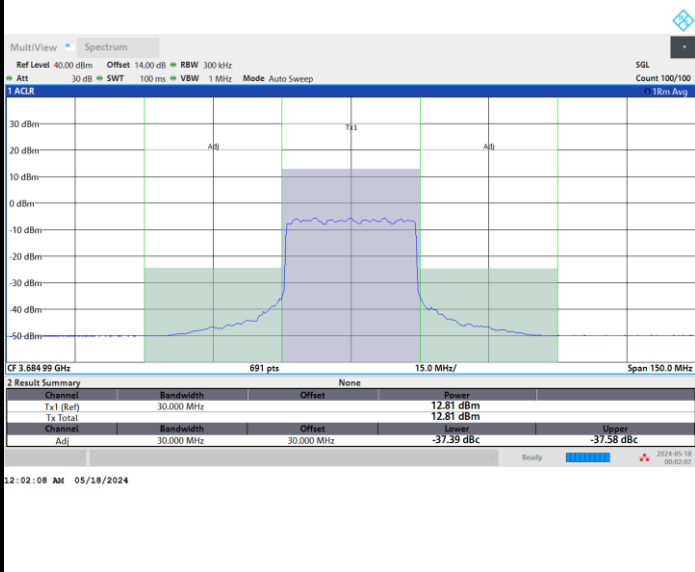

Middle Channel

Full RB

FR1 n48 / 30MHz / CP OFDM / 16QAM

Highest Channel

Full RB

FR1 n48 / 30MHz / CP OFDM / 64QAM

Lowest Channel

Full RB