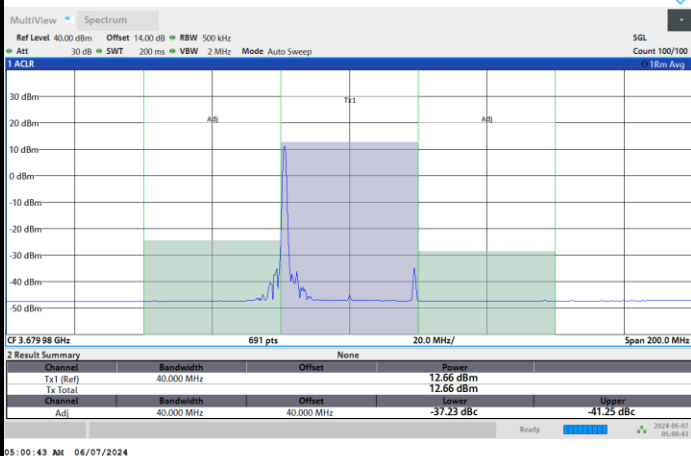

Full RB

FR1 n48 / 40MHz / CP OFDM / QPSK

Highest Channel

1RB0

1RBmax

Full RB

FR1 n48 / 40MHz / CP OFDM / 16QAM

Lowest Channel