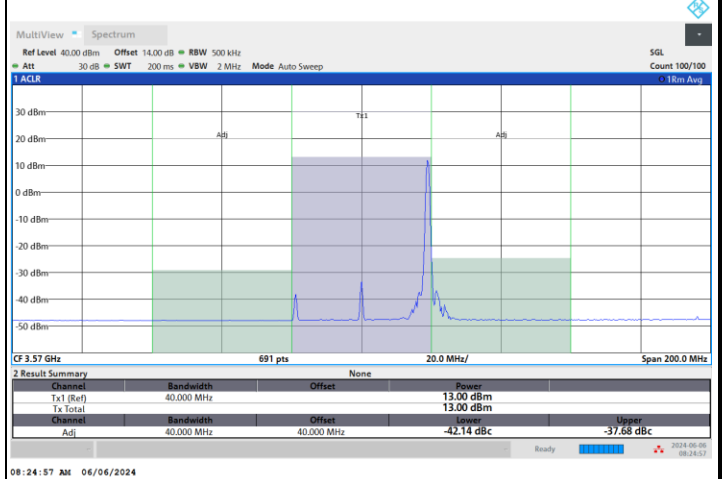

FR1 n48 / 40MHz / CP OFDM / 16QAM

Lowest Channel

1RB0

1RBmax