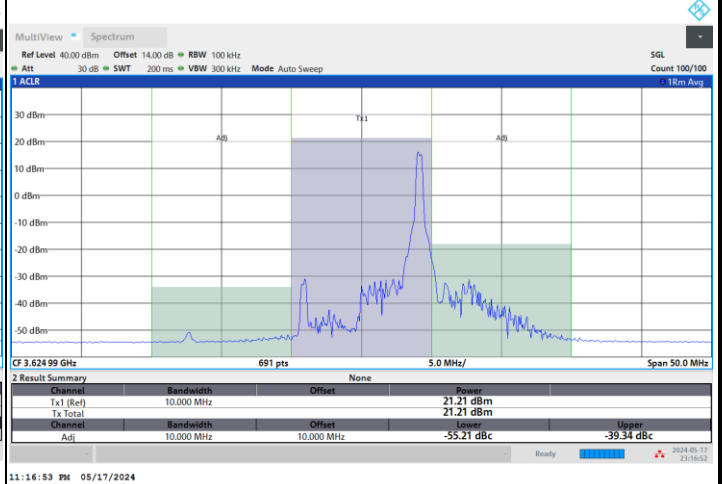

Lowest Channel

1RB0

1RBmax

Full RB

FR1 n48 / 10MHz / CP OFDM / 64QAM

Middle Channel

1RB0

1RBmax