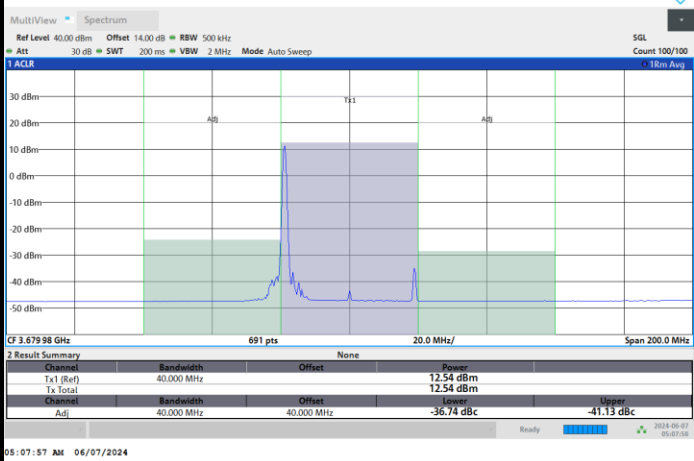

FR1 n48 / 40MHz / CP OFDM / 256QAM

Highest Channel

1RB0

1RBmax