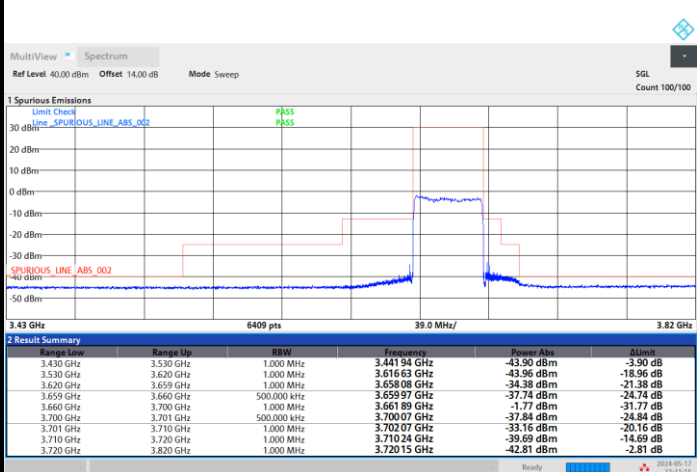

FR1 n48 / 40MHz / CP OFDM / 256QAM

Middle Channel

1RB0

1RBmax

Full RB

FR1 n48 / 40MHz / CP OFDM / 256QAM

Highest Channel

1RB0

# Adjacent Channel Leakage Ratio (ACLR)

FR1 n48 / 10MHz / CP OFDM / QPSK

Lowest Channel

1RB0

1RBmax

Full RB

FR1 n48 / 10MHz / CP OFDM / QPSK

Middle Channel