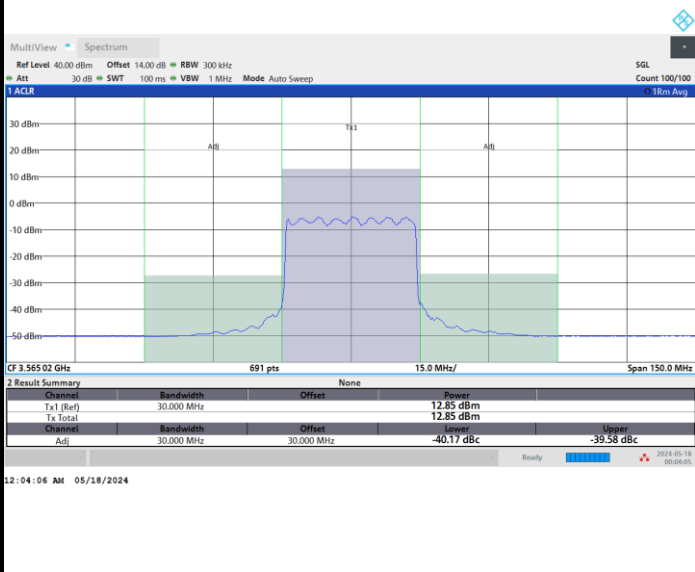

Full RB

FR1 n48 / 30MHz / CP OFDM / QPSK

Highest Channel

Full RB

FR1 n48 / 30MHz / CP OFDM / 16QAM

Lowest Channel

Full RB

FR1 n48 / 30MHz / CP OFDM / 16QAM