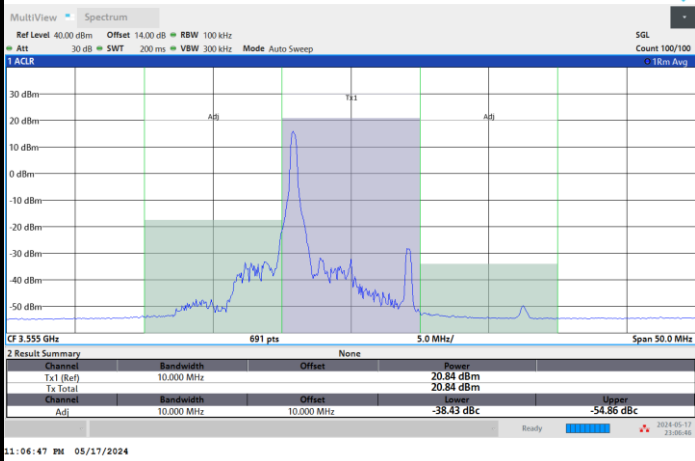

FR1 n48 / 10MHz / CP OFDM / 16QAM

Lowest Channel

1RB0

1RBmax