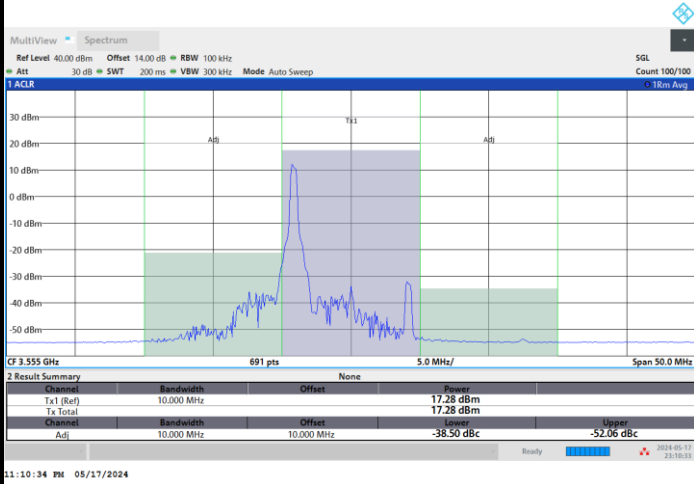

FR1 n48 / 10MHz / CP OFDM / 256QAM

Lowest Channel

1RB0

1RBmax