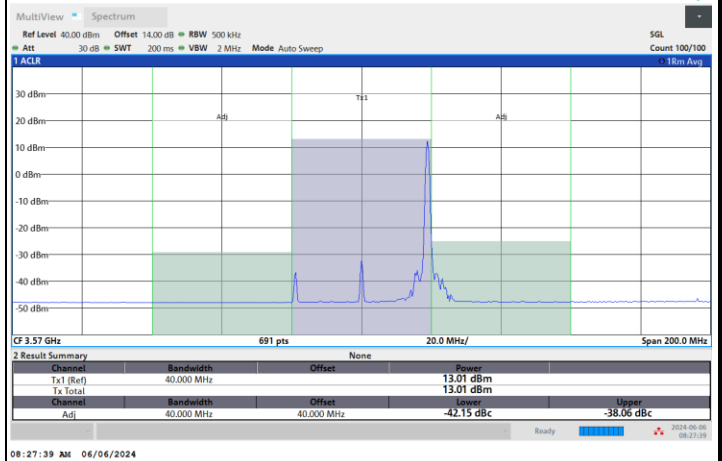

Highest Channel

1RB0

1RBmax

Full RB

FR1 n48 / 40MHz / CP OFDM / 256QAM

Lowest Channel

1RB0

1RBmax