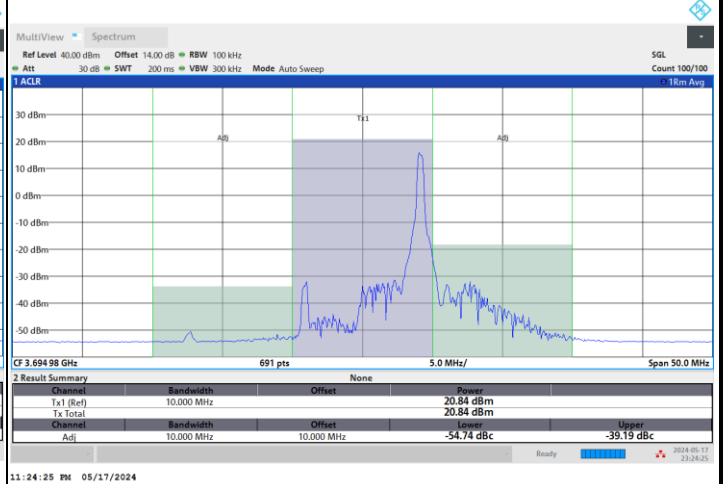

Full RB

FR1 n48 / 10MHz / CP OFDM / 64QAM

Highest Channel

1RB0

1RBmax

Full RB

FR1 n48 / 10MHz / CP OFDM / 256QAM

Lowest Channel