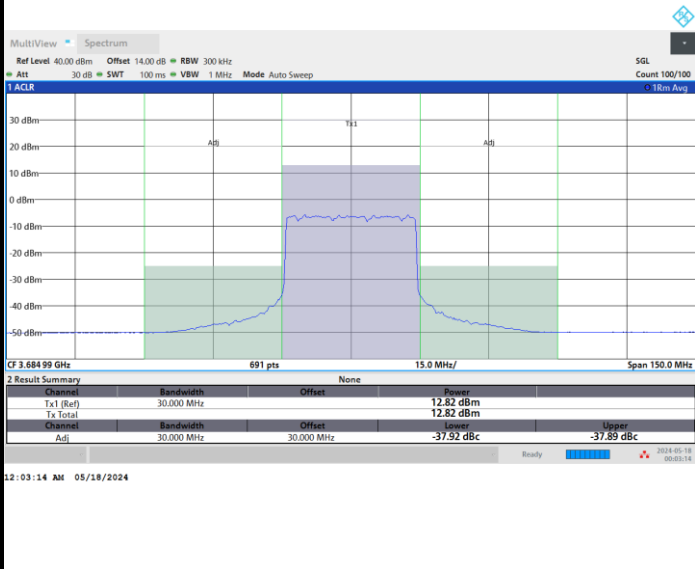

Full RB

FR1 n48 / 30MHz / CP OFDM / QPSK

Highest Channel

Full RB

FR1 n48 / 30MHz / CP OFDM / 16QAM

Lowest Channel

Full RB

FR1 n48 / 30MHz / CP OFDM / 16QAM