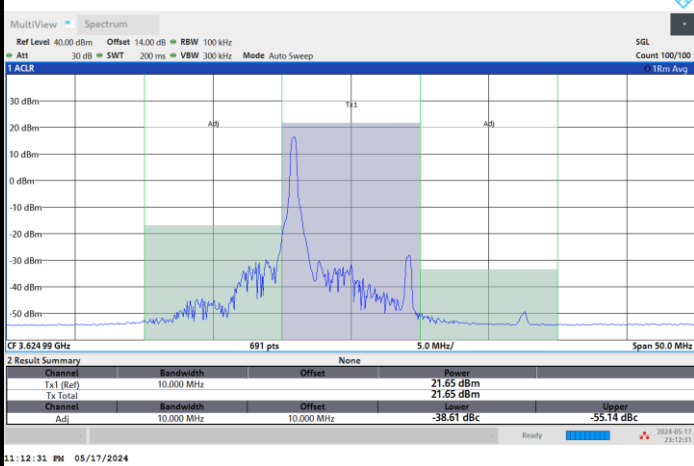

FR1 n48 / 10MHz / CP OFDM / QPSK

Middle Channel

1RB0

1RBmax