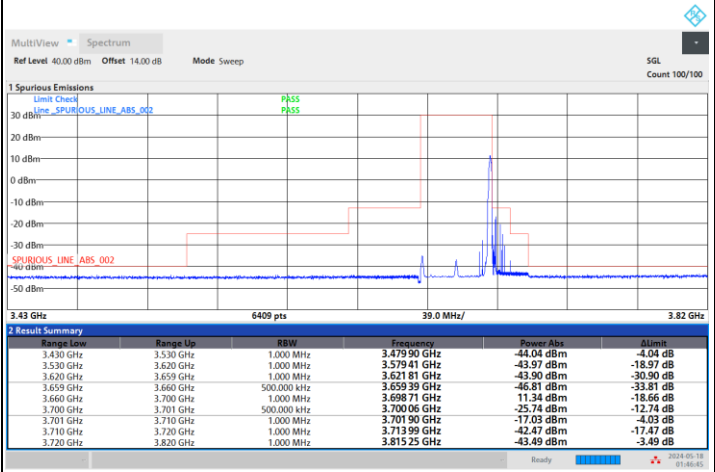

FR1 n48 / 40MHz / CP OFDM / 256QAM

Highest Channel

1RB0

1RBmax