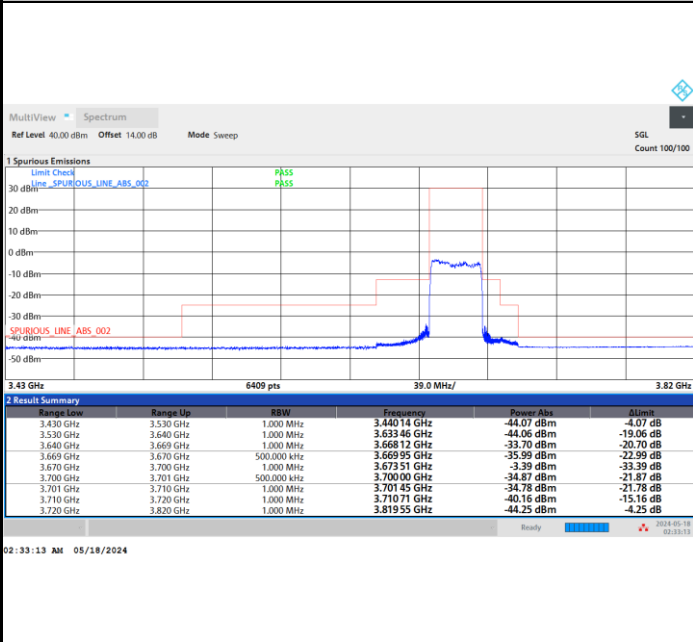

Middle Channel

Full RB

FR1 n48 / 30MHz / CP OFDM / 16QAM

Highest Channel

Full RB

FR1 n48 / 30MHz / CP OFDM / 64QAM

Lowest Channel

Full RB