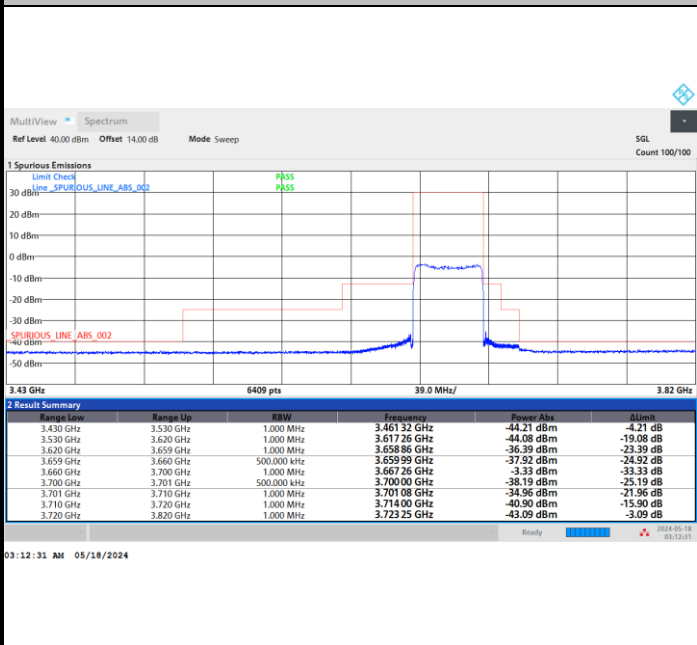

1RB0

1RBmax

Full RB

FR1 n48 / 40MHz / CP OFDM / QPSK

Highest Channel

1RB0

1RBmax

Full RB