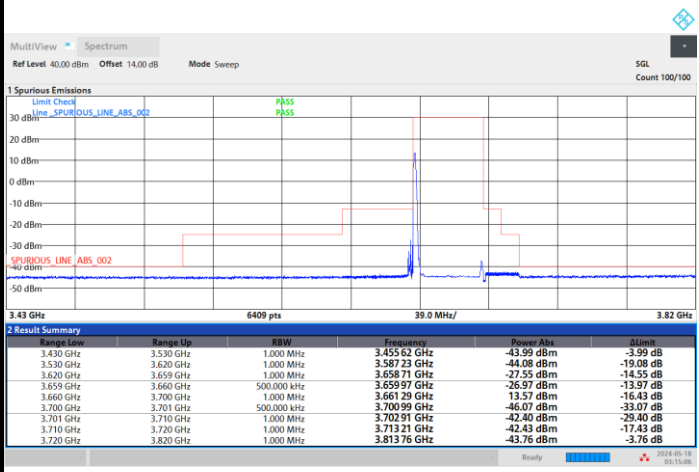

Full RB

FR1 n48 / 40MHz / CP OFDM / 64QAM

Highest Channel

1RB0

1RBmax

Full RB

FR1 n48 / 40MHz / CP OFDM / 256QAM

Lowest Channel