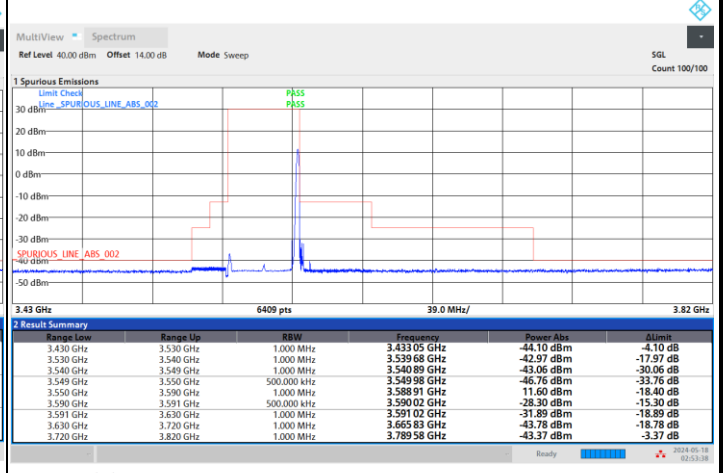

FR1 n48 / 40MHz / CP OFDM / 16QAM

Lowest Channel

1RB0

1RBmax