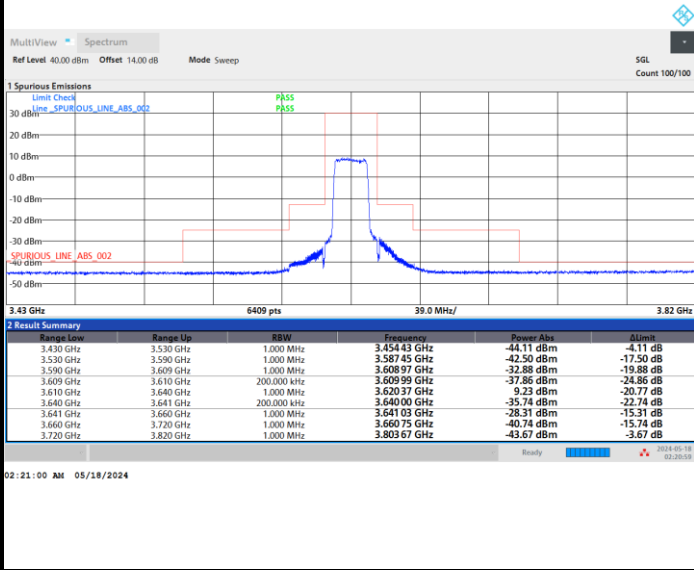

Lowest Channel

Full RB

FR1 n48 / 20MHz / CP OFDM / QPSK

Middle Channel

Full RB

FR1 n48 / 20MHz / CP OFDM / QPSK

Highest Channel

Full RB