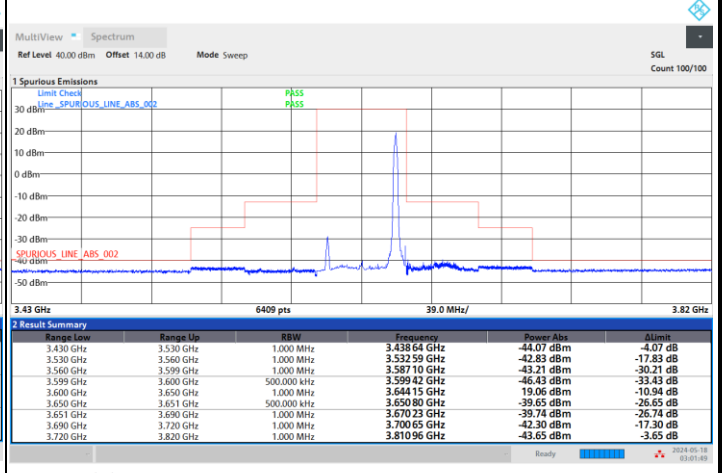

FR1 n48 / 40MHz / CP OFDM / 16QAM

Middle Channel

1RB0

1RBmax