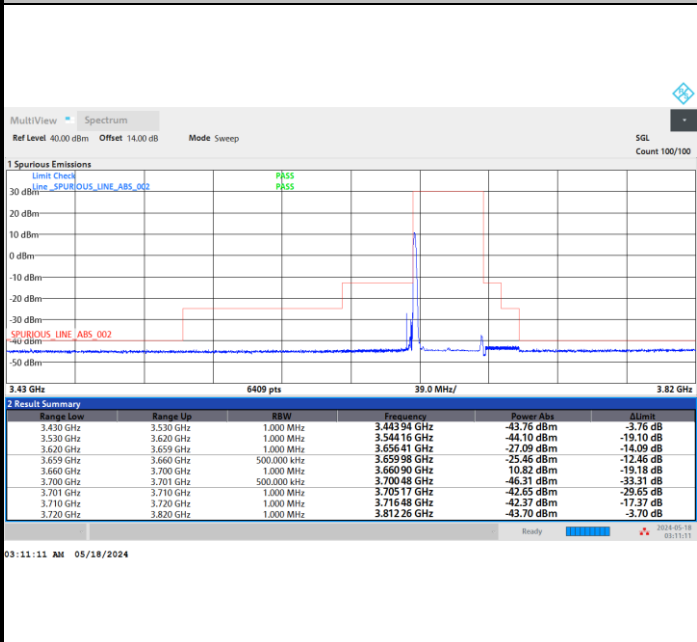

1RB0

1RBmax

Full RB

FR1 n48 / 40MHz / CP OFDM / QPSK

Highest Channel

1RB0

1RBmax

Full RB