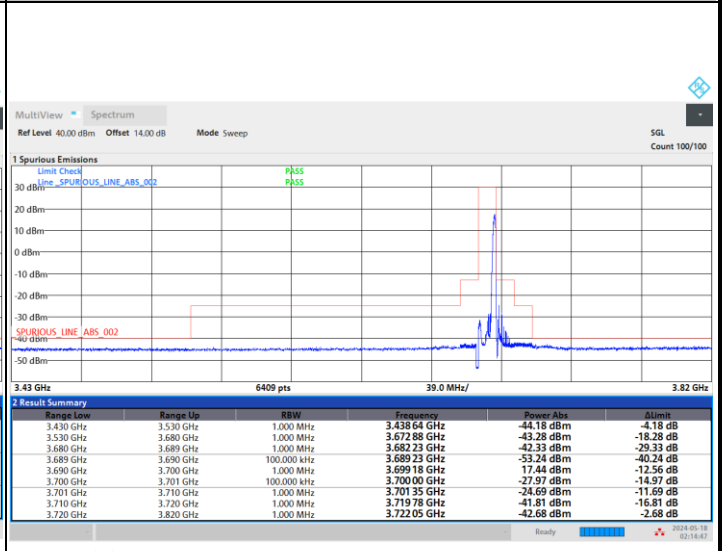

1RBmax

Full RB

FR1 n48 / 10MHz / CP OFDM / 256QAM

Highest Channel

1RB0

1RBmax

Full RB

FR1 n48 / 20MHz / CP OFDM / QPSK

Lowest Channel

Full RB

FR1 n48 / 20MHz / CP OFDM / QPSK

Middle Channel

Full RB

FR1 n48 / 20MHz / CP OFDM / QPSK

Highest Channel

Full RB