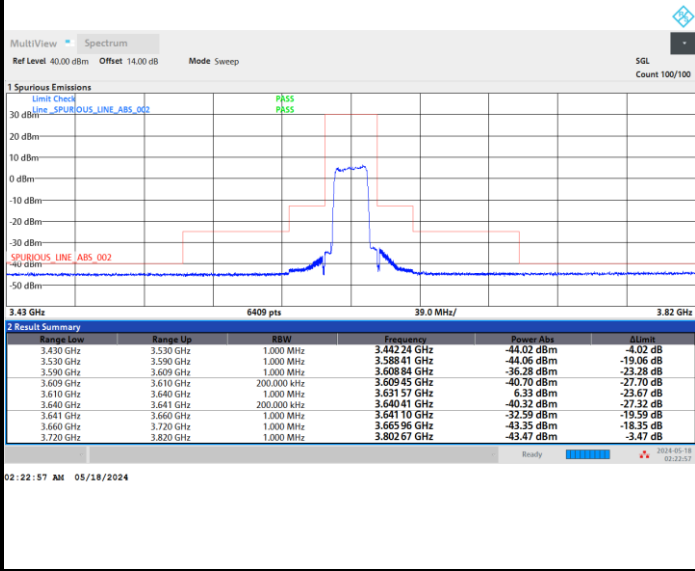

Highest Channel

Full RB

FR1 n48 / 20MHz / CP OFDM / 256QAM

Lowest Channel

Full RB

FR1 n48 / 20MHz / CP OFDM / 256QAM

Middle Channel

Full RB