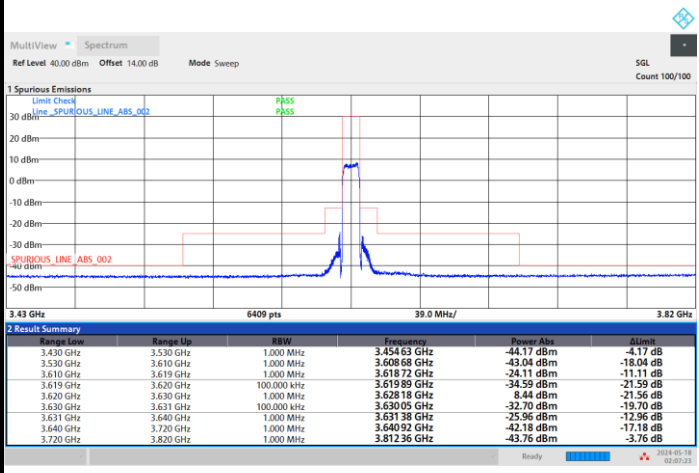

FR1 n48 / 10MHz / CP OFDM / 256QAM

Middle Channel

1RB0

1RBmax

Full RB