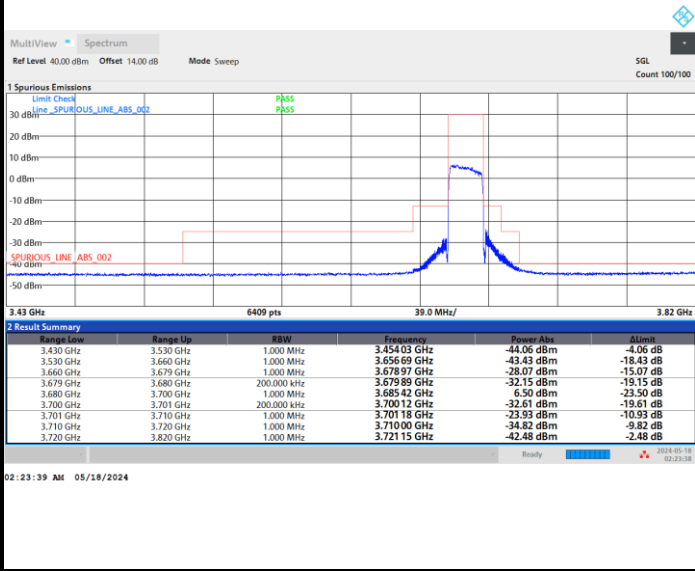

Lowest Channel

Full RB

FR1 n48 / 20MHz / CP OFDM / QPSK

Middle Channel

Full RB

FR1 n48 / 20MHz / CP OFDM / QPSK

Highest Channel

Full RB