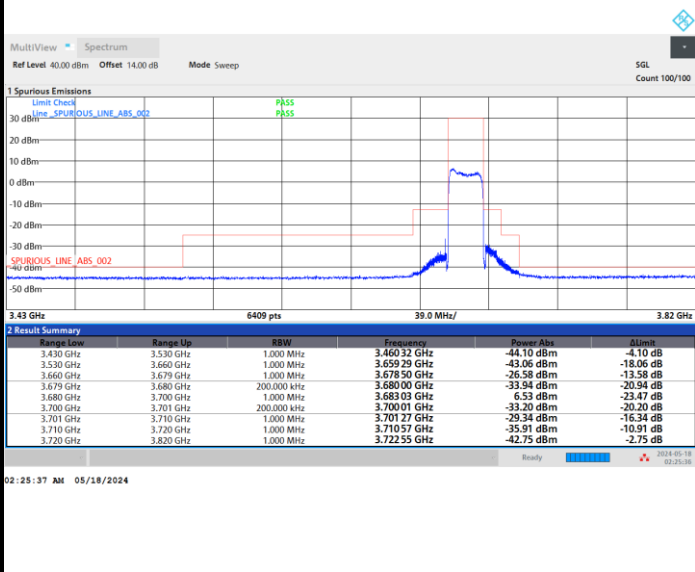

FR1 n48 / 20MHz / CP OFDM / 256QAM

Highest Channel

Full RB