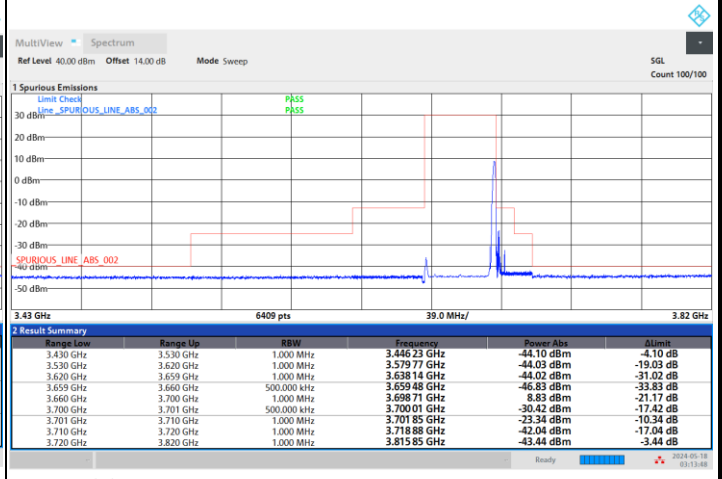

1RBmax

Full RB

FR1 n48 / 40MHz / CP OFDM / 16QAM

Highest Channel

1RB0

1RBmax

Full RB

FR1 n48 / 40MHz / CP OFDM / 64QAM