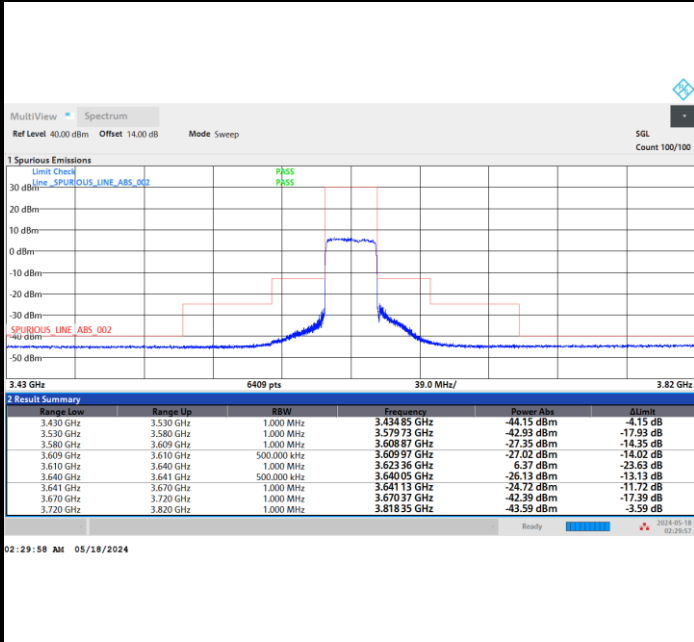

FR1 n48 / 30MHz / CP OFDM / QPSK

Middle Channel

Full RB