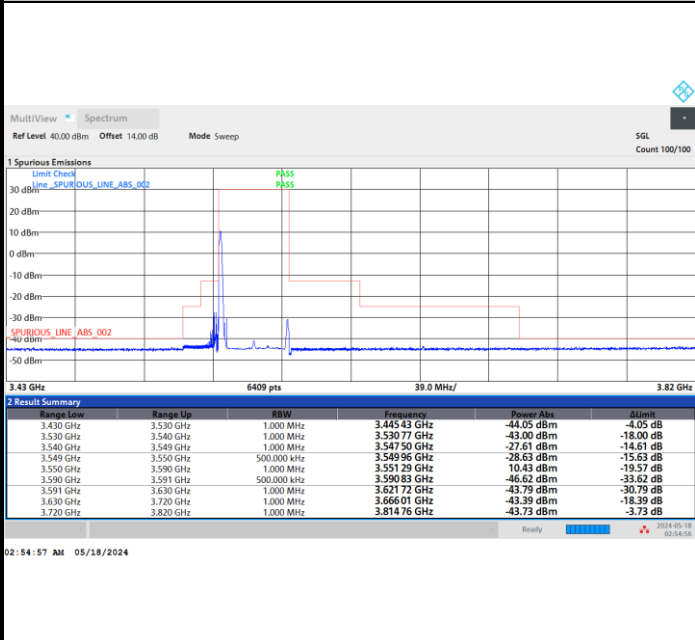

FR1 n48 / 40MHz / CP OFDM / 64QAM

Lowest Channel

1RB0

1RBmax