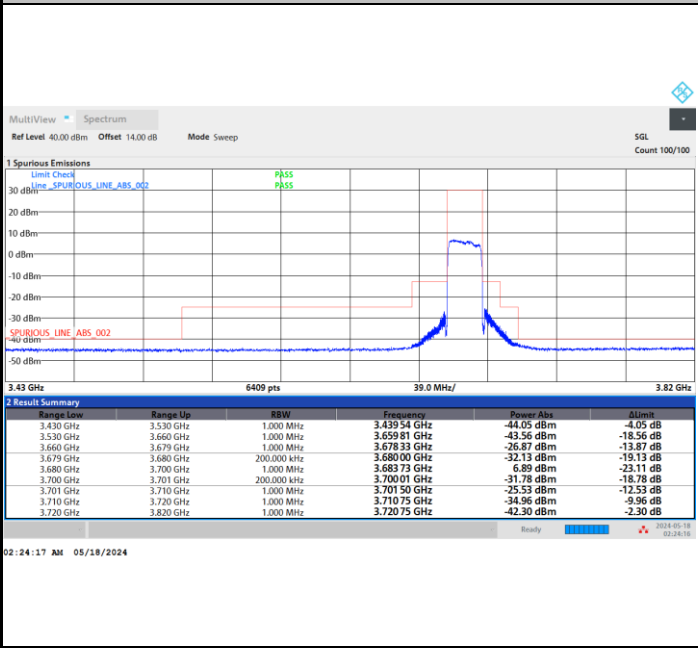

FR1 n48 / 20MHz / CP OFDM / 16QAM

Highest Channel

Full RB