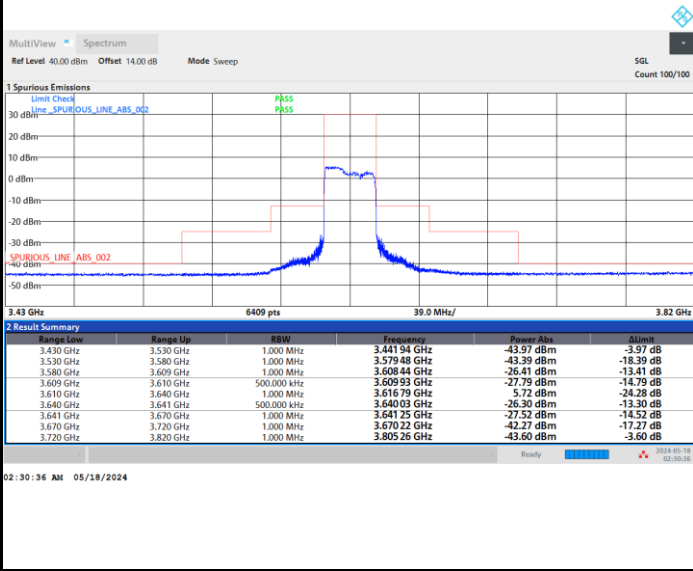

FR1 n48 / 30MHz / CP OFDM / 16QAM

Middle Channel

Full RB