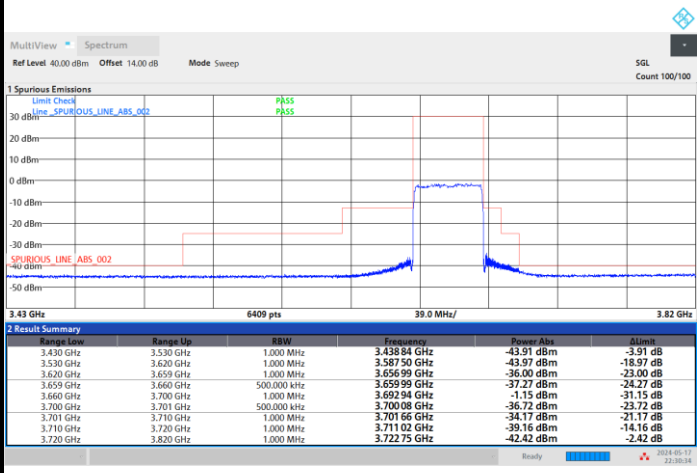

Full RB

FR1 n48 / 40MHz / CP OFDM / 64QAM

Highest Channel

1RB0

1RBmax

Full RB

FR1 n48 / 40MHz / CP OFDM / 256QAM

Lowest Channel