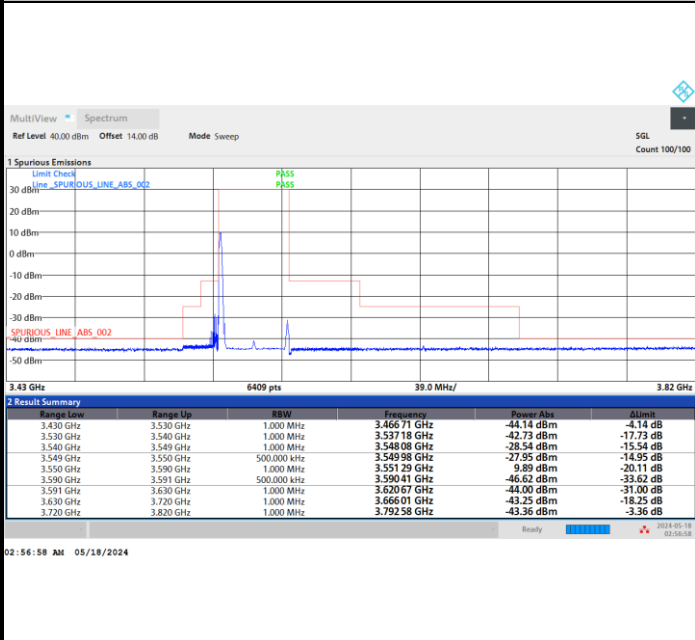

Full RB

FR1 n48 / 40MHz / CP OFDM / 64QAM

Highest Channel

1RB0

1RBmax

Full RB

FR1 n48 / 40MHz / CP OFDM / 256QAM

Lowest Channel

1RB0

1RBmax

Full RB