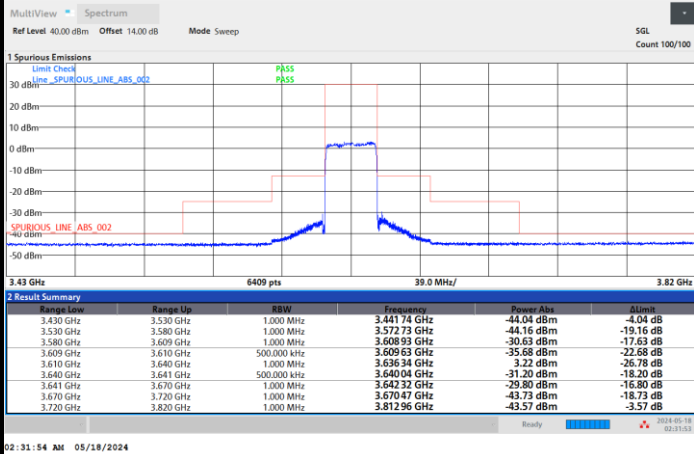

Full RB

FR1 n48 / 30MHz / CP OFDM / 256QAM

Middle Channel

Full RB

02:31:54 AM 05/18/2024

FR1 n48 / 30MHz / CP OFDM / 256QAM

Highest Channel

Full RB