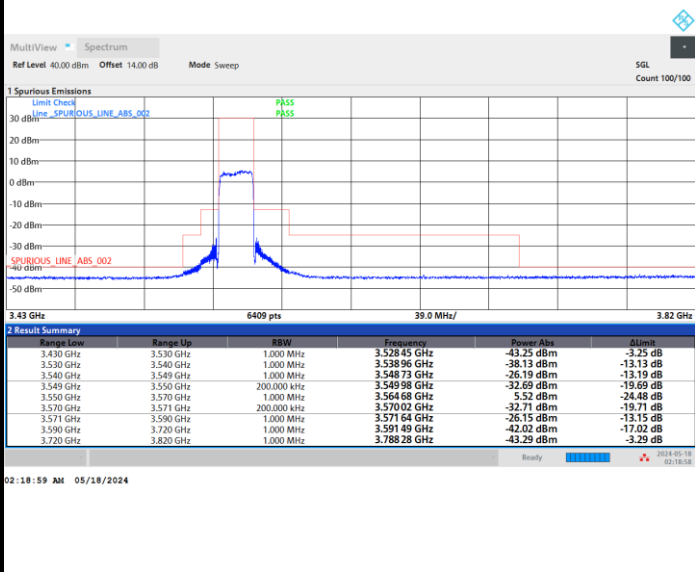

FR1 n48 / 20MHz / CP OFDM / 16QAM

Lowest Channel

Full RB