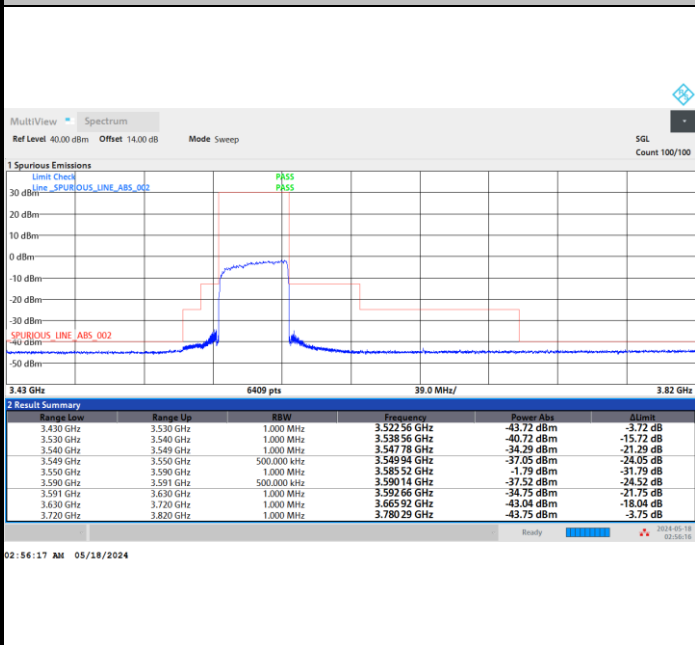

FR1 n48 / 40MHz / CP OFDM / 64QAM

Lowest Channel

1RB0

1RBmax

Full RB