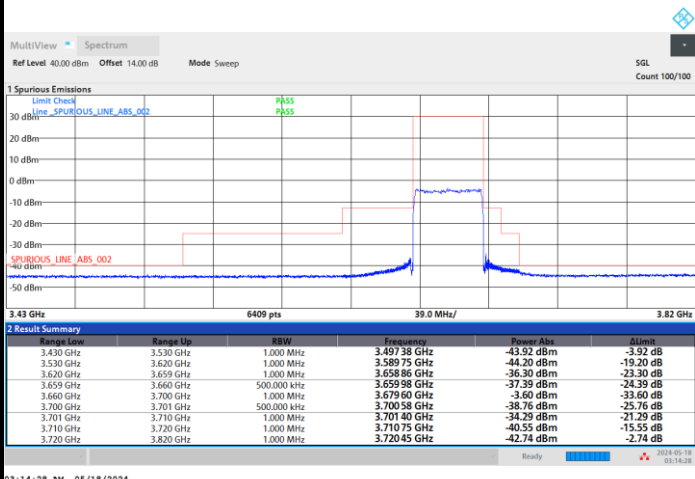

1RBmax

Full RB

FR1 n48 / 40MHz / CP OFDM / 16QAM

Highest Channel

1RB0

1RBmax

Full RB

FR1 n48 / 40MHz / CP OFDM / 64QAM