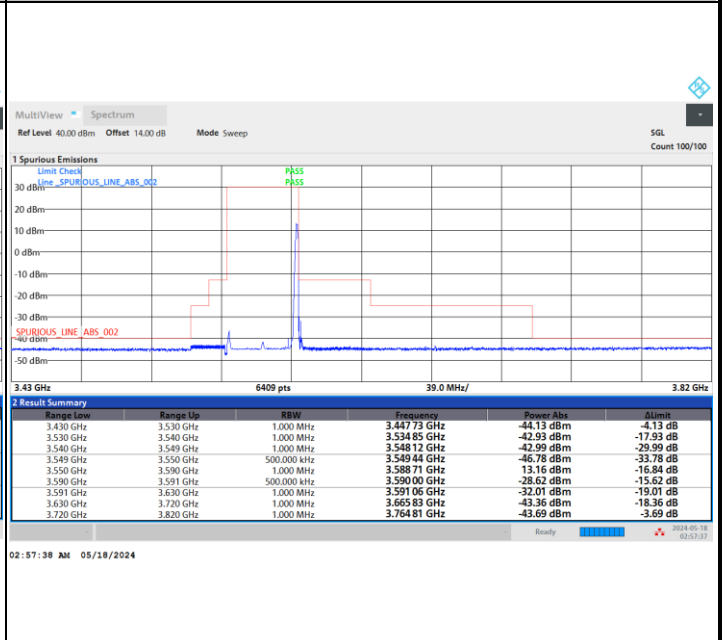

FR1 n48 / 40MHz / CP OFDM / 256QAM

Lowest Channel

1RB0

1RBmax