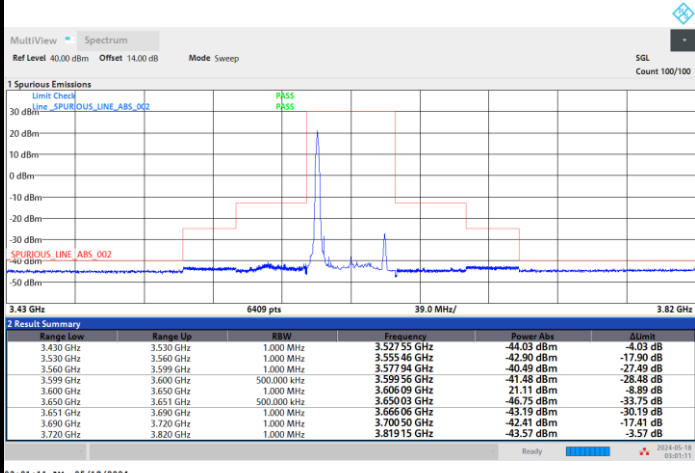

FR1 n48 / 40MHz / CP OFDM / 16QAM

Middle Channel

1RB0

1RBmax