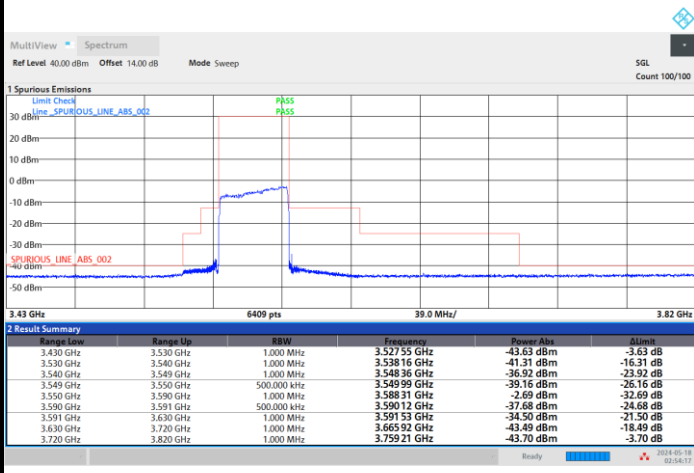

FR1 n48 / 40MHz / CP OFDM / 16QAM

Lowest Channel

1RB0

1RBmax

Full RB

FR1 n48 / 40MHz / CP OFDM / 16QAM

Middle Channel

1RB0