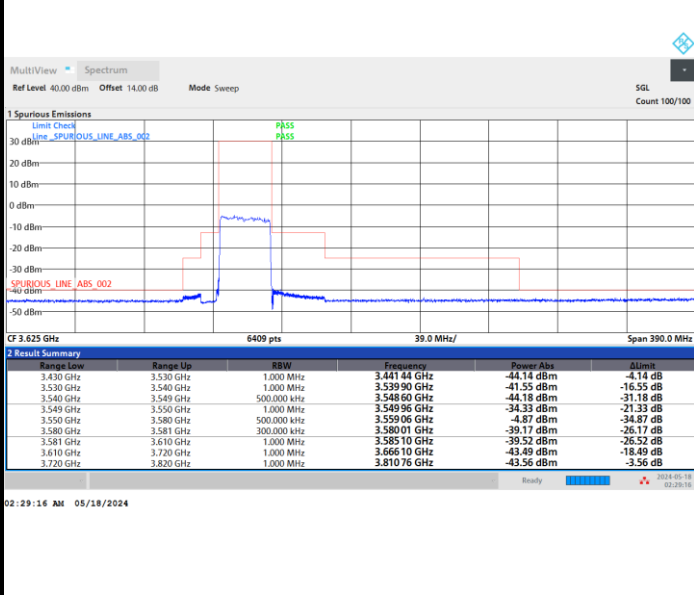

FR1 n48 / 30MHz / CP OFDM / 256QAM

Lowest Channel

Full RB