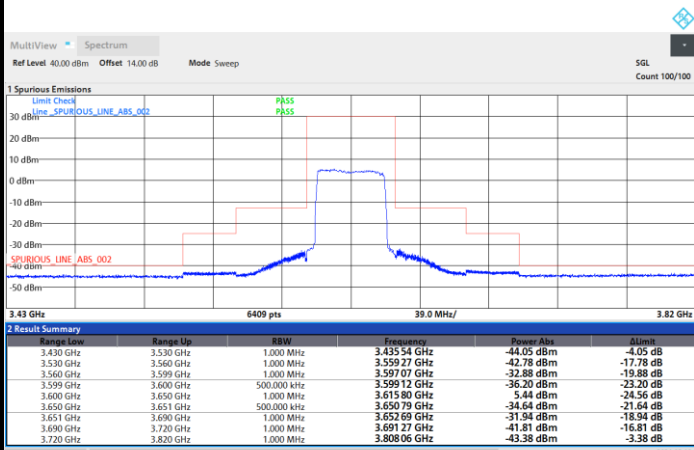

FR1 n48 / 40MHz / CP OFDM / 64QAM

Middle Channel

1RB0

1RBmax

Full RB