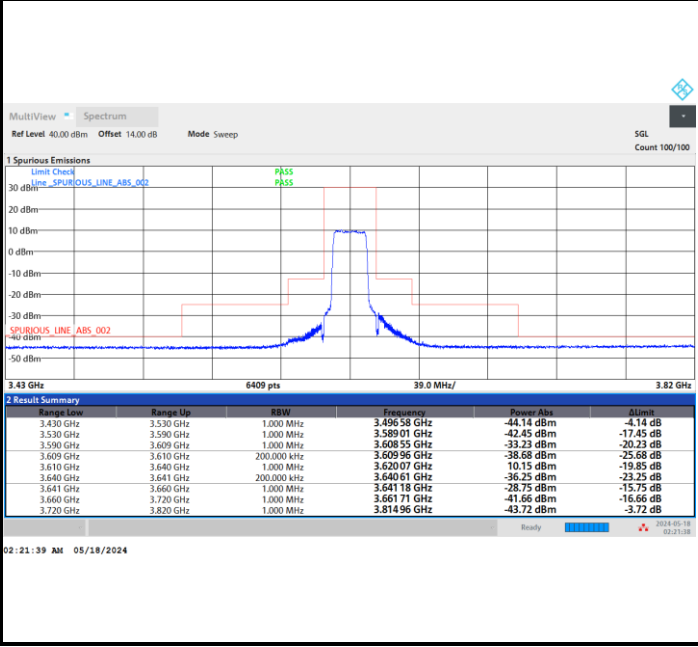

FR1 n48 / 20MHz / CP OFDM / 16QAM

Lowest Channel

Full RB

FR1 n48 / 20MHz / CP OFDM / 16QAM

Middle Channel

Full RB

FR1 n48 / 20MHz / CP OFDM / 16QAM

Highest Channel