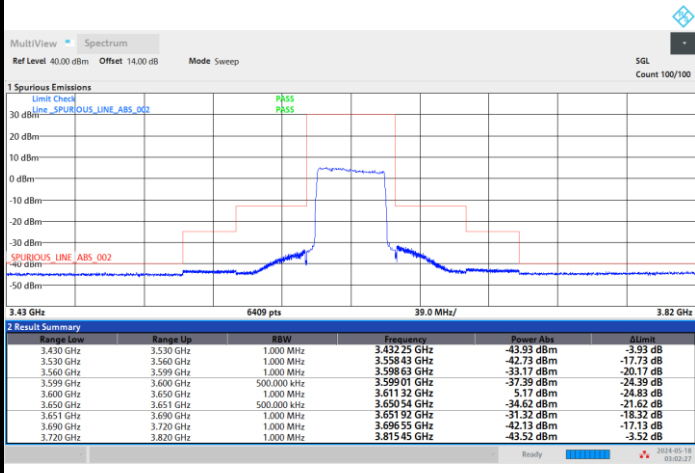

FR1 n48 / 40MHz / CP OFDM / 16QAM

Middle Channel

1RB0

1RBmax

Full RB