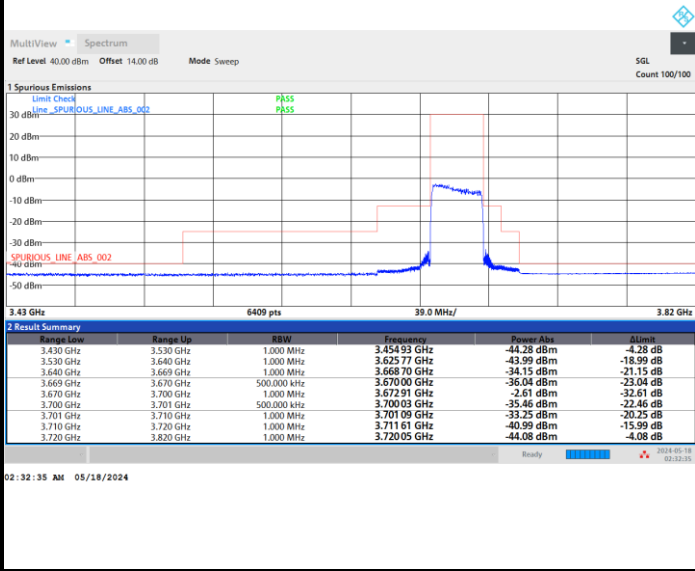

Full RB

FR1 n48 / 30MHz / CP OFDM / QPSK

Highest Channel

Full RB

FR1 n48 / 30MHz / CP OFDM / 16QAM

Lowest Channel

Full RB

FR1 n48 / 30MHz / CP OFDM / 16QAM