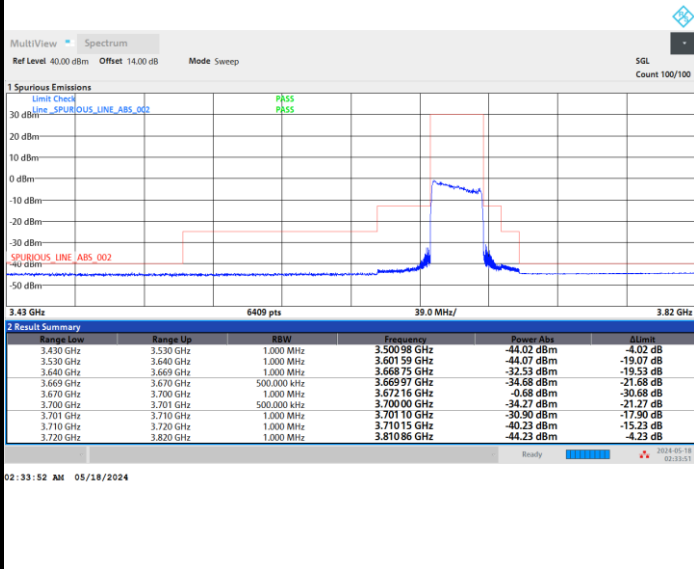

FR1 n48 / 30MHz / CP OFDM / 64QAM

Middle Channel

Full RB

FR1 n48 / 30MHz / CP OFDM / 64QAM

Highest Channel

Full RB

FR1 n48 / 30MHz / CP OFDM / 256QAM

Lowest Channel