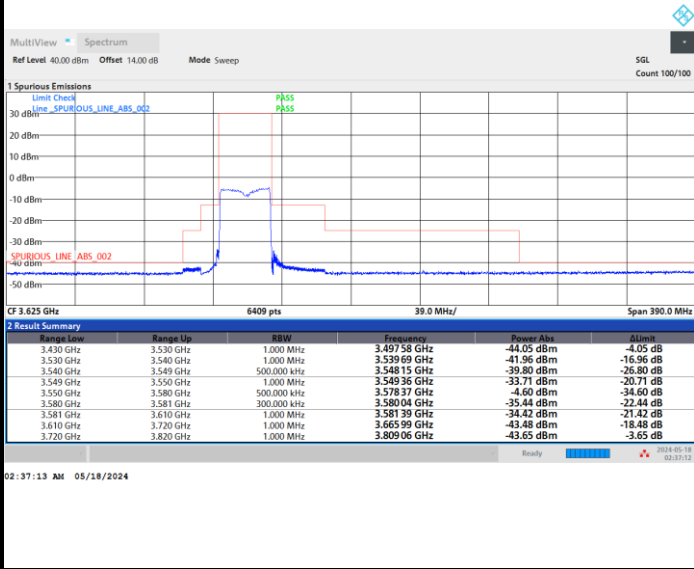

FR1 n48 / 20MHz / CP OFDM / 256QAM

Highest Channel

Full RB

FR1 n48 / 30MHz / CP OFDM / QPSK

Lowest Channel

Full RB

FR1 n48 / 30MHz / CP OFDM / QPSK

Middle Channel