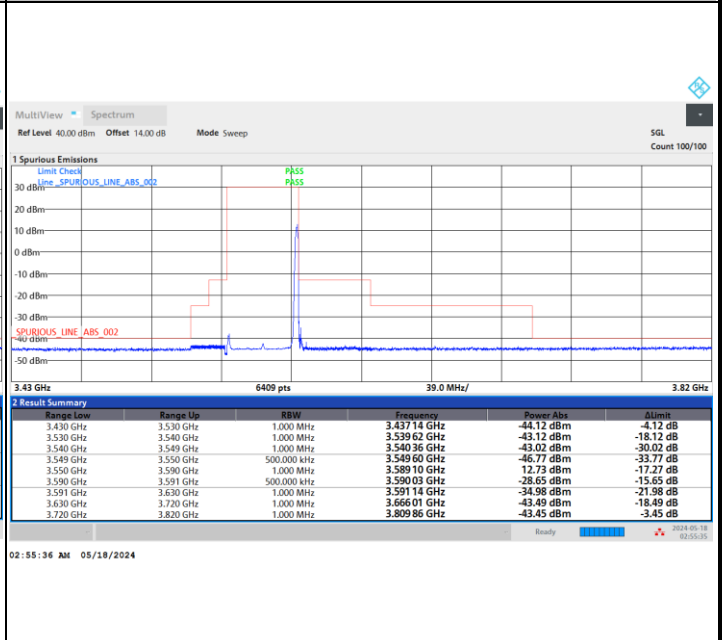

FR1 n48 / 40MHz / CP OFDM / 64QAM

Lowest Channel

1RB0

1RBmax