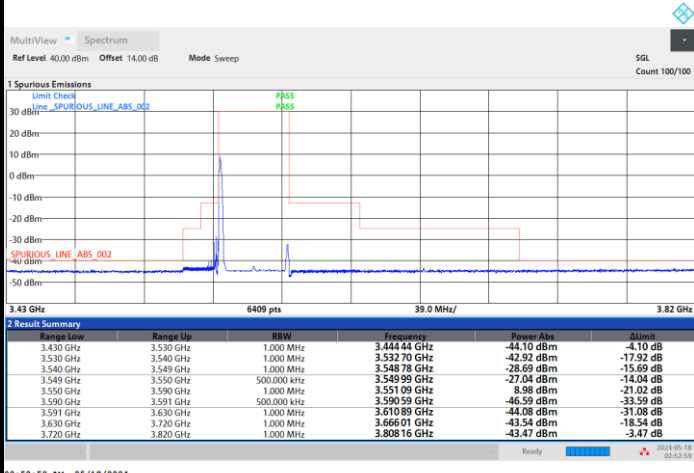

FR1 n48 / 40MHz / CP OFDM / 16QAM

Lowest Channel

1RB0

1RBmax