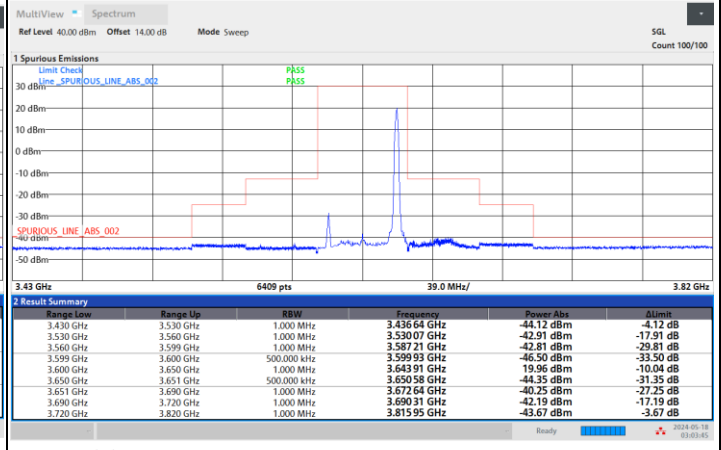

Lowest Channel

1RB0

1RBmax

Full RB

FR1 n48 / 40MHz / CP OFDM / 64QAM

Middle Channel

1RB0

1RBmax