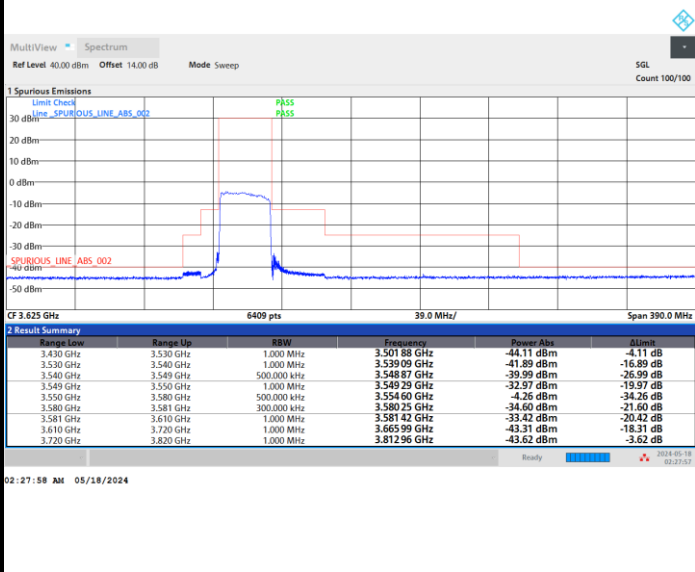

Full RB

FR1 n48 / 30MHz / CP OFDM / QPSK

Highest Channel

Full RB

FR1 n48 / 30MHz / CP OFDM / 16QAM

Lowest Channel

Full RB

FR1 n48 / 30MHz / CP OFDM / 16QAM