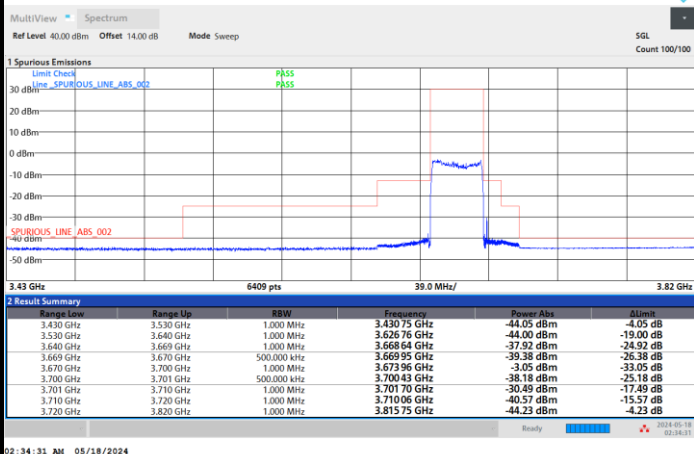

Full RB

FR1 n48 / 30MHz / CP OFDM / 256QAM

Middle Channel

Full RB

02:31:54 AM 05/18/2024

FR1 n48 / 30MHz / CP OFDM / 256QAM

Highest Channel

Full RB