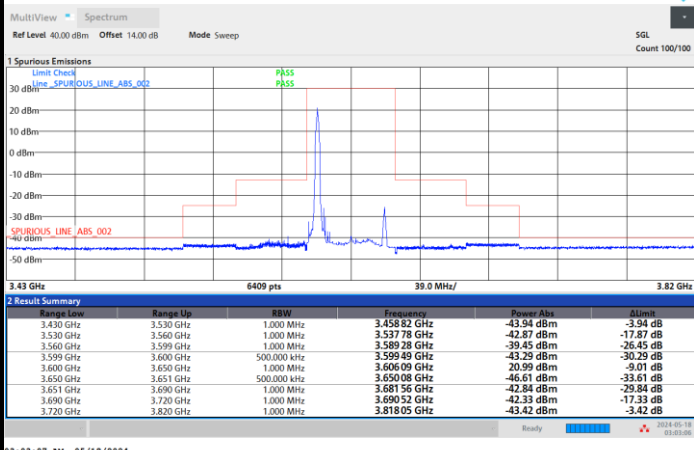

Lowest Channel

1RB0

1RBmax

Full RB

FR1 n48 / 40MHz / CP OFDM / 64QAM

Middle Channel

1RB0

1RBmax