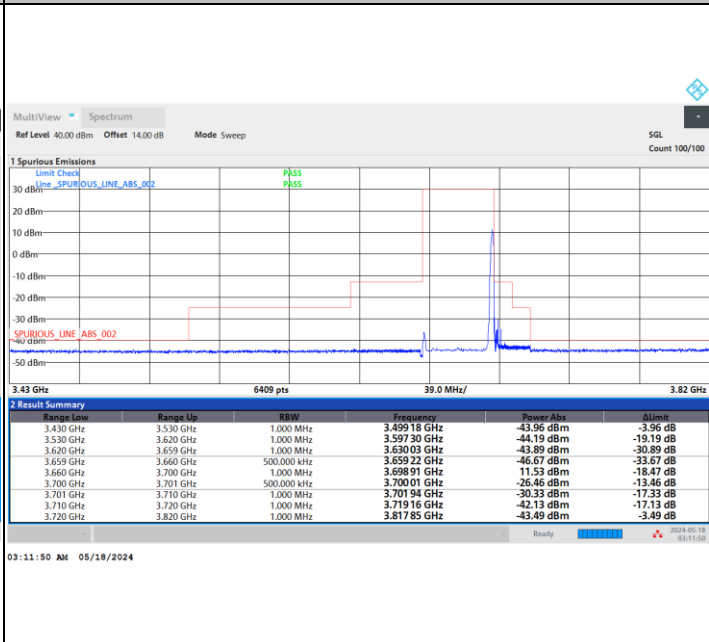

1RB0

1RBmax

Full RB

FR1 n48 / 40MHz / CP OFDM / QPSK

Highest Channel

1RB0

1RBmax

Full RB