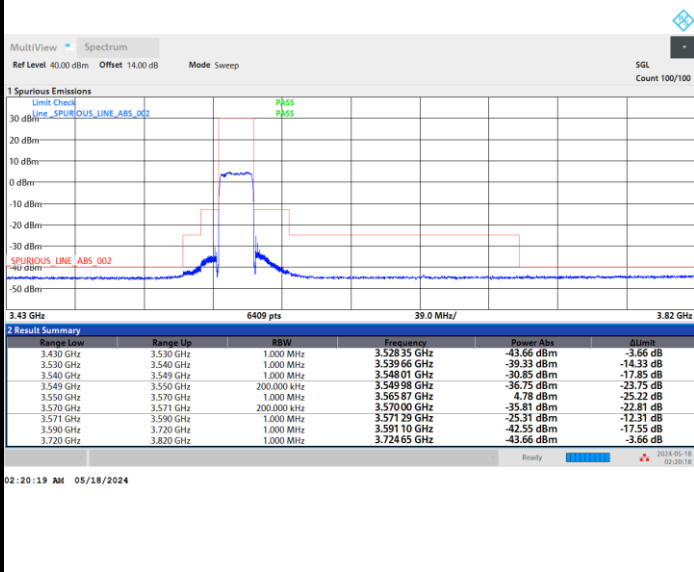

Highest Channel

Full RB

FR1 n48 / 20MHz / CP OFDM / 256QAM

Lowest Channel

Full RB

FR1 n48 / 20MHz / CP OFDM / 256QAM

Middle Channel

Full RB