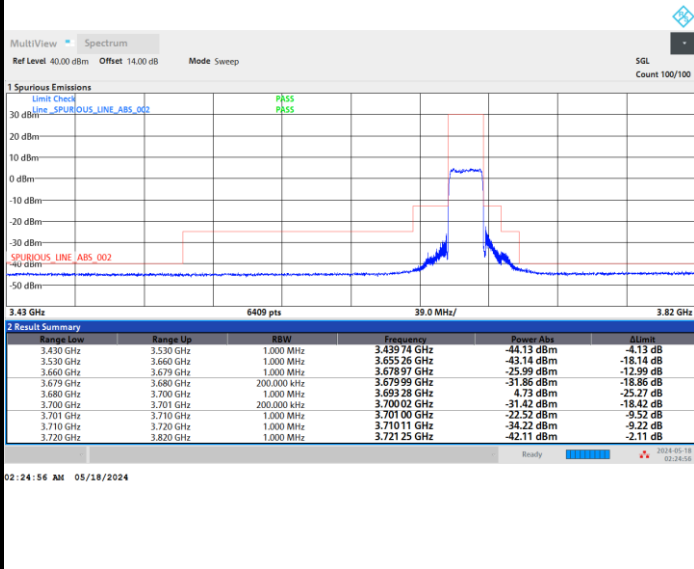

Full RB

FR1 n48 / 20MHz / CP OFDM / 64QAM

Lowest Channel

Full RB

FR1 n48 / 20MHz / CP OFDM / 64QAM

Middle Channel

Full RB

FR1 n48 / 20MHz / CP OFDM / 64QAM

Highest Channel

Full RB

FR1 n48 / 20MHz / CP OFDM / 256QAM

Lowest Channel

Full RB

FR1 n48 / 20MHz / CP OFDM / 256QAM

Middle Channel

Full RB