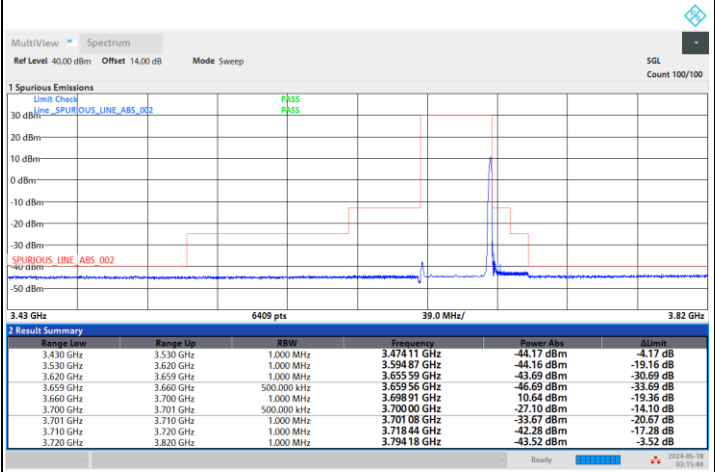

Full RB

FR1 n48 / 40MHz / CP OFDM / 64QAM

Highest Channel

1RB0

1RBmax

Full RB

FR1 n48 / 40MHz / CP OFDM / 256QAM

Lowest Channel