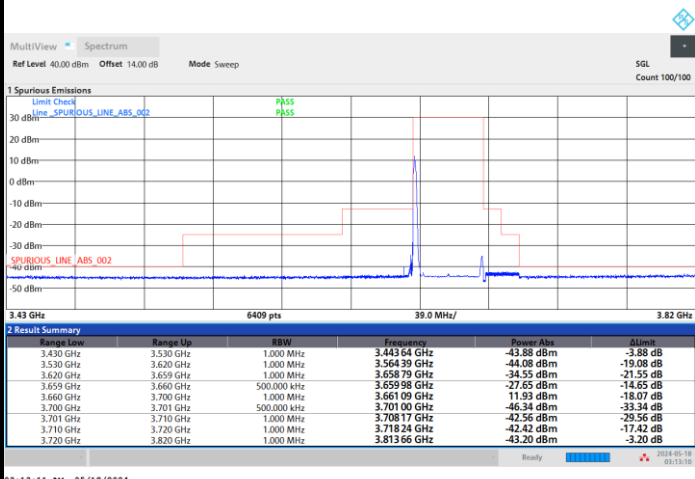

1RBmax

Full RB

FR1 n48 / 40MHz / CP OFDM / 16QAM

Highest Channel

1RB0

1RBmax

Full RB

FR1 n48 / 40MHz / CP OFDM / 64QAM