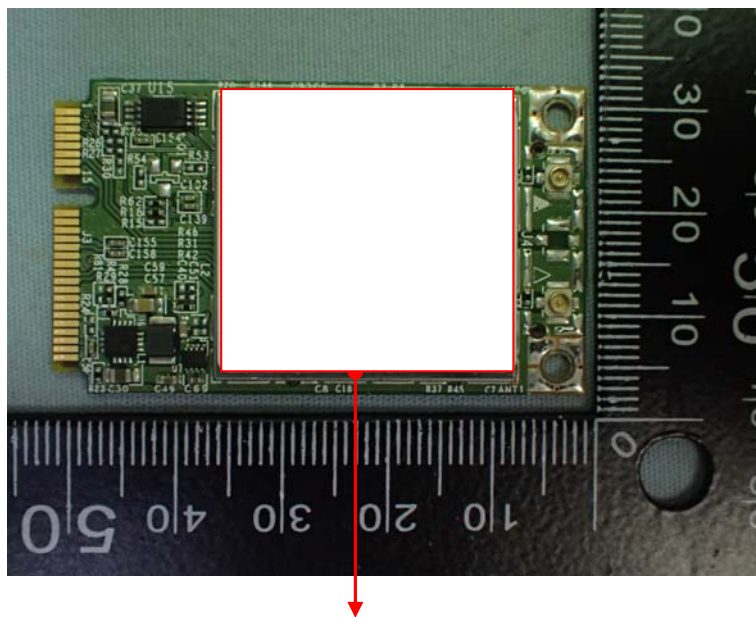

FCC ID, IC Label Location

- Label Placement Location

FCC ID, IC Label Placement Location

- FCC ID, IC Label Format

M/N: SDC-PE15N
FCC ID: U4G-RHINOIWIN
IC: 3862E-RHINOIWIN
Date Code:
HW Rev.: