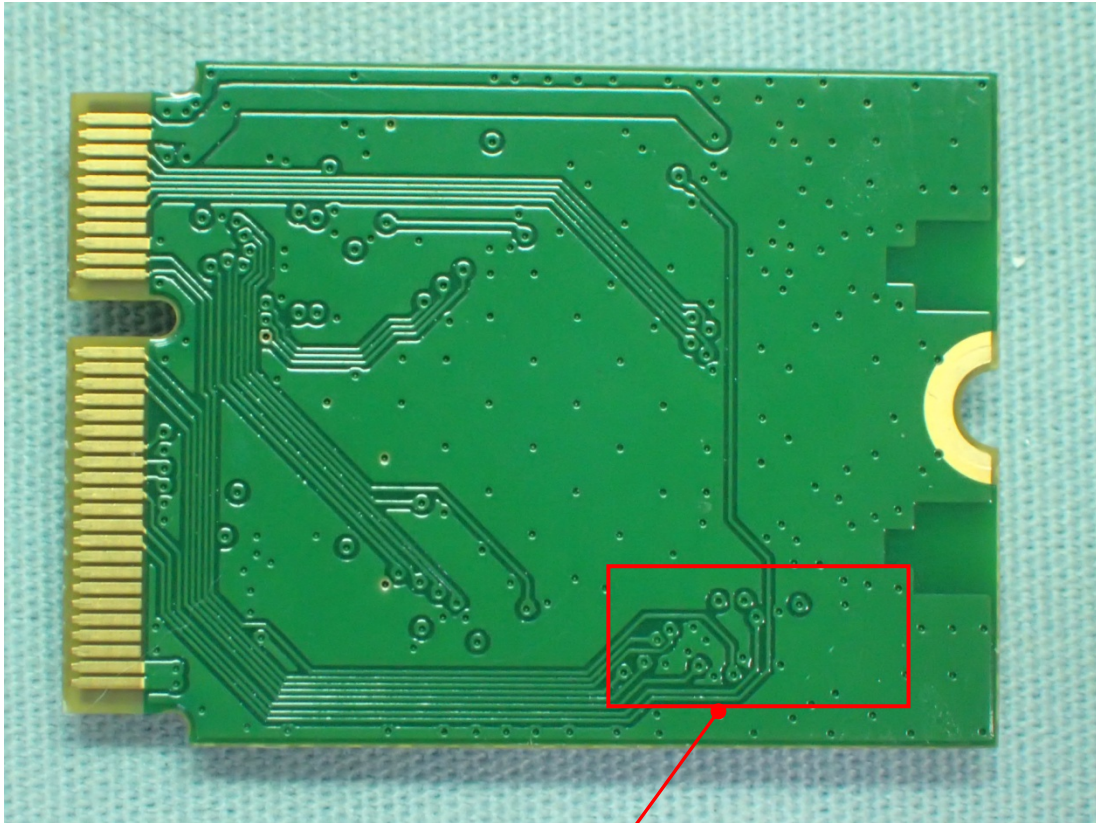

FCC ID, IC Label Location

- Label Placement Location

FCC ID, IC Label Placement Location

- FCC ID, IC Label Format

M/N: M2SD50NBT
FCC ID: U4G-RHINOIIWEC7
IC: 3862E-RHINOIIWEC7
Date Code:
HW Rev.: