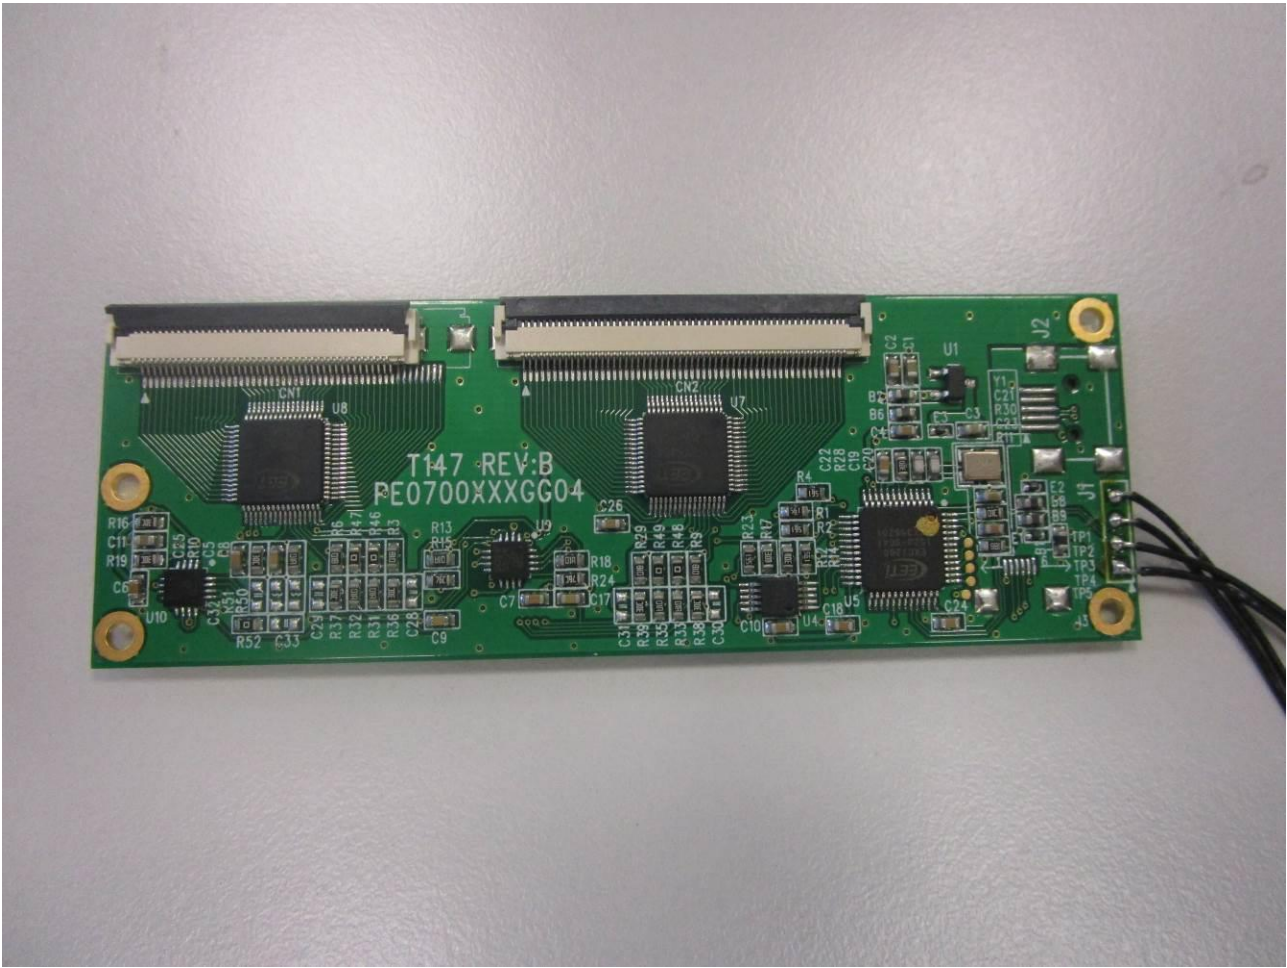

Internal Pictures

Model: TASKBOOK
FCC ID: U4FTBII
IC: 3862D-TBII
HVIN: TBII

TASKBOOK – 10 Inch Variant

Taskbook 10 inch variant – battery assembly

Taskbook 10 inch variant – CFast card assembly

Internal assembly

10 Inch Display (Top)

10 Inch Display (Bottom)

Display controller board (Top)

Display controller board (Bottom)

Boards assembly (Bottom)

CPU module board (Top)

CPU module board (Bottom)

Radio module (Top)

Radio module (Bottom)

Radio module (Top unshielded)

Mainboard (Top)

Mainboard (Bottom)

CFAST card (Top)

Camera module (Top)

Camera module (Bottom)

Bottom housing