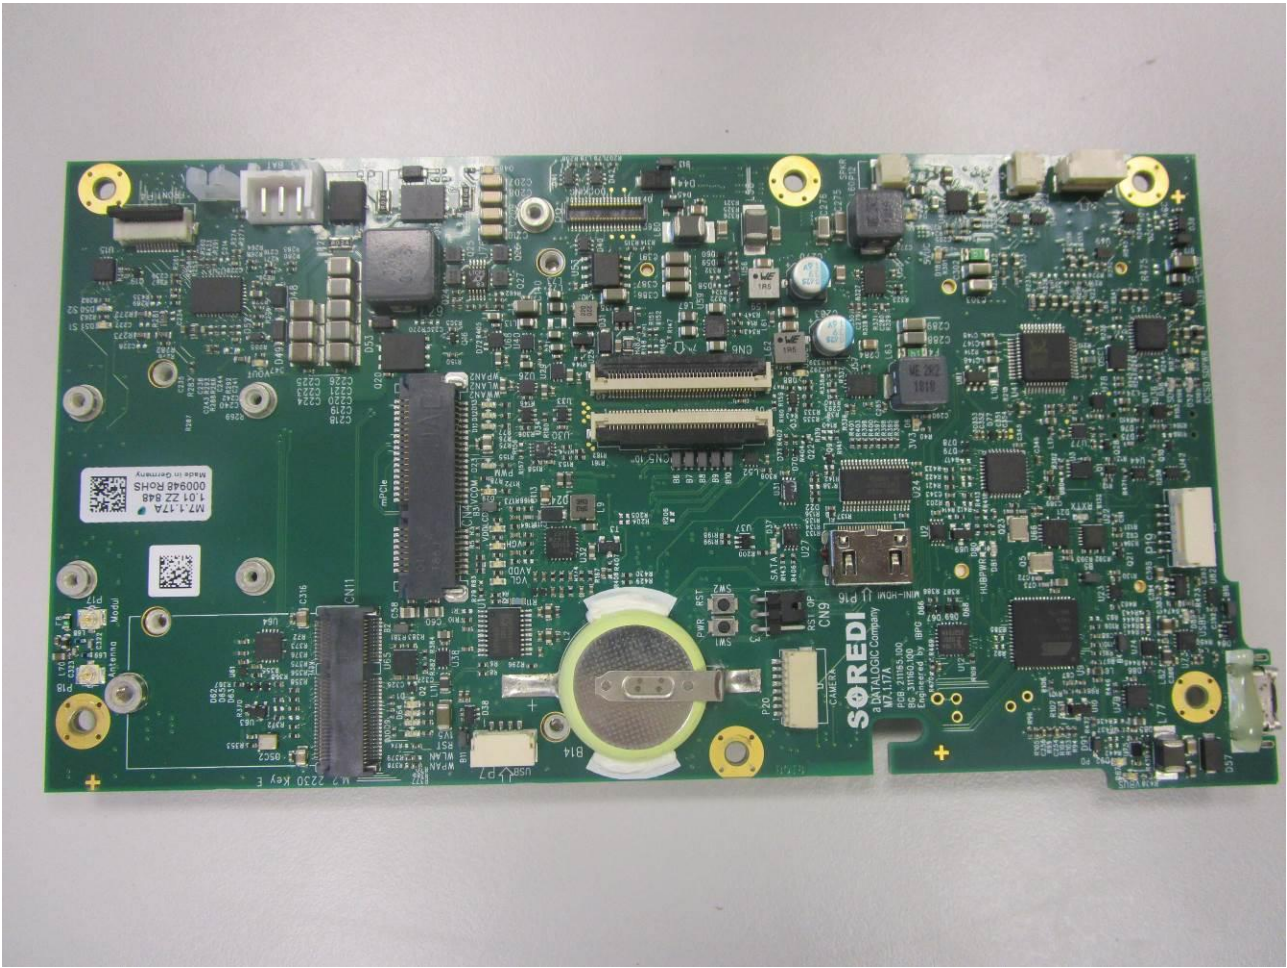

Internal Pictures

Model: TASKBOOK
FCC ID: U4FTBII
IC: 3862D-TBII
HVIN: TBII

TASKBOOK – 10 Inch Variant

Taskbook 10 inch variant – battery assembly

Taskbook 10 inch variant – CFast card assembly

Internal assembly

10 Inch Display (Top)

10 Inch Display (Bottom)

Display controller board (Top)

Display controller board (Bottom)

Boards assembly (Bottom)

CPU module board (Top)

CPU module board (Bottom)

Radio module (Top)

Radio module (Bottom)

Radio module (Top unshielded)

Mainboard (Top)

Mainboard (Bottom)

CFAST card (Top)

Camera module (Top)

Camera module (Bottom)

Bottom housing