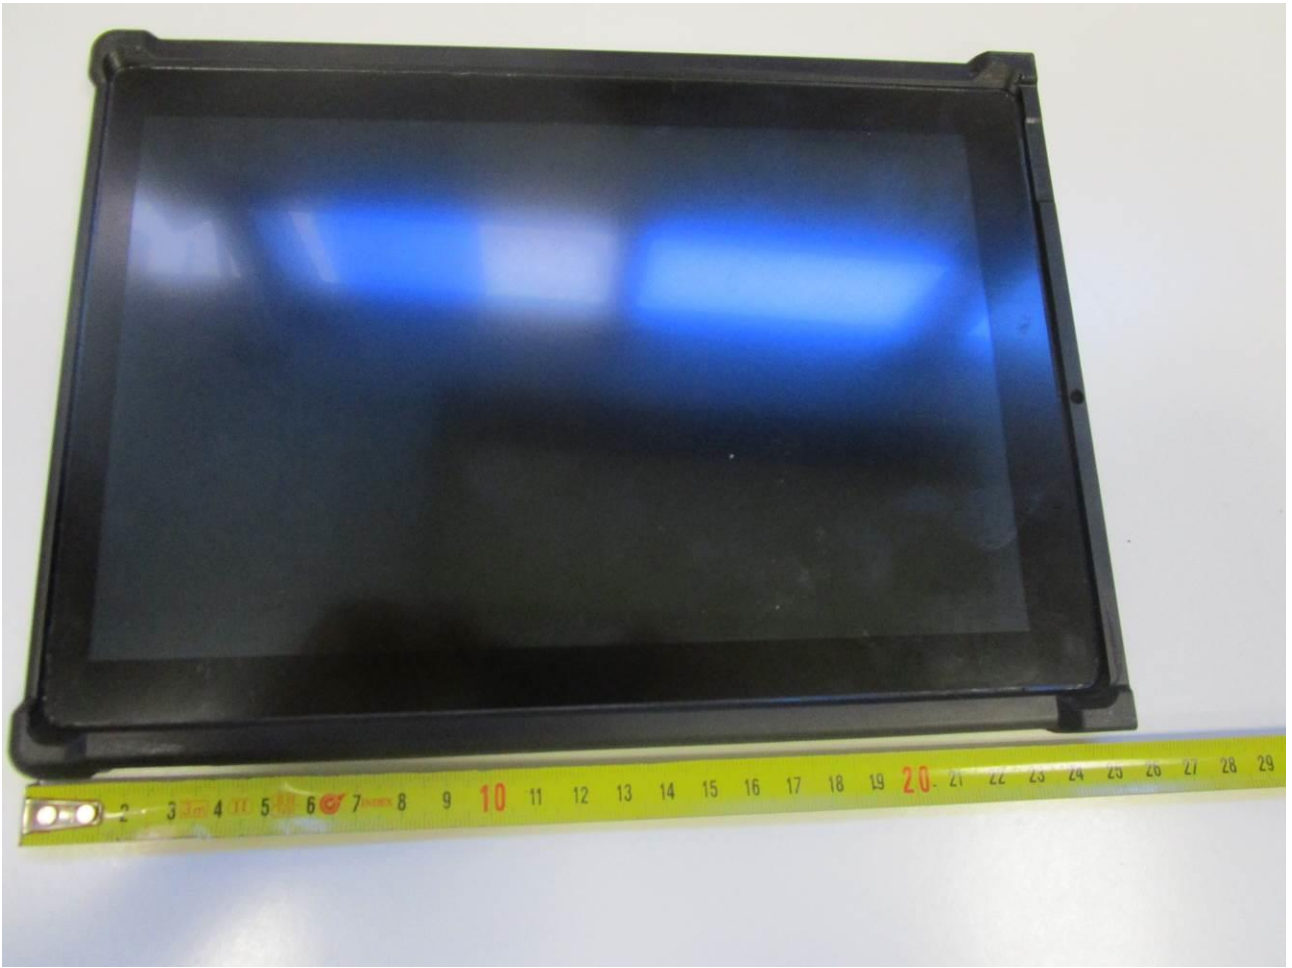

Internal Pictures

Model: TASKBOOK
FCC ID: U4FTBII
IC: 3862D-TBII
HVIN: TBII

TASKBOOK – 10 Inch Variant

Taskbook 10 inch variant – battery assembly

Taskbook 10 inch variant – CFast card assembly

Internal assembly

10 Inch Display (Top)

10 Inch Display (Bottom)

Display controller board (Top)

Display controller board (Bottom)

Boards assembly (Bottom)

CPU module board (Top)

CPU module board (Bottom)

Radio module (Top)