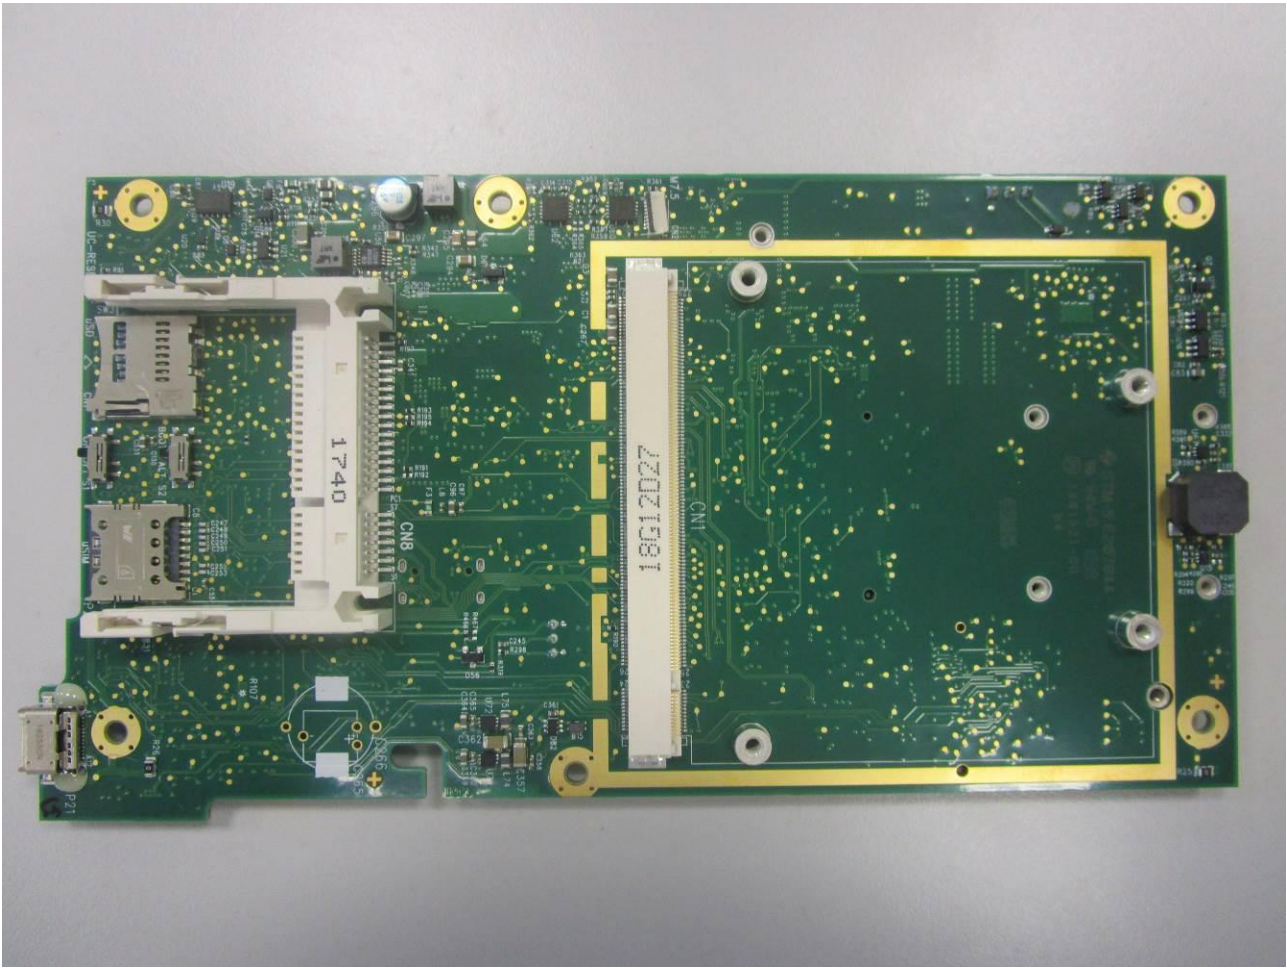

Internal Pictures

Model: TASKBOOK
FCC ID: U4FTBII
IC: 3862D-TBII
HVIN: TBII

TASKBOOK – 10 Inch Variant

Taskbook 10 inch variant – battery assembly

Taskbook 10 inch variant – CFast card assembly

Internal assembly

10 Inch Display (Top)

10 Inch Display (Bottom)

Display controller board (Top)

Display controller board (Bottom)

Boards assembly (Bottom)

CPU module board (Top)

CPU module board (Bottom)

Radio module (Top)

Radio module (Bottom)

Radio module (Top unshielded)

Mainboard (Top)

Mainboard (Bottom)

CFAST card (Top)

Camera module (Top)

Camera module (Bottom)

Bottom housing