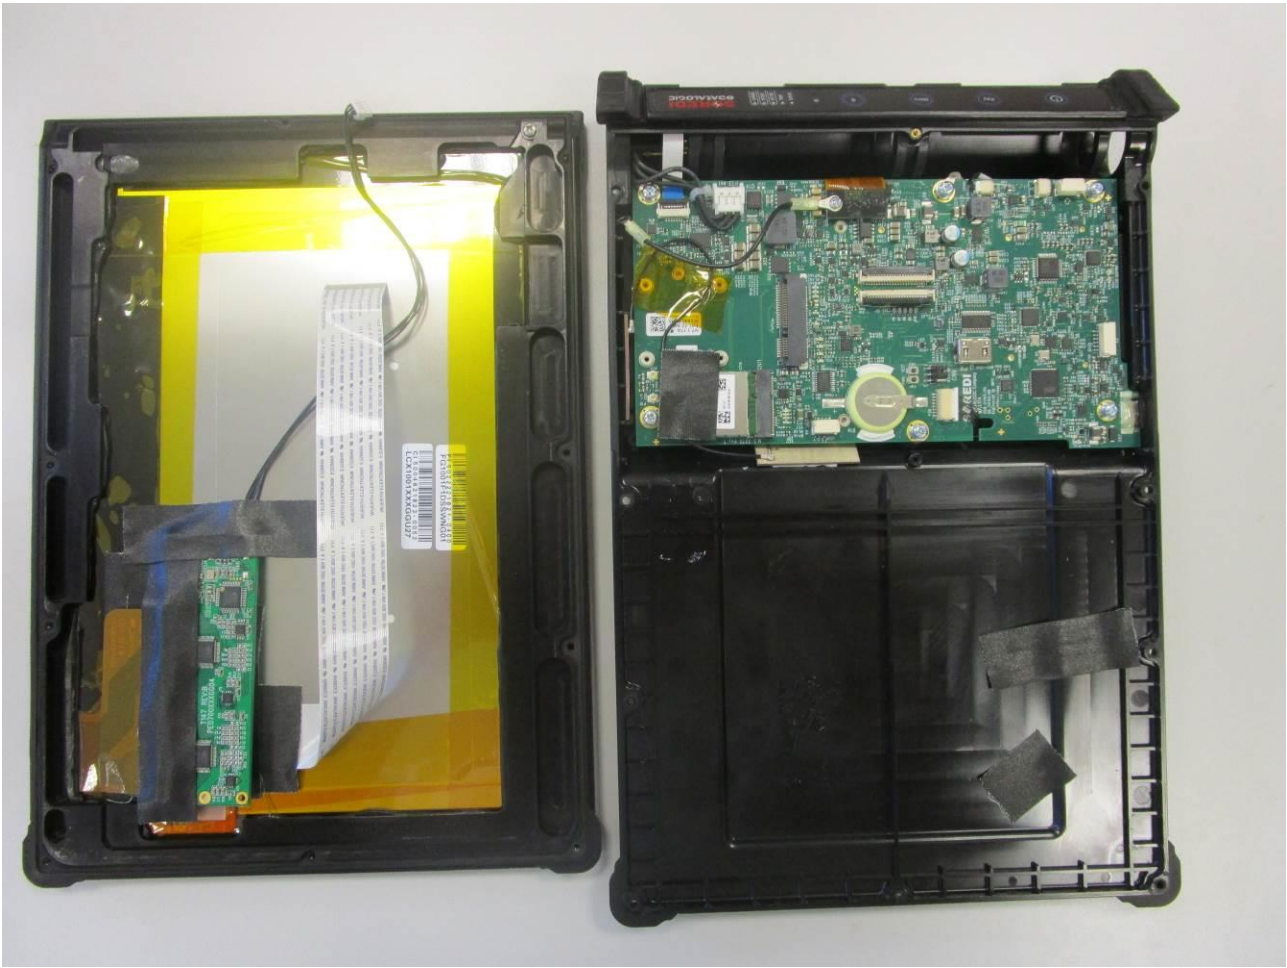

Internal Pictures

Model: TASKBOOK
FCC ID: U4FTBII
IC: 3862D-TBII
HVIN: TBII

TASKBOOK – 10 Inch Variant

Taskbook 10 inch variant – battery assembly

Taskbook 10 inch variant – CFast card assembly

Internal assembly

10 Inch Display (Top)

10 Inch Display (Bottom)

Display controller board (Top)

Display controller board (Bottom)

Boards assembly (Bottom)

CPU module board (Top)

CPU module board (Bottom)

Radio module (Top)

Radio module (Bottom)

Radio module (Top unshielded)

Mainboard (Top)

Mainboard (Bottom)

CFAST card (Top)

Camera module (Top)

Camera module (Bottom)

Bottom housing