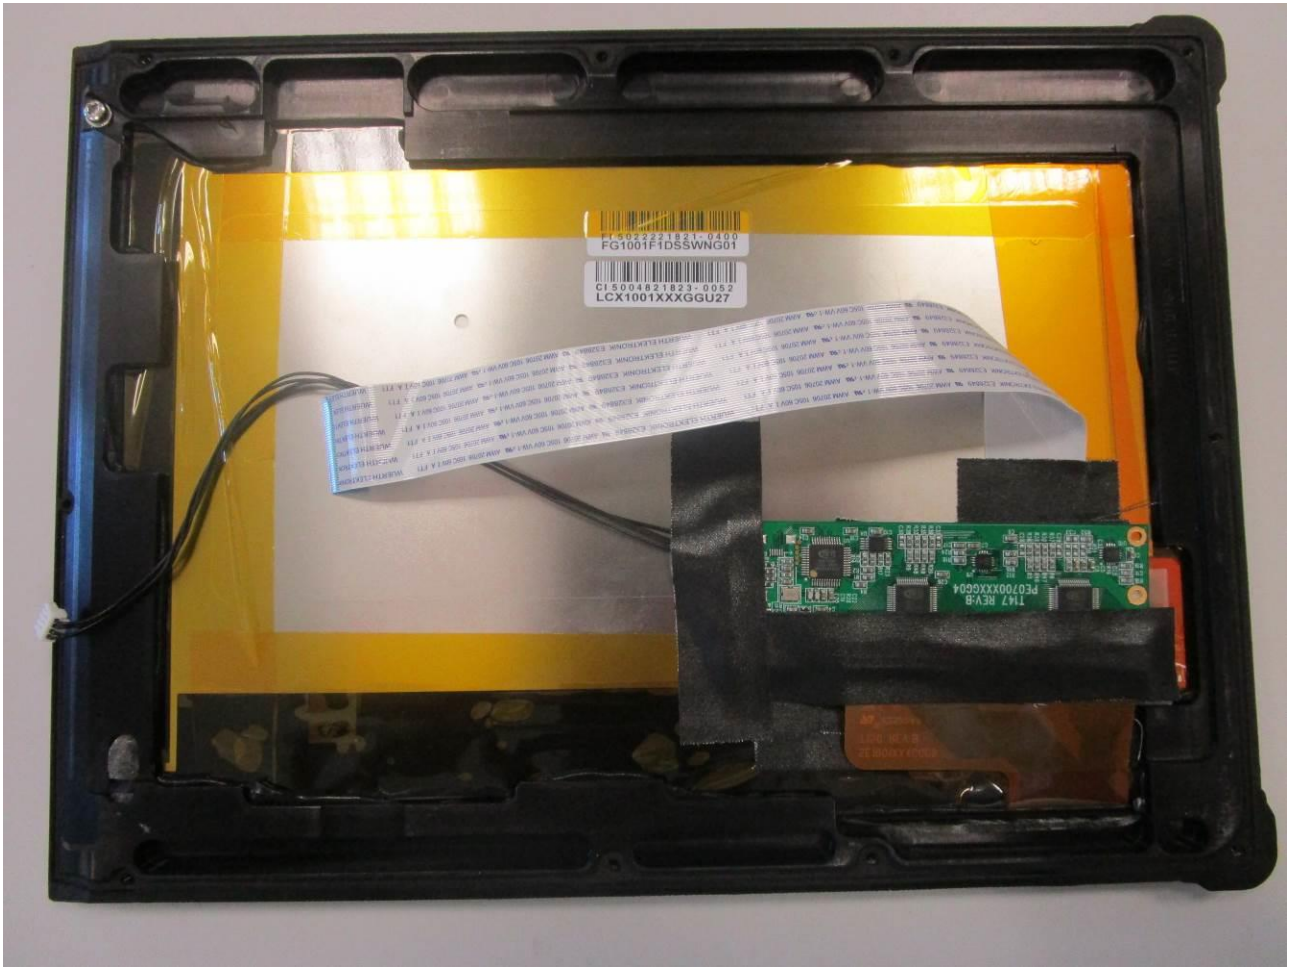

Internal Pictures

Model: TASKBOOK
FCC ID: U4FTBII
IC: 3862D-TBII
HVIN: TBII

TASKBOOK – 10 Inch Variant

Taskbook 10 inch variant – battery assembly

Taskbook 10 inch variant – CFast card assembly

Internal assembly

10 Inch Display (Top)

10 Inch Display (Bottom)

Display controller board (Top)

Display controller board (Bottom)

Boards assembly (Bottom)

CPU module board (Top)

CPU module board (Bottom)

Radio module (Top)

Radio module (Bottom)

Radio module (Top unshielded)

Mainboard (Top)

Mainboard (Bottom)

CFAST card (Top)

Camera module (Top)

Camera module (Bottom)

Bottom housing

Antenna Aux (Top)

Antenna Aux (Bottom)

Antenna Main (Top)

Antenna Main (Bottom)

Battery