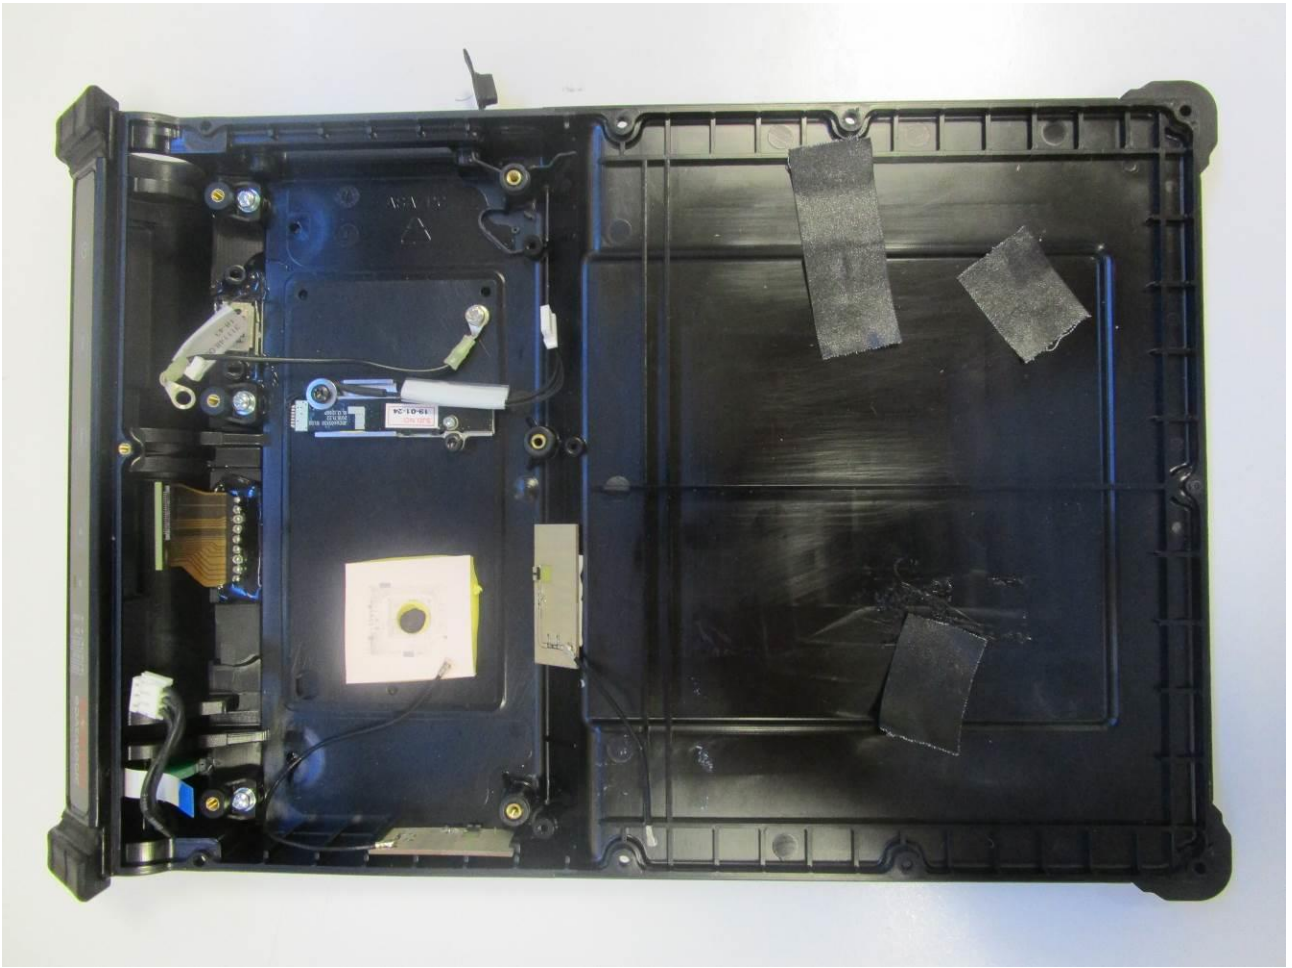

Internal Pictures

Model: TASKBOOK
FCC ID: U4FTBII
IC: 3862D-TBII
HVIN: TBII

TASKBOOK – 10 Inch Variant

Taskbook 10 inch variant – battery assembly

Taskbook 10 inch variant – CFast card assembly

Internal assembly

10 Inch Display (Top)

10 Inch Display (Bottom)

Display controller board (Top)

Display controller board (Bottom)

Boards assembly (Bottom)

CPU module board (Top)

CPU module board (Bottom)

Radio module (Top)

Radio module (Bottom)

Radio module (Top unshielded)

Mainboard (Top)

Mainboard (Bottom)

CFAST card (Top)

Camera module (Top)

Camera module (Bottom)

Bottom housing

Antenna Aux (Top)

Antenna Aux (Bottom)

Antenna Main (Top)

Antenna Main (Bottom)

Battery