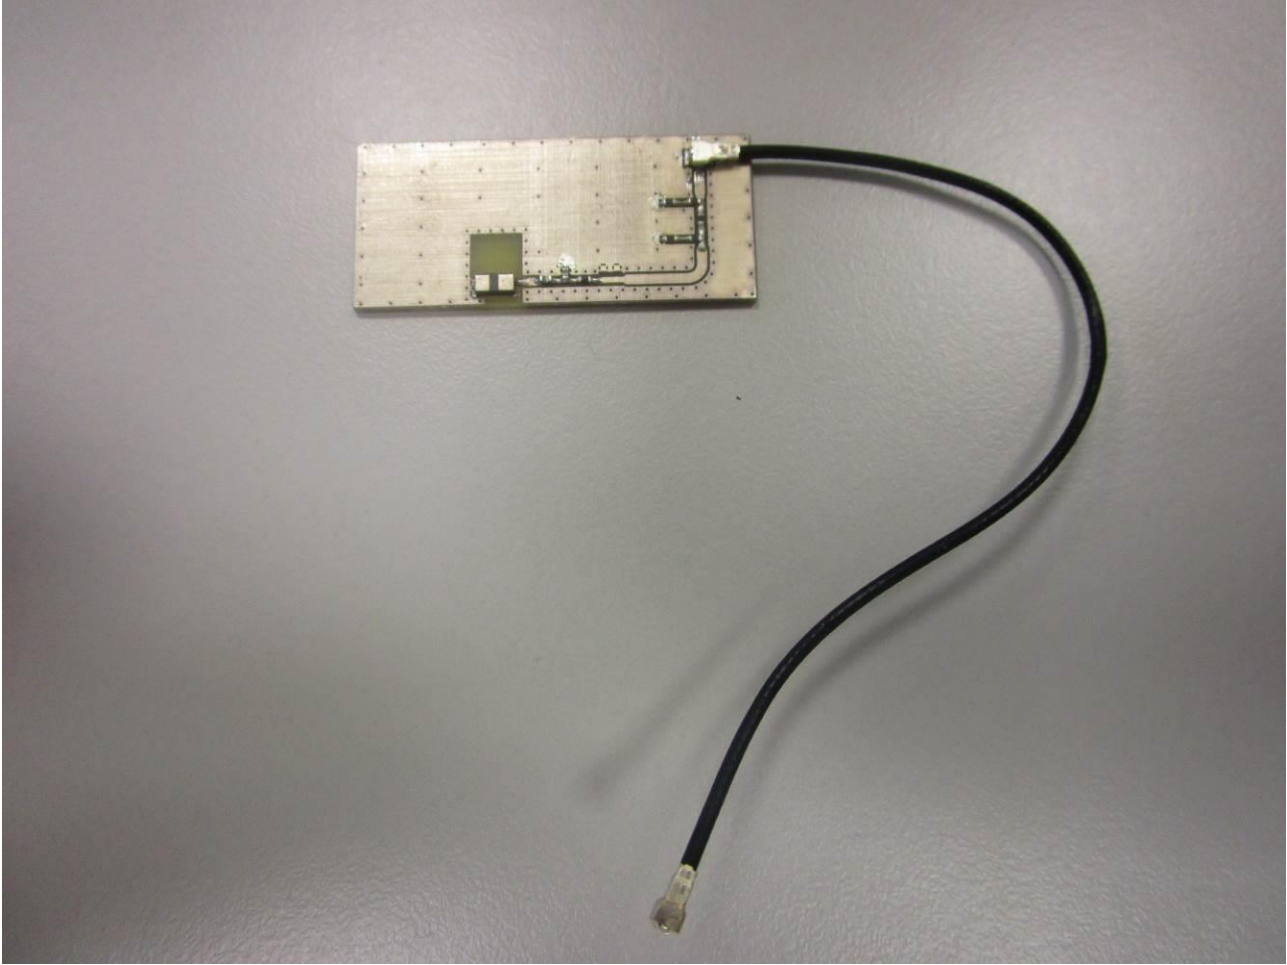

Internal Pictures

Model: TASKBOOK
FCC ID: U4FTBII
IC: 3862D-TBII
HVIN: TBII

TASKBOOK – 10 Inch Variant

Taskbook 10 inch variant – battery assembly

Taskbook 10 inch variant – CFast card assembly

Internal assembly

10 Inch Display (Top)

10 Inch Display (Bottom)

Display controller board (Top)

Display controller board (Bottom)

Boards assembly (Bottom)

CPU module board (Top)

CPU module board (Bottom)

Radio module (Top)

Radio module (Bottom)

Radio module (Top unshielded)

Mainboard (Top)

Mainboard (Bottom)

CFAST card (Top)

Camera module (Top)

Camera module (Bottom)

Bottom housing

Antenna Aux (Top)

Antenna Aux (Bottom)

Antenna Main (Top)

Antenna Main (Bottom)

Battery