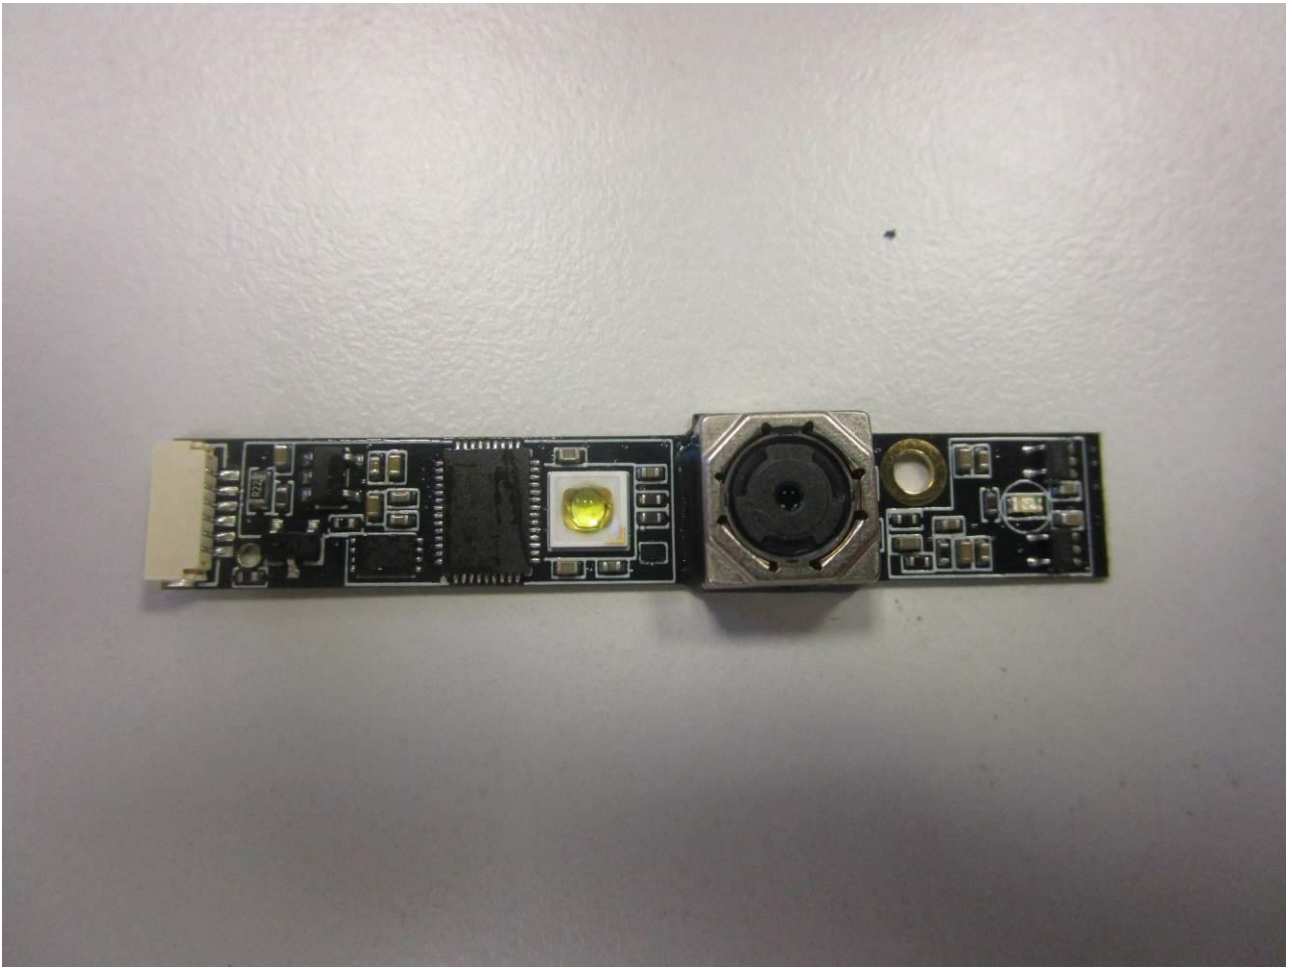

Internal Pictures

Model: TASKBOOK
FCC ID: U4FTBII
IC: 3862D-TBII
HVIN: TBII

TASKBOOK – 10 Inch Variant

Taskbook 10 inch variant – battery assembly

Taskbook 10 inch variant – CFast card assembly

Internal assembly

10 Inch Display (Top)

10 Inch Display (Bottom)

Display controller board (Top)

Display controller board (Bottom)

Boards assembly (Bottom)

CPU module board (Top)

CPU module board (Bottom)

Radio module (Top)

Radio module (Bottom)

Radio module (Top unshielded)

Mainboard (Top)

Mainboard (Bottom)

CFAST card (Top)

Camera module (Top)

Camera module (Bottom)

Bottom housing

Antenna Aux (Top)

Antenna Aux (Bottom)

Antenna Main (Top)

Antenna Main (Bottom)

Battery