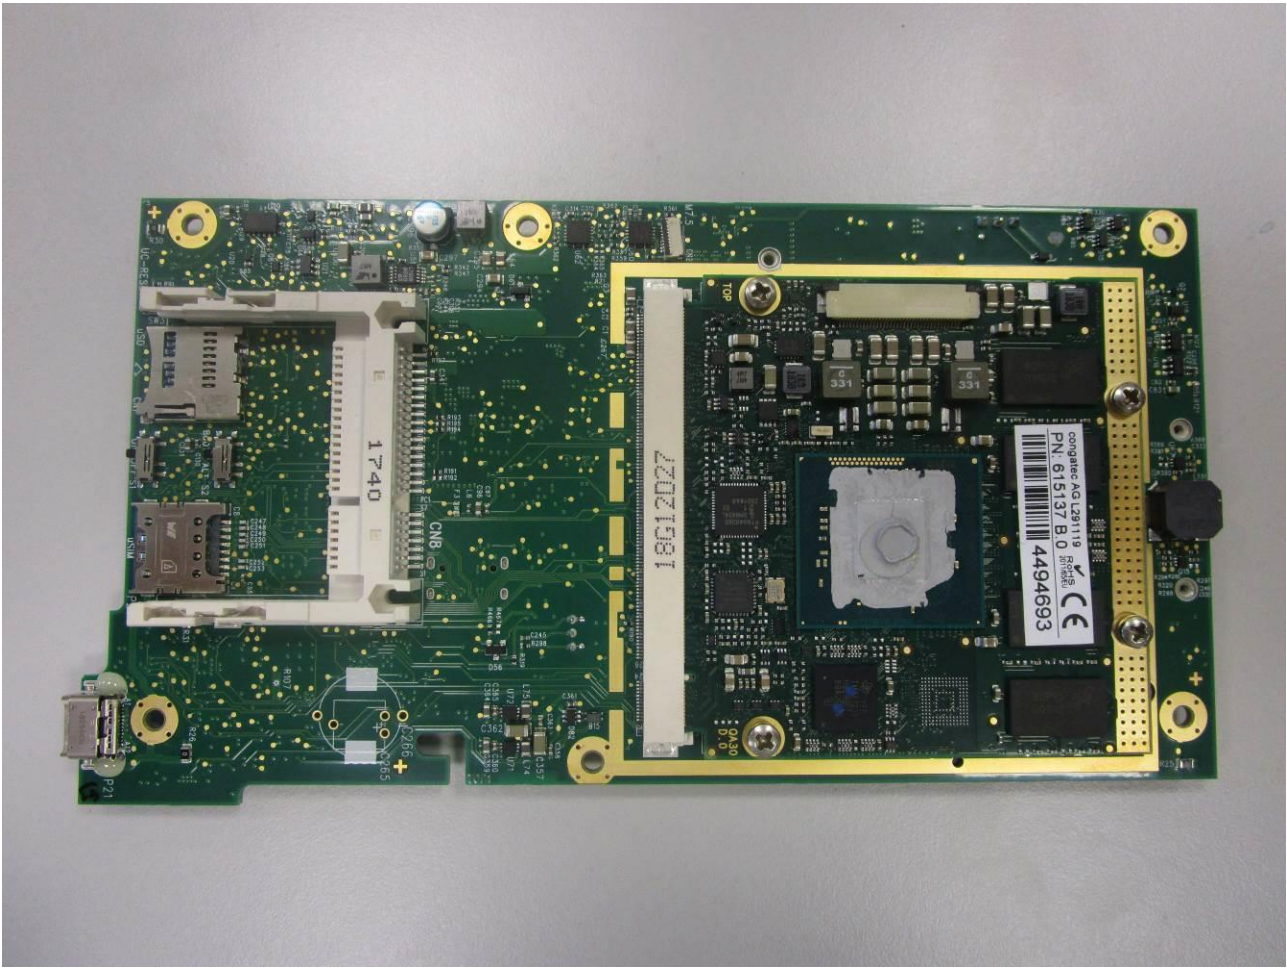

Internal Pictures

Model: TASKBOOK
FCC ID: U4FTBII
IC: 3862D-TBII
HVIN: TBII

TASKBOOK – 10 Inch Variant

Taskbook 10 inch variant – battery assembly

Taskbook 10 inch variant – CFast card assembly

Internal assembly

10 Inch Display (Top)

10 Inch Display (Bottom)

Display controller board (Top)

Display controller board (Bottom)

Boards assembly (Bottom)

CPU module board (Top)

CPU module board (Bottom)

Radio module (Top)

Radio module (Bottom)

Radio module (Top unshielded)

Mainboard (Top)

Mainboard (Bottom)

CFAST card (Top)

Camera module (Top)

Camera module (Bottom)

Bottom housing